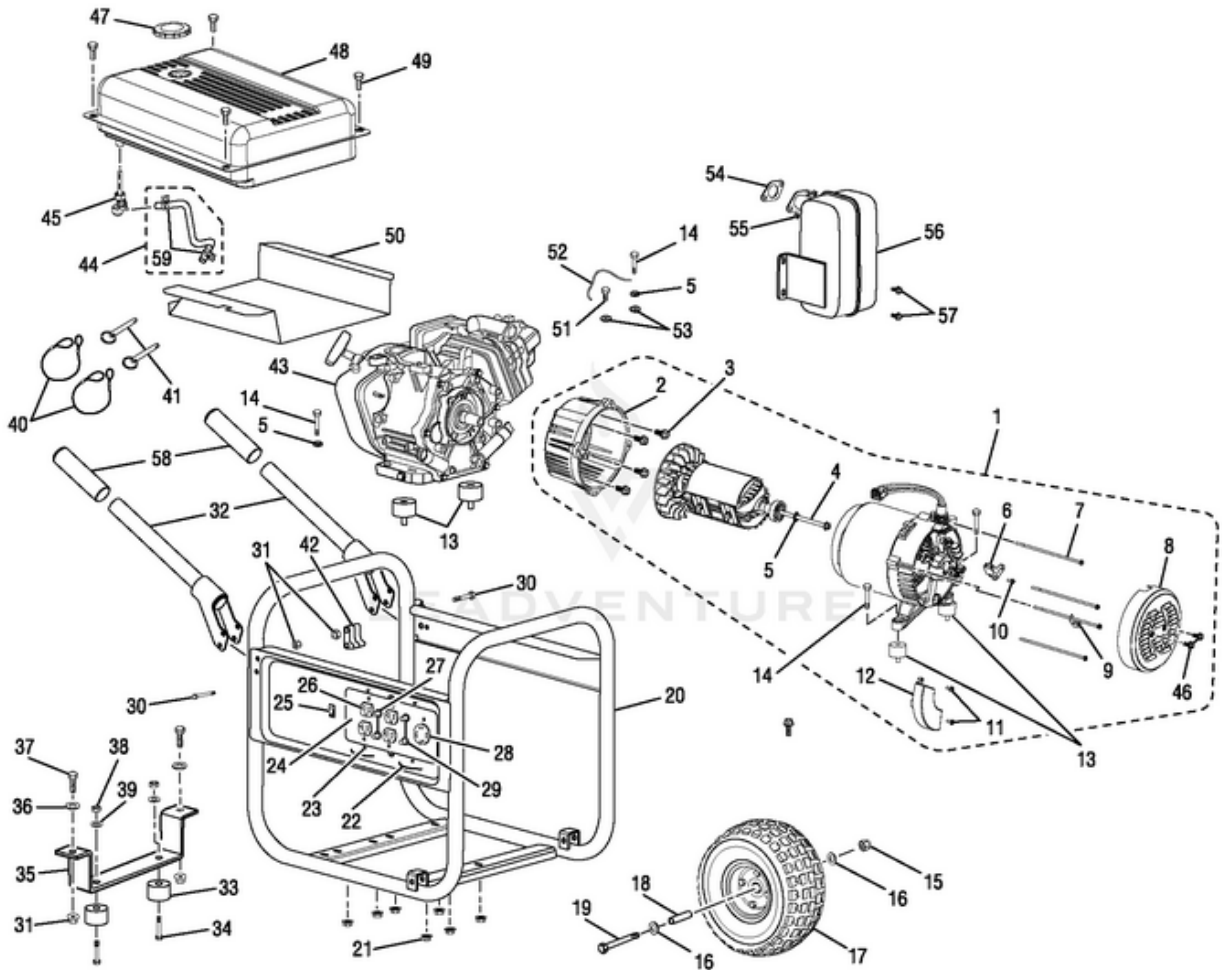

HG5700 Series 5700 Watt Generator - General Assembly

HG5700

Rendered by LeadVenture, Inc

Ref #	Part #	Description	Qty	Context Note
		Generator Head		
1	310227003	Assembly (Inc. Key Nos. 2 & 4-12)	1	
2	640331002	Adapter Housing	1	
3	660596002	Bolt, Wiz (3/8-18 x 1-1/4 in.)	4	
4	661557003	Bolt (5/16-24 x 6-5/8 in., Hex Hd.)	1	
5	638678002	Lock Washer (5/16 in.)	3	
6	290441001	Brush Assembly	1	
7	660596009	Bolt, Stator 5.7kW	4	
8	519785002	Brush Cover	1	
9	638703001	Ground Lug	1	
10	661603002	Bolt, Mounting Brush Assembly	1	
11	661603001	Bolt, Mounting AVR	2	
12	290440002	Automatic Voltage Regulator	1	
13	570356001	Isolator	4	
14	660591006	Bolt (5/16-18 x 1 1/2 in., Hex Hd.)	4	
15	678659001	Lock Nut (3/8-16)	2	
16	638386003	Washer, Flat (3/8 in.)	4	
17	310223001	Wheel (10 in.)	2	
18	638498001	Wheel Spacer	2	
19	661558002	Bolt (3/8-16 x 4-1/4 in.)	2	
20	310222002	Frame Assembly	1	
21	678145002	Flange Nut (5/16-18)	7	
22	678655001	Cord Retainer	2	
23	660598001	Screw (6-20 x .38 in.)	4	
24	290403002	Wire Panel	1	
25	760504002	Switch, Engine Stop	1	
26	290400001	Recepticle (120 V, 20 Amp)	2	
27	780350001	Circuit Breaker 20 Amp Single Pole	2	
28	290401001	Recepticle (240 V, 30 Amp)	1	
29	780350003	Circuit Breaker 25 Amp Single Pole	1	