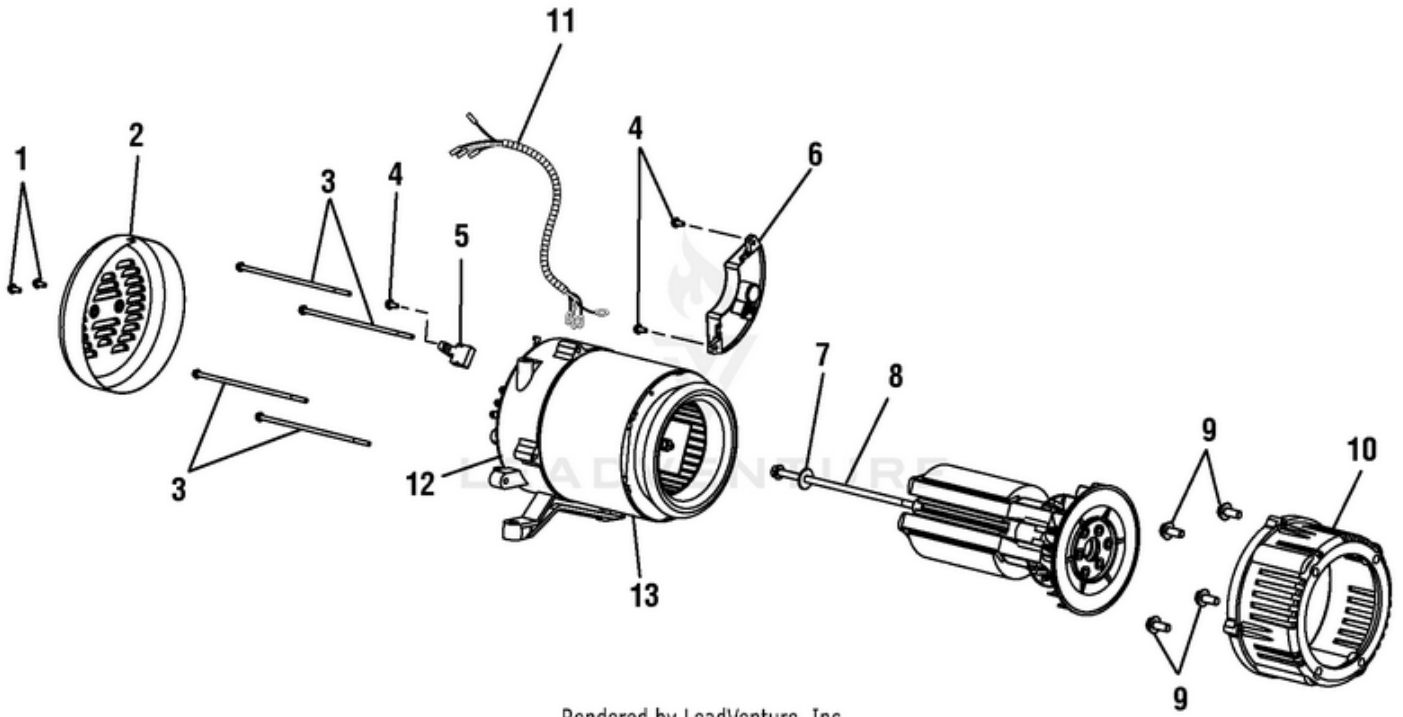

HG5022P 5000 Watt Generator - Figura A

Rendered by LeadVenture, Inc.

Ref #	Part #	Description	Qty	Context Note
1	661603001	Bolt	2	
2	678296002	Brush Cover	1	
3	660869006	Bolt (M6 x 164 mm)	4	
4	661603002	Bolt	3	
5	290441001	Brush Assembly	1	
6	290440008	Automatic Voltage Regulator	1	
7	638128002	Washer (5/16 in.)	1	
8	661557009	Bolt (5/16-24 x 215 mm, Hex. Hd.)	1	
9	660596002	Bolt (3/8-18 x 1-1/4 in.)	4	
10	640331002	Engine Adaptor	1	
11	290431006	Wiring Harness	1	
12	678289008	Bearing Support	1	
13	638545003	Generator Head Cover	1	

HG5022P 5000 Watt Generator - Figura B

Rendered by LeadVenture, Inc.

Ref #	Part #	Description	Qty	Context Note
1	580894001	Fuel Tank	1	
2	310720022	Fuel Tank Cap	1	
3	678408006	Fuel Line Clamp (1/2 in.)	4	
4	308459004	Fuel Shut Off Valve	1	
5	570358032	Fuel Line (6.4 mm x 105 mm)	2	
6	308733001	Fuel Filter	1	
7	570358031	Fuel Line (6.4 mm x 208 mm)	1	
8	519832004	Fuel Tank Bushing	1	
9	940705112	Fuel Tank Label	1	