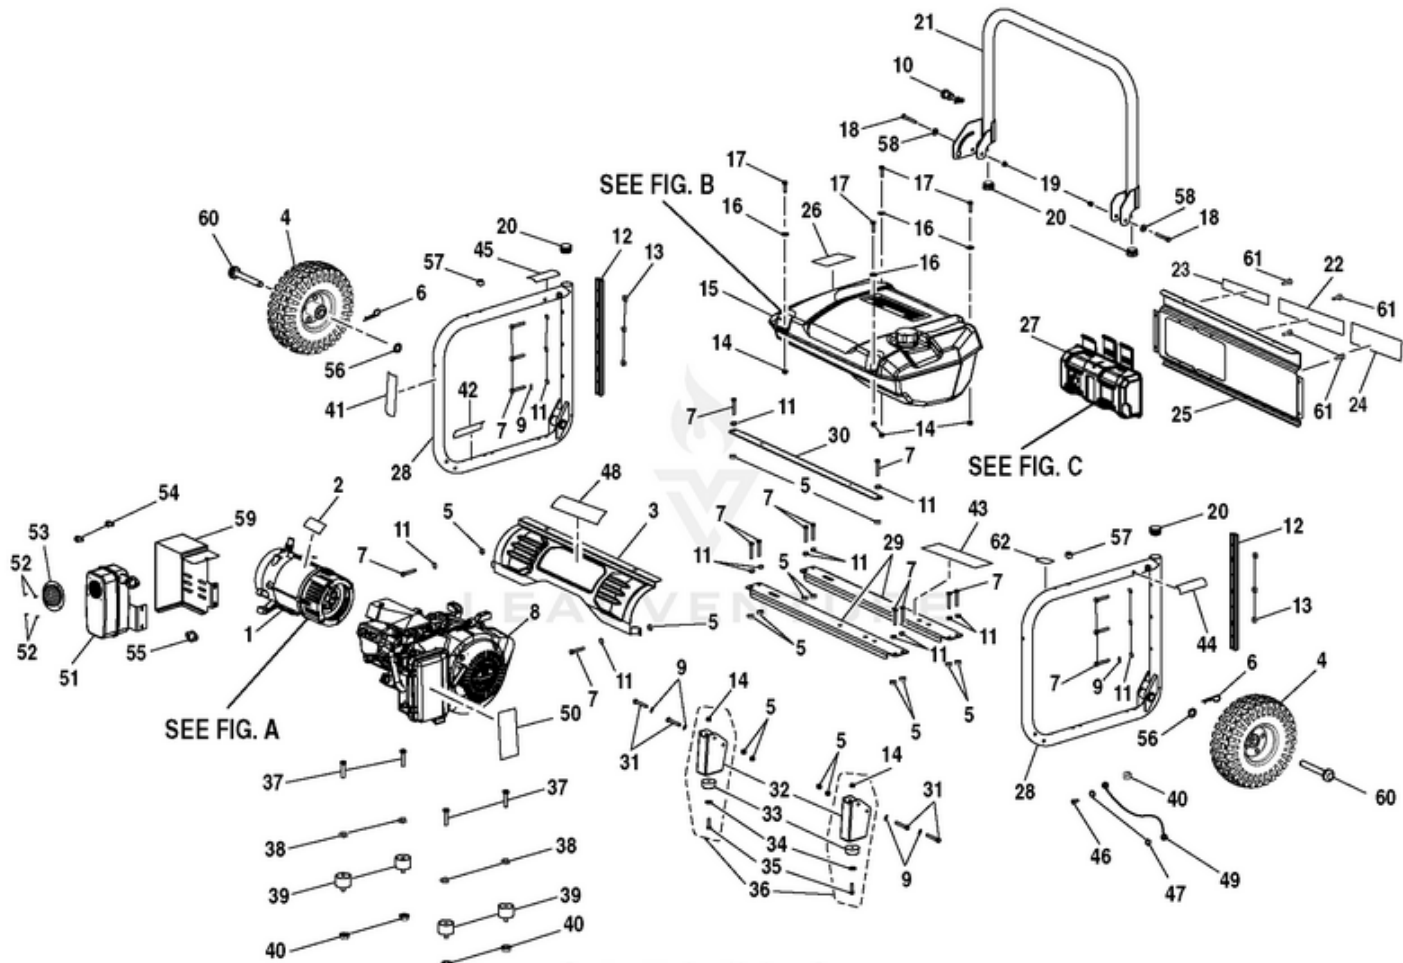

HG5022P 5000 Watt Generator - Figura B

Rendered by LeadVenture, Inc.

Ref #	Part #	Description	Qty	Context Note
1	580894001	Fuel Tank	1	
2	310720022	Fuel Tank Cap	1	
3	678408006	Fuel Line Clamp (1/2 in.)	4	
4	308459004	Fuel Shut Off Valve	1	
5	570358032	Fuel Line (6.4 mm x 105 mm)	2	
6	308733001	Fuel Filter	1	
7	570358031	Fuel Line (6.4 mm x 208 mm)	1	
8	519832004	Fuel Tank Bushing	1	
9	940705112	Fuel Tank Label	1	

HG5022P 5000 Watt Generator - General Assembly

Rendered by LeadVenture, Inc.

Ref #	Part #	Description	Qty	Context Note
		Generator Head w/		
1	310227016	Automatic Voltage Regulator	1	
2	940678160	Data Label	1	
3	308444002	Back Panel Assembly	1	
4	308451010	Wheels	2	
5	678074002	Lock Nut (1/4-20)	16	
6	678238001	Hitch Pin	2	
7	661400003	Bolt (1/4-20 x 42.5 mm, Torx)	18	
8		Engine (EX30 Subaru)	1	NOTE A: Homelite Consumer Products, Inc., will not provide engines as replacement parts. Engines are covered through the engine manufacturer's warranty. Consult the accompanying engine manual or contact our service department for assistance.
9	638387005	Washer (1/4)	6	
10	308449003	Handle Release Pin Assembly	1	
11	678823001	Lock Washer (M6)	18	
12	519812004	Frame Slide Rails	2	
13	678016007	Hex Nut (1/4-20)	6	
14	678016006	Lock Nut (1/4-20)	6	
15	310711049	Fuel Tank Assembly	1	
16	638128004	Washer (1/4 in.)	4	
17	661503005	Bolt (1/4-20 x 1 in., Hex Hd.)	4	
18	660591013	Bolt (5/16 x 18, Hex Hd.)	2	
19	678259003	Lock Nut (5/16 x 18)	2	
20	519712001	Tube Cap	4	
21	310224015	Handle Assembly	1	
22	940707023	Danger Label	1	
23	940513008	Ground Warning Label	1	
24	940705071	Logo Label	1	
25	638700015	Front Panel	1	
26	940515016	CPSC Label	1	
27	290403012	Control Box (Front and Rear Assembly)	1	
28	308581012	Frame Tube Assembly	2	
29	638493007	Frame Cross Brace	2	
30	638236010	Back Frame Bracket	1	