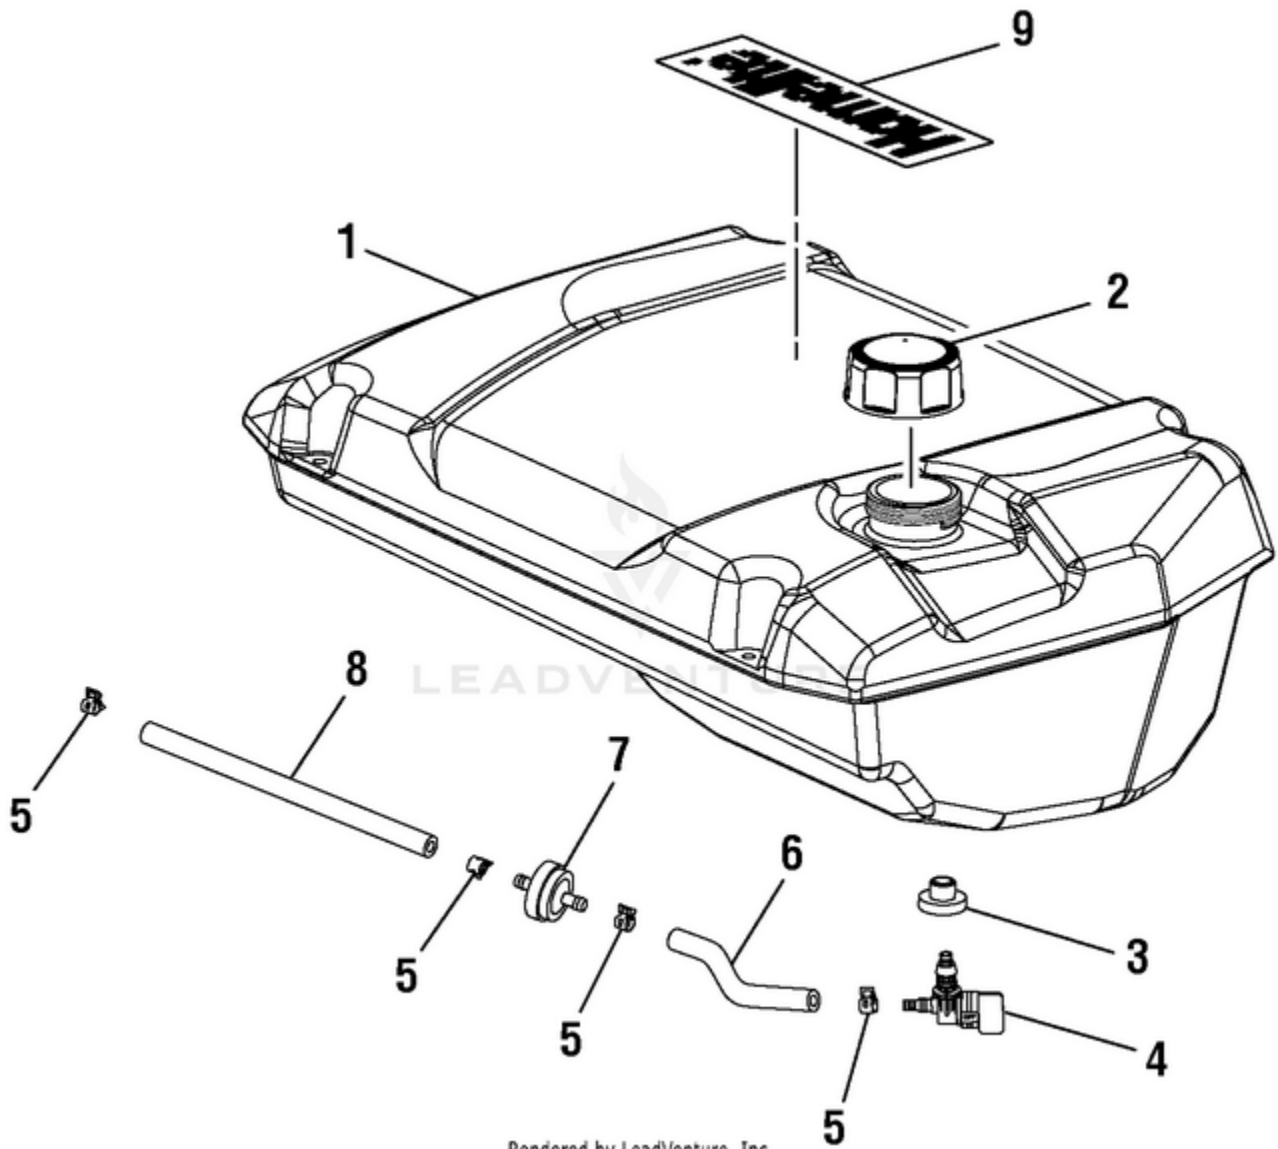

HG5022P 5000 Watt Generator - Figura B

Rendered by LeadVenture, Inc.

Ref #	Part #	Description	Qty	Context Note
1	580894001	Fuel Tank	1	
2	310720022	Fuel Tank Cap	1	
3	678408006	Fuel Line Clamp (1/2 in.)	4	
4	308459004	Fuel Shut Off Valve	1	
5	570358032	Fuel Line (6.4 mm x 105 mm)	2	
6	308733001	Fuel Filter	1	
7	570358031	Fuel Line (6.4 mm x 208 mm)	1	
8	519832004	Fuel Tank Bushing	1	
9	940705112	Fuel Tank Label	1