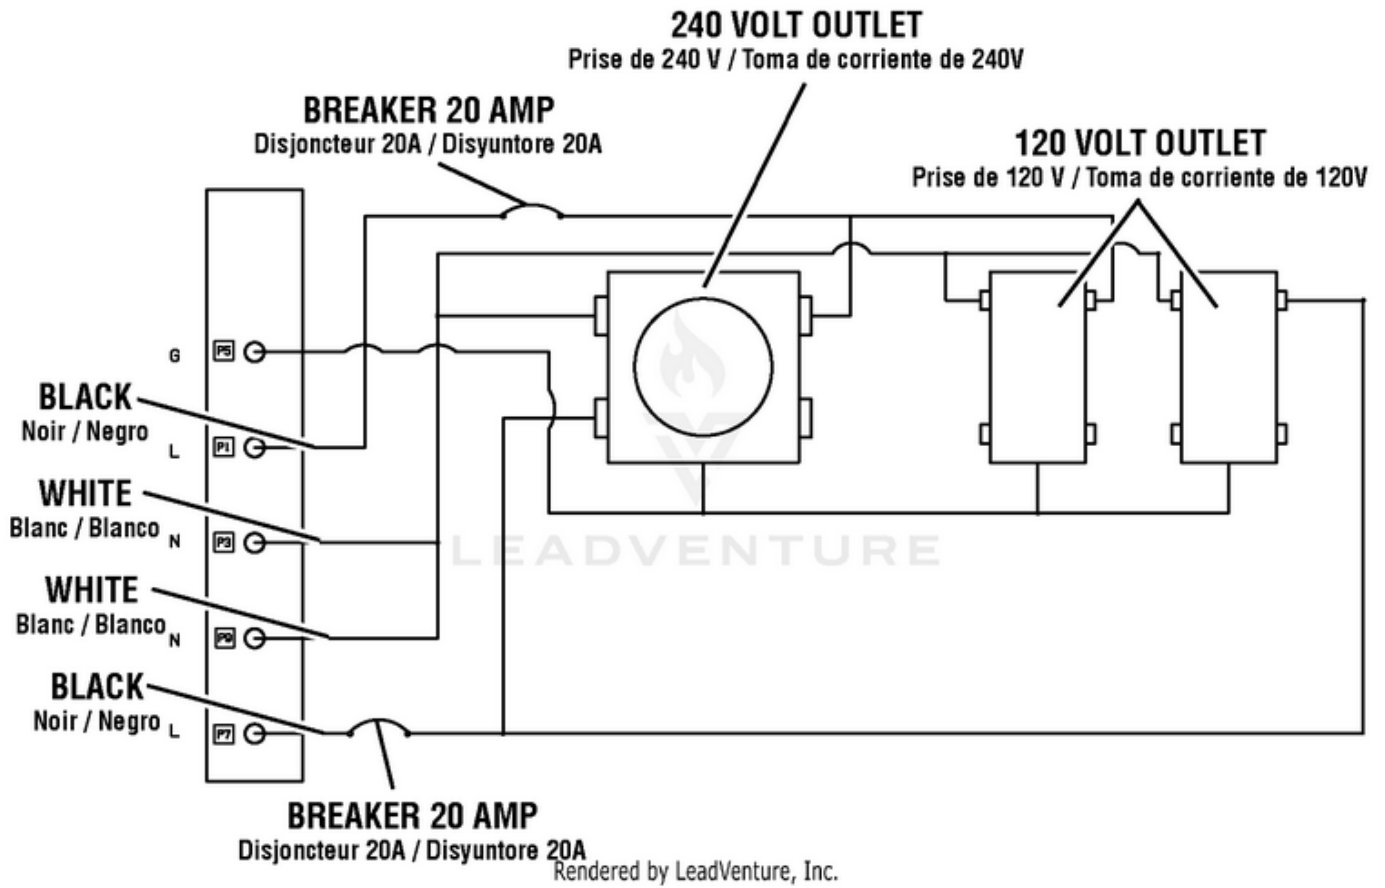

HG5022P 5000 Watt Generator - Wiring Diagram