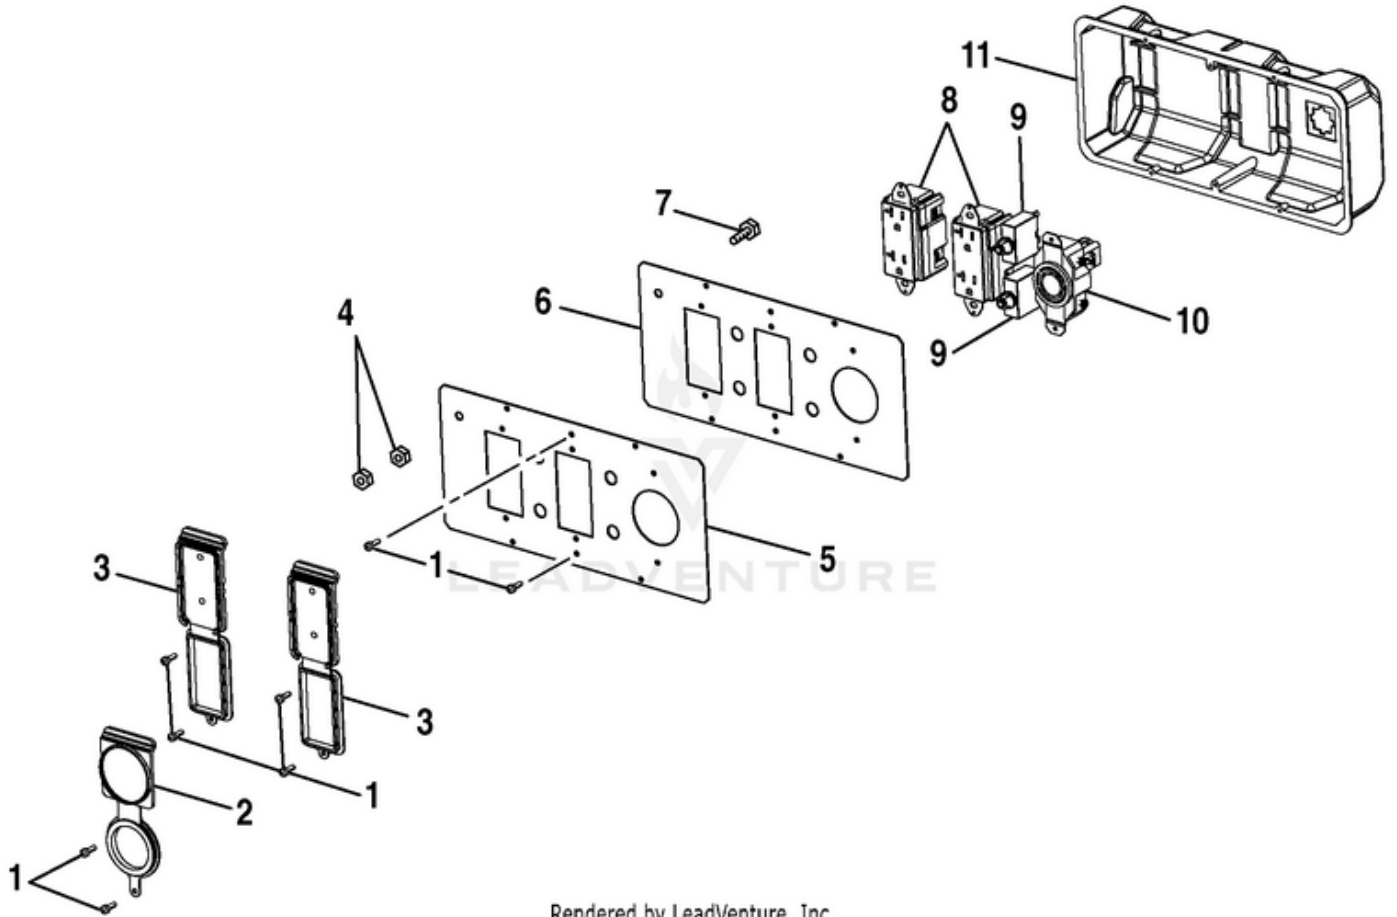

HG5022P 5000 Watt Generator - Figura C

Rendered by LeadVenture, Inc.

Ref #	Part #	Description	Qty	Context Note
1	660598001	Screw (6-20 x 3/8 in.)	8	
2	570412001	Outlet Cover (240 Volt)	1	
3	570412002	Outlet Cover (120 Volt)	2	
4	678810002	Hex Nut (1/4-20)	2	
5	940780008	Electrical Outlet Label	1	
6	638496004	Cover Plate	1	
7	661503011	Screw (1/4-20 x 5/8 in., Hex Hd.)	1	
8	290400006	Duplex Receptacle (120 Volt)	2	
9	780350001	Circuit Breaker (20 Amp, 125 Volt)	2	
10	290400007	Twist Lock Receptacle (120/240 Volt, 20 Amp)	1	
11	519707001	Rear Control Panel	1	
	940040017	Control Panel Label	1	Not Shoiwn