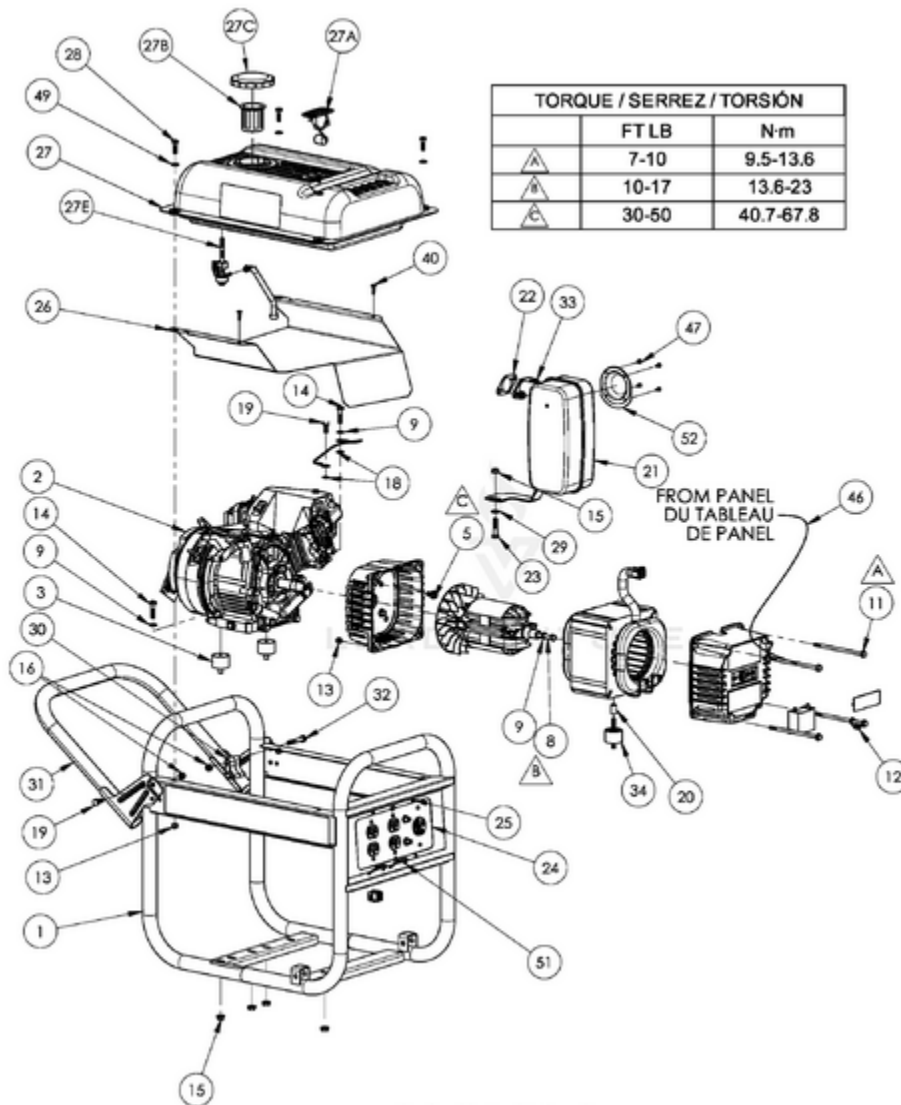

HG3510 Series Electric Generator - General Assembly

Rendered by LeadVenture, Inc.

Ref #	Part #	Description	Qty	Context Note
1	310222003	Carrier, assembly	1	Homelite Consumer Products, Inc., will not provide engines as placement parts. Engines are covered through the engine manufacturer's warranty. Consult the accompanying engine manual or contact our service department for assistance.
2		Engine Subaru OHC	1	
3	570356001	Isolator	4	These are standard parts available at your local hardware store.
5	660599002	Bolt whz 5/16-24 x .63	4	
8	660599003	Bolt, hex 5/16-24 x 7.75	1	
9		Washer, lock 5/16	3	
11	661302001	Bolt, HWH 1/4-20 x 5.50	1	
12	638703001	Lug, ground	1	
13	678016006	Nut, nyloc 1/4-20	4	
14		Bolt, 5/16-18 x 1-1/4	1	
15	678145002	Nut, hex flg 5/16-18	6	
16	678259003	Nut, nyloc 5/16-18	2	
17	290404001	Assembly, ground wire	4	These are standard parts available at your local hardware store.
18		Washer, star external 5/16	7	
19		Bolt, hex 5/16-18 x 3/4	1	These are standard parts available at your local hardware store.
20	678672001	Spacer .38 ID	2	These are standard parts available at your local hardware store.
21	309323001	Muffler	2	
22	901687001	Gasket	1	
23		Bolt, 5/16-18 x 1 1/2	1	
24	290403003	Panel, wired	1	
25	660598001	Screw #6-20 x .38 Type B	1	
26	638497002	Shield, heat	2	
27		Fuel tank assembly	1	
27A	661519002	Fuel Gauge/Screws	2	
27B	519710001	Strainer Basket	4	
27C	310720002	Fuel Cap	1	
27E	519711001	Fuel shut off valve with filter	1	Contact your nearest Homelite(R) Service Center for replacement fuel tanks.
28		Bolt, 1/4-20 x 1	1	
				These are standard parts available at your local hardware store.