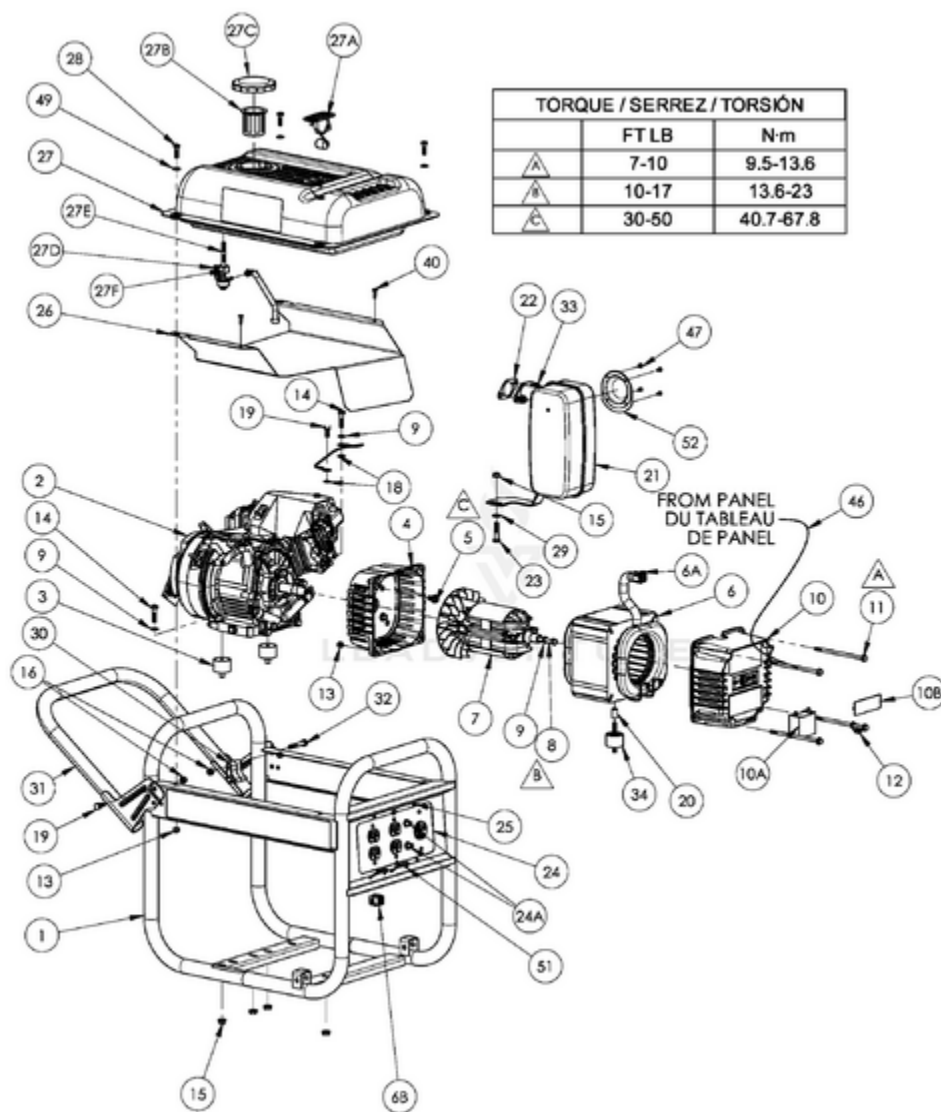

HG3500 Series Electric Generator - General Assembly

Rendered by LeadVenture, Inc.

Ref #	Part #	Description	Qty	Context Note
1	0064921	Carrier, assembly	1	
2		Engine Subaru OHC	1	Note A
3	0051094	Isolator	4	
4	0064949	Adapter, engine	1	
5	0000901.01	Bolt whz 5/16-24 x .63	4	
6	0065131	Stator 3.5 KW 60 HZ	1	
6A	0063998	Connector, stator	1	
6B	0063999	Connector hsg set panel	1	
7	0065132	Rotor 3.5 KW	1	
8	0050608	Bolt, hex 5/16-24 x 7.75	1	
9		Washer, lock 5/16	3	Note B
10	0065133	Endbell Wired	1	
10A	0065134	Capacitor	2	
10B	0062745	Brush Cover	1	
11	0065153	Bolt, HWH 1/4-20 x 5.50	1	
12	0008854	Lug, ground	1	
13	0040832	Nut, nyloc 1/4-20	4	
14		Bolt, 5/16-18 x 1-1/4	1	Note B
15	0057254	Nut, hex flg 5/16-18	6	
16	0048736	Nut, nyloc 5/16-18	2	
17	0064027	Assembly, ground wire	4	
18		Washer, star external 5/16	7	Note B
19		Bolt, hex 5/16-18 x 3/4	1	Note B
20	0047796	Spacer .38 ID	2	
21	0064993	Muffler	2	
22	0062566	Gasket	1	
23		Bolt, 5/16-18 x 1 1/2	1	Note B
24	0063245	Panel, wired	1	
24A	0049071	Circuit Breaker 20 amp	4	
25	0062462	Screw #6-20 x .38 Type B	1	
26	0063975	Shield, heat	2	
27		Fuel tank assembly	1	Note C
27A	0061817	Fuel Gauge/Screws	2	
27B	0061942	Strainer Basket	4	
27C	0061816	Fuel Cap	1	
27D	0061811	Fuel Shut Off	1	
27E	0061876	Filter, fuel valve and washer	1	
27F	0061875	Nut, fuel valve	1	
28		Bolt, 1/4-20 x 1	1	Note B
29		Washer, flat 5/16	4	Note B
30	0063164	Spacer, handle bracket	2