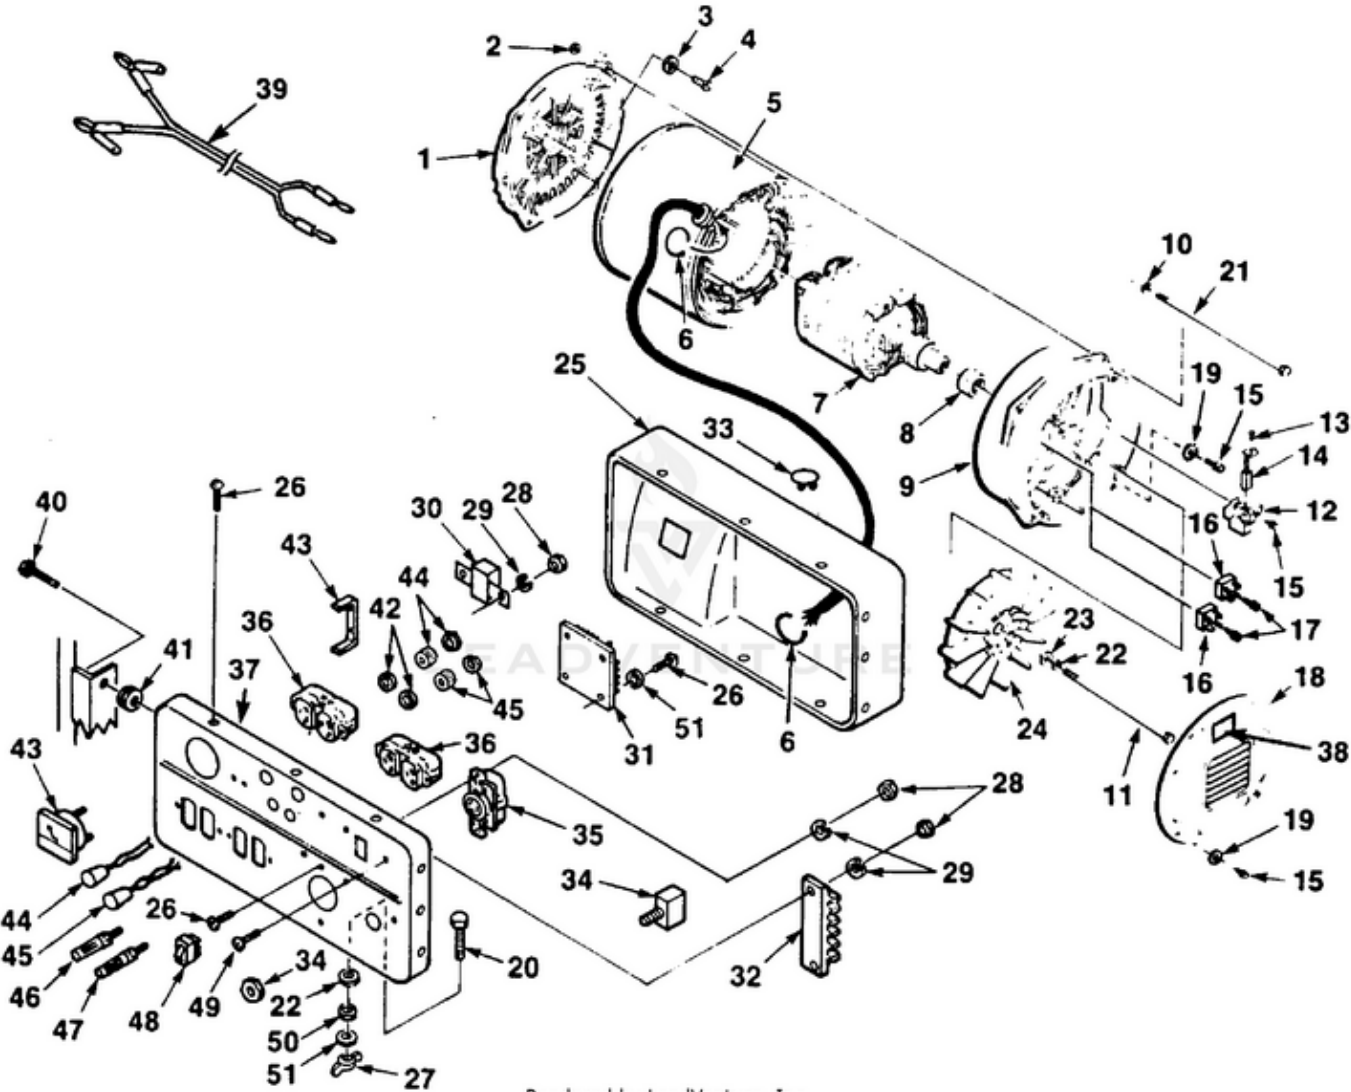

HG3500 Generator UT-03623 - Generator & Control Box

Rendered by LeadVenture, Inc.

Ref #	Part #	Description	Qty	Context Note
1	5375225	END BELL- Generator	1	
2	81053	NUT- Hex 1/4-20"	4	
3	83117	WASHER- Lock int./ext.	4	
4	80187	SCREW- Hex hd 3/8-16 x 7/8"	4	
5	A49127AS	STATOR & SHELL	1	
6	46840	TIE CABLE	4	
7	A49099S	ROTOR	1	
8	53819	BEARING	1	
9	537592	BRUSH HEAD	1	
10	830771	WASHER- Lock int. .035 thick	4	
11	4885209	BOLT- Rotor	1	
12	53760	BRUSH HOLDER	1	
13	80260	SCREW- Mach 8-32 x 3/8"	2	
14	53762	BRUSH	2	
15	82474	SCREW- Thd forming 8-32	7	
16	53818	RECTIFIER	2	
17	82205	SCREW- Thd form 8-32 x 3/4"	3	
18	513941	COVER- Brush head	1	
19	83022	WASHER- Lock int. #8	5	
20	80085	SCREW- Hex cap 5/16-18 x 1"	1	
21	4885304	BOLT- Stator	4	
22	83002	WASHER- Lock 5/16"	1	
23	84058	WASHER- Flat 5/16"	1	
24	A53769	FAN	1	
25	A49271	PANEL COVER (Incl.# 27)	1	
26	80577	SCREW- Pan hd 8-32 x 3/8"	14	
27	81015	NUT- Wing 5/16-18"	1	
28	81009	NUT- 8-32	10	
29	83060	WASHER- Lock #8	10	
30	49298	BREAKER- Circuit (D.C.)	1	
31	A48999C	VOLTAGE REGULATOR	1	
32	42366	BLOCK TERMINAL	1	
33	49368	CLAMP- Cable	1	
34	48952	BREAKER- Circuit (A.C.) (includes nut)	1	
35	46508	RECEPTACLE- Locking	1	
36	50991	RECEPTACLE- Duplex	2	
37	A49275	PANEL- Control (prior to S/N HI270001)	1	
	A49275A	PANEL- Control (after HI270001)	1	
38	49613	DECAL- Warning	1	
39	A49380	LEAD- D.C	1	
40	49748	SCREW- Pan hd 1/4-20 x 3/4"	4	
41	49351	GROMMET- Isolator	4	
42	84110	WASHER- Flat #10	2	

<b>Ref #</b>	<b>Part #</b>	<b>Description</b>	<b>Qty</b>	<b>Context Note</b>
43	49294	VOLTMETER (prior to S/N HI270001)	1	
	49472	VOLTMETER (after S/N HI270001)	1	
44	A49365	PILOT LIGHT (Red) (includes nut & washer)	1	
45	A49366A	PILOT LIGHT (Green) (includes nut & washer)	1	
46	49292	POST BINDING (Black)	1	
47	49293	POST BINDING (RED)	1	
48	49299	SWITCH Rocker	1	
49	80582	SCREW- Pan hd #8-32 x 5/8"	2	
50	81018	NUT Hex. 5/6-18"	1	
51	84025	WASHER	4	
	A49264	DECAL KIT (Not Shown)	1	