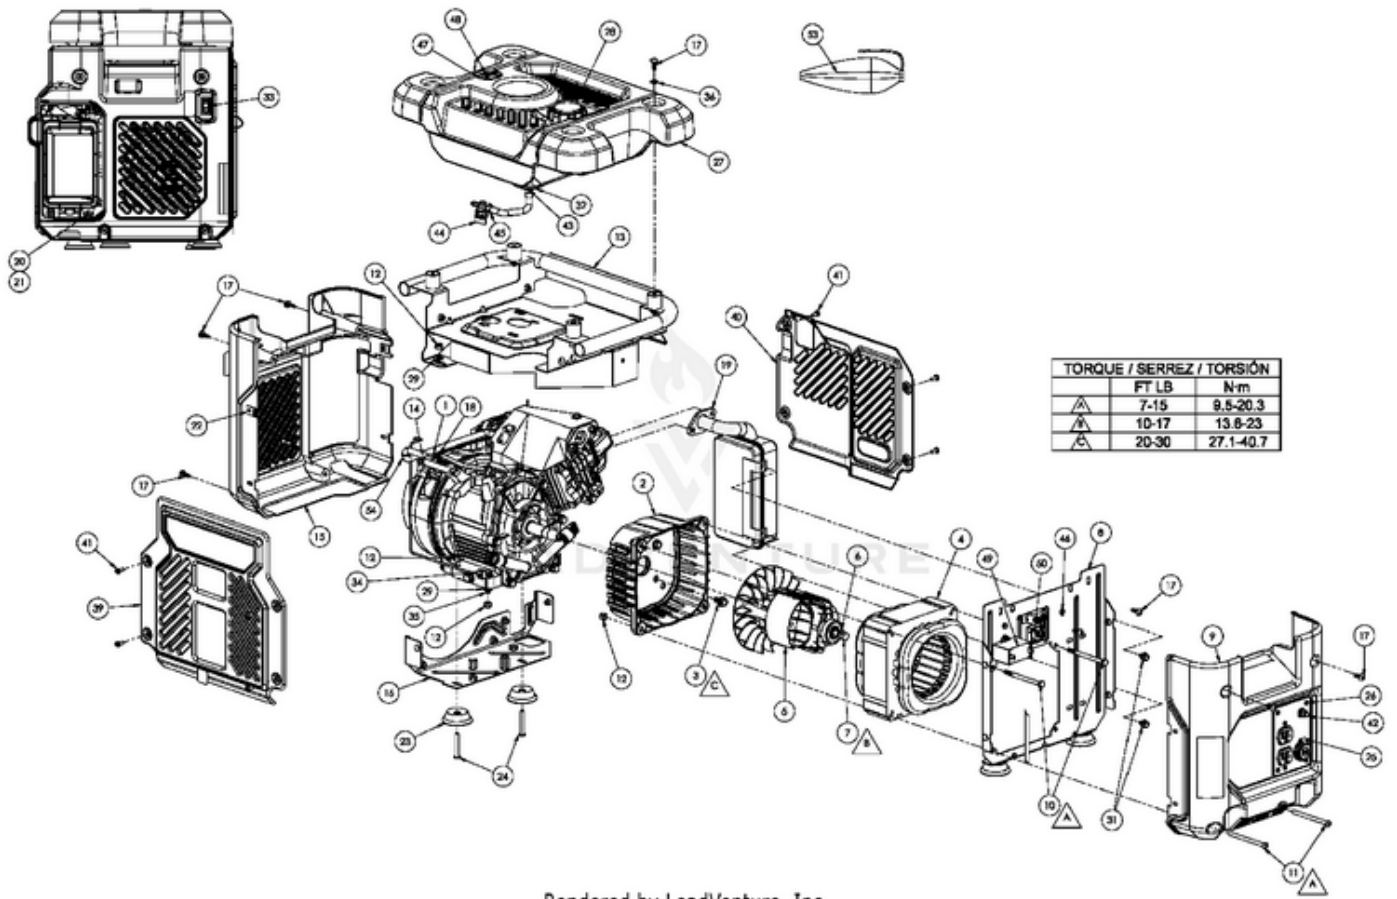

HG1800 Series Electric Generator - General Assembly

Rendered by LeadVenture, Inc.

Ref #	Part #	Description
1	Engine Subaru	1 Note A
2	0064143 Engine Adapter	1
3	0000901.01 Bolt Whz 5/16-24 x 5/8	4
4	0063918 Stator	1
5	0063919 Rotor	1
6	Washer, Lock 5/16	1 Note B
7	0041483 Bolt, Rotor 5/16-24 x 5-3/4	1
8	0063911 Assy, Stator Bracket	1
9	0063917 Endbell	1
10	Bolt, Hex HD 1/4-20 x 3.25	2 Note B
11	0064045 Screw, Torx T30 1/4-20 x 3.50	2
12	0040832 Nut, Nyloc 1/4-20	8
13	0063912 Assembly, handle bracket	1
14	Washer, flat 1/4	1 Note B
15	0063916 Panel, recoil	1
16	0063914 Bracket, recoil	1
17	0062015 Screw, Torx T30 1/4-20 x .63	12
18	0047937 Washer, fender	12
19	0063922 Muffler	1
20	0048586 Spacer	1
21	0063490 Screw, Torx T30 1/4-20 x 1.25	1
22	0049846 Clip	2
23	0047774 Foot, Rubber 106-W	2
24	0062007 Screw, Torx T30 1/4-20 x 1.50	2
25	0064005 Panel, wired	1
26	0062020 Screw #6-19 x .50	4
27	Assy, Fuel Tank	1 Note C
28	0064479 Cap, Fuel	1
29	Bolt, Hex 1/4-20 x 1-1/4	1 Note B
31	0050144 Bolt, Whz 1/4-20 x 3/8	2
32	0062673 Fuel bushing	1
33	0050298 Switch, rocker	1
34	0008854 Lug, Ground	1
35	Bolt, Hex 1/4-20 x 1-1/2	1 Note B
36	0062093 Washer Nylon .25 ID	4
39	0064002 Panel Side Cover	1
40	0063913 Shield, Muffler	1
41	0062021 Screw, Torx T20 #10-24 x .50	8
42	0049071 Circuit Breaker, 20A	1
43	0051367.01 Fuel Filter	1
44	0049920 Fuel Shut Off, Inline	1
45	0035857 Clamp, Hose 1/2"	2
46	0055955 Screw CRPH #10-24 x .50	1
47	0062197 Bushing, breather	1

Ref #	Part #	Description
48	0061835	Assembly, duck bill fuel valve 1
49	0051251	Capacitor 1
50	0048677	Bridge Diode 1
53	0061992	Assembly, Battery Cable 1
54	0063921	Assembly, Fuel line 1
		Operator's Manual 1
		Risk of Fire Danger Label 1
		Starting Label 1
		Danger Hang Tag 1
		Large Danger Label 1
		Cord Warning Label 1
		Logo Label (Front) 1
		Hot Surface/Ground Warning Label 1
		Indoor Use Danger Label 1
		Logo Label (Side) 1