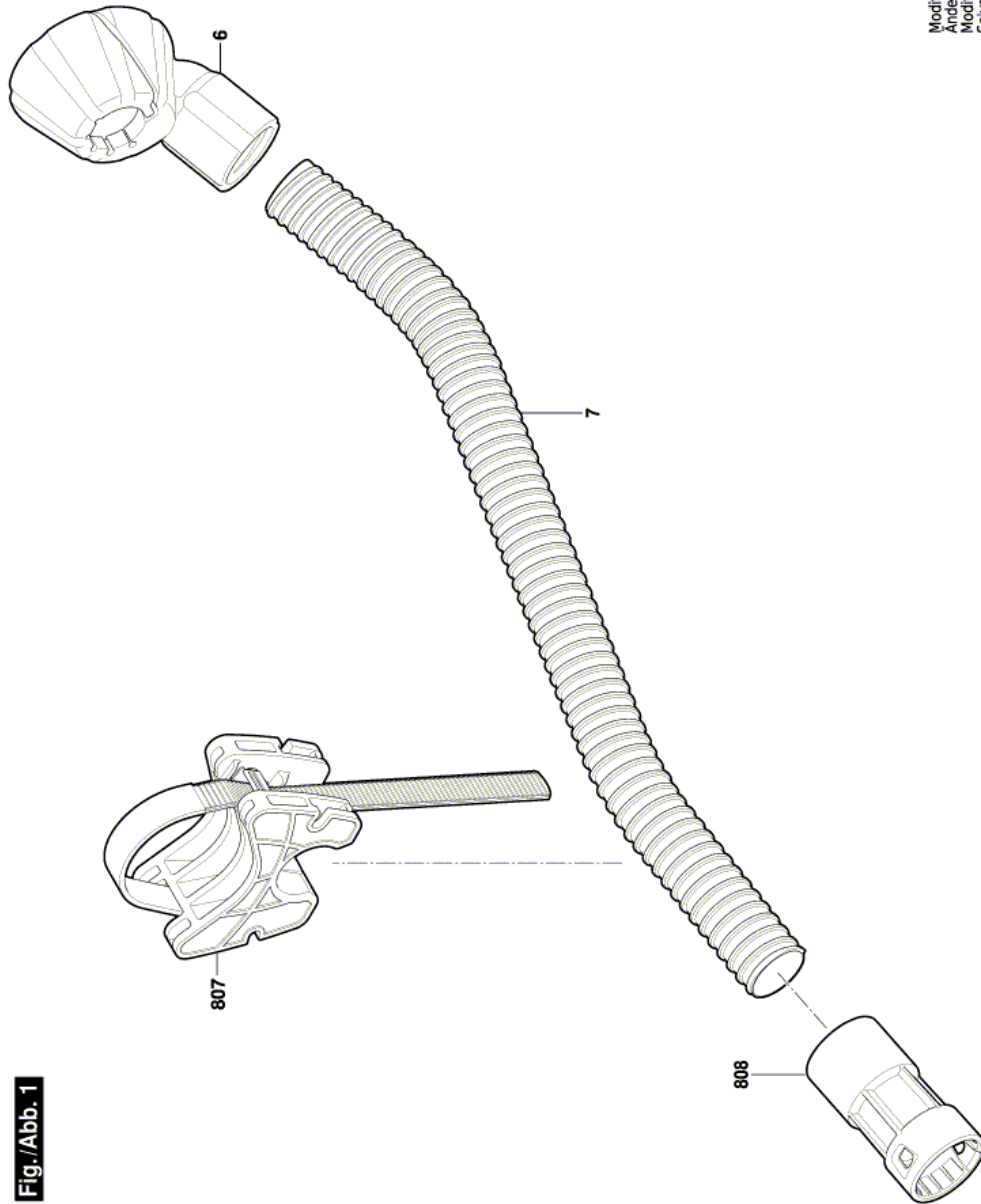

Illustration - Type E

1 600 A00 1GA
Issue } 14-07-01
Stand }
Fig./Abb. 1

Modifications reserved
Änderungen vorbehalten
Modificaciones reservadas
Salvo modificaciones

Information subject to change without further notice.