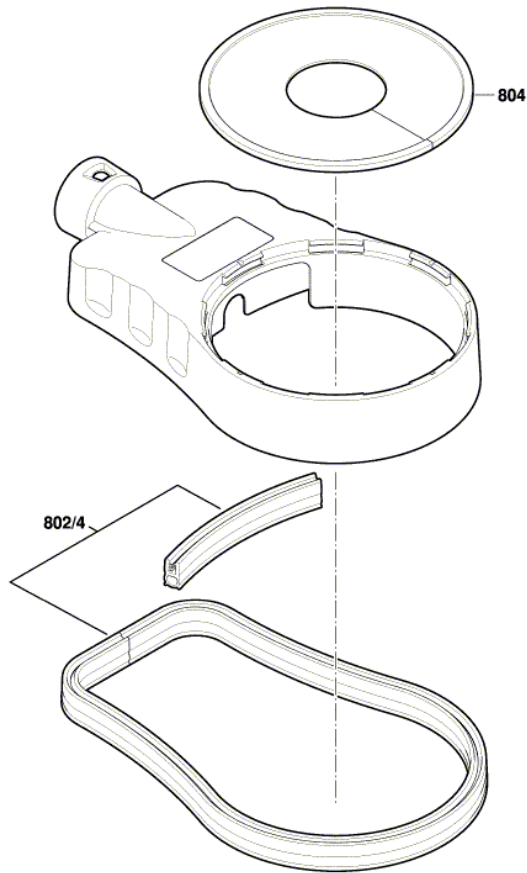

1800 W. Central Mount Prospect IL 60056

1 600 A00 1G8
Issue 13-11-07
Stand) **Fig./Abb. 1**