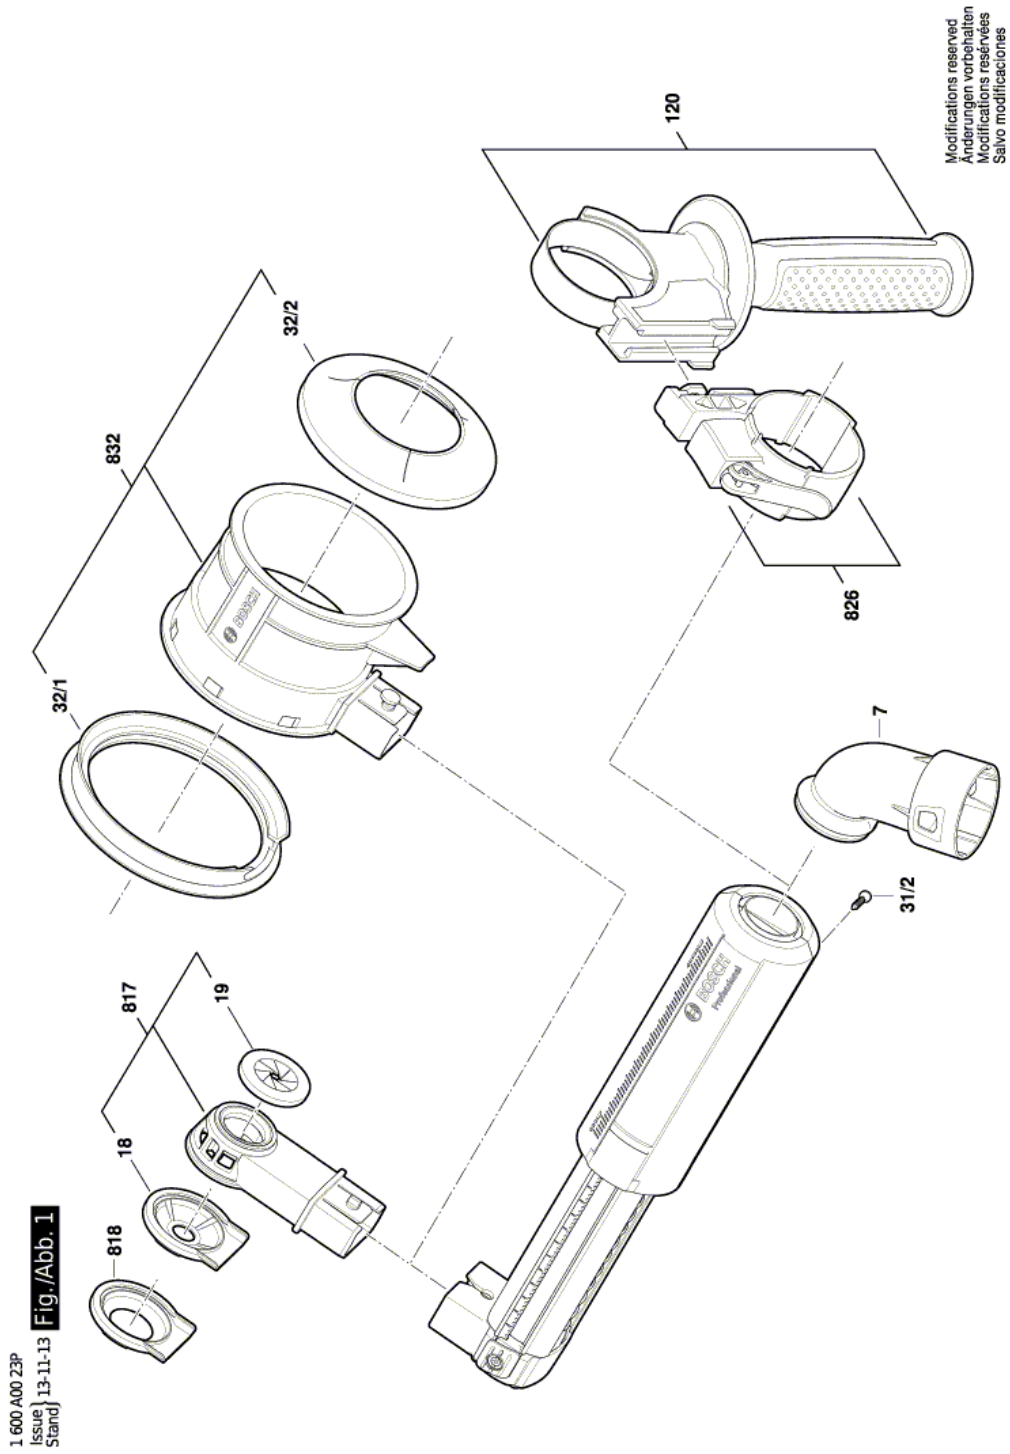

Illustration - Type E

Information subject to change without further notice.