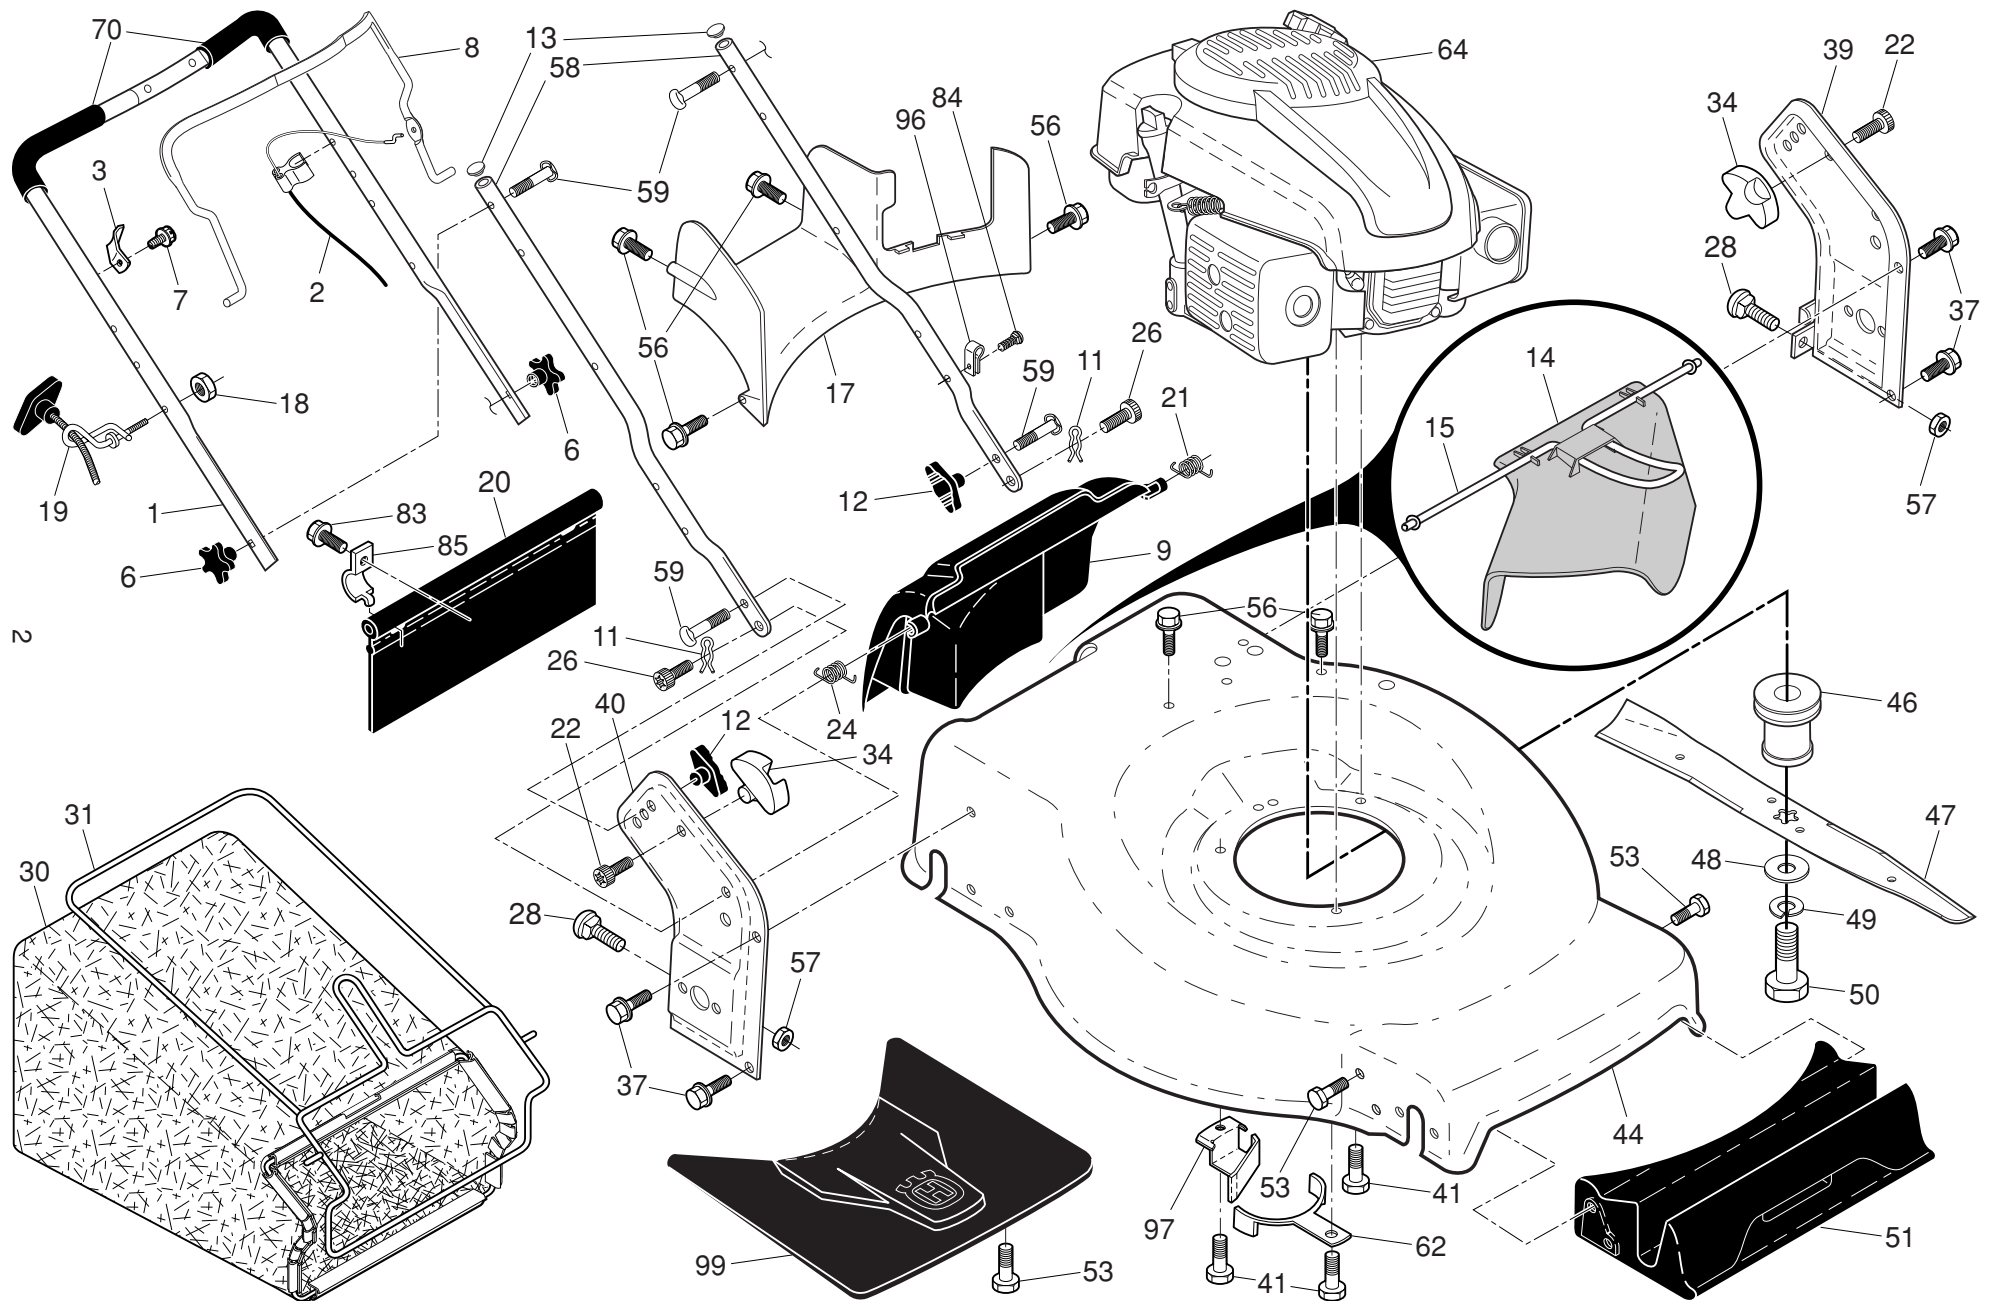

HUSQVARNA ROTARY LAWN MOWER - MODEL NO. HD600L (96143008400) PRODUCT NO. 961 43 00-84

HUSQVARNA ROTARY LAWN MOWER - MODEL NO. HD600L (96143008400) PRODUCT NO. 961 43 00-84

KEY NO.	PART NO.	DESCRIPTION	KEY NO.	PART NO.	DESCRIPTION
1	532 42 76-58	Upper Handle Assembly (Includes Foam Grip)	41	532 15 04-06	Screw, Dogpoint 3/8-16 x 1-1/8
2	532 42 09-51	Cable, Engine Zone Control	44	532 44 72-52	Kit, Lawn Mower Housing
3	532 43 00-34	Bracket, Upstop	46	532 42 17-82	Blade Adapter / Pulley
6	532 18 23-98	Handle Knob, Star	47	532 42 18-25	Blade, 22"
7	532 17 88-48	Screw #10-16 x 5/8	48	532 85 10-74	Washer, Hardened
8	532 43 34-30	Control Bar	49	532 85 02-63	Washer, Helical
9	532 43 13-90	Rear Door Assembly	50	532 85 10-84	Screw, Machine, Hex Head 3/8-24 x 1-3/8 Grade 8
11	532 42 55-75	Hairpin, Door/Handle Pivot	51	532 43 71-31	Front Baffle
12	532 19 19-38	Handle Knob, Standard	53	532 43 73-45	Screw
13	532 43 75-16	Plug, Lower Handle Bar	56	817 41 13-12	Screw, Hex Washer Head #13 x 3/4
14	532 43 71-32	Clipping Deflector	57	532 15 53-77	Nut, Hex
15	532 43 72-73	Handle, Clipping Deflector	58	532 44 11-97	Lower Handle
17	532 43 12-38	Rear Baffle	59	532 19 15-74	Handle Bolt
18	532 13 20-04	Keps Locknut 1/4-20	62	532 42 57-11	Belt Retainer
19	532 19 47-88	Rope Guide	64	- - -	Engine, Kohler, Model Number XT149-3311-ED (For engine service and replacement parts, call Kohler at 1-800-544-2444)
20	532 44 45-01	Rear Skirt	70	532 18 27-48	Grip, Foam
21	532 41 99-49	Spring, Rear Door, LH, Black	83	532 75 00-97	Screw, Hex Washer Head
22	532 14 18-41	Screw, Panhead, Torx #20	84	532 42 81-24	Fastener, Push
24	532 41 99-48	Spring, Rear Door, RH, Grey	85	532 43 45-30	Mounting Bracket, Rear Skirt
26	532 41 99-45	Screw, Rear Door/Handle Pivot	96	532 19 79-91	Clip, Cable
28	872 25 05-05	Bolt, Carriage 5/16-18 x 5/8	97	532 43 48-93	Belt Keeper
30	532 43 85-84	Grassbag	99	532 43 73-89	Front Shroud Assembly
31	532 41 99-51	Frame, Grass Catcher	--	532 44 71-59	Operator's Manual, English / French
34	532 43 81-34	Bracket, Grassbag			
37	817 00 05-10	Screw			
39	532 44 25-31	Handle Bracket, LH			
40	532 44 05-26	Handle Bracket, RH			

NOTE: All component dimensions given in U.S. inches. 1 inch = 25.4 mm. **IMPORTANT:** Use only Original Equipment Manufacturer (O.E.M.) replacement parts. Failure to do so could be hazardous, damage your lawn mower and void your warranty.