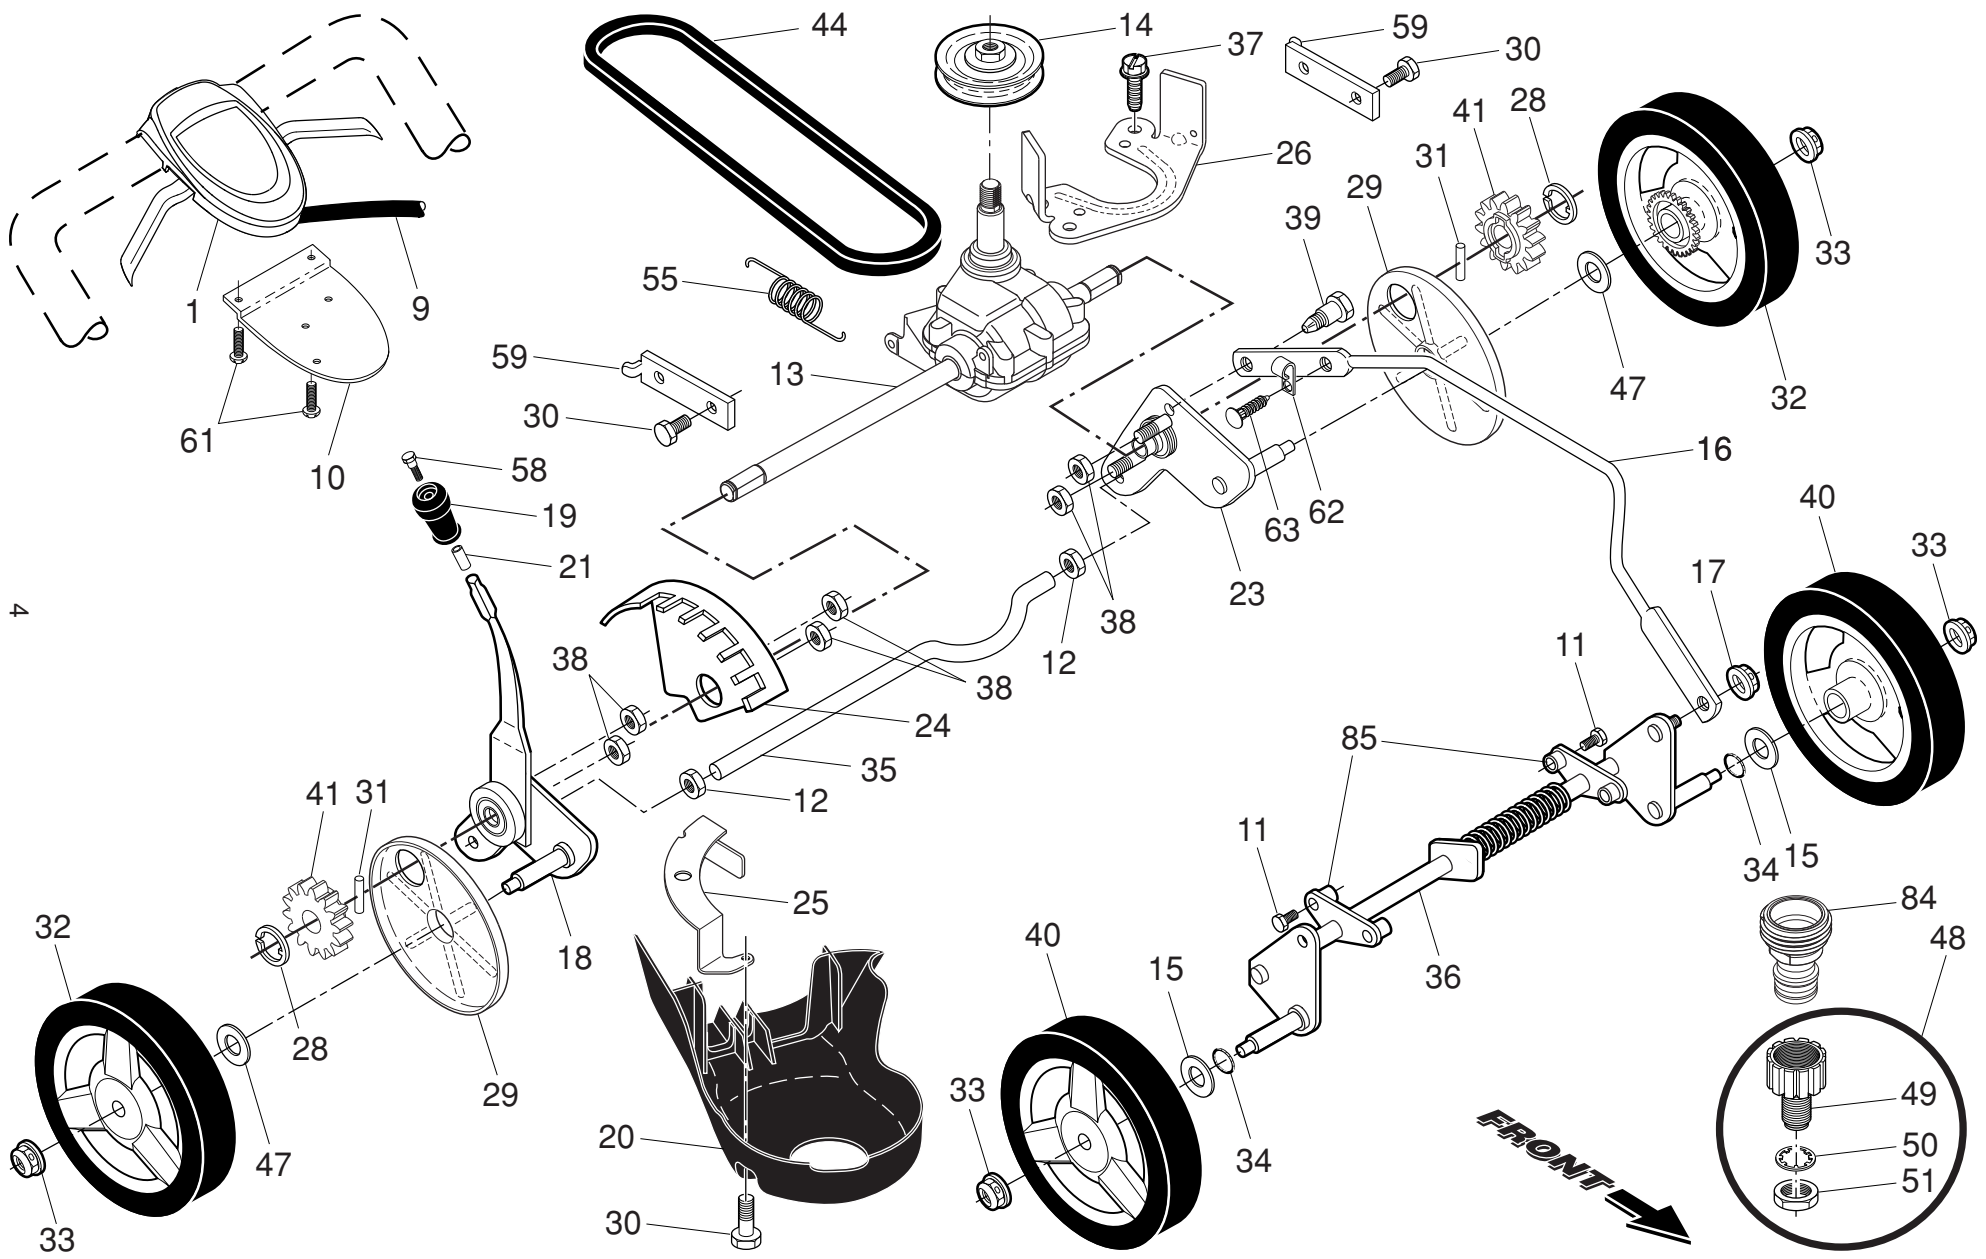

HUSQVARNA ROTARY LAWN MOWER - MODEL NO. HD600L (96143008400) PRODUCT NO. 961 43 00-84

4

HUSQVARNA ROTARY LAWN MOWER - MODEL NO. HD600L (96143008400) PRODUCT NO. 961 43 00-84

KEY NO.	PART NO.	DESCRIPTION	KEY NO.	PART NO.	DESCRIPTION
1	532 43 09-72	Drive Control Assembly (Includes Cable)	31	532 40 48-45	Pawl, Drive
9	532 43 16-50	Cable, Drive	32	532 44 28-23	Wheel & Tire Assembly, Rear
10	532 43 27-90	Mounting Bracket, Drive Control	33	532 40 91-48	Nut, Flangelock 3/8-16
11	817 41 13-12	Screw, Hex Washer Head #13 x 3/4	34	532 19 74-80	O-Ring
12	873 94 08-00	Nut, Hex	35	532 43 05-98	Axle, Rear
13	532 43 45-64	Gearcase Assembly, Complete	36	532 44 22-07	Axle Assembly, Front
14	532 19 41-28	Pulley, Drive	37	532 16 34-09	Screw, Hi-Lo Thread, #12 x 5/8
15	532 08 83-48	Washer, Flat	38	532 19 17-30	Nut, Hex
16	532 43 00-30	Rod, Connecting	39	532 40 70-59	Bolt
17	532 75 11-53	Nut, Hex	40	532 44 28-22	Wheel & Tire Assembly, Front
18	532 43 85-36	Kit, Selector Assembly (Includes Key Numbers 19, 21 and 58)	41	532 40 48-35	Pinion
19	532 43 39-96	Knob, Wheel Adjuster	44	532 42 15-27	Belt, Drive
20	532 42 70-23	Debris Shield	47	532 06 77-25	Washer, Flat
21	532 43 52-42	Anchor	48	532 43 84-89	Kit, Water Washout Assembly
23	532 43 78-70	Wheel Axle Assembly, LH	49	532 43 49-94	Fitting, Water Washout
24	532 43 35-11	Bracket, Height Adjustment	50	532 41 55-85	Washer, Lock, Internal Tooth
25	532 42 60-65	Mounting Bracket, Debris Shield	51	532 41 55-86	Locknut, Hex, with O-Ring
26	532 42 60-66	Belt Keeper	55	532 40 65-58	Spring, Tension
28	812 00 00-58	E-Ring 7/16	58	532 43 52-41	Bolt, Shoulder
29	532 18 94-03	Cover, Dust, Wheel	59	532 44 21-13	Support Bracket
30	817 00 05-10	Screw, Hex Head	61	532 18 16-98	Screw
			62	532 19 79-91	Clip, Cable
			63	532 42 81-24	Fastener, Push
			84	532 41 64-05	Adapter, Quick-Connect Coupling
			85	532 43 90-77	Support Bracket, Front Axle

NOTE: All component dimensions given in U.S. inches. 1 inch = 25.4 mm. **IMPORTANT:** Use only Original Equipment Manufacturer (O.E.M.) replacement parts. Failure to do so could be hazardous, damage your lawn mower and void your warranty.