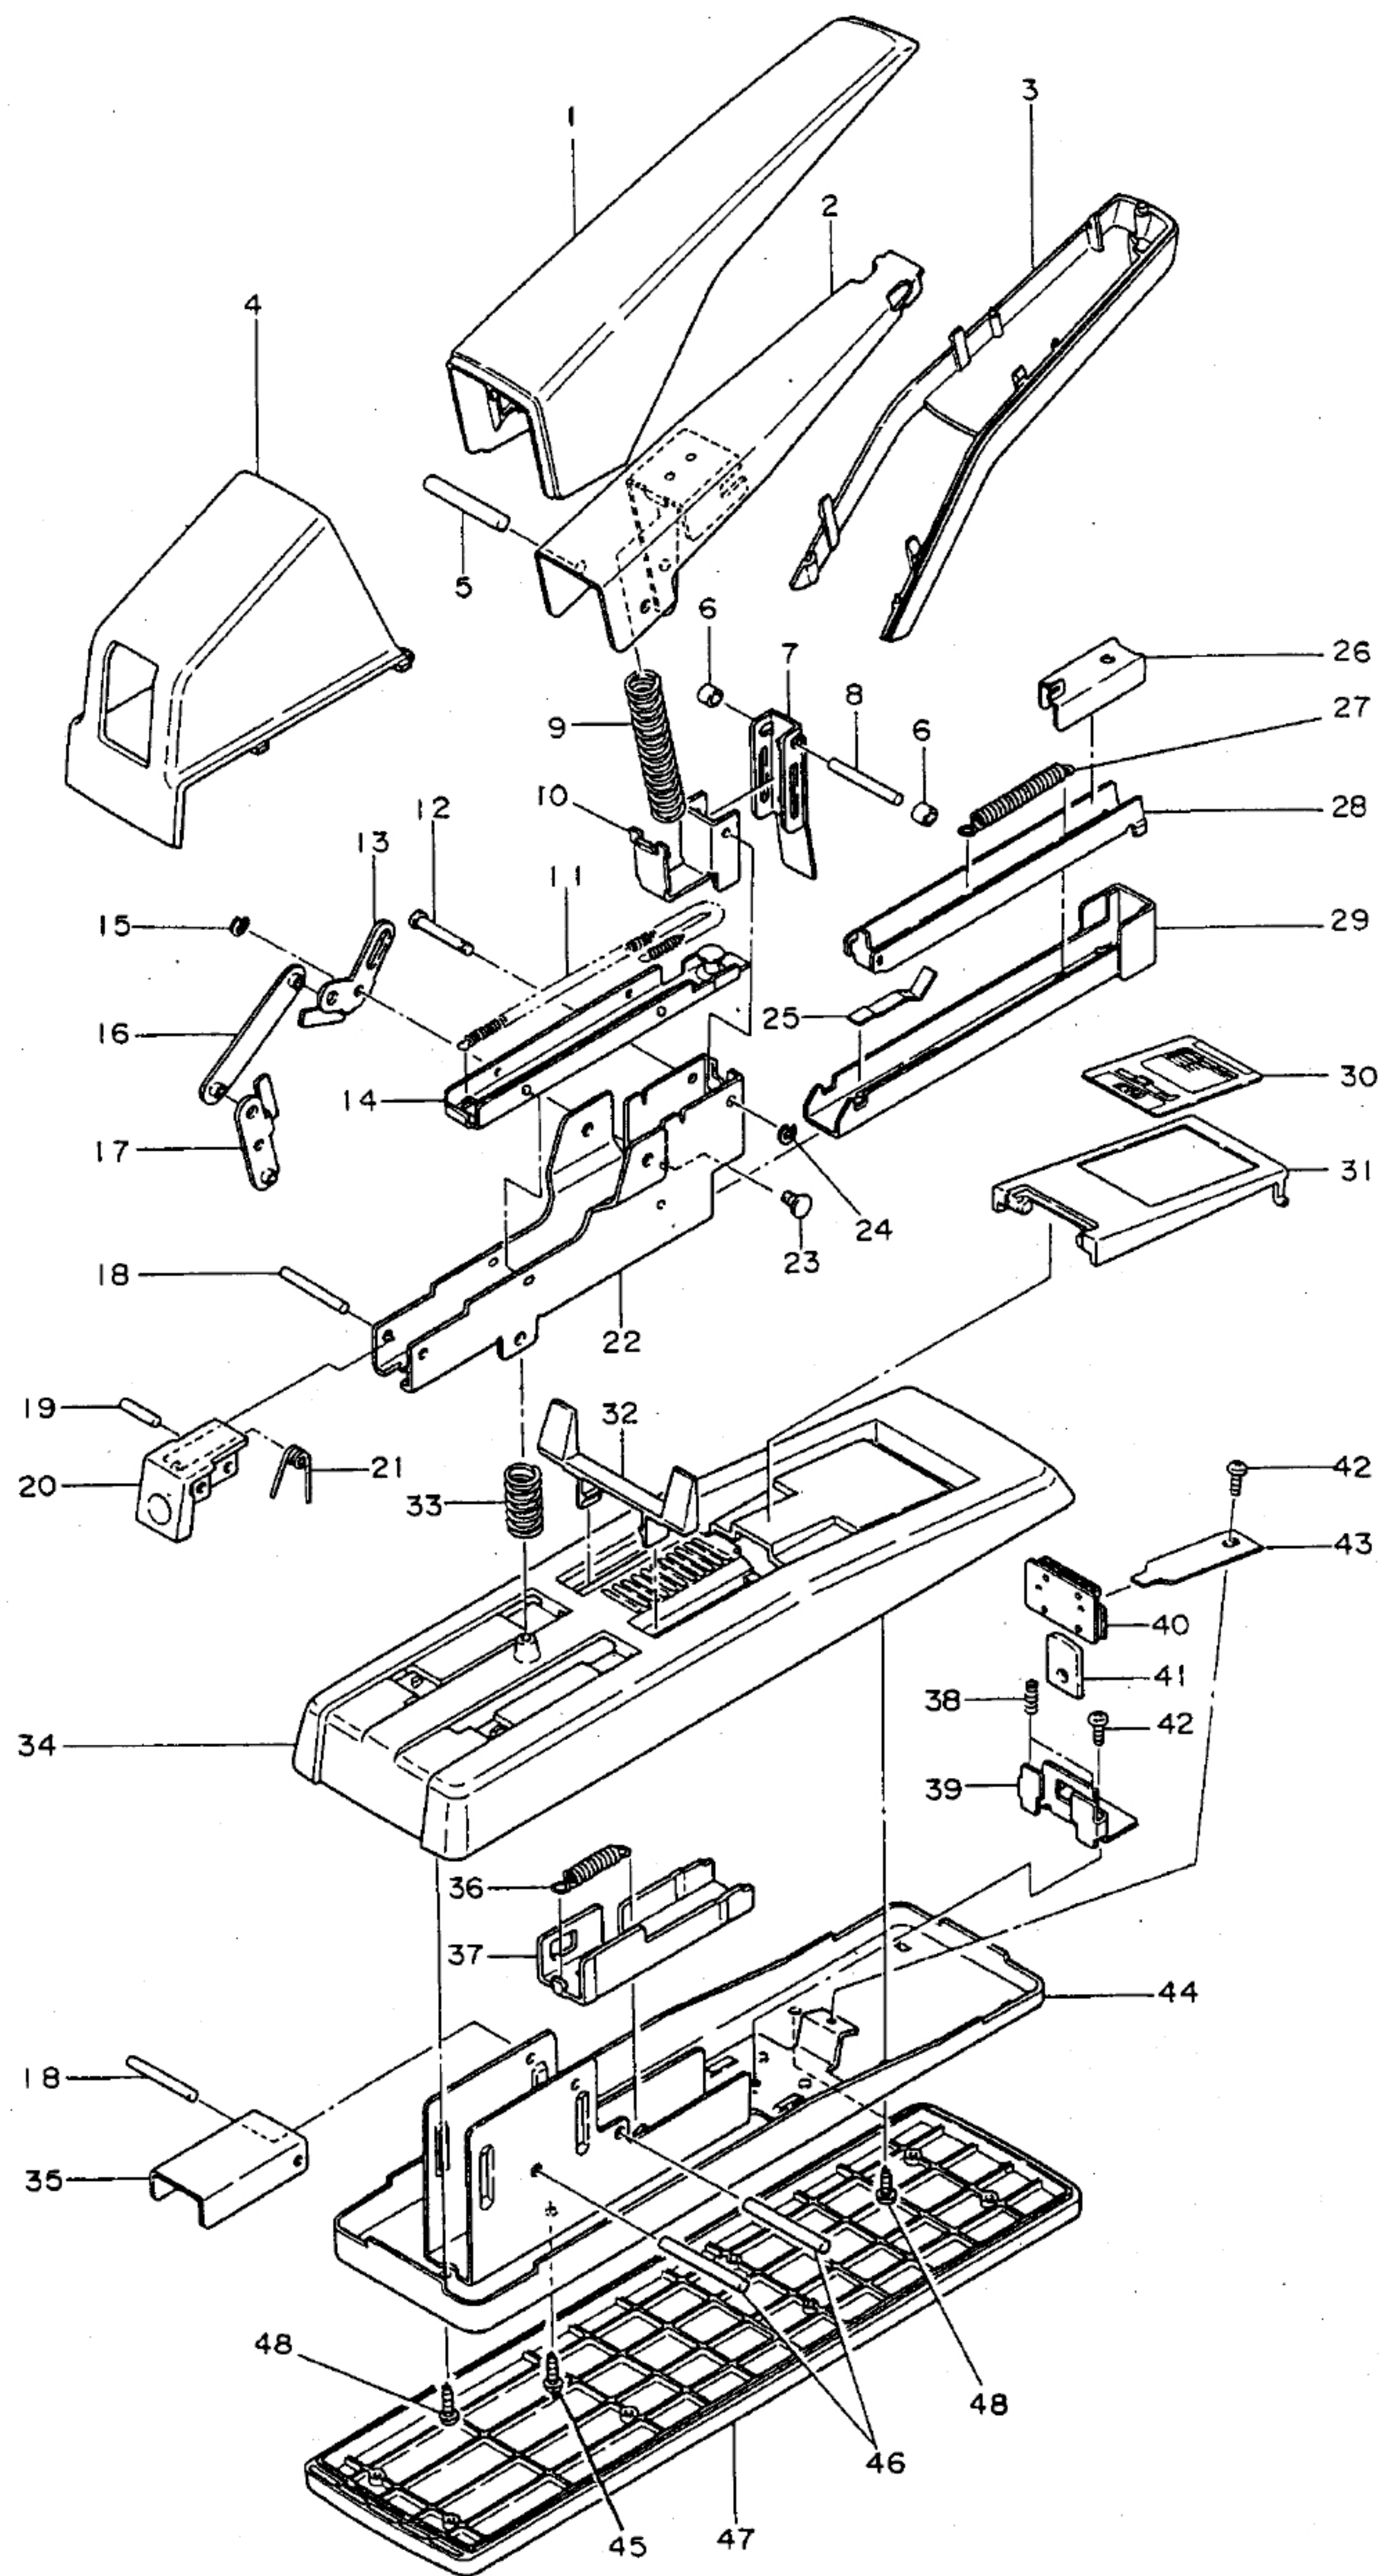

HD-3DF

Tool Model	Part NO	Part Code	Description
HD-3DF	1	HD15238	UPPER HANDLE COVER (BLUE)
HD-3DF	1	HD12976	UPPER HANDLE COVER (GRAY)
HD-3DF	2	HD12973	HANDLE UNIT
HD-3DF	3	HD12978	HANDLE COVER
HD-3DF	4	HD12983	MAGAZINE GUIDE COVER (GRAY)
HD-3DF	4	HD15239	MAGAZINE GUIDE COVER (BLUE)
HD-3DF	6	FF51525	PIN 1525
HD-3DF	7	HD12960	DRIVER UNIT
HD-3DF	8	FF31132	PIN 1132
HD-3DF	9	KK23234	SPRING 3234
HD-3DF	10	HD12964	SPRING SUPPORTER
HD-3DF	11	KK13186	SPRING 3186
HD-3DF	12	FF41537	PIN 1537
HD-3DF	13	HD12980	MAGAGINE LINK
HD-3DF	14	HD12971	STAPLE COVER UNIT
HD-3DF	15	JJ10103	E-RING 3.2
HD-3DF	16	HD12981	MIDDLE LINK
HD-3DF	17	HD12982	SLIDER LINK
HD-3DF	18	FF31159	PARALLEL PIN 1159
HD-3DF	19	FF31160	PARALLEL PIN 1160
HD-3DF	20	HD81065	PUSH BOTTON UNIT (GRAY)
HD-3DF	20	HD81064	PUSH BOTTON UNIT (BLUE)
HD-3DF	21	KK33094	SPRING 3094
HD-3DF	22	HD12963	MAGAZINE
HD-3DF	23	FF41534	PIN 1534
HD-3DF	24	JJ10104	E-RING 2.3
HD-3DF	25	HD12999	MAGAZINE SPRING
HD-3DF	26	HD12970	PUSHER
HD-3DF	27	KK13150	SPRING 3150
HD-3DF	28	HD12959	STAPLE GUIDE
HD-3DF	29	HD12956	MAGAZINE UNIT
HD-3DF	30	HD12979	NAME PLATE
HD-3DF	31	HD15251	PAPER GUIDE (GRAY)
HD-3DF	31	HD15240	PAPER GUIDE (BLUE)
HD-3DF	32	HD13000	GUAGE (GRAY)
HD-3DF	32	HD13001	GUAGE (BLUE)
HD-3DF	33	KK23043	SPRING 3043
HD-3DF	34	HD15237	UPPER BASE COVER (BLUE)
HD-3DF	34	HD15250	UPPER BASE COVER (GRAY)
HD-3DF	35	HD12988	COVER
HD-3DF	36	KK13185	SPRING 3185
HD-3DF	37	HD12998	SLIDER
HD-3DF	38	KK23008	SPRING 3008
HD-3DF	39	HD12995	CLINCHER GUIDE
HD-3DF	40	HD12991	CLINCHER UNIT
HD-3DF	41	HD12996	CLINCHER SUPPORTER
HD-3DF	42	AA21151	SCREW 3 X 5
HD-3DF	43	HD12997	CLINCER SPRING
HD-3DF	44	HD12985	BASE UNIT
HD-3DF	45	AA31713	AA37122 SCREW 3 X 8
HD-3DF	46	FF31161	PARALLEL PIN 1161
HD-3DF	47	HD13004	BASE COVER
HD-3DF	48	AA05902	TAP TIGHT(P) 3X12