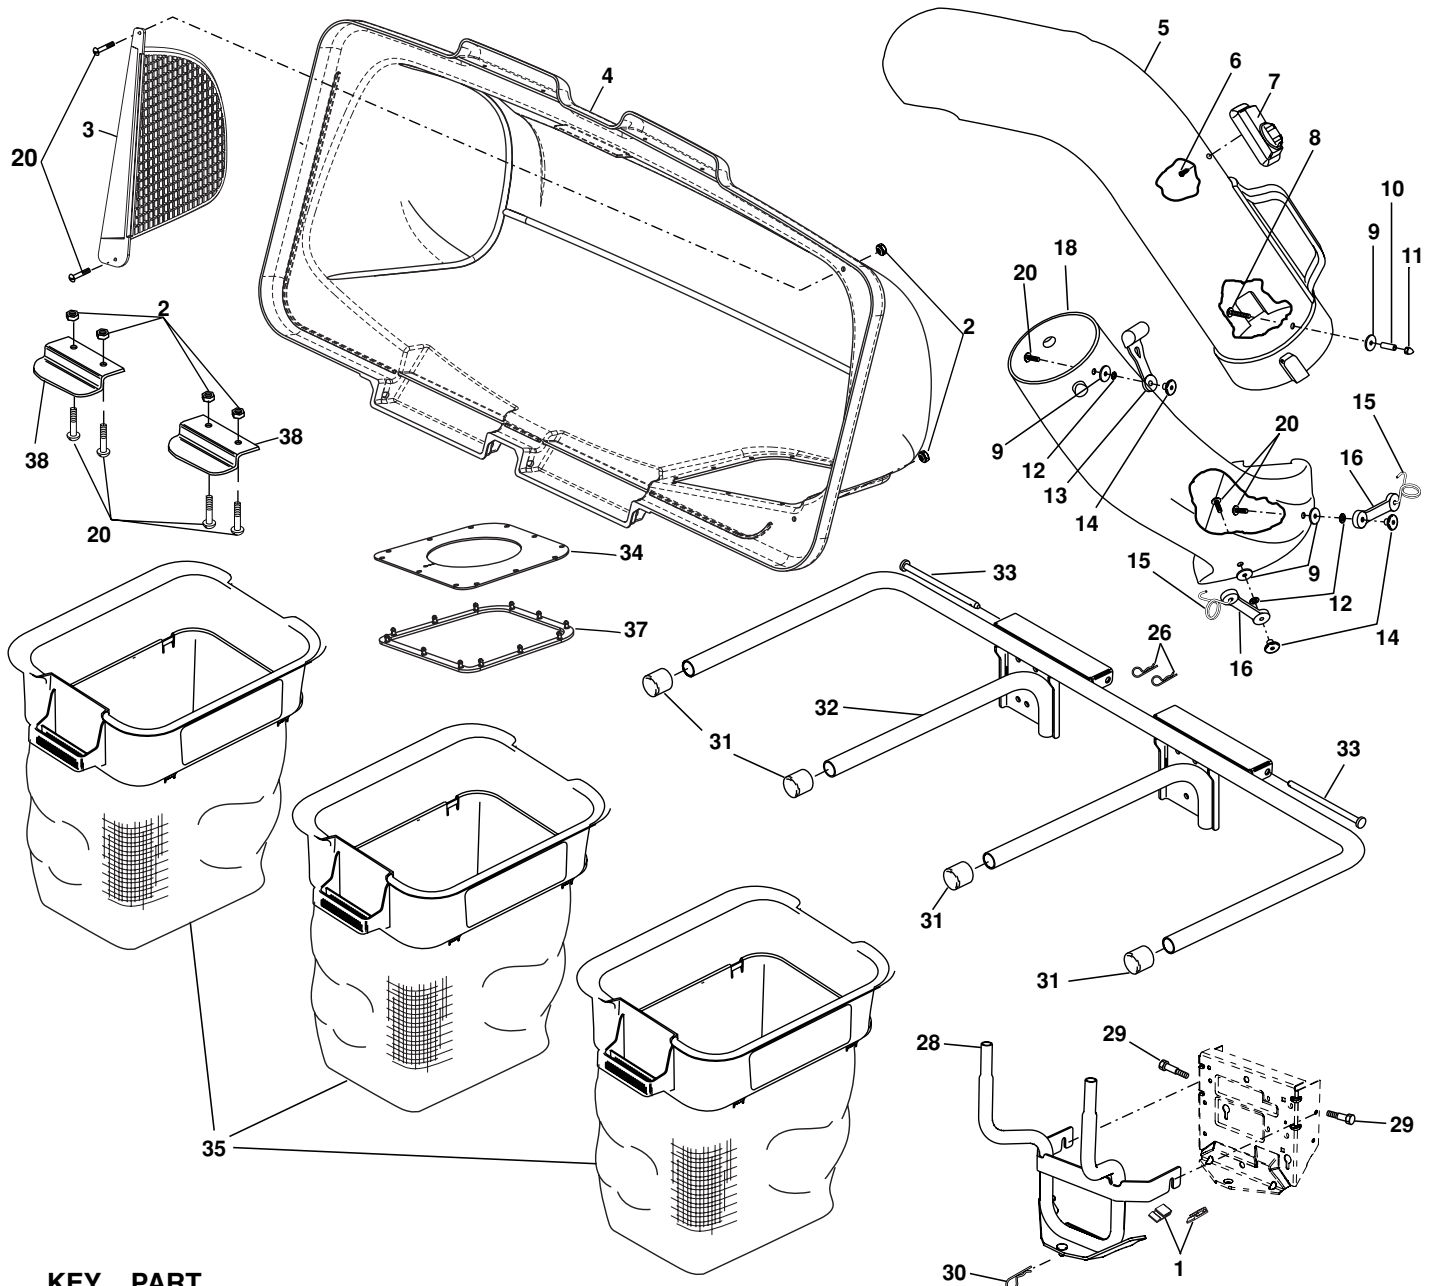

**Model Number H348SL**  
**Product No. 960 73 00-02**  
**48 Inch Mower**  
**Grass Catcher**

- **Repair Parts**

---

 **Husqvarna**

# REPAIR PARTS

## GRASS CATCHER - MODEL NUMBER H348SL (PRODUCT NO. 960 73 00-02)

KEY NO.	PART NO.	DESCRIPTION
1	532401047	Adapter
2	532069180	Nut, Crownlock #10-24
3	532192709	Screen, Cover
4	532195373	Cover Assembly (Includes 34, 37)
5	532176741	Chute, Upper
6	818021008	Screw, Special #10-14x1/2
7	532130933	Full Bag Indicator
8	532087175	Screw, #10-24 x 1-1/8
9	819061216	Washer 3/16x3/4x16 Ga.
10	532007206	Spacer, Split
11	532060867	Nut, Acorn #10-24
12	810071000	Washer, lock
13	532109808	Latch, Chute
14	532125004	Nut, Weld
15	532130760	Latch, Hook
16	532130759	Rubber, Latch
18	532174345	Chute, Lower

KEY NO.	PART NO.	DESCRIPTION
20	871161010	Screw #10-24 x 5/8
26	532124670	Spring, Retainer
28	532198364	Support Assembly
29	532176997	Shoulder Bolt, Self Tapping
30	532165898	Spring, Retainer
31	532174083	Plug, Tubing End
32	532176990	Bagger, Frame
33	532192786	Pin, Hinge
34	532192550	Gasket, Cover
35	532400226	Container
37	532192603	Seal, Cover
38	532130895	Latch Handle, Cover
40	871141008	Screw #10-24 x 1/2
--	532411504	Owner's Manual, English/French
--	532411506	Owner's Manual, Spanish