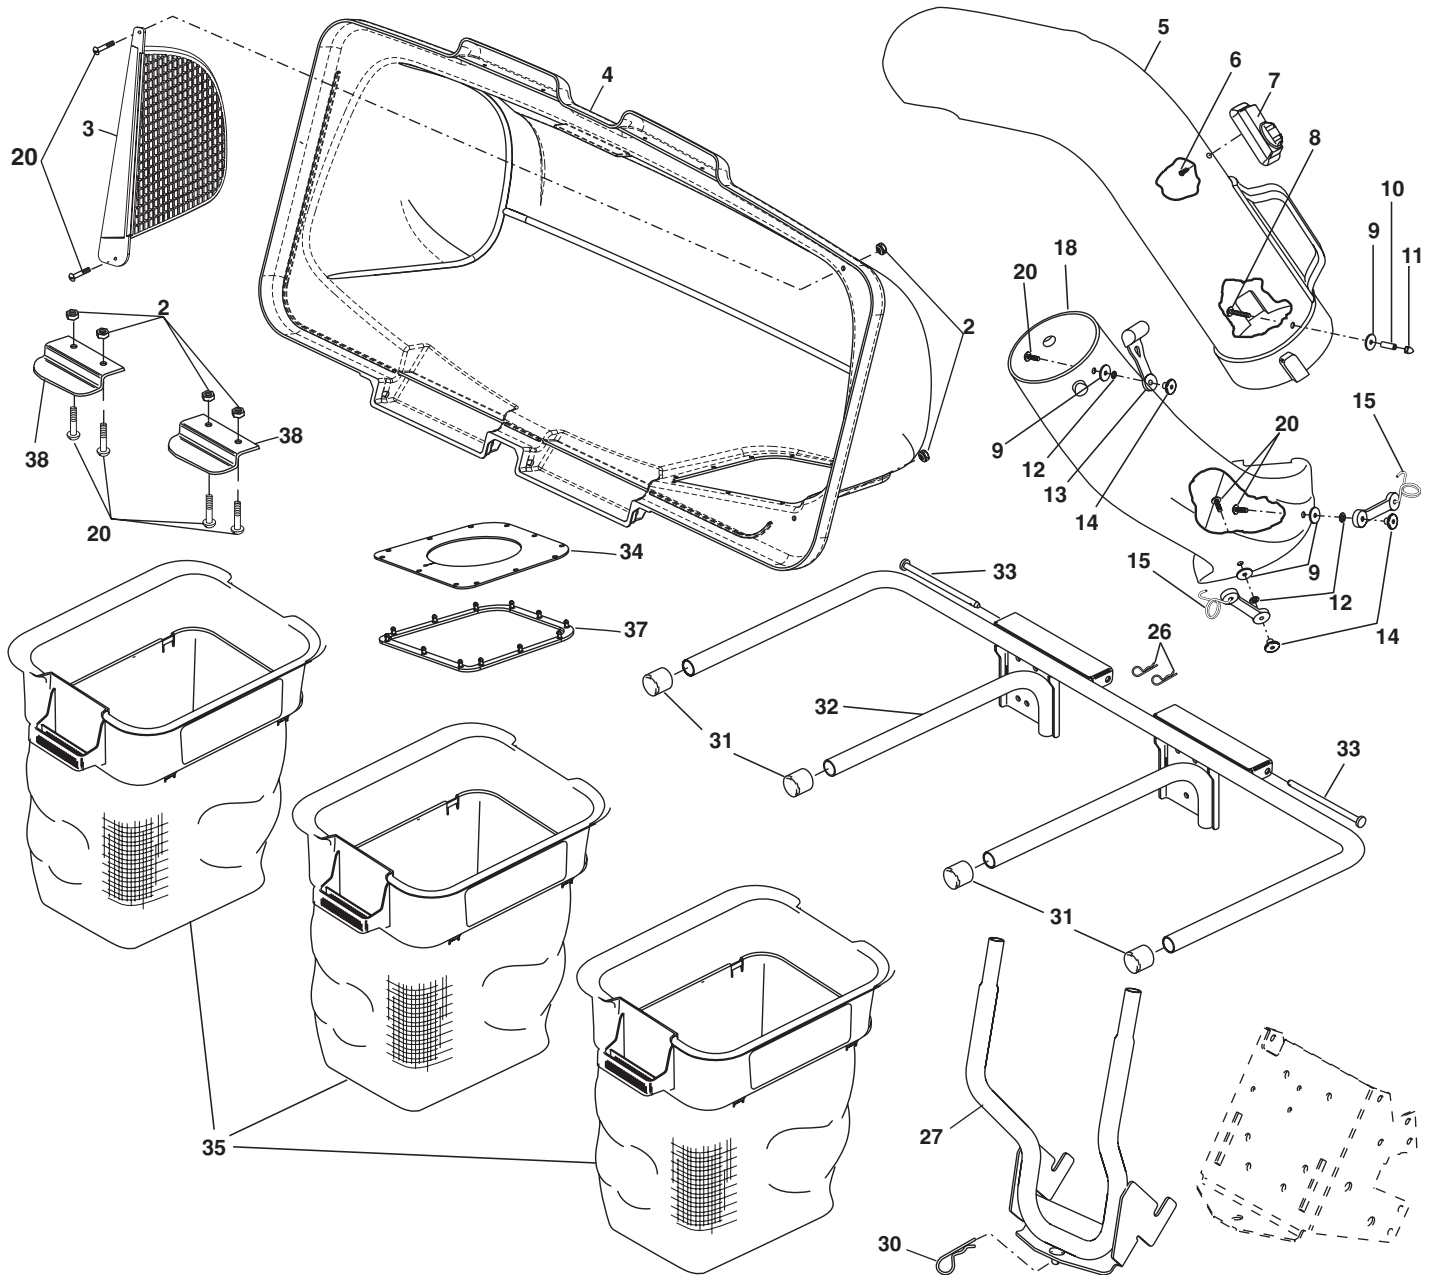

Model Number H346SG
Product No. 960 73 00-06
46 Inch Mower
Grass Catcher

- **Repair Parts**

 **Husqvarna**

REPAIR PARTS

GRASS CATCHER - MODEL NUMBER H346SG (PRODUCT NO. 960 73 00-06)

KEY NO.	PART NO.	DESCRIPTION	KEY NO.	PART NO.	DESCRIPTION
2	532069180	Nut, Crownlock #10-24	18	532405455	Chute, Lower
3	532192709	Screen, Cover	20	871161010	Screw #10-24 x 5/8
4	532195373	Cover Assembly (Includes 34, 37)	26	532004939	Spring, Retainer
5	532411397	Chute, Upper	27	532198128	Support Assembly
6	818021008	Screw, Special #10-14x1/2	30	532165898	Spring, Retainer
7	532130933	Full Bag Indicator	31	532174083	Plug, Tubing End
8	532087175	Screw, #10-24 x 1-1/8	32	532176990	Bagger, Frame
9	819061216	Washer 3/16x3/4x16 Ga.	33	532192786	Pin, Hinge
10	532007206	Spacer, Split	34	532192550	Gasket, Cover
11	532060867	Nut, Acorn #10-24	35	532400226	Container
12	810071000	Washer, lock	37	532192603	Seal, Cover
13	532109808	Latch, Chute	38	532130895	Latch Handle, Cover
14	532125004	Nut, Weld	--	532411792	Owner's Manual, English/French
15	532160793	Latch	--	532411793	Owner's Manual, Spanish