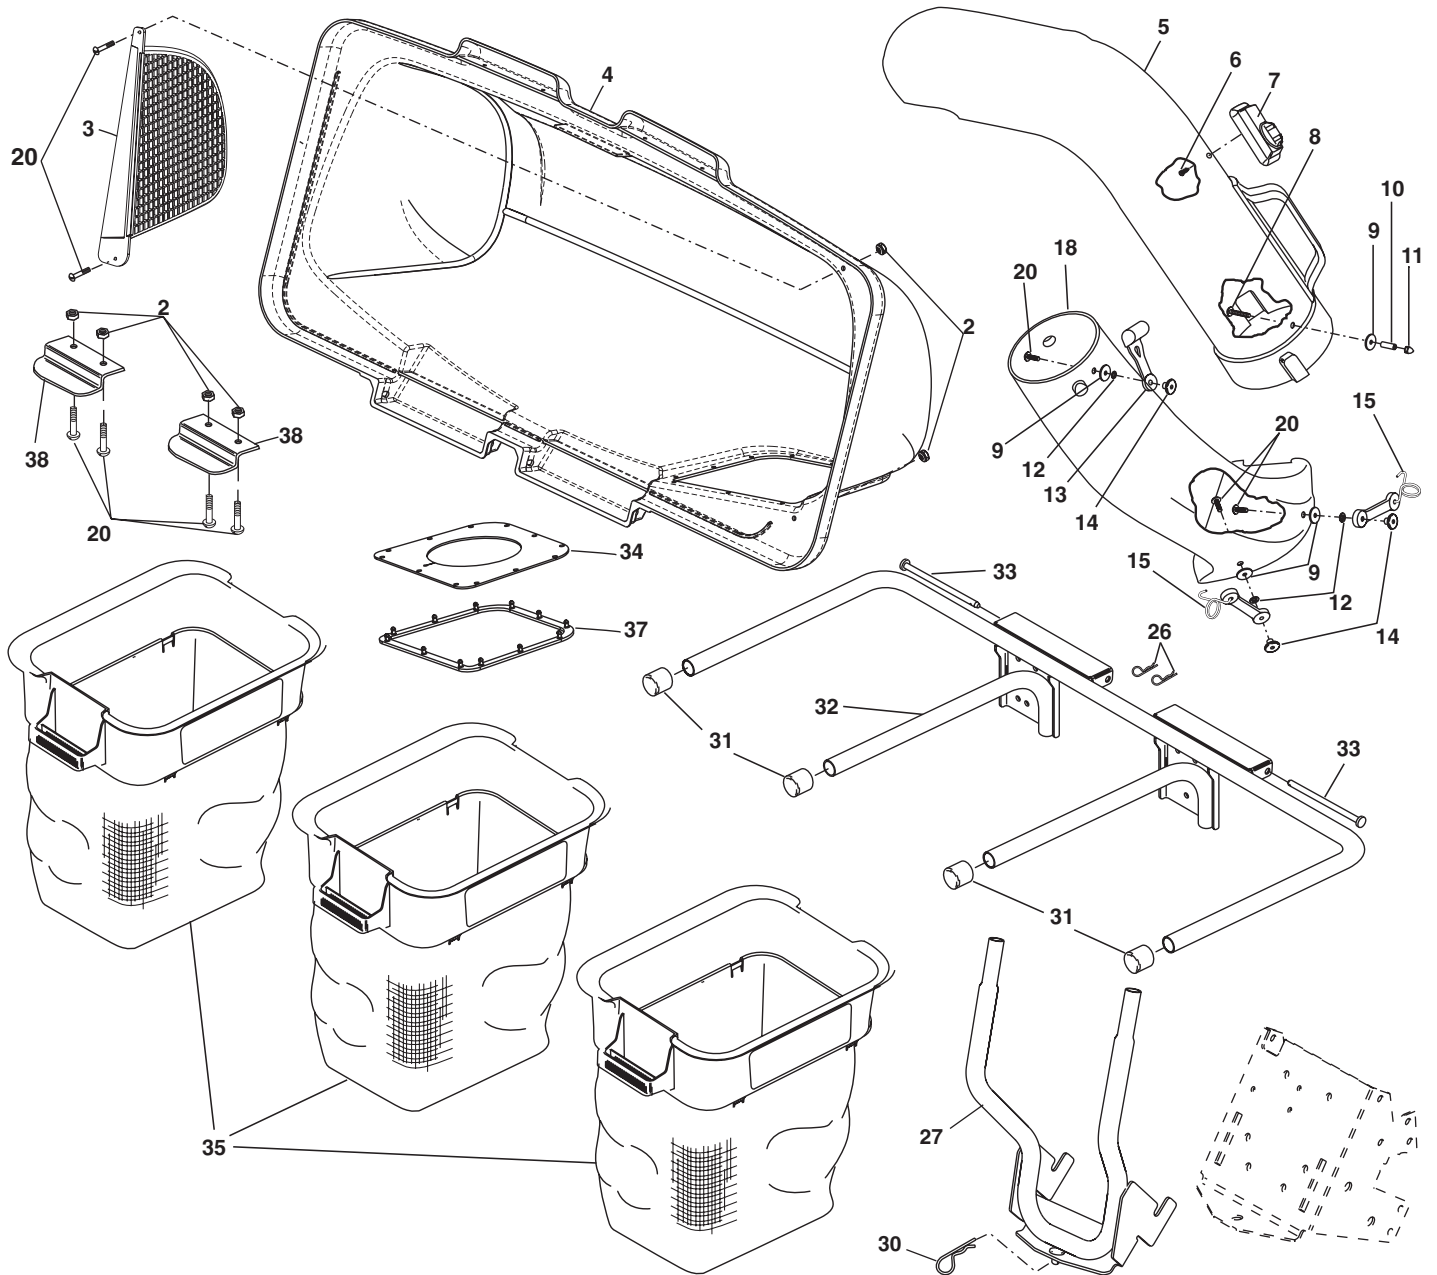

Model Number H342SG
Product No. 960 73 00-08
42 Inch Mower
Grass Catcher

- **Repair Parts**

 **Husqvarna**

REPAIR PARTS

GRASS CATCHER - MODEL NUMBER H342SG (PRODUCT NO. 960 73 00-08)

KEY NO.	PART NO.	DESCRIPTION	KEY NO.	PART NO.	DESCRIPTION
2	532069180	Nut, Crownlock #10-24	18	532162803	Chute, Lower
3	532192709	Screen, Cover	20	871161010	Screw #10-24 x 5/8
4	532195373	Cover Assembly (Includes 34, 37)	26	532004939	Spring, Retainer
5	532414960	Chute, Upper	27	532198128	Support Assembly
6	818021008	Screw, Special #10-14x1/2	30	532165898	Spring, Retainer
7	532130933	Full Bag Indicator	31	532174083	Plug, Tubing End
8	532087175	Screw, #10-24 x 1-1/8	32	532176990	Bagger, Frame
9	819061216	Washer 3/16x3/4x16 Ga.	33	532192786	Pin, Hinge
10	532007206	Spacer, Split	34	532192550	Gasket, Cover
11	532060867	Nut, Acorn #10-24	35	532400226	Container
12	810071000	Washer, lock	37	532192603	Seal, Cover
13	532109808	Latch, Chute	38	532130895	Latch Handle, Cover
14	532125004	Nut, Weld	--	532411521	Owner's Manual, English/French
15	532160793	Latch	--	532411522	Owner's Manual, Spanish