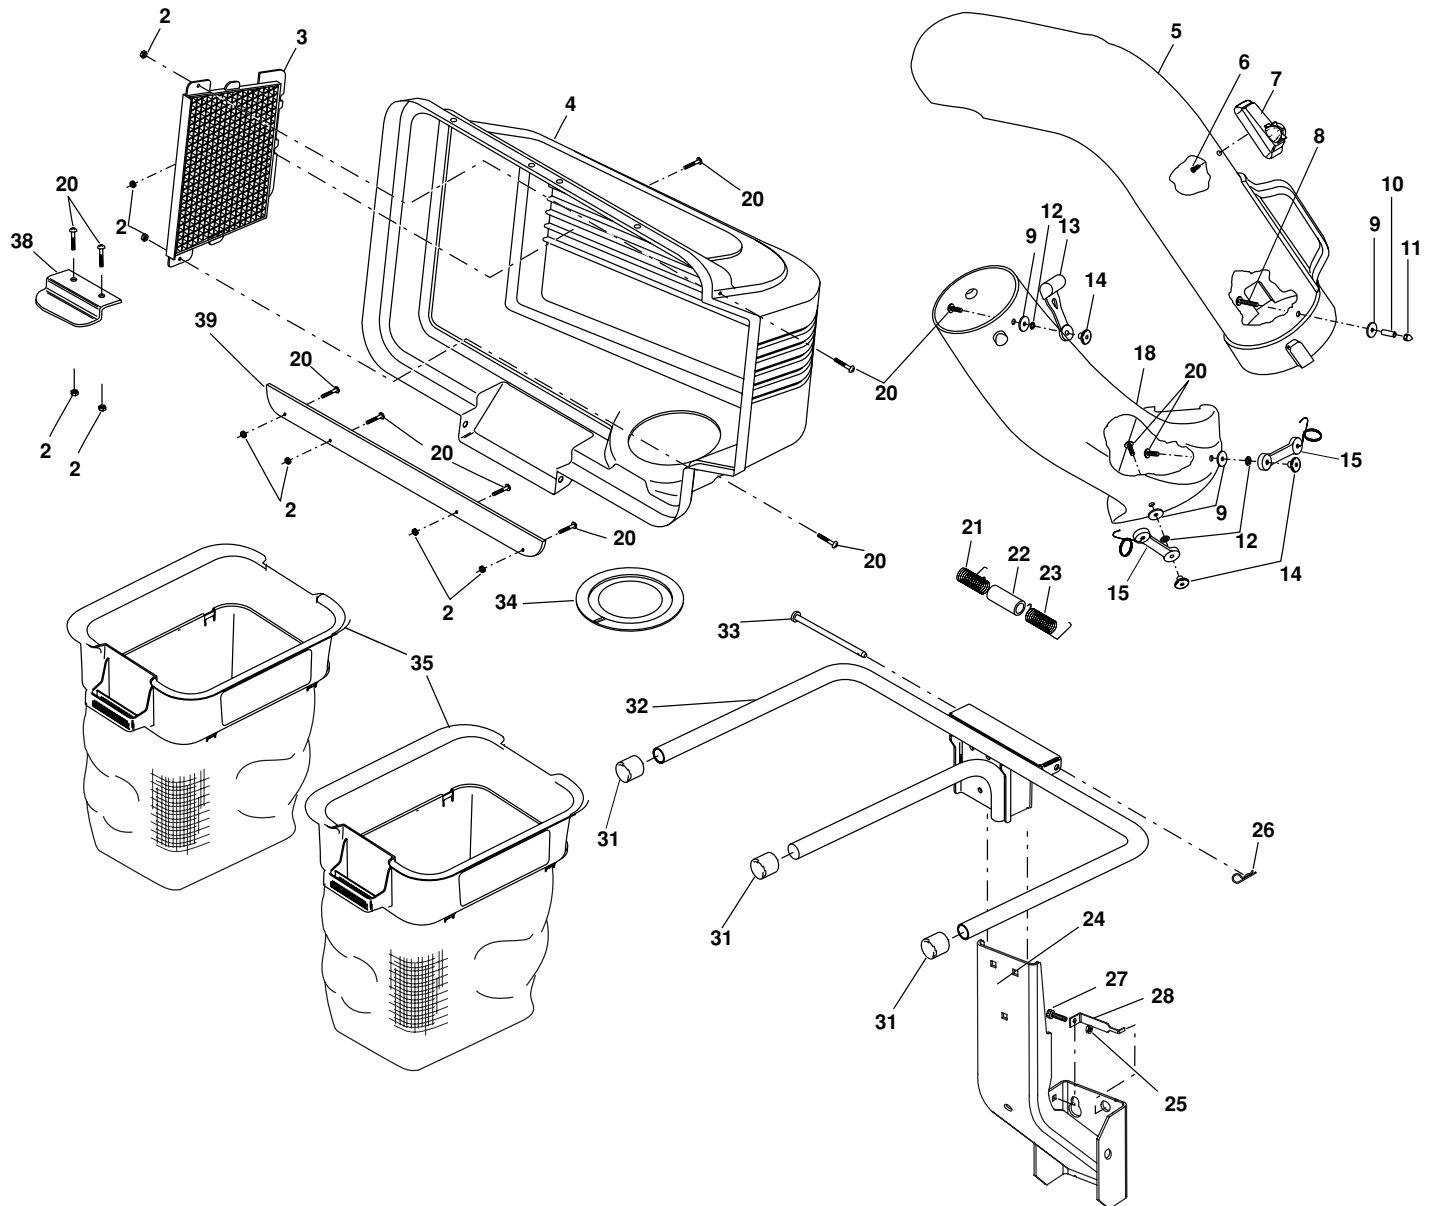

**Model Number H242SL**  
**Product No. 960 73 00-04**  
**42 Inch Mower**  
**Grass Catcher**

- **Repair Parts**

---

 **Husqvarna**

# REPAIR PARTS

## GRASS CATCHER - MODEL NUMBER H242SL (PRODUCT NO. 960 73 00-04)

KEY NO.	PART NO.	DESCRIPTION
2	532069180	Nut, Crownlock #10-24
3	532127533	Screen, Cover
4	532171061	Cover Assembly (Includes 3, 38, 39)
5	532126840	Chute, Upper
6	818021008	Screw, Special #10-14x1/2
7	532130933	Full Bag Indicator
8	532087175	Screw, #10-24 x 1-1/8
9	819061216	Washer 3/16x3/4x16 Ga.
10	532007206	Spacer, Split
11	532060867	Nut, Acorn #10-24
12	810071000	Washer, lock
13	532109808	Latch, Chute
14	532125004	Nut, Weld
15	532160793	Latch, Hook
18	532162803	Chute, Lower
20	871081010	Screw #10-24 x 5/8

KEY NO.	PART NO.	DESCRIPTION
21	532132796	Spring, Cover L.H. (black)
22	532133235	Spacer, Cover
23	532132983	Spring, Cover R.H. (gray)
24	532180923	Support Assemble
25	873800400	Locknut
26	532124670	Spring, Retainer
27	872140405	Bolt
28	532179745	Bracket, Lock
31	532174083	Plug, Tubing End
32	532179746	Bagger, Frame
33	532192786	Pin, Hinge
34	532127534	Gasket, Cover
35	532400226	Container
38	532130895	Latch Handle, Cover
39	532155042	Strip, Reinforcement
--	532411276	Owner's Manual, English/French
--	532411277	Owner's Manual, Spanish