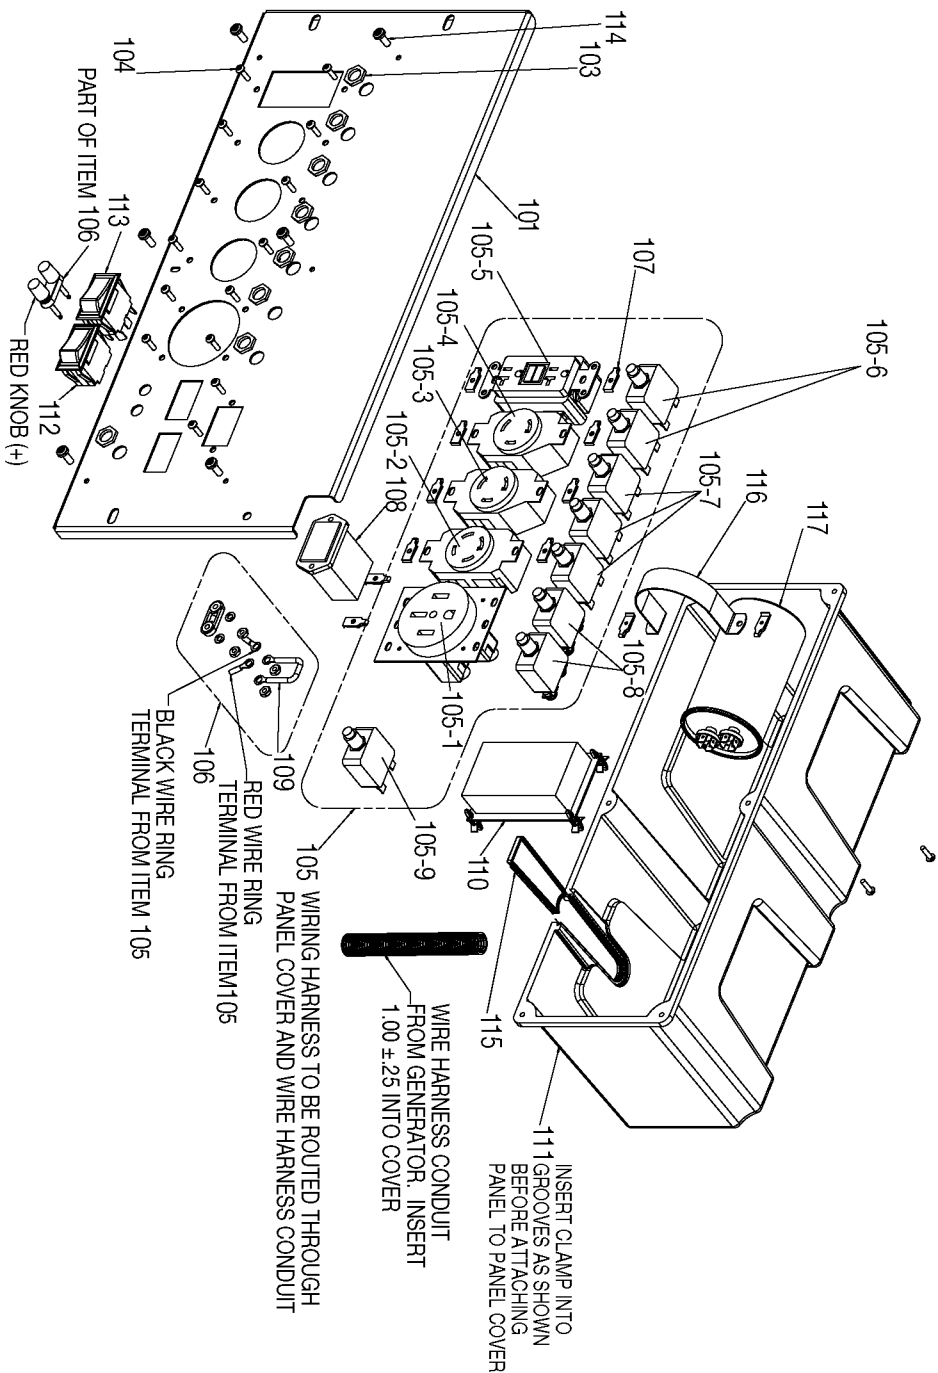

NOTE: TORQUE 120-144 IN-LBS FOR ALL NUTS

LUBE WITH LIGHT
OIL OR SOAP
PRIOR TO
INSTALLATION 26

44 TORQUE
20-30 IN-LBS

37
TORQUE
10-20
IN-LBS

TORQUE 96-120 IN-LBS 49

FRAME COMPONENT SHOWN
OUT OF PLACE FOR CLARITY

INSTALL GASKETS PRIOR
 TO INSTALLING
 TORQUE NUTS
 TO 230-250 IN-LBS

Parts List for H1000 Type 1

Item Number	Part Number	Description	Qty Required
1	Z-GS-0795	TANK FUEL 7G SS	1
2	000000-00	No Longer Available	1
3	Z-A14582	HOSE FUEL	1
4	000000-00	No Longer Available	1
4	000000-00	No Longer Available	1
5	GS-0863	CAP FUEL W/GAUGE	1
6	91895680	SCREW .250-20X.750 H	1
7	SSN-632	WASHER .875 OD .375	1
8	GS-0227	CLAMP FUEL .50	1
9	GS-0033	ISOLATOR VIBRATION 1	1
10	SSF-8150	NUT .312-18 UNC HEX	1
11	GS-0492	SPACER 5/16	1
12	000000-00	No Longer Available	1
13	SS-12-CD	SCREW .313-18X.750 H	1
14	D27186	ASSY WIRE HARNESS H1	1
16	GS-0872	RESISTOR 10K OHM	2
16	GS-0871	DIODE 10AMP 1000V	2
16	Z-D27164	ASSY GEN 6.014 120/2	1
19	N017772	LOCK WASHER	1
20	GS-0118	STRAP GROUND	1
21	330016-13	WASHER	1
22	SSF-3121-ZN	SCREW .313-18X1.75 H	1
23	GS-0117	LUG GROUND	1
24	N002562	SCREW	1
25	000000-00	No Longer Available	1
26	N103455	GROMMET	1
27	GS-0437	DRAIN COCK	1

Parts List for H1000 Type 1

Item Number	Part Number	Description	Qty Required
309	SSN-622	PIN COTTER 7/64 X 1.	1
310	D21722	AXLE 10KW	1
311	GS-0213-1	SPACER AXLE	1
312	A11292	WHEEL PNUEMATIC 12.2	2
313	SSF-591	WASHER .625 PUSH NUT	2
314	SSN-623	WASHER FLAT STEEL 1.	1