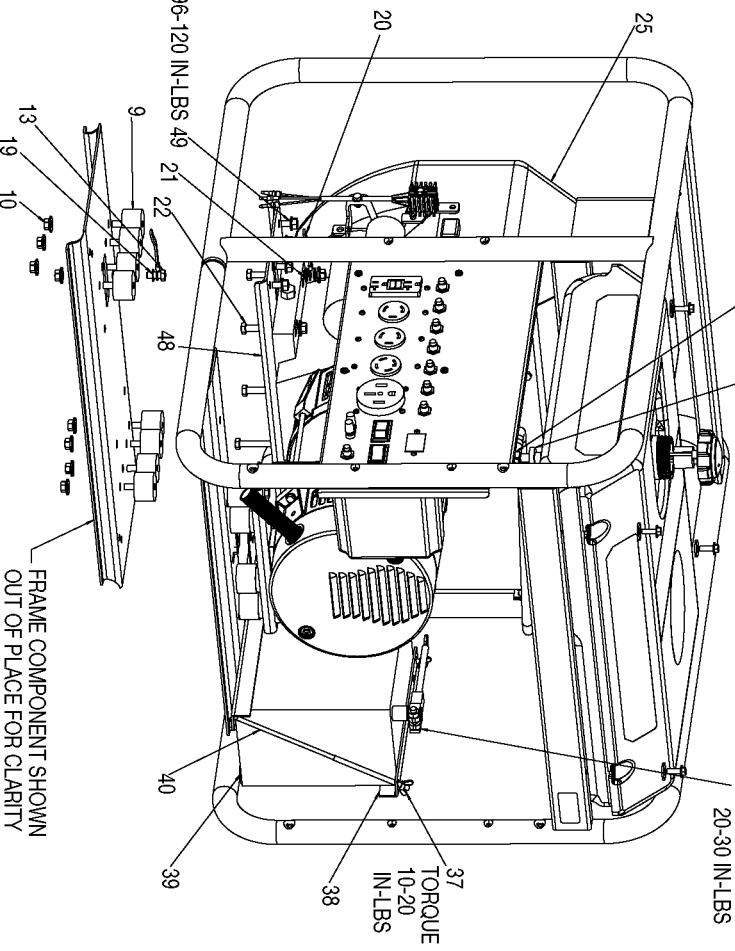

NOTE: TORQUE 120-144 IN-LBS FOR ALL NUTS

LUBE WITH LIGHT
OIL OR SOAP
PRIOR TO
INSTALLATION 26

44 TORQUE
20-30 IN-LBS

37
TORQUE
10-20
IN-LBS

TORQUE 96-120 IN-LBS 49

FRAME COMPONENT SHOWN
OUT OF PLACE FOR CLARITY

INSTALL GASKETS PRIOR
 TO INSTALLING
 TORQUE NUTS
 TO 230-250 IN-LBS

Parts List for H1000 Type 1

Item Number	Part Number	Description	Qty Required
1	Z-GS-0795	TANK FUEL 7G SS	1
2	000000-00	No Longer Available	1
3	Z-A14582	HOSE FUEL	1
4	000000-00	No Longer Available	1
4	000000-00	No Longer Available	1
5	GS-0863	CAP FUEL W/GAUGE	1
6	91895680	SCREW .250-20X.750 H	1
7	SSN-632	WASHER .875 OD .375	1
8	GS-0227	CLAMP FUEL .50	1
9	GS-0033	ISOLATOR VIBRATION 1	1
10	SSF-8150	NUT .312-18 UNC HEX	1
11	GS-0492	SPACER 5/16	1
12	000000-00	No Longer Available	1
13	SS-12-CD	SCREW .313-18X.750 H	1
14	D27186	ASSY WIRE HARNESS H1	1
16	GS-0872	RESISTOR 10K OHM	2
16	GS-0871	DIODE 10AMP 1000V	2
16	Z-D27164	ASSY GEN 6.014 120/2	1
19	N017772	LOCK WASHER	1
20	GS-0118	STRAP GROUND	1
21	330016-13	WASHER	1
22	SSF-3121-ZN	SCREW .313-18X1.75 H	1
23	GS-0117	LUG GROUND	1
24	N002562	SCREW	1
25	000000-00	No Longer Available	1
26	N103455	GROMMET	1
27	GS-0437	DRAIN COCK	1

Parts List for H1000 Type 1

Item Number	Part Number	Description	Qty Required
309	SSN-622	PIN COTTER 7/64 X 1.	1
310	D21722	AXLE 10KW	1
311	GS-0213-1	SPACER AXLE	1
312	A11292	WHEEL PNUEMATIC 12.2	2
313	SSF-591	WASHER .625 PUSH NUT	2
314	SSN-623	WASHER FLAT STEEL 1.	1