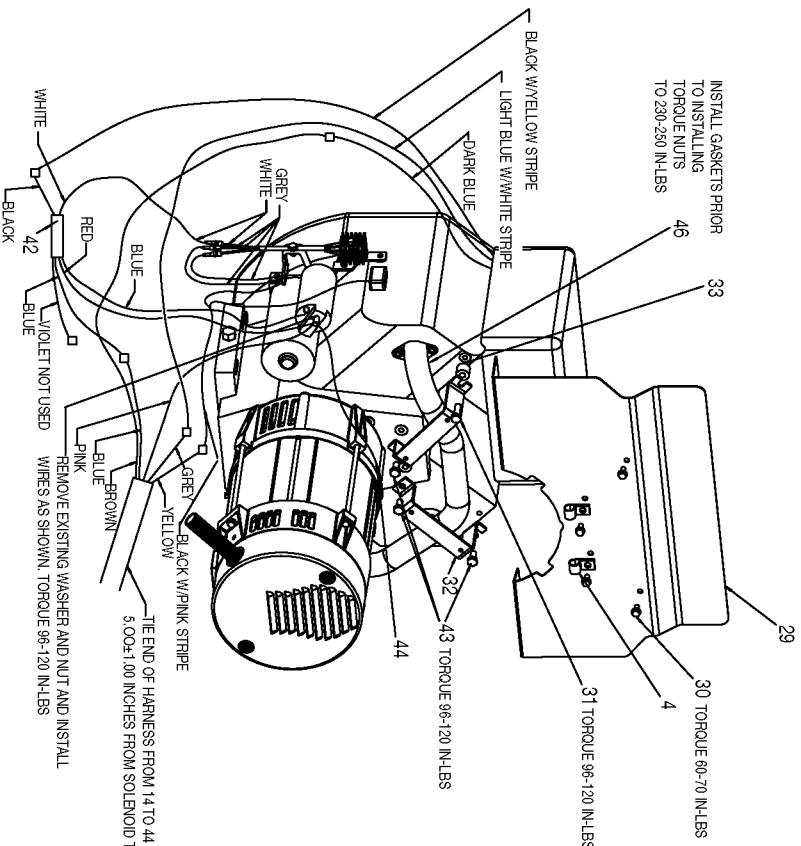

INSTALL GASKETS PRIOR
 TO INSTALLING
 TORQUE NUTS
 TO 230-250 IN-LBS

Parts List for H1000 Type 1

Item Number	Part Number	Description	Qty Required
1	Z-GS-0795	TANK FUEL 7G SS	1
2	000000-00	No Longer Available	1
3	Z-A14582	HOSE FUEL	1
4	000000-00	No Longer Available	1
4	000000-00	No Longer Available	1
5	GS-0863	CAP FUEL W/GAUGE	1
6	91895680	SCREW .250-20X.750 H	1
7	SSN-632	WASHER .875 OD .375	1
8	GS-0227	CLAMP FUEL .50	1
9	GS-0033	ISOLATOR VIBRATION 1	1
10	SSF-8150	NUT .312-18 UNC HEX	1
11	GS-0492	SPACER 5/16	1
12	000000-00	No Longer Available	1
13	SS-12-CD	SCREW .313-18X.750 H	1
14	D27186	ASSY WIRE HARNESS H1	1
16	GS-0872	RESISTOR 10K OHM	2
16	GS-0871	DIODE 10AMP 1000V	2
16	Z-D27164	ASSY GEN 6.014 120/2	1
19	N017772	LOCK WASHER	1
20	GS-0118	STRAP GROUND	1
21	330016-13	WASHER	1
22	SSF-3121-ZN	SCREW .313-18X1.75 H	1
23	GS-0117	LUG GROUND	1
24	N002562	SCREW	1
25	000000-00	No Longer Available	1
26	N103455	GROMMET	1
27	GS-0437	DRAIN COCK	1

Parts List for H1000 Type 1

Item Number	Part Number	Description	Qty Required
309	SSN-622	PIN COTTER 7/64 X 1.	1
310	D21722	AXLE 10KW	1
311	GS-0213-1	SPACER AXLE	1
312	A11292	WHEEL PNUEMATIC 12.2	2
313	SSF-591	WASHER .625 PUSH NUT	2
314	SSN-623	WASHER FLAT STEEL 1.	1