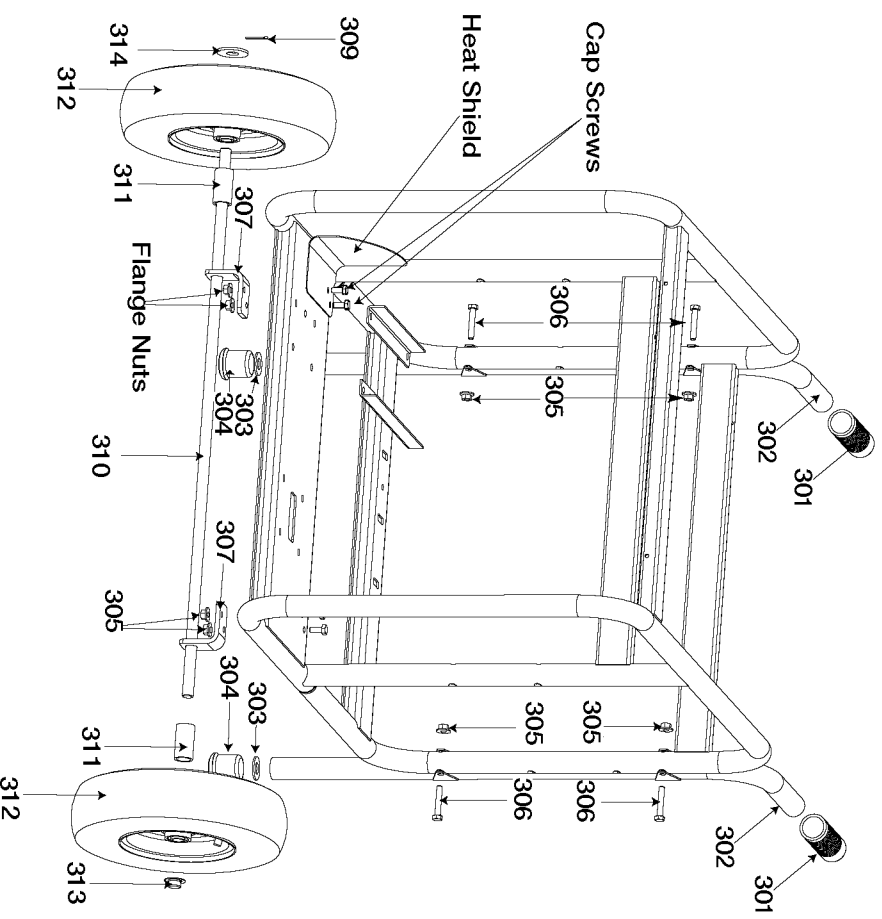

NOTE: TORQUE 120-144 IN-LBS FOR ALL NUTS

LUBE WITH LIGHT
OIL OR SOAP
PRIOR TO
INSTALLATION 26

44 TORQUE
20-30 IN-LBS

37
TORQUE
10-20
IN-LBS

TORQUE 96-120 IN-LBS 49

FRAME COMPONENT SHOWN
OUT OF PLACE FOR CLARITY

INSTALL GASKETS PRIOR
 TO INSTALLING
 TORQUE NUTS
 TO 230-250 IN-LBS

Parts List for H1000 Type 1

Item Number	Part Number	Description	Qty Required
1	Z-GS-0795	TANK FUEL 7G SS	1
2	000000-00	No Longer Available	1
3	Z-A14582	HOSE FUEL	1
4	000000-00	No Longer Available	1
4	000000-00	No Longer Available	1
5	GS-0863	CAP FUEL W/GAUGE	1
6	91895680	SCREW .250-20X.750 H	1
7	SSN-632	WASHER .875 OD .375	1
8	GS-0227	CLAMP FUEL .50	1
9	GS-0033	ISOLATOR VIBRATION 1	1
10	SSF-8150	NUT .312-18 UNC HEX	1
11	GS-0492	SPACER 5/16	1
12	000000-00	No Longer Available	1
13	SS-12-CD	SCREW .313-18X.750 H	1
14	D27186	ASSY WIRE HARNESS H1	1
16	GS-0872	RESISTOR 10K OHM	2
16	GS-0871	DIODE 10AMP 1000V	2
16	Z-D27164	ASSY GEN 6.014 120/2	1
19	N017772	LOCK WASHER	1
20	GS-0118	STRAP GROUND	1
21	330016-13	WASHER	1
22	SSF-3121-ZN	SCREW .313-18X1.75 H	1
23	GS-0117	LUG GROUND	1
24	N002562	SCREW	1
25	000000-00	No Longer Available	1
26	N103455	GROMMET	1
27	GS-0437	DRAIN COCK	1

Parts List for H1000 Type 1

Item Number	Part Number	Description	Qty Required
309	SSN-622	PIN COTTER 7/64 X 1.	1
310	D21722	AXLE 10KW	1
311	GS-0213-1	SPACER AXLE	1
312	A11292	WHEEL PNUEMATIC 12.2	2
313	SSF-591	WASHER .625 PUSH NUT	2
314	SSN-623	WASHER FLAT STEEL 1.	1