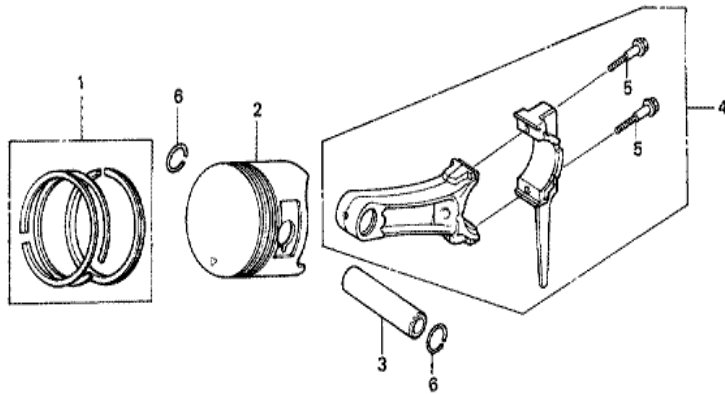

Z1D0-E0800

<u>Ref</u>	<u>Partnumber</u>	<u>Description</u>	<u>GX270T</u>	<u>Serial Numbers</u>
001	13010-Z1D-801	RING SET, PISTON (STD.) (RIKEN)	1	
001	13011-Z1D-801	RING SET, PISTON (0.25) (RIKEN)	(1)	
001	13012-Z1D-801	RING SET, PISTON (0.50) (RIKEN)	(1)	
001	13013-Z1D-801	RING SET, PISTON (0.75) (RIKEN)	(1)	
002	13101-ZH9-000	PISTON (STD.)	1	
002	13102-ZH9-000	PISTON (0.25)	(1)	
002	13102-ZH9-000	PISTON (0.25)	(1)	
002	13102-ZH9-000	PISTON (0.25)	(1)	
002	13103-ZH9-000	PISTON (0.50)	(1)	
002	13103-ZH9-000	PISTON (0.50)	(1)	
002	13103-ZH9-000	PISTON (0.50)	(1)	
002	13104-ZH9-000	PISTON (0.75)	(1)	
002	13104-ZH9-000	PISTON (0.75)	(1)	
<u>Ref</u>	<u>Partnumber</u>	<u>Description</u>	<u>GX270T</u>	<u>Serial Numbers</u>
002	13104-ZH9-000	PISTON (0.75)	(1)	
003	13111-ZE2-000	PIN, PISTON	1	
004	13200-Z1D-000	ROD ASSY., CONNECTING (STD.)	1	
004	13200-Z1D-305	ROD ASSY., CONNECTING (0.25 UNDER SIZE)	(1)	
005	90001-ZE8-000	BOLT, CONNECTING ROD	2	
006	90551-ZE1-000	CLIP, PISTON PIN, 18MM	2