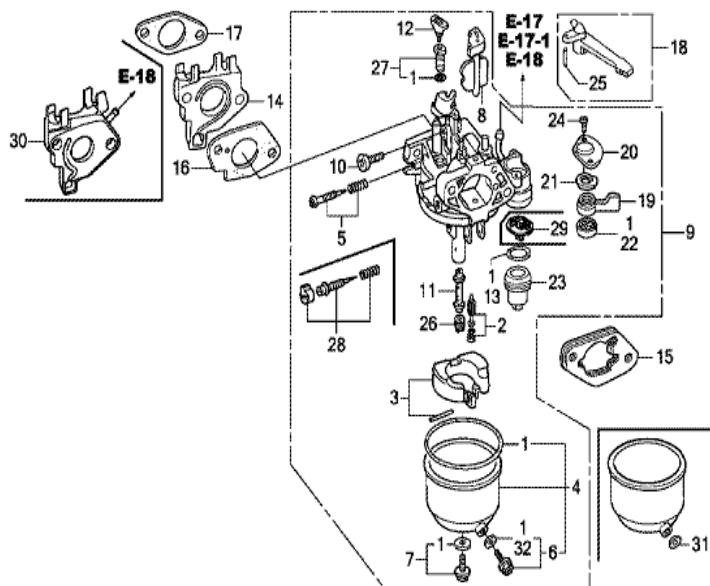

Z1D0E1100B

Ref	Partnumber	Description	GX270T	Serial Numbers
001	28400-ZE2-W01ZN	STARTER ASSY., RECOIL *R280 *	1	
002	28410-ZE2-W01ZN	CASE COMP., RECOIL STARTER *R280 *	1	
003	28421-ZE2-W01	PULLEY, RECOIL STARTER	1	
004	28422-ZE2-W01	RATCHET, STARTER	2	
005	28441-ZE2-W01	SPRING, FRICTION	1	
006	28442-ZE2-W01	SPRING, STARTER RETURN	1	
007	28443-ZE2-W01	SPRING, RATCHET	2	
008	28444-ZE2-W01	RETAINER, SPRING	1	
009	28461-ZE2-W02	GRIP, STARTER	1	
010	28462-ZE2-W11	ROPE, RECOIL STARTER	1	
011	90004-ZE2-W01	SCREW, CENTER	1	
012	90008-ZE2-003	BOLT, FLANGE, 6X10	3	

Ref	Partnumber	Description	GX270T	Serial Numbers
001	16731-ZE2-003	CLIP, TUBE	1	
002	19610-ZE2-010ZL	COVER COMP., FAN *R280 *	1	
003	19631-ZE2-D00	SHROUD	1	
005	36100-ZF6-P81	SWITCH ASSY., ENGINE STOP	1	
009	90013-883-000	BOLT, FLANGE, 6X12 (CT200)	6	