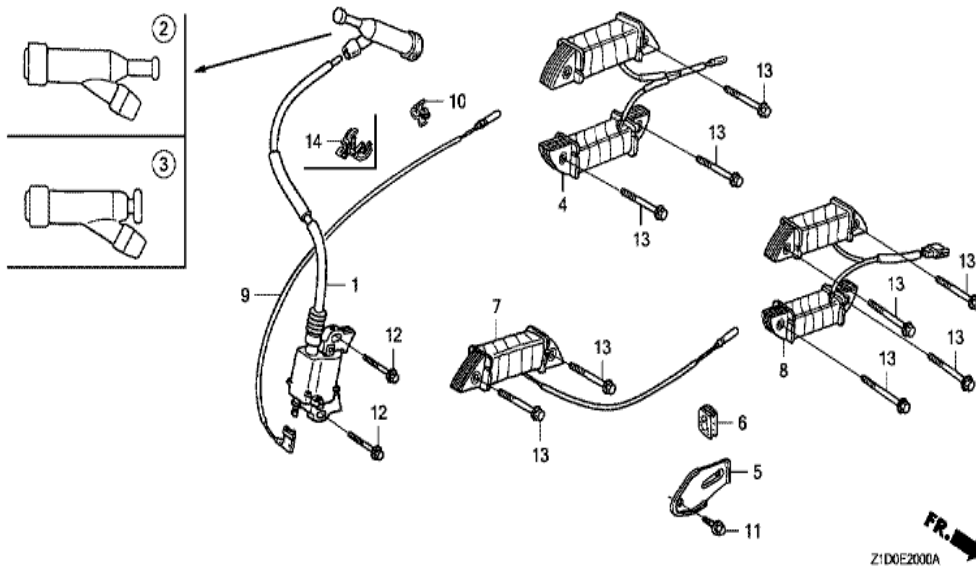

Ref	Partnumber	Description	GX270T	Serial Numbers
001	16854-ZH8-000	RUBBER, SUPPORTER (107MM)	1	
002	16955-ZE1-000	JOINT, FUEL TANK	1	
003	17510-ZE2-020ZA	TANK COMP., FUEL *NH31 *	1	
004	17620-ZOT-813	CAP COMP., FUEL FILLER (CHROME PLATED) (1	
005	17631-ZOT-801	PACKING, FUEL FILLER CAP (39X62X3) (RADI	1	
007	91353-671-004	O-RING, 14MM (NOK)	1	
008	94050-08000	NUT, FLANGE, 8MM	2	
009	95001-4522240	TUBE, FUEL, 4.5X222 (95001-45001-60M)	1	
010	95002-02080	CLIP, TUBE (B8)	2	
011	95701-0802500	BOLT, FLANGE, 8X25	2	

Ref	Partnumber	Description	GX270T	Serial Numbers
001	12200-Z1D-405	HEAD COMP., CYLINDER	1	
002	12204-ZE2-306	GUIDE, IN. VALVE (O.S.)	1	
003	12205-ZE2-305	GUIDE, EX. VALVE (OS)	1	
004	12216-ZE2-300	CLIP, VALVE GUIDE	1	
005	12251-ZH9-000	GASKET, CYLINDER HEAD	1	
005	12251-ZH9-000	GASKET, CYLINDER HEAD	1	
006	12310-ZE2-020	COVER COMP., HEAD	1	
007	12391-ZE2-020	PACKING, HEAD COVER	1	
008	90014-ZE2-000	BOLT, HEAD COVER	1	
009	90042-ZE2-000	BOLT, STUD, 8X123	2	
010	90441-ZE2-010	WASHER COMP., HEAD COVER	1	
011	92900-080320E	BOLT, STUD, 8X32	2	
013	94301-12200	DOWEL PIN, 12X20	2	
Ref	Partnumber	Description	GX270T	Serial Numbers
014	95005-1110030	TUBE, 11X100 (95005-11001-30M)	1	
015	95701-1008000	BOLT, FLANGE, 10X80	4	
016	98079-55876	PLUG, SPARK (BPR5ES) (NGK)	(1)	
016	98079-56876	PLUG, SPARK (BPR6ES) (NGK)	1	