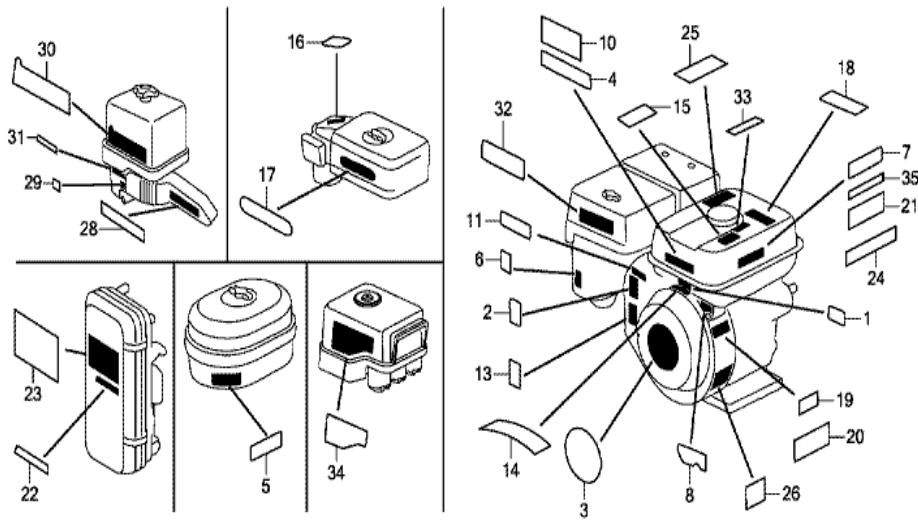

Z1D0E2800K

<u>Ref</u>	<u>Partnumber</u>	<u>Description</u>	<u>GX270T</u>	<u>Serial Numbers</u>
003	87521-ZH9-030	EMBLEM (GX270 9.0)	1	
006	87528-ZF6-W40	MARK, CHOKE (BLACK)	1	
010	87516-Z0T-800	MARK, OPERATOR CAUTION	1	
011	87532-ZH8-W40	MARK, THROTTLE INDICATION	1