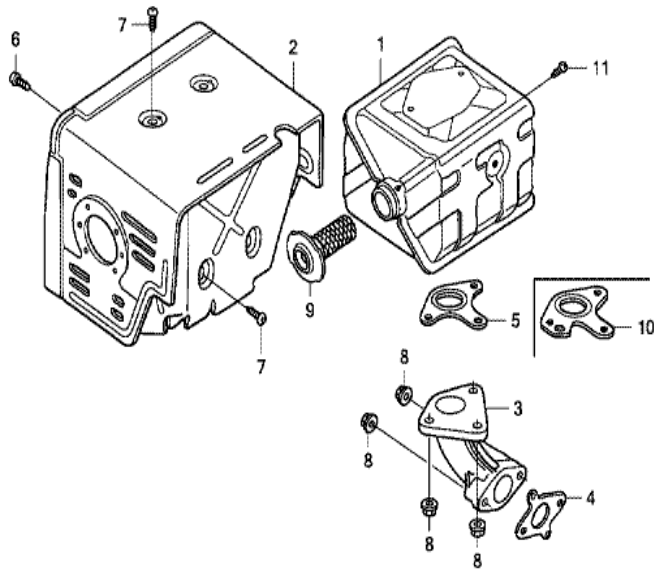

FR. →
Z1D0E1601A

Ref	Partnumber	Description	GX270T	Serial Numbers
001	18310-ZE2-W61	MUFFLER COMP. (100DB)	1	
002	18320-ZE2-W61	PROTECTOR COMP., MUFFLER	1	
003	18330-ZH9-N00	PIPE, EX.	1	
004	18333-ZF6-W01	GASKET, EX. PIPE	1	
005	18381-ZE2-800	GASKET, MUFFLER (NIPPON LEAKLESS)	1	
006	90006-ZE2-000	SCREW, TAPPING, 6X10	1	
007	90050-ZE1-000	SCREW, TAPPING, 5X8	4	
008	94050-08000	NUT, FLANGE, 8MM	5