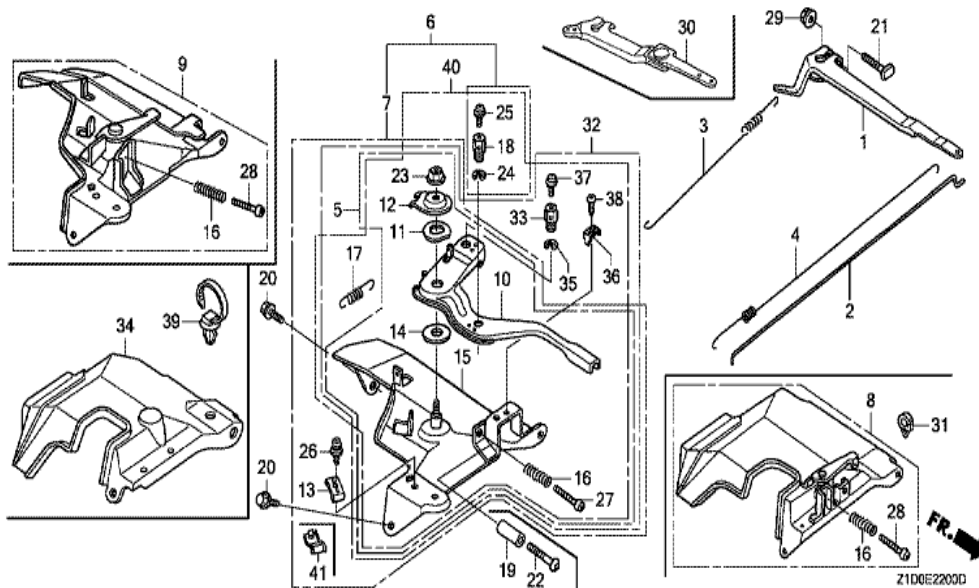

Ref	Partnumber	Description	GX270T	Serial Numbers
001	16551-ZE2-000	ARM, GOVERNOR	1	
002	16555-ZE2-000	ROD, GOVERNOR	1	
003	16561-ZE2-000	SPRING, GOVERNOR (L=145.0MM) (WIRE DIAME	1	
004	16562-ZE2-000	SPRING, THROTTLE RETURN	1	
007	16570-ZE2-W20	CONTROL ASSY. (REMOTE)	1	
010	16571-ZE2-W00	LEVER, CONTROL	1	
011	16574-ZE1-000	SPRING, LEVER	1	
012	16575-ZE2-W00	WASHER, CONTROL LEVER	1	
013	16576-891-000	HOLDER, CABLE	1	
014	16578-ZE1-000	SPACER, CONTROL LEVER	1	
015	16581-ZE2-W00	BASE COMP., CONTROL (###)	1	
016	16584-883-300	SPRING, CONTROL ADJUSTING	1	
017	16592-883-310	SPRING, CABLE RETURN	1	
Ref	Partnumber	Description	GX270T	Serial Numbers
019	16599-ZG1-M10	COLLAR, STOPPER	(1)	
020	90013-883-000	BOLT, FLANGE, 6X12 (CT200)	2	
021	90015-ZE5-010	BOLT, GOVERNOR ARM	1	
022	90016-ZG9-N30	SCREW, RECESSED, 5X25	(1)	
023	90114-SA0-000	NUT, SELF-LOCK, 6MM	1	
026	93500-050160A	SCREW, PAN, 5X16	1	
027	93500-050280A	SCREW, PAN, 5X28	1	
029	94050-06000	NUT, FLANGE, 6MM	1