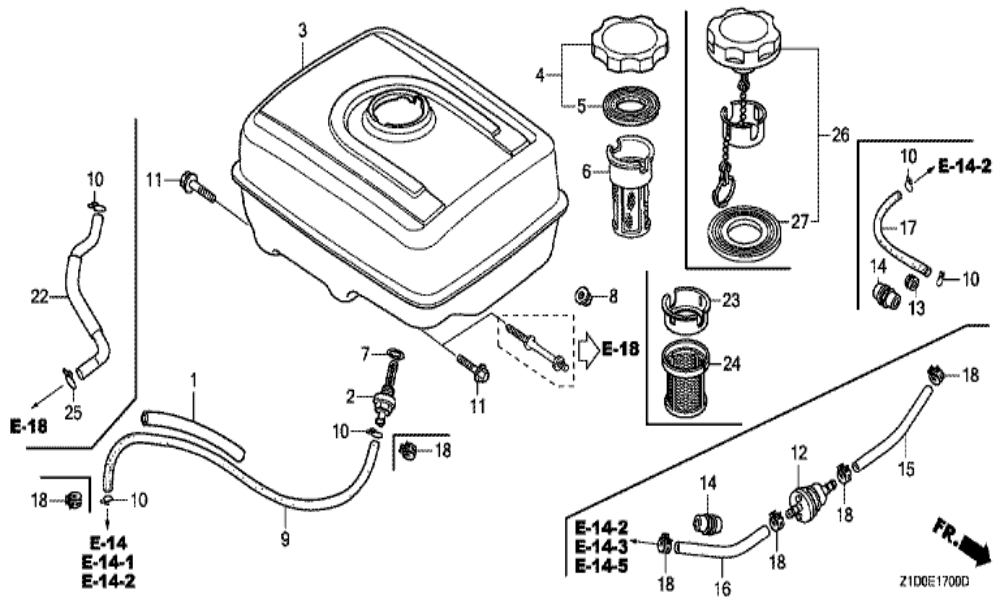

Ref	Partnumber	Description	GX270T	Serial Numbers
001	16854-ZH8-000	RUBBER, SUPPORTER (107MM)	1	
002	16955-ZE1-000	JOINT, FUEL TANK	1	
003	17510-ZE2-020ZA	TANK COMP., FUEL *NH31 *	1	
004	17620-ZOT-813	CAP COMP., FUEL FILLER (CHROME PLATED) (	1	
005	17631-ZOT-801	PACKING, FUEL FILLER CAP (39X62X3) (RADI	1	
007	91353-671-004	O-RING, 14MM (NOK)	1	
008	94050-08000	NUT, FLANGE, 8MM	2	
009	95001-4522240	TUBE, FUEL, 4.5X222 (95001-45001-60M)	1	
010	95002-02080	CLIP, TUBE (B8)	2	
011	95701-0802500	BOLT, FLANGE, 8X25	2