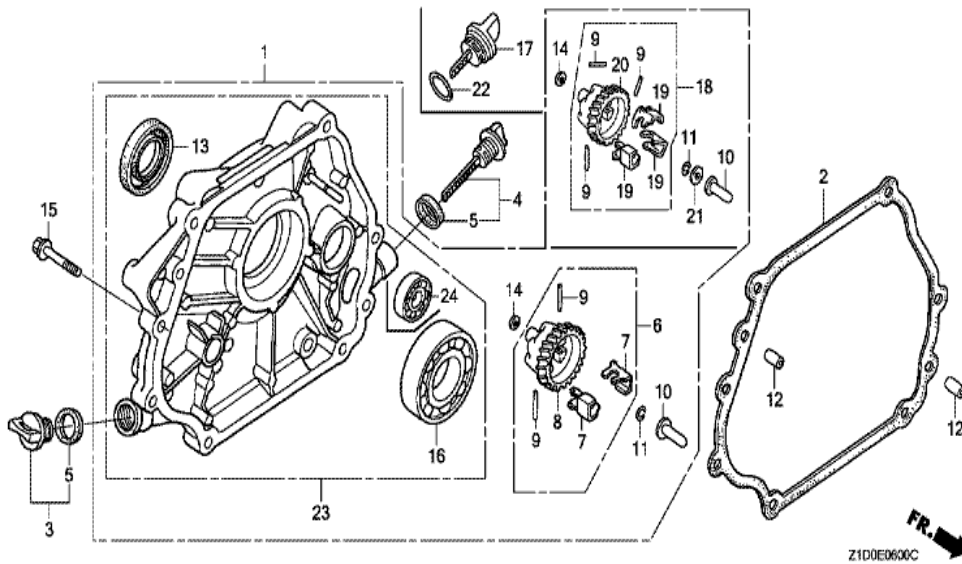

Ref	Partnumber	Description	GX270T	Serial Numbers
001	16551-ZE2-000	ARM, GOVERNOR	1	
002	16555-ZE2-000	ROD, GOVERNOR	1	
003	16561-ZE2-000	SPRING, GOVERNOR (L=145.0MM) (WIRE DIAME	1	
004	16562-ZE2-000	SPRING, THROTTLE RETURN	1	
007	16570-ZE2-W20	CONTROL ASSY. (REMOTE)	1	
010	16571-ZE2-W00	LEVER, CONTROL	1	
011	16574-ZE1-000	SPRING, LEVER	1	
012	16575-ZE2-W00	WASHER, CONTROL LEVER	1	
013	16576-891-000	HOLDER, CABLE	1	
014	16578-ZE1-000	SPACER, CONTROL LEVER	1	
015	16581-ZE2-W00	BASE COMP., CONTROL (###)	1	
016	16584-883-300	SPRING, CONTROL ADJUSTING	1	
017	16592-883-310	SPRING, CABLE RETURN	1	
Ref	Partnumber	Description	GX270T	Serial Numbers
019	16599-ZG1-M10	COLLAR, STOPPER	(1)	
020	90013-883-000	BOLT, FLANGE, 6X12 (CT200)	2	
021	90015-ZE5-010	BOLT, GOVERNOR ARM	1	
022	90016-ZG9-N30	SCREW, RECESSED, 5X25	(1)	
023	90114-SA0-000	NUT, SELF-LOCK, 6MM	1	
026	93500-050160A	SCREW, PAN, 5X16	1	
027	93500-050280A	SCREW, PAN, 5X28	1	
029	94050-06000	NUT, FLANGE, 6MM	1	

Ref	Partnumber	Description	GX270T	Serial Numbers
001	12000-Z1D-406	BARREL ASSY., CYLINDER (ALERT)	1	
002	15510-ZE2-043	SWITCH ASSY., OIL LEVEL	1	
003	16541-ZE2-010	SHAFT, GOVERNOR ARM	1	
004	34150-ZH7-003	ALERT UNIT, OIL	1	
005	90013-883-000	BOLT, FLANGE, 6X12 (CT200)	1	
006	90131-883-000	BOLT, DRAIN PLUG, 12X15	2	
007	90446-KE1-000	WASHER, 8.2X17X0.8	1	
009	91201-Z1D-003	OIL SEAL, 30X46X8 (NOK ASIA)	1	
010	91353-671-004	O-RING, 14MM (NOK)	1	
011	94050-10000	NUT, FLANGE, 10MM	1	
012	94109-12000	WASHER, DRAIN PLUG, 12MM	2	
013	94251-10000	PIN, LOCK, 10MM	1	
014	95701-0601200	BOLT, FLANGE, 6X12	2	