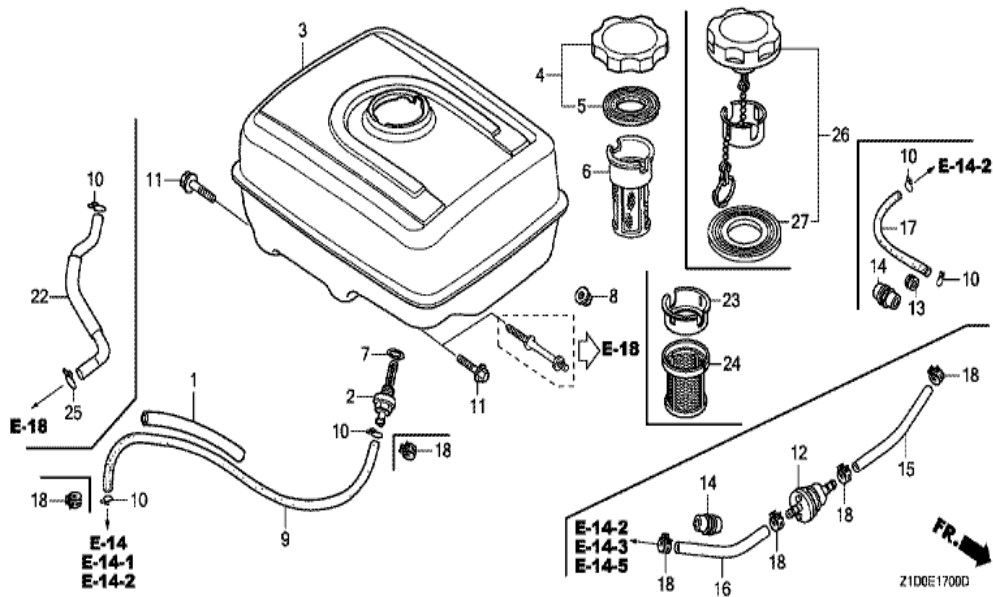

Ref	Partnumber	Description	GX270T	Serial Numbers
001	16854-ZH8-000	RUBBER, SUPPORTER (107MM)	1	
002	16955-ZE1-000	JOINT, FUEL TANK	1	1194370
002	16955-ZE1-010	JOINT, FUEL TANK	1	1194371
003	17510-ZE2-020ZA	TANK COMP., FUEL *NH31 *	1	
004	17620-Z0T-813	CAP COMP., FUEL FILLER (CHROME PLATED) (	1	
004	17620-Z1T-800	CAP COMP., FUEL FILLER (CHROME PLATED) (	1	1176432
005	17631-Z0T-801	PACKING, FUEL FILLER CAP (39X62X3) (RADI	1	
005	17631-Z1T-800	PACKING, FUEL FILLER CAP (39X62X3) (TOUY	1	1176432
007	91353-671-004	O-RING, 14MM (NOK)	1	
008	94050-08000	NUT, FLANGE, 8MM	2	
009	95001-4522240	TUBE, FUEL, 4.5X222 (95001-45001-60M)	1	
010	95002-02080	CLIP, TUBE (B8)	2	
011	95701-0802500	BOLT, FLANGE, 8X25	2