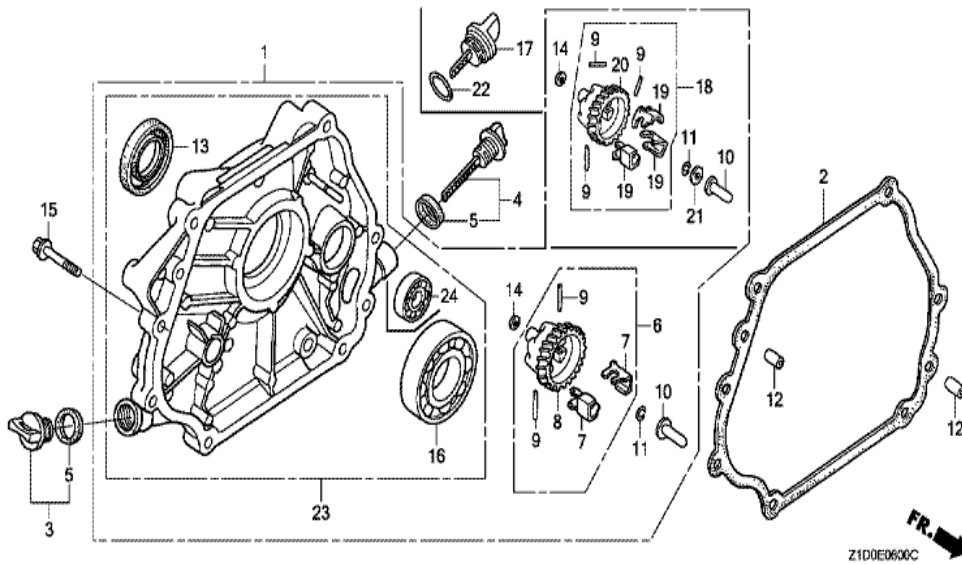

Ref	Partnumber	Description	GX270T	Serial Numbers
001	16551-ZE2-000	ARM, GOVERNOR	1	
002	16555-ZE2-000	ROD, GOVERNOR	1	
003	16561-ZE2-000	SPRING, GOVERNOR (L=145.0MM) (WIRE DIAME	1	
004	16562-ZE2-000	SPRING, THROTTLE RETURN	1	
007	16570-ZE2-W20	CONTROL ASSY. (REMOTE)	1	
010	16571-ZE2-W00	LEVER, CONTROL	1	
011	16574-ZE1-000	SPRING, LEVER	1	
012	16575-ZE2-W00	WASHER, CONTROL LEVER	1	
013	16576-891-000	HOLDER, CABLE	1	
014	16578-ZE1-000	SPACER, CONTROL LEVER	1	
015	16581-ZE2-W00	BASE COMP., CONTROL (###)	1	
016	16584-883-300	SPRING, CONTROL ADJUSTING	1	
017	16592-883-310	SPRING, CABLE RETURN	1	
Ref	Partnumber	Description	GX270T	Serial Numbers
020	90013-883-000	BOLT, FLANGE, 6X12 (CT200)	2	
021	90015-ZE5-010	BOLT, GOVERNOR ARM	1	
023	90114-SA0-000	NUT, SELF-LOCK, 6MM	1	
026	93500-050160A	SCREW, PAN, 5X16	1	
027	93500-050280A	SCREW, PAN, 5X28	1	
029	94050-06000	NUT, FLANGE, 6MM	1	

Z1D0E2800K

Ref	Partnumber	Description	GX270T	Serial Numbers
001	87135-ZE2-020	LABEL, E-SPEC (15.5X27.5)	1	
003	87521-ZH9-030	EMBLEM (GX270 9.0)	1	1092598
003	87521-ZH9-040	EMBLEM (GX270)	1	1092599
004	87522-Z0T-800	LABEL, CAUTION	2	
006	87528-ZE2-810	MARK, CHOKE (ORANGE)	1	
013	87114-ZH7-000	LABEL, WARNING (NOT CERTIFIED FOR SALE)	1	

Z1DGE29000

<u>Ref</u>	<u>Partnumber</u>	<u>Description</u>	<u>GX270T</u>	<u>Serial Numbers</u>
007	89216-Z0T-800	WRENCH, SPARK PLUG	1	
008	89219-805-000	HANDLE, BOX WRENCH	1	
009	99001-10120	SPANNER, 10X12	1	
011	99001-14170	SPANNER, 14X17	1	
015	99008-02300	BAG, TOOL, 230MM	1	

Ref	Partnumber	Description	GX270T	Serial Numbers
001	12000-Z1D-405	BARREL ASSY., CYLINDER (STD.)	1	
003	16541-ZE2-010	SHAFT, GOVERNOR ARM	1	
006	90131-883-000	BOLT, DRAIN PLUG, 12X15	2	
007	90446-KE1-000	WASHER, 8.2X17X0.8	1	
009	91201-Z1D-003	OIL SEAL, 30X46X8 (NOK ASIA)	1	
012	94109-12000	WASHER, DRAIN PLUG, 12MM	2	
013	94251-10000	PIN, LOCK, 10MM	1	