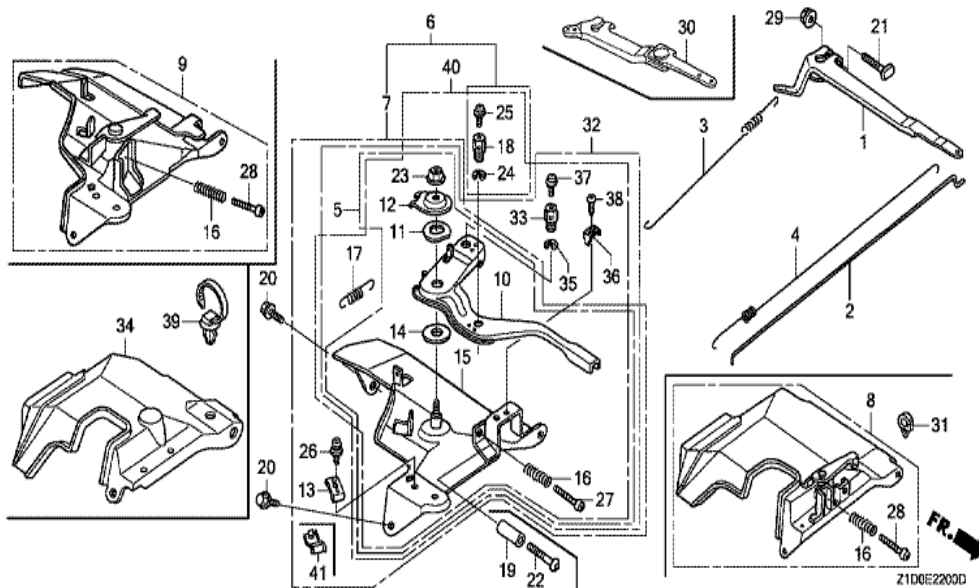

Ref	Partnumber	Description	GX270T	Serial Numbers
001	19511-ZE2-000	FAN, COOLING	1	
002	28450-ZE2-W11	PULLEY COMP., STARTER (SCREEN GRID)	1	
004	31100-ZE2-010	FLYWHEEL COMP.	1	
008	90201-ZE3-V00	NUT, SPECIAL, 16MM	1	
009	90741-ZE2-000	KEY, SPECIAL WOODRUFF, 25X18	1	

Ref	Partnumber	Description	GX270T	Serial Numbers
001	12200-Z1D-405	HEAD COMP., CYLINDER	1	
002	12204-ZE2-306	GUIDE, IN. VALVE (O.S.)	1	
003	12205-ZE2-305	GUIDE, EX. VALVE (OS)	1	
004	12216-ZE2-300	CLIP, VALVE GUIDE	1	
005	12251-Z1D-801	GASKET, CYLINDER HEAD (THAI LEAKLESS)	1	1060425
005	12251-ZH9-000	GASKET, CYLINDER HEAD	1	1060424
006	12310-ZE2-020	COVER COMP., HEAD	1	
007	12391-ZE2-020	PACKING, HEAD COVER	1	
008	90014-ZE2-000	BOLT, HEAD COVER	1	
009	90042-ZE2-000	BOLT, STUD, 8X123	2	
010	90441-ZE2-010	WASHER COMP., HEAD COVER	1	
011	92900-080320E	BOLT, STUD, 8X32	2	
013	94301-12200	DOWEL PIN, 12X20	2	
Ref	Partnumber	Description	GX270T	Serial Numbers
014	95005-1110030	TUBE, 11X100 (95005-11001-30M)	1	
015	95701-1008000	BOLT, FLANGE, 10X80	4	
016	98079-55876	PLUG, SPARK (BPR5ES) (NGK)	(1)	
016	98079-56876	PLUG, SPARK (BPR6ES) (NGK)	1	

Ref	Partnumber	Description	GX270T	Serial Numbers
001	16551-ZE2-000	ARM, GOVERNOR	1	
002	16555-ZE2-000	ROD, GOVERNOR	1	
003	16561-ZE2-000	SPRING, GOVERNOR (L=145.0MM) (WIRE DIAME	1	
004	16562-ZE2-000	SPRING, THROTTLE RETURN	1	
007	16570-ZE2-W20	CONTROL ASSY. (REMOTE)	1	
010	16571-ZE2-W00	LEVER, CONTROL	1	
011	16574-ZE1-000	SPRING, LEVER	1	
012	16575-ZE2-W00	WASHER, CONTROL LEVER	1	
013	16576-891-000	HOLDER, CABLE	1	
014	16578-ZE1-000	SPACER, CONTROL LEVER	1	
015	16581-ZE2-W00	BASE COMP., CONTROL (###)	1	
016	16584-883-300	SPRING, CONTROL ADJUSTING	1	
017	16592-883-310	SPRING, CABLE RETURN	1	
Ref	Partnumber	Description	GX270T	Serial Numbers
020	90013-883-000	BOLT, FLANGE, 6X12 (CT200)	2	
021	90015-ZE5-010	BOLT, GOVERNOR ARM	1	
023	90114-SA0-000	NUT, SELF-LOCK, 6MM	1	
026	93500-050160A	SCREW, PAN, 5X16	1	
027	93500-050280A	SCREW, PAN, 5X28	1	
029	94050-06000	NUT, FLANGE, 6MM	1	