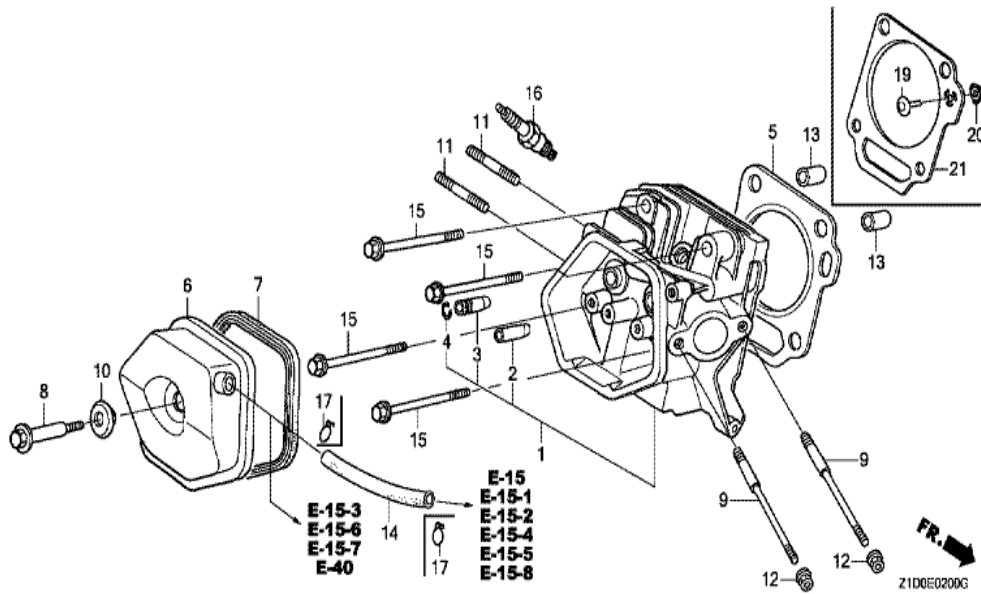

Ref	Partnumber	Description	GX270T	Serial Numbers
001	12200-Z1D-405	HEAD COMP., CYLINDER	1	
002	12204-ZE2-306	GUIDE, IN. VALVE (O.S.)	1	
003	12205-ZE2-305	GUIDE, EX. VALVE (OS)	1	
004	12216-ZE2-300	CLIP, VALVE GUIDE	1	
005	12251-Z1D-801	GASKET, CYLINDER HEAD (THAI LEAKLESS)	1	1060425
005	12251-ZH9-000	GASKET, CYLINDER HEAD	1	1060424
006	12310-ZE2-020	COVER COMP., HEAD	1	
007	12391-ZE2-020	PACKING, HEAD COVER	1	
008	90014-ZE2-000	BOLT, HEAD COVER	1	
009	90042-ZE2-000	BOLT, STUD, 8X123	2	
010	90441-ZE2-010	WASHER COMP., HEAD COVER	1	
011	92900-080320E	BOLT, STUD, 8X32	2	
013	94301-12200	DOWEL PIN, 12X20	2	
Ref	Partnumber	Description	GX270T	Serial Numbers
014	95005-1110030	TUBE, 11X100 (95005-11001-30M)	1	
015	95701-1008000	BOLT, FLANGE, 10X80	4	
016	98079-55876	PLUG, SPARK (BPR5ES) (NGK)	(1)	
016	98079-56876	PLUG, SPARK (BPR6ES) (NGK)	1