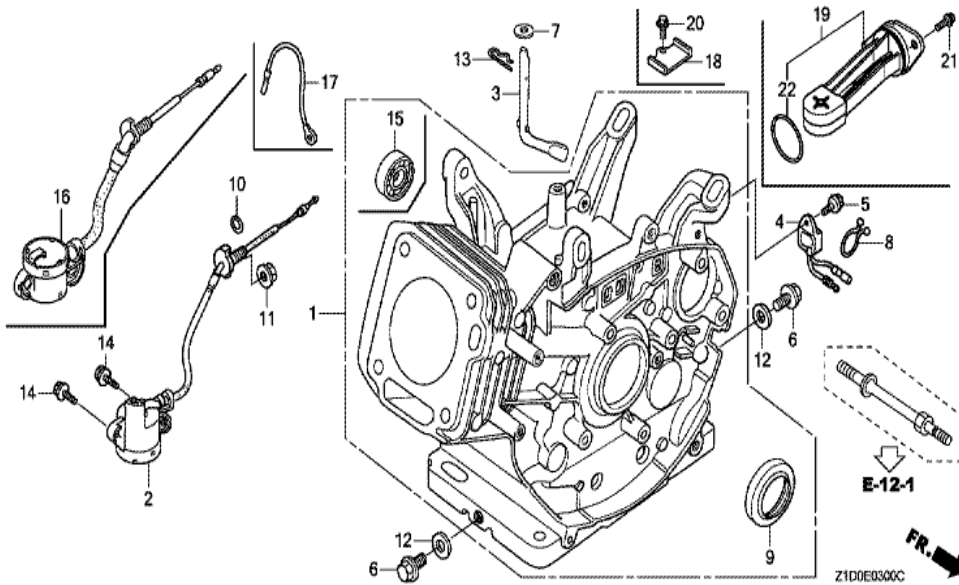

Ref	Partnumber	Description	GX270T	Serial Numbers
001	16551-ZE2-000	ARM, GOVERNOR	1	
002	16555-ZE2-000	ROD, GOVERNOR	1	
003	16561-ZE2-000	SPRING, GOVERNOR (L=145.0MM) (WIRE DIAME	1	
004	16562-ZE2-000	SPRING, THROTTLE RETURN	1	
007	16570-ZE2-W20	CONTROL ASSY. (REMOTE)	1	
010	16571-ZE2-W00	LEVER, CONTROL	1	
011	16574-ZE1-000	SPRING, LEVER	1	
012	16575-ZE2-W00	WASHER, CONTROL LEVER	1	
013	16576-891-000	HOLDER, CABLE	1	
014	16578-ZE1-000	SPACER, CONTROL LEVER	1	
015	16581-ZE2-W00	BASE COMP., CONTROL (###)	1	
016	16584-883-300	SPRING, CONTROL ADJUSTING	1	
017	16592-883-310	SPRING, CABLE RETURN	1	
Ref	Partnumber	Description	GX270T	Serial Numbers
020	90013-883-000	BOLT, FLANGE, 6X12 (CT200)	2	
021	90015-ZE5-010	BOLT, GOVERNOR ARM	1	
023	90114-SA0-000	NUT, SELF-LOCK, 6MM	1	
026	93500-050160A	SCREW, PAN, 5X16	1	
027	93500-050280A	SCREW, PAN, 5X28	1	
029	94050-06000	NUT, FLANGE, 6MM	1	

Ref	Partnumber	Description	GX270T	Serial Numbers
001	12000-Z1D-405	BARREL ASSY., CYLINDER (STD.)	1	
003	16541-ZE2-010	SHAFT, GOVERNOR ARM	1	
006	90131-883-000	BOLT, DRAIN PLUG, 12X15	2	
007	90446-KE1-000	WASHER, 8.2X17X0.8	1	
009	91201-Z1D-003	OIL SEAL, 30X46X8 (NOK ASIA)	1	
012	94109-12000	WASHER, DRAIN PLUG, 12MM	2	
013	94251-10000	PIN, LOCK, 10MM	1	