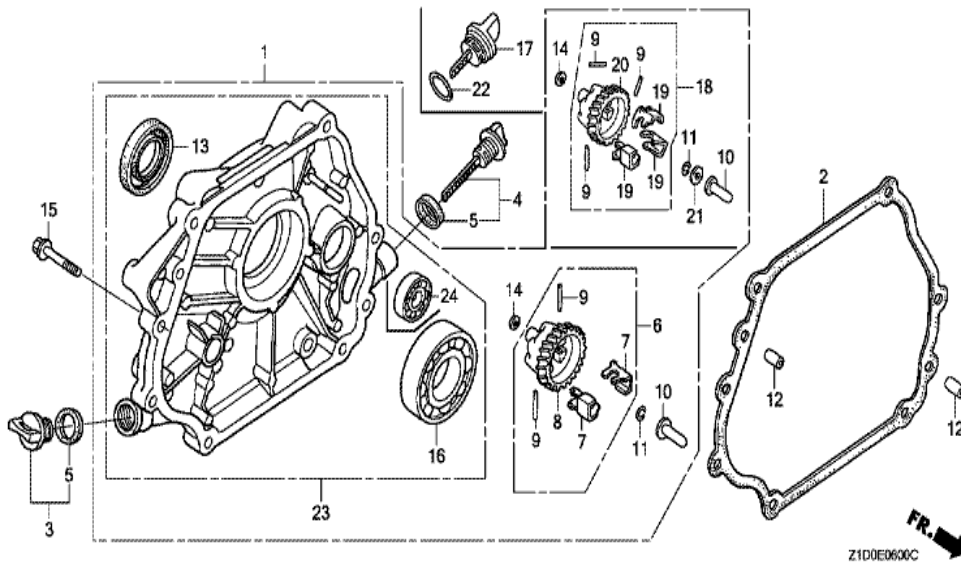

Ref	Partnumber	Description	GX270T	Serial Numbers
001	16551-ZE2-000	ARM, GOVERNOR	1	
002	16555-ZE2-000	ROD, GOVERNOR	1	
003	16561-ZE2-000	SPRING, GOVERNOR (L=145.0MM) (WIRE DIAME	1	
004	16562-ZE2-000	SPRING, THROTTLE RETURN	1	
007	16570-ZE2-W20	CONTROL ASSY. (REMOTE)	1	
010	16571-ZE2-W00	LEVER, CONTROL	1	
011	16574-ZE1-000	SPRING, LEVER	1	
012	16575-ZE2-W00	WASHER, CONTROL LEVER	1	
013	16576-891-000	HOLDER, CABLE	1	
014	16578-ZE1-000	SPACER, CONTROL LEVER	1	
015	16581-ZE2-W00	BASE COMP., CONTROL (###)	1	
016	16584-883-300	SPRING, CONTROL ADJUSTING	1	
017	16592-883-310	SPRING, CABLE RETURN	1	
Ref	Partnumber	Description	GX270T	Serial Numbers
020	90013-883-000	BOLT, FLANGE, 6X12 (CT200)	2	
021	90015-ZE5-010	BOLT, GOVERNOR ARM	1	
023	90114-SA0-000	NUT, SELF-LOCK, 6MM	1	
026	93500-050160A	SCREW, PAN, 5X16	1	
027	93500-050280A	SCREW, PAN, 5X28	1	
029	94050-06000	NUT, FLANGE, 6MM	1	

Z1D0E2800K

Ref	Partnumber	Description	GX270T	Serial Numbers
001	87135-ZE2-020	LABEL, E-SPEC (15.5X27.5)	1	
003	87521-ZH9-030	EMBLEM (GX270 9.0)	1	1092598
003	87521-ZH9-040	EMBLEM (GX270)	1	1092599
004	87522-Z0T-800	LABEL, CAUTION	2	
006	87528-ZE2-810	MARK, CHOKE (ORANGE)	1	
013	87114-ZH7-000	LABEL, WARNING (NOT CERTIFIED FOR SALE)	1	

Z1DGE29000

Ref	Partnumber	Description	GX270T	Serial Numbers
007	89216-Z0T-800	WRENCH, SPARK PLUG	1	
008	89219-805-000	HANDLE, BOX WRENCH	1	
009	99001-10120	SPANNER, 10X12	1	
011	99001-14170	SPANNER, 14X17	1	
015	99008-02300	BAG, TOOL, 230MM	1	

Ref	Partnumber	Description	GX270T	Serial Numbers
001	12000-Z1D-405	BARREL ASSY., CYLINDER (STD.)	1	
003	16541-ZE2-010	SHAFT, GOVERNOR ARM	1	
006	90131-883-000	BOLT, DRAIN PLUG, 12X15	2	
007	90446-KE1-000	WASHER, 8.2X17X0.8	1	
009	91201-Z1D-003	OIL SEAL, 30X46X8 (NOK ASIA)	1	
012	94109-12000	WASHER, DRAIN PLUG, 12MM	2	
013	94251-10000	PIN, LOCK, 10MM	1	