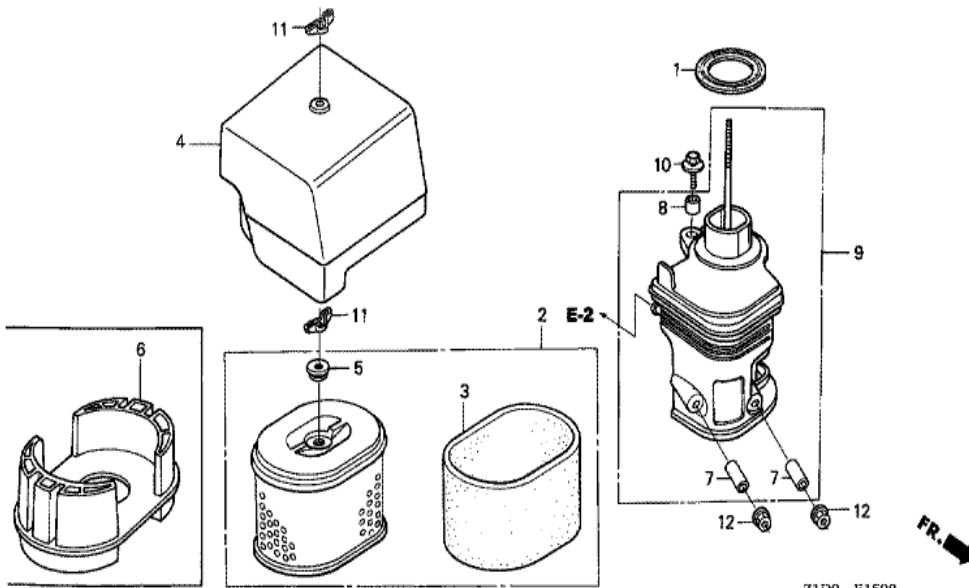

Z1D0-E1502

Ref	Partnumber	Description	GX270T	Serial Numbers
001	16271-ZE2-010	PACKING, ELBOW	1	
002	17210-ZE2-822	ELEMENT, AIR CLEANER (DUAL)	1	
003	17218-ZE2-821	FILTER, OUTER	1	
004	17231-ZH9-820	COVER, AIR CLEANER	1	
005	17232-891-000	GROMMET, AIR CLEANER	1	
007	17238-ZE2-310	COLLAR, AIR CLEANER	2	
008	17239-ZE1-000	COLLAR B, AIR CLEANER	1	
009	17410-ZE2-030	ELBOW COMP,AIR/C	1	
010	90009-Z1C-000	BOLT-WASHER, 6X22	1	
011	90325-044-000	NUT, TOOL BOX SETTING	2	
012	94050-06000	NUT, FLANGE, 6MM	2