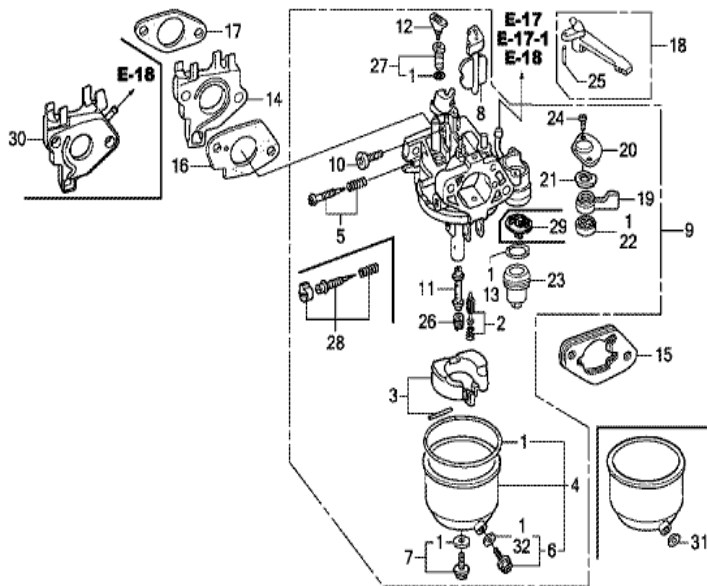

Z1D0E1100B

<u>Ref</u>	<u>Partnumber</u>	<u>Description</u>	<u>GX270T</u>	<u>Serial Numbers</u>
001	28400-ZE2-W01ZN	STARTER ASSY., RECOIL *R280 *	1	1182150
001	28400-ZE2-W02ZN	STARTER ASSY., RECOIL *R280*	1	1182151
002	28410-ZE2-W01ZN	CASE COMP., RECOIL STARTER *R280 *	1	
003	28421-ZE2-W01	PULLEY, RECOIL STARTER	1	
004	28422-ZE2-W01	RATCHET, STARTER	2	
005	28441-ZE2-W01	SPRING, FRICTION	1	
006	28442-ZE2-W01	SPRING, STARTER RETURN	1	
007	28443-ZE2-W01	SPRING, RATCHET	2	
008	28444-ZE2-W01	RETAINER, SPRING	1	
009	28461-ZE2-W02	GRIP, STARTER	1	1182150
009	28461-ZE2-W03	GRIP, STARTER	1	1182151
010	28462-ZE2-W11	ROPE, RECOIL STARTER	1	
011	90004-ZE2-W01	SCREW, CENTER	1	
<u>Ref</u>	<u>Partnumber</u>	<u>Description</u>	<u>GX270T</u>	<u>Serial Numbers</u>
012	90008-ZE2-003	BOLT, FLANGE, 6X10	3	

<u>Ref</u>	<u>Partnumber</u>	<u>Description</u>	<u>GX270T</u>	<u>Serial Numbers</u>
001	16731-ZE2-003	CLIP, TUBE	1	
002	19610-ZE2-010ZL	COVER COMP., FAN *R280 *	1	
003	19631-ZE2-D00	SHROUD	1	
004	35120-Z0D-V81	SWITCH ASSY., ENGINE STOP	1	
007	36103-ZE1-000	HOLDER, STOP SWITCH CORD	1	
009	90013-883-000	BOLT, FLANGE, 6X12 (CT200)	6	

Ref	Partnumber	Description	GX270T	Serial Numbers
001	12000-Z1D-405	BARREL ASSY., CYLINDER (STD.)	1	
003	16541-ZE2-010	SHAFT, GOVERNOR ARM	1	
006	90131-883-000	BOLT, DRAIN PLUG, 12X15	2	
007	90446-KE1-000	WASHER, 8.2X17X0.8	1	
009	91201-Z1D-003	OIL SEAL, 30X46X8 (NOK ASIA)	1	
012	94109-12000	WASHER, DRAIN PLUG, 12MM	2	
013	94251-10000	PIN, LOCK, 10MM	1	