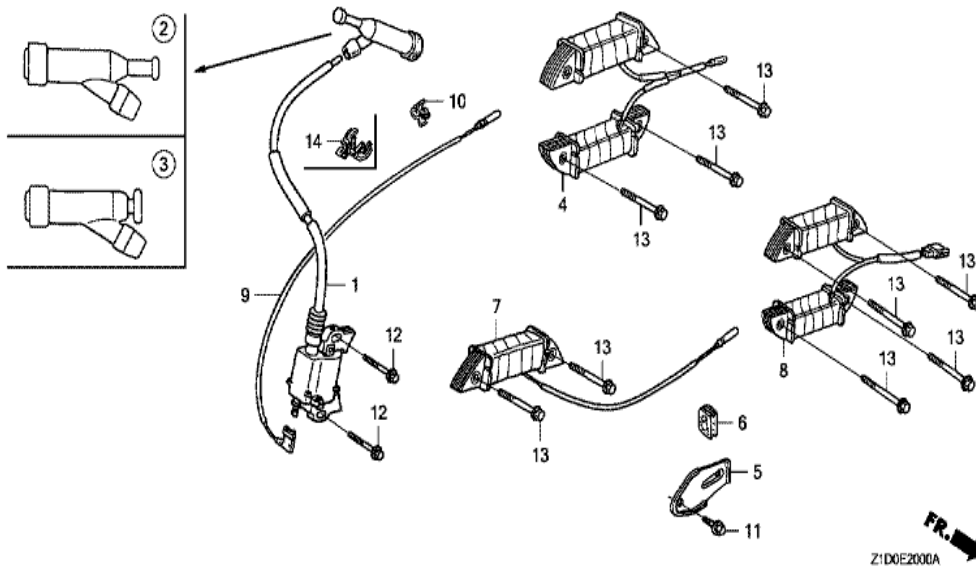

Ref	Partnumber	Description	GX270T	Serial Numbers
001	30500-Z1C-013	COIL ASSY., IGNITION	1	1076438
001	30500-Z1C-023	COIL ASSY., IGNITION	1	1076439
003	30700-Z1C-811	CAP ASSY., NOISE SUPPRESSOR (NGK Y-EZD)	1	
006	31512-ZE2-000	GROMMET, CORD	1	
009	36101-ZE1-010	CORD, STOP SWITCH (370MM)	1	
012	90015-883-000	BOLT, FLANGE, 6X28 (CT200)	2