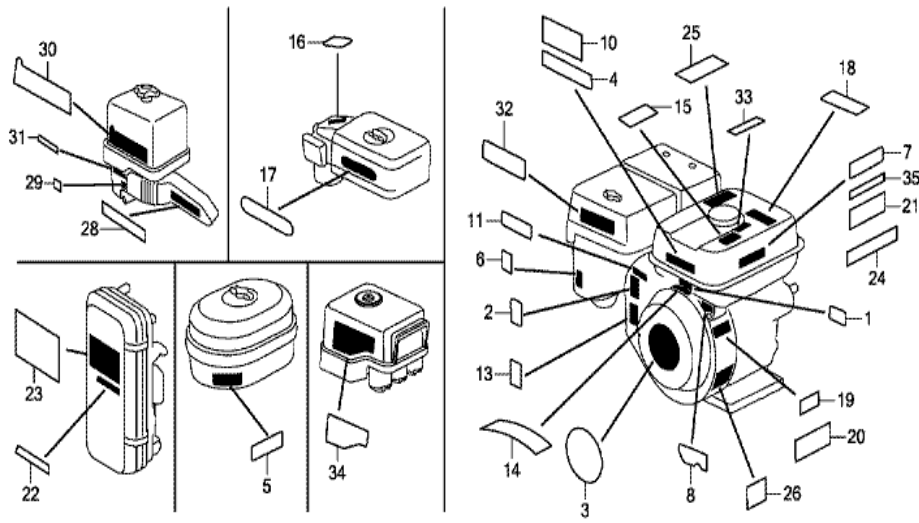

Ref	Partnumber	Description	GX270T	Serial Numbers
001	12200-Z1D-405	HEAD COMP., CYLINDER	1	
002	12204-ZE2-306	GUIDE, IN. VALVE (O.S.)	1	
003	12205-ZE2-305	GUIDE, EX. VALVE (OS)	1	
004	12216-ZE2-300	CLIP, VALVE GUIDE	1	
005	12251-Z1D-801	GASKET, CYLINDER HEAD (THAI LEAKLESS)	1	1060425
005	12251-ZH9-000	GASKET, CYLINDER HEAD	1	1060424
006	12310-ZE2-020	COVER COMP., HEAD	1	
007	12391-ZE2-020	PACKING, HEAD COVER	1	
008	90014-ZE2-000	BOLT, HEAD COVER	1	
009	90042-ZE2-000	BOLT, STUD, 8X123	2	
010	90441-ZE2-010	WASHER COMP., HEAD COVER	1	
011	92900-080320E	BOLT, STUD, 8X32	2	
013	94301-12200	DOWEL PIN, 12X20	2	
Ref	Partnumber	Description	GX270T	Serial Numbers
014	95005-1110030	TUBE, 11X100 (95005-11001-30M)	1	
015	95701-1008000	BOLT, FLANGE, 10X80	4	
016	98079-55876	PLUG, SPARK (BPR5ES) (NGK)	(1)	
016	98079-56876	PLUG, SPARK (BPR6ES) (NGK)	1	

Ref	Partnumber	Description	GX270T	Serial Numbers
001	16551-ZE2-000	ARM, GOVERNOR	1	
002	16555-ZE2-000	ROD, GOVERNOR	1	
003	16561-ZE2-000	SPRING, GOVERNOR (L=145.0MM) (WIRE DIAME	1	
004	16562-ZE2-000	SPRING, THROTTLE RETURN	1	
007	16570-ZE2-W20	CONTROL ASSY. (REMOTE)	1	
010	16571-ZE2-W00	LEVER, CONTROL	1	
011	16574-ZE1-000	SPRING, LEVER	1	
012	16575-ZE2-W00	WASHER, CONTROL LEVER	1	
013	16576-891-000	HOLDER, CABLE	1	
014	16578-ZE1-000	SPACER, CONTROL LEVER	1	
015	16581-ZE2-W00	BASE COMP., CONTROL (###)	1	
016	16584-883-300	SPRING, CONTROL ADJUSTING	1	
017	16592-883-310	SPRING, CABLE RETURN	1	
Ref	Partnumber	Description	GX270T	Serial Numbers
020	90013-883-000	BOLT, FLANGE, 6X12 (CT200)	2	
021	90015-ZE5-010	BOLT, GOVERNOR ARM	1	
023	90114-SA0-000	NUT, SELF-LOCK, 6MM	1	
026	93500-050160A	SCREW, PAN, 5X16	1	
027	93500-050280A	SCREW, PAN, 5X28	1	
029	94050-06000	NUT, FLANGE, 6MM	1	