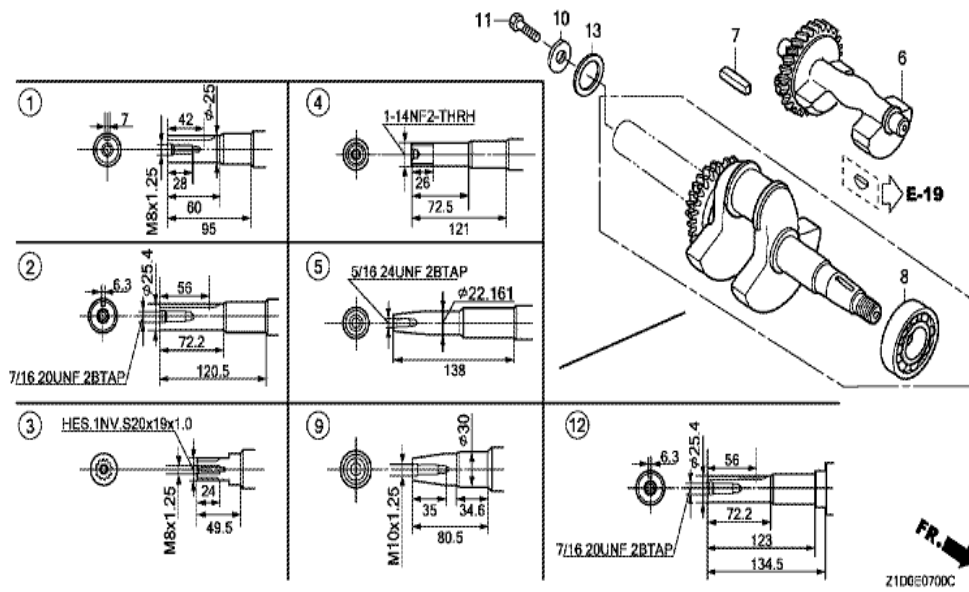

Ref	Partnumber	Description	GX270T	Serial Numbers
002	13310-ZH9-601	CRANKSHAFT COMP.	1	
007	90745-ZE2-600	KEY, 6.3X6.3X43	1	
008	91001-ZH9-003	BEARING, RADIAL BALL (6206 SH)	1