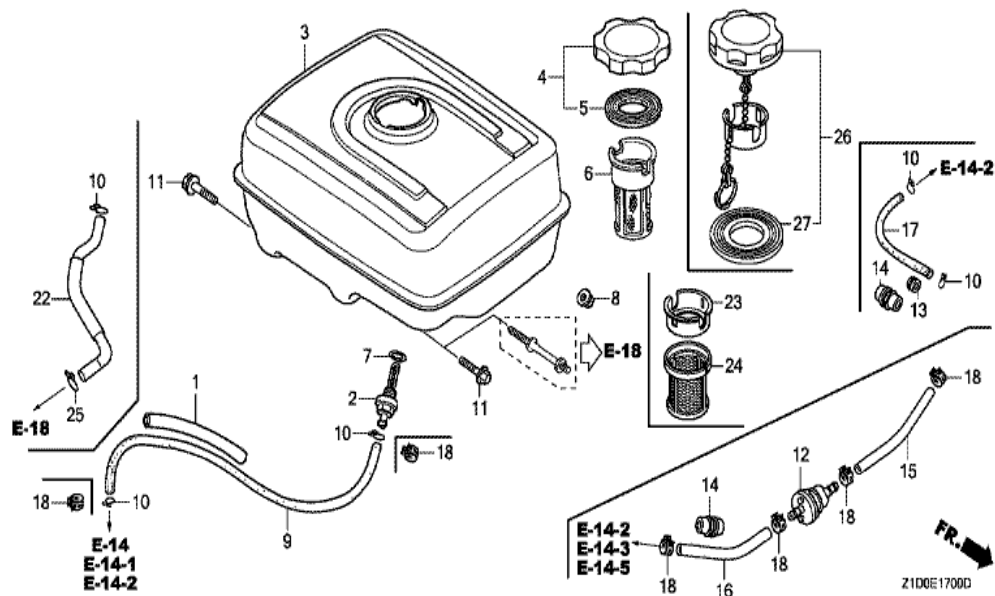

Ref	Partnumber	Description	GX270T	Serial Numbers
001	16854-ZH8-000	RUBBER, SUPPORTER (107MM)	1	
002	16955-ZE1-000	JOINT, FUEL TANK	1	1194370
002	16955-ZE1-010	JOINT, FUEL TANK	1	1194371
003	17510-ZE2-020ZA	TANK COMP., FUEL *NH31 *	1	
004	17620-Z0T-813	CAP COMP., FUEL FILLER (CHROME PLATED) (	1	
004	17620-Z1T-800	CAP COMP., FUEL FILLER (CHROME PLATED) (	1	1176432
005	17631-Z0T-801	PACKING, FUEL FILLER CAP (39X62X3) (RADI	1	
005	17631-Z1T-800	PACKING, FUEL FILLER CAP (39X62X3) (TOUY	1	1176432
007	91353-671-004	O-RING, 14MM (NOK)	1	
008	94050-08000	NUT, FLANGE, 8MM	2	
009	95001-4522240	TUBE, FUEL, 4.5X222 (95001-45001-60M)	1	
010	95002-02080	CLIP, TUBE (B8)	2	
011	95701-0802500	BOLT, FLANGE, 8X25	2