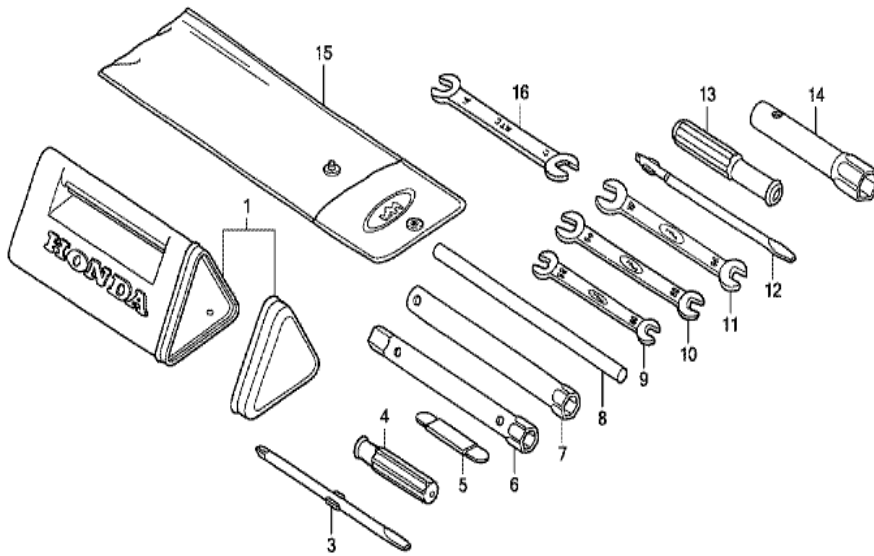

Z1DGE29000

Ref	Partnumber	Description	GX270T	Serial Numbers
007	89216-Z0T-800	WRENCH, SPARK PLUG	1	
008	89219-805-000	HANDLE, BOX WRENCH	1	
009	99001-10120	SPANNER, 10X12	1	
011	99001-14170	SPANNER, 14X17	1	
015	99008-02300	BAG, TOOL, 230MM	1