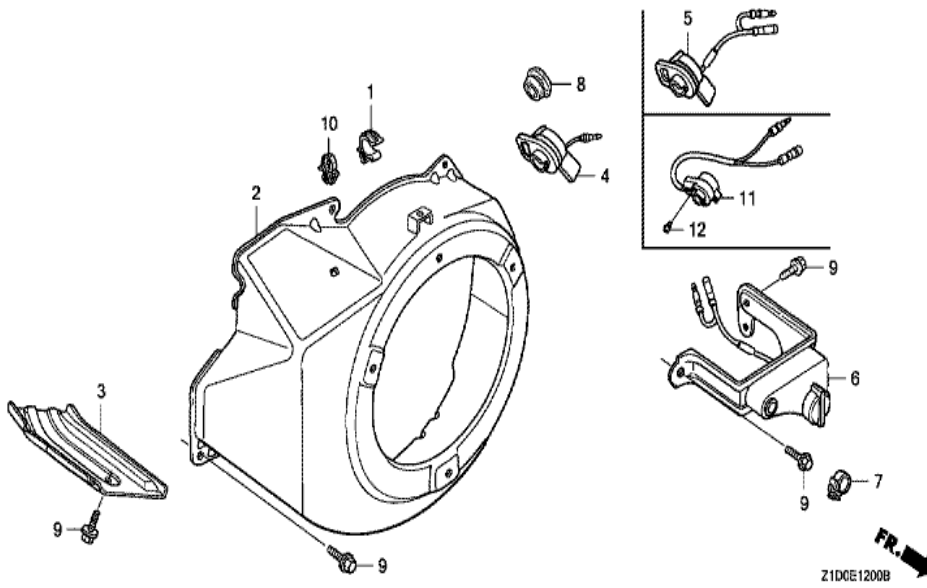

Z1D0E1100B

<u>Ref</u>	<u>Partnumber</u>	<u>Description</u>	<u>GX270T</u>	<u>Serial Numbers</u>
001	28400-ZE2-W01ZN	STARTER ASSY., RECOIL *R280 *	1	1182150
001	28400-ZE2-W02ZN	STARTER ASSY., RECOIL *R280*	1	1182151
002	28410-ZE2-W01ZN	CASE COMP., RECOIL STARTER *R280 *	1	
003	28421-ZE2-W01	PULLEY, RECOIL STARTER	1	
004	28422-ZE2-W01	RATCHET, STARTER	2	
005	28441-ZE2-W01	SPRING, FRICTION	1	
006	28442-ZE2-W01	SPRING, STARTER RETURN	1	
007	28443-ZE2-W01	SPRING, RATCHET	2	
008	28444-ZE2-W01	RETAINER, SPRING	1	
009	28461-ZE2-W02	GRIP, STARTER	1	1182150
009	28461-ZE2-W03	GRIP, STARTER	1	1182151
010	28462-ZE2-W11	ROPE, RECOIL STARTER	1	
011	90004-ZE2-W01	SCREW, CENTER	1	
<u>Ref</u>	<u>Partnumber</u>	<u>Description</u>	<u>GX270T</u>	<u>Serial Numbers</u>
012	90008-ZE2-003	BOLT, FLANGE, 6X10	3	

<u>Ref</u>	<u>Partnumber</u>	<u>Description</u>	<u>GX270T</u>	<u>Serial Numbers</u>
001	16731-ZE2-003	CLIP, TUBE	1	
002	19610-ZE2-010ZL	COVER COMP., FAN *R280 *	1	
003	19631-ZE2-D00	SHROUD	1	
004	35120-Z0D-V81	SWITCH ASSY., ENGINE STOP	1	
007	36103-ZE1-000	HOLDER, STOP SWITCH CORD	1	
009	90013-883-000	BOLT, FLANGE, 6X12 (CT200)	6	