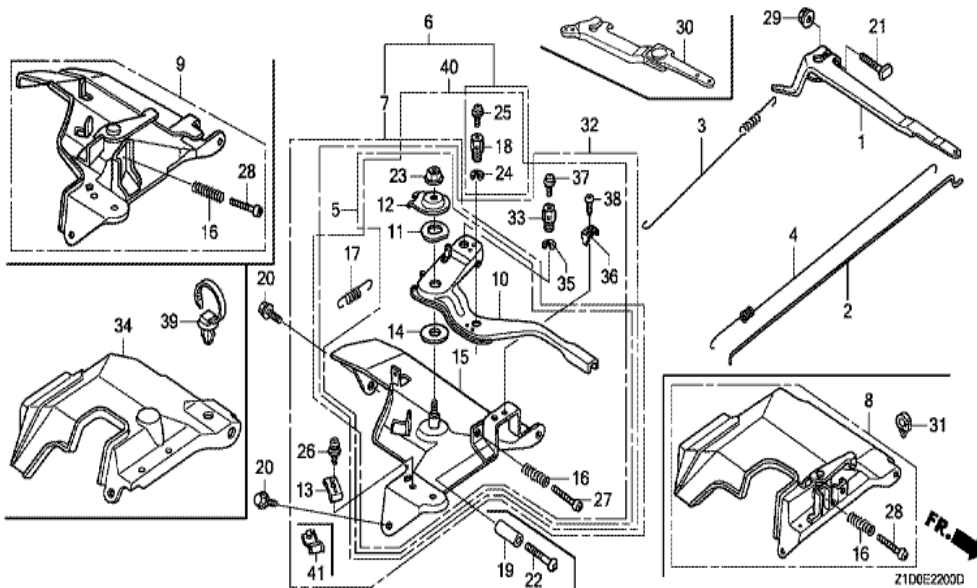

Ref	Partnumber	Description	GX270T	Serial Numbers
001	16551-ZE2-000	ARM, GOVERNOR	1	
002	16555-ZE2-000	ROD, GOVERNOR	1	
003	16561-ZE2-000	SPRING, GOVERNOR (L=145.0MM) (WIRE DIAME	1	
004	16562-ZE2-000	SPRING, THROTTLE RETURN	1	
007	16570-ZE2-W20	CONTROL ASSY. (REMOTE)	1	
010	16571-ZE2-W00	LEVER, CONTROL	1	
011	16574-ZE1-000	SPRING, LEVER	1	
012	16575-ZE2-W00	WASHER, CONTROL LEVER	1	
013	16576-891-000	HOLDER, CABLE	1	
014	16578-ZE1-000	SPACER, CONTROL LEVER	1	
015	16581-ZE2-W00	BASE COMP., CONTROL (###)	1	
016	16584-883-300	SPRING, CONTROL ADJUSTING	1	
017	16592-883-310	SPRING, CABLE RETURN	1	
Ref	Partnumber	Description	GX270T	Serial Numbers
020	90013-883-000	BOLT, FLANGE, 6X12 (CT200)	2	
021	90015-ZE5-010	BOLT, GOVERNOR ARM	1	
023	90114-SA0-000	NUT, SELF-LOCK, 6MM	1	
026	93500-050160A	SCREW, PAN, 5X16	1	
027	93500-050280A	SCREW, PAN, 5X28	1	
029	94050-06000	NUT, FLANGE, 6MM	1