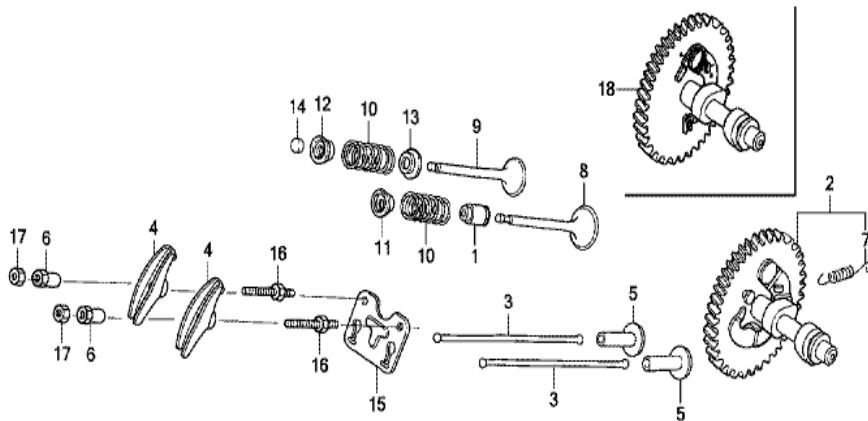

Ref	Partnumber	Description	GX270T	Serial Numbers
002	13310-ZH9-601	CRANKSHAFT COMP.	1	
007	90745-ZE2-600	KEY, 6.3X6.3X43	1	
008	91001-ZH9-003	BEARING, RADIAL BALL (6206 SH)	1	

Z1D0-E0800

<u>Ref</u>	<u>Partnumber</u>	<u>Description</u>	<u>GX270T</u>	<u>Serial Numbers</u>
001	13010-Z1D-801	RING SET, PISTON (STD.) (RIKEN)	1	1124482
001	13010-Z5H-004	RING SET, PISTON (STD.) (TPR)	1	1124483
001	13010-Z5K-003	RING SET, PISTON (STD.) (RIKEN)	1	1124483
001	13011-Z1D-801	RING SET, PISTON (0.25) (RIKEN)	(1)	1124482
001	13011-Z5H-004	RING SET, PISTON (0.25) (TPR)	(1)	1124483
001	13011-Z5K-003	RING SET, PISTON (0.25) (RIKEN)	(1)	1124483
001	13012-Z1D-801	RING SET, PISTON (0.50) (RIKEN)	(1)	1124482
001	13012-Z5H-004	RING SET, PISTON (0.50) (TPR)	(1)	1124483
001	13012-Z5K-003	RING SET, PISTON (0.50) (RIKEN)	(1)	1124483
001	13013-Z1D-801	RING SET, PISTON (0.75) (RIKEN)	(1)	1124482
001	13013-Z5H-004	RING SET, PISTON (0.75) (TPR)	(1)	1124483
001	13013-Z5K-003	RING SET, PISTON (0.75) (RIKEN)	(1)	1124483
002	13101-ZH9-000	PISTON (STD.)	1	1124482
<u>Ref</u>	<u>Partnumber</u>	<u>Description</u>	<u>GX270T</u>	<u>Serial Numbers</u>
002	13101-ZH9-010	PISTON (STD.)	1	1124483
002	13102-ZH9-000	PISTON (0.25)	(1)	1124482
002	13102-ZH9-010	PISTON (0.25)	(1)	1124483
002	13103-ZH9-000	PISTON (0.50)	(1)	1124482
002	13103-ZH9-010	PISTON (0.50)	(1)	1124483
002	13104-ZH9-000	PISTON (0.75)	(1)	1124482
002	13104-ZH9-010	PISTON (0.75)	(1)	1124483
003	13111-ZE2-000	PIN, PISTON	1	
004	13200-Z1D-000	ROD ASSY., CONNECTING (STD.)	1	
004	13200-Z1D-305	ROD ASSY., CONNECTING (0.25 UNDER SIZE)	(1)	
005	90001-ZE8-000	BOLT, CONNECTING ROD	2	
006	90551-ZE1-000	CLIP, PISTON PIN, 18MM	2	