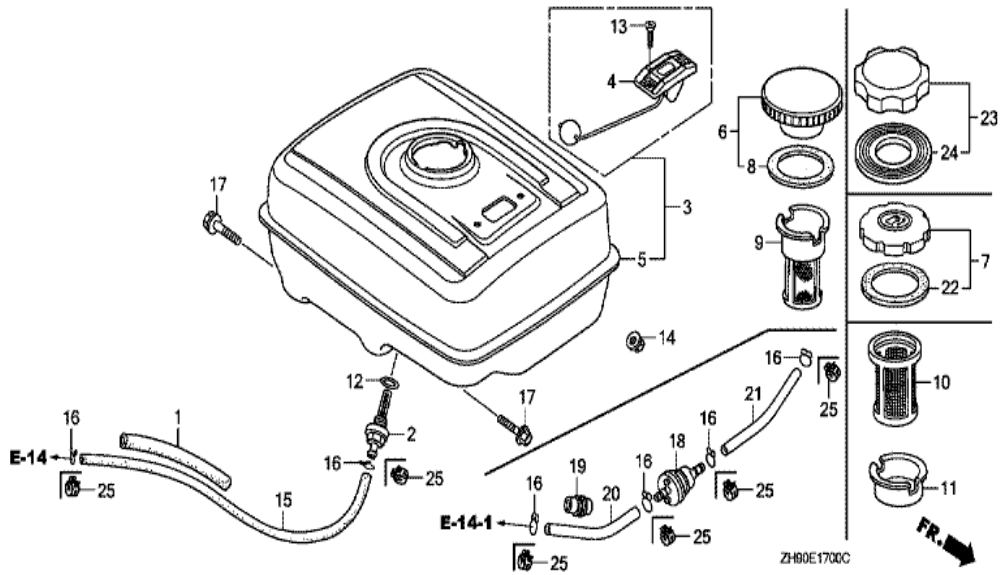

Ref	Partnumber	Description	GX270	Serial Numbers
001	16854-ZH8-000	RUBBER, SUPPORTER (107MM)	1	
002	16955-ZE1-000	JOINT, FUEL TANK	1	
005	17510-ZE2-010ZA	TANK COMP., FUEL *NH31 *	1	
007	17620-ZH7-013	CAP COMP., FUEL FILLER	1	1227142
007	17620-ZH7-023	CAP COMP., FUEL FILLER (BLACK)	1	1227143
012	91353-671-004	O-RING, 14MM (NOK)	1	
014	94050-08000	NUT, FLANGE, 8MM	2	
015	95001-4522240	TUBE, FUEL, 4.5X222 (95001-45001-60M)	1	
016	95002-02080	CLIP, TUBE (B8)	2	
017	95701-0802500	BOLT, FLANGE, 8X25	2	
022	17631-ZH7-003	PACKING, FUEL FILLER CAP (39X58X3)	1