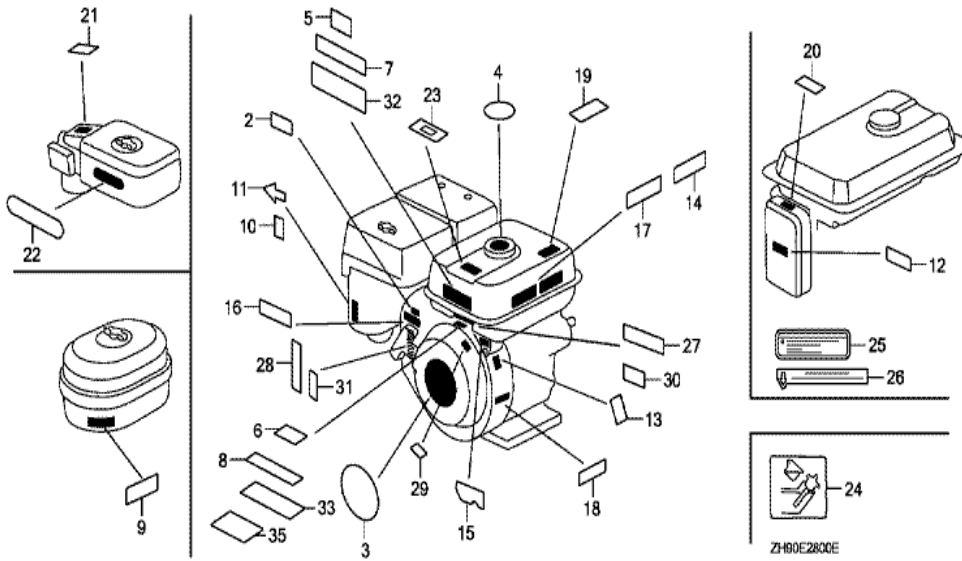

Ref	Partnumber	Description	GX270	Serial Numbers
001	12200-ZH9-000	HEAD COMP., CYLINDER	1	
002	12204-ZE2-306	GUIDE, IN. VALVE (O.S.)	(1)	
003	12205-ZE2-305	GUIDE, EX. VALVE (OS)	(1)	
004	12216-ZE2-300	CLIP, VALVE GUIDE	1	
005	12251-ZH9-000	GASKET, CYLINDER HEAD	1	
006	12310-ZE2-020	COVER COMP., HEAD	1	
007	95005-1110030	TUBE, 11X100 (95005-11001-30M)	1	1174911
007	95005-1110530	TUBE, 11X105 (95005-11001-30M)	1	1174910
008	12391-ZE2-020	PACKING, HEAD COVER	1	
009	14775-ZE2-010	SEAT, VALVE SPRING	1	
011	90014-ZE2-000	BOLT, HEAD COVER	1	
012	90042-ZE2-000	BOLT, STUD, 8X123	2	
013	90047-ZE2-000	BOLT, STUD, 8X47	2	
Ref	Partnumber	Description	GX270	Serial Numbers
014	90441-ZE2-010	WASHER COMP., HEAD COVER	1	
015	94301-12200	DOWEL PIN, 12X20	2	
016	95725-1008000	BOLT, FLANGE, 10X80	4	
017	98079-55846	PLUG, SPARK (BPR5ES) (NGK)	(1)	
017	98079-55855	PLUG, SPARK (W16EPR-U) (DENSO)	(1)	
017	98079-56846	PLUG, SPARK (BPR6ES) (NGK)	1	
017	98079-56855	PLUG, SPARK (W20EPR-U) (DENSO)	1	

Ref	Partnumber	Description	GX270	Serial Numbers
001	16551-ZE2-000	ARM, GOVERNOR	1	
002	16555-ZE2-000	ROD, GOVERNOR	1	
003	16561-ZE2-000	SPRING, GOVERNOR (L=145.0MM) (WIRE DIAME	1	
003	16561-ZE2-800	SPRING, GOVERNOR (L=142.0MM)	(1)	
004	16562-ZE2-000	SPRING, THROTTLE RETURN	1	
005	16570-ZE2-W00	CONTROL ASSY.	1	
010	16571-ZE2-W00	LEVER, CONTROL	1	
011	16574-ZE1-000	SPRING, LEVER	1	
012	16575-ZE2-W00	WASHER, CONTROL LEVER	1	
015	16578-ZE1-000	SPACER, CONTROL LEVER	1	
016	16581-ZE2-W00	BASE COMP., CONTROL (###)	1	
017	16584-883-300	SPRING, CONTROL ADJUSTING	1	
022	16599-ZG1-M10	COLLAR, STOPPER	(1)	
Ref	Partnumber	Description	GX270	Serial Numbers
024	90013-883-000	BOLT, FLANGE, 6X12 (CT200)	2	
025	90015-ZE5-010	BOLT, GOVERNOR ARM	1	
027	90114-SA0-000	NUT, SELF-LOCK, 6MM	1	
032	93500-050280A	SCREW, PAN, 5X28	1	
035	94050-06000	NUT, FLANGE, 6MM	1	