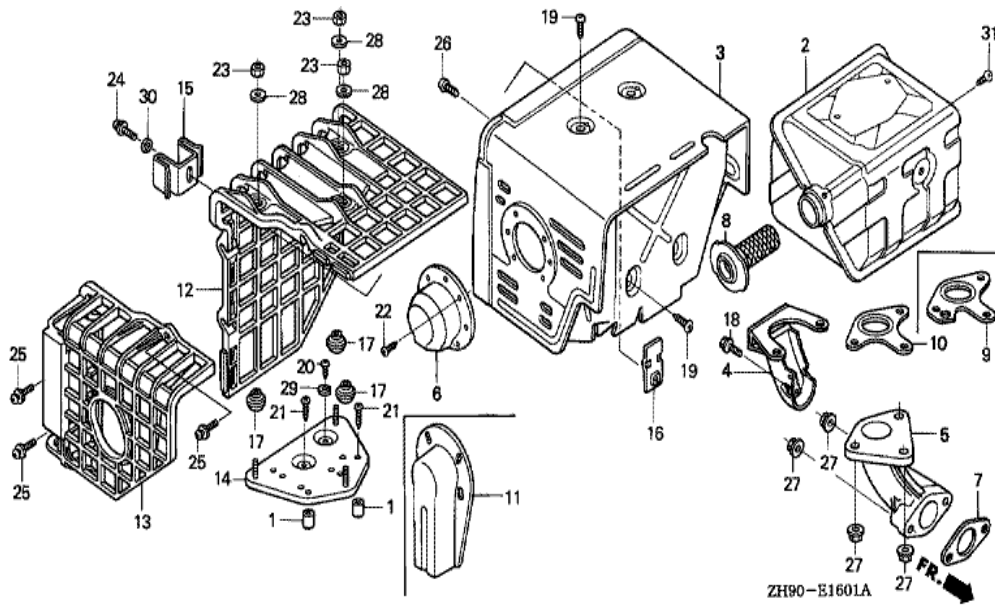

Ref	Partnumber	Description	GX270	Serial Numbers
002	18310-ZE2-W61	MUFFLER COMP. (100DB)	1	
003	18320-ZE2-W61	PROTECTOR COMP., MUFFLER	1	
005	18330-ZH9-N00	PIPE, EX.	1	
007	18333-ZE3-800	GASKET, EX. PIPE	1	1187115
007	18333-ZK6-Y00	GASKET, EX. PIPE	1	1187116
008	18355-ZE2-W00	ARRESTER, SPARK	1	
009	18381-ZE2-W10	GASKET, MUFFLER (ARRESTER) (NIPPON LEAKL	1	
019	90050-ZE1-000	SCREW, TAPPING, 5X8	5	
026	90006-ZE2-000	SCREW, TAPPING, 6X10	1	
027	94050-08000	NUT, FLANGE, 8MM	5	
031	90055-ZE1-000	SCREW, TAPPING, 4X6	1