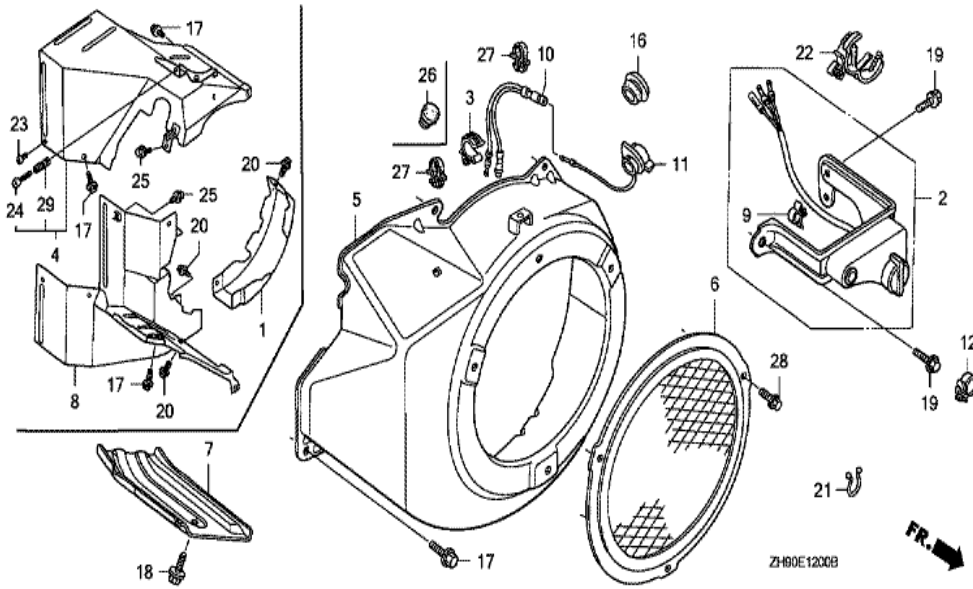

ZH90-E11008

Ref	Partnumber	Description	GX270	Serial Numbers
001	28400-ZE2-W01ZA	STARTER ASSY., RECOIL *R8 *	1	
002	28410-ZE2-W01ZA	CASE COMP., RECOIL STARTER *R8 *	1	
003	28421-ZE2-W01	PULLEY, RECOIL STARTER	1	
004	28422-ZE2-W01	RATCHET, STARTER	2	
005	28441-ZE2-W01	SPRING, FRICTION	1	
006	28442-ZE2-W01	SPRING, STARTER RETURN	1	
007	28443-ZE2-W01	SPRING, RATCHET	2	
008	28444-ZE2-W01	RETAINER, SPRING	1	
010	28461-ZE2-W02	GRIP, STARTER	1	
011	28462-ZE2-W01	ROPE, RECOIL STARTER	1	
012	28469-ZE2-W01	REINFORCEMENT, GRIP	1	
013	90004-ZE2-W01	SCREW, CENTER	1	
014	95701-0600800	BOLT, FLANGE, 6X8	3	

Ref	Partnumber	Description	GX270	Serial Numbers
003	16731-ZE2-003	CLIP, TUBE	1	
005	19610-ZE2-010ZA	COVER COMP., FAN *R8 *	1	
007	19631-ZE2-D00	SHROUD	1	
010	32197-ZH8-003	SUB HARNESS	1	1225386
011	36100-ZE1-015	SWITCH ASSY., ENGINE STOP	1	1225386
011	36100-ZH7-003	SWITCH ASSY., ENGINE STOP	1	1225387
018	90013-883-000	BOLT, FLANGE, 6X12 (CT200)	1	
022	90684-ZA0-601	CLIP, HARNESS	1	