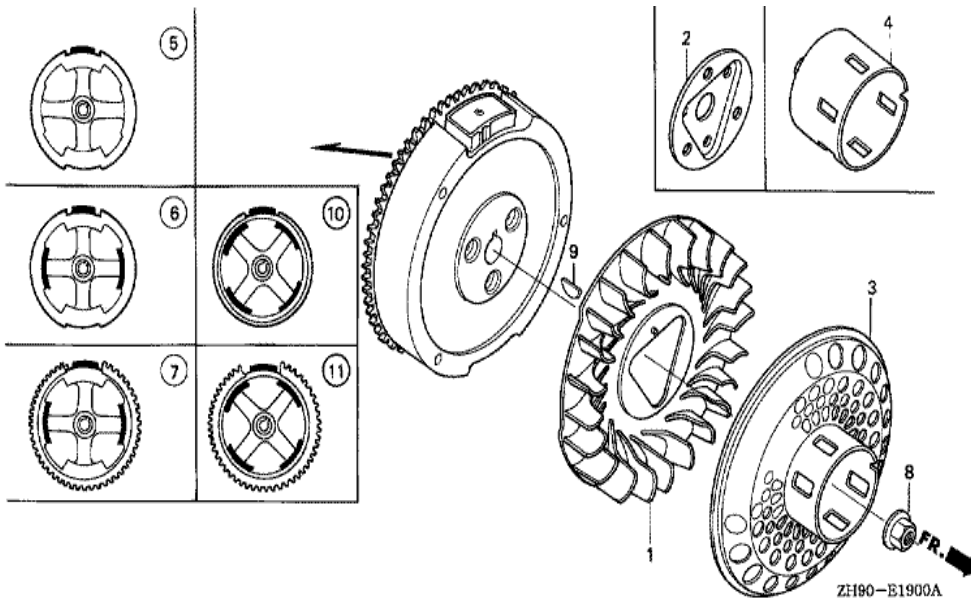

Ref	Partnumber	Description	GX270	Serial Numbers
001	19511-ZE2-000	FAN, COOLING	1	
003	28450-ZE2-W11	PULLEY COMP., STARTER (SCREEN GRID)	1	
005	31100-ZE2-010	FLYWHEEL COMP.	1	
008	90201-ZE3-790	NUT, SPECIAL, 16MM	1	
008	90201-ZE3-790	NUT, SPECIAL, 16MM	1	1180427
008	90201-ZE3-V00	NUT, SPECIAL, 16MM	1	1180428
009	90741-ZE2-000	KEY, SPECIAL WOODRUFF, 25X18	1