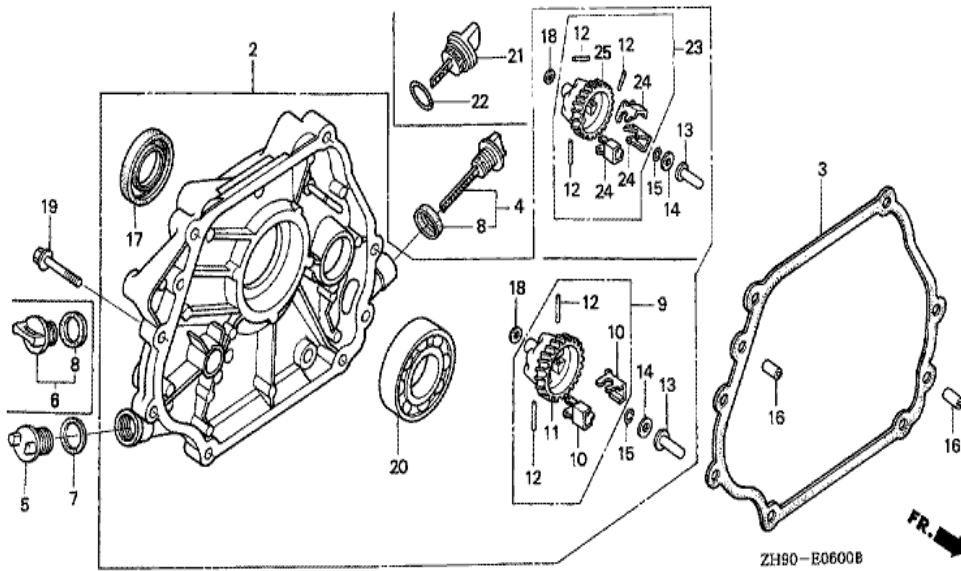

Ref	Partnumber	Description	GX270	Serial Numbers
001	16551-ZE2-000	ARM, GOVERNOR	1	
002	16555-ZE2-000	ROD, GOVERNOR	1	
003	16561-ZE2-000	SPRING, GOVERNOR (L=145.0MM) (WIRE DIAME	1	
003	16561-ZE2-800	SPRING, GOVERNOR (L=142.0MM)	(1)	
004	16562-ZE2-000	SPRING, THROTTLE RETURN	1	
005	16570-ZE2-W00	CONTROL ASSY.	1	
010	16571-ZE2-W00	LEVER, CONTROL	1	
011	16574-ZE1-000	SPRING, LEVER	1	
012	16575-ZE2-W00	WASHER, CONTROL LEVER	1	
015	16578-ZE1-000	SPACER, CONTROL LEVER	1	
016	16581-ZE2-W00	BASE COMP., CONTROL (###)	1	
017	16584-883-300	SPRING, CONTROL ADJUSTING	1	
022	16599-ZG1-M10	COLLAR, STOPPER	(1)	
Ref	Partnumber	Description	GX270	Serial Numbers
024	90013-883-000	BOLT, FLANGE, 6X12 (CT200)	2	
025	90015-ZE5-010	BOLT, GOVERNOR ARM	1	
027	90114-SA0-000	NUT, SELF-LOCK, 6MM	1	
032	93500-050280A	SCREW, PAN, 5X28	1	
035	94050-06000	NUT, FLANGE, 6MM	1	

ZH90E2800E

Ref	Partnumber	Description	GX270	Serial Numbers
003	87521-ZH9-010	EMBLEM	1	
003	87521-ZH9-020	EMBLEM (GX270 9.0)	1	
007	87522-ZH9-000	LABEL, CAUTION (ENGLISH, ETC.)	1	
010	87528-ZE2-810	MARK, CHOKE (ORANGE)	1	
014	87532-ZB4-G60	MARK, OIL ALERT (GERMAN)	1	
014	87532-ZB4-H50	MARK, OIL ALERT (FRENCH)	1	
017	87532-ZH8-810	MARK, OIL ALERT (ENGLISH)	1	

ZH90-E0300B

FR. →

Ref	Partnumber	Description	GX270	Serial Numbers
001	12000-ZH9-801	BARREL ASSY., CYLINDER (ALERT)	1	
002	15510-ZE2-043	SWITCH ASSY., OIL LEVEL	1	
003	16541-ZE2-010	SHAFT, GOVERNOR ARM	1	
004	32197-ZE2-003	SUB HARNESS	1	1225386
006	90131-883-000	BOLT, DRAIN PLUG, 12X15	2	
007	90446-KE1-000	WASHER, 8.2X17X0.8	1	
009	91201-890-003	OIL SEAL, 30X46X8	1	
010	91353-671-004	O-RING, 14MM (NOK)	1	
011	94050-10000	NUT, FLANGE, 10MM	1	
012	94109-12000	WASHER, DRAIN PLUG, 12MM	2	
013	94251-10000	PIN, LOCK, 10MM	1	
014	95701-0601200	BOLT, FLANGE, 6X12	2	