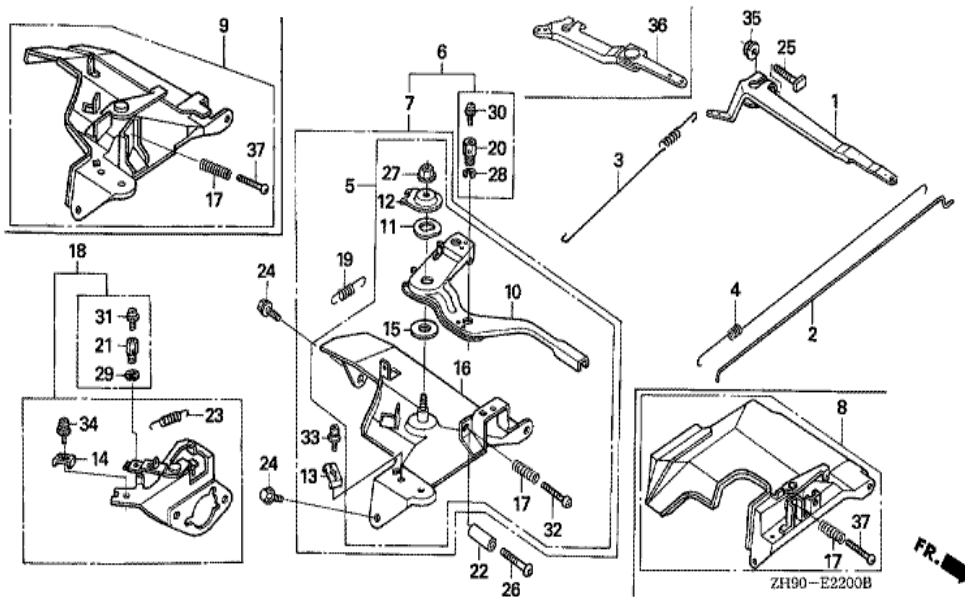

Ref	Partnumber	Description	GX270	Serial Numbers
001	16551-ZE2-000	ARM, GOVERNOR	1	
002	16555-ZE2-000	ROD, GOVERNOR	1	
003	16561-ZE2-000	SPRING, GOVERNOR (L=145.0MM) (WIRE DIAME	1	
003	16561-ZE2-800	SPRING, GOVERNOR (L=142.0MM)	(1)	
004	16562-ZE2-000	SPRING, THROTTLE RETURN	1	
005	16570-ZE2-W00	CONTROL ASSY.	1	
010	16571-ZE2-W00	LEVER, CONTROL	1	
011	16574-ZE1-000	SPRING, LEVER	1	
012	16575-ZE2-W00	WASHER, CONTROL LEVER	1	
015	16578-ZE1-000	SPACER, CONTROL LEVER	1	
016	16581-ZE2-W00	BASE COMP., CONTROL (###)	1	
017	16584-883-300	SPRING, CONTROL ADJUSTING	1	
022	16599-ZG1-M10	COLLAR, STOPPER	(1)	
Ref	Partnumber	Description	GX270	Serial Numbers
024	90013-883-000	BOLT, FLANGE, 6X12 (CT200)	2	
025	90015-ZE5-010	BOLT, GOVERNOR ARM	1	
027	90114-SA0-000	NUT, SELF-LOCK, 6MM	1	
032	93500-050280A	SCREW, PAN, 5X28	1	
035	94050-06000	NUT, FLANGE, 6MM	1