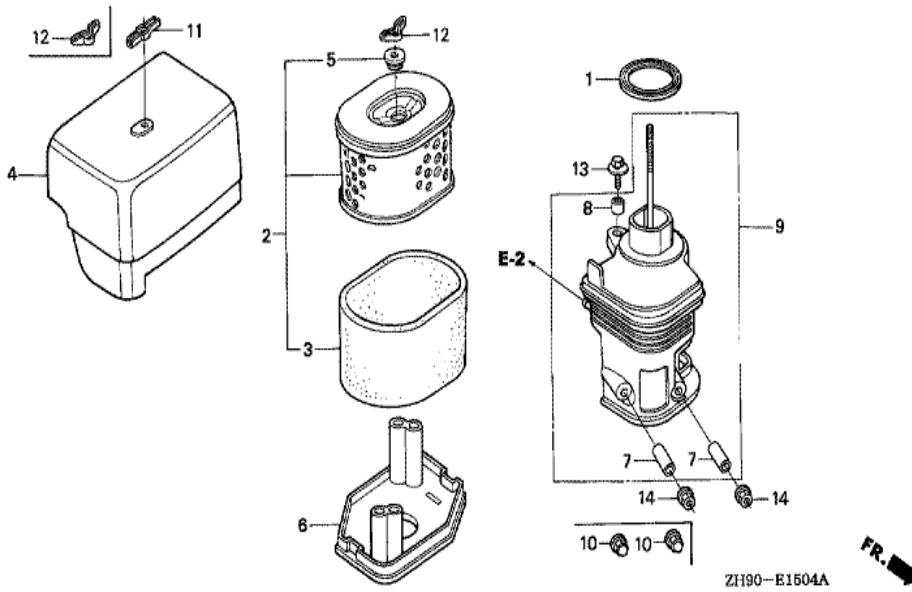

ZH90-E1504A

Ref	Partnumber	Description	GX270	Serial Numbers
001	16271-ZE2-000	PACKING, ELBOW	1	
002	17210-ZE3-010	ELEMENT, AIR CLEANER	1	
003	17218-ZE3-000	FILTER, OUTER	1	
005	17232-891-000	GROMMET, AIR CLEANER	1	
006	17235-ZH9-N00	NOSE, SILENCER	1	
007	17238-ZE2-310	COLLAR, AIR CLEANER	2	
008	17239-ZE1-000	COLLAR B, AIR CLEANER	1	
009	17410-ZH9-N00	ELBOW COMP., AIR CLEANER	1	
012	90325-044-000	NUT, TOOL BOX SETTING	2	
013	93404-0602008	BOLT-WASHER, 6X20	1	
014	94050-06000	NUT, FLANGE, 6MM	2