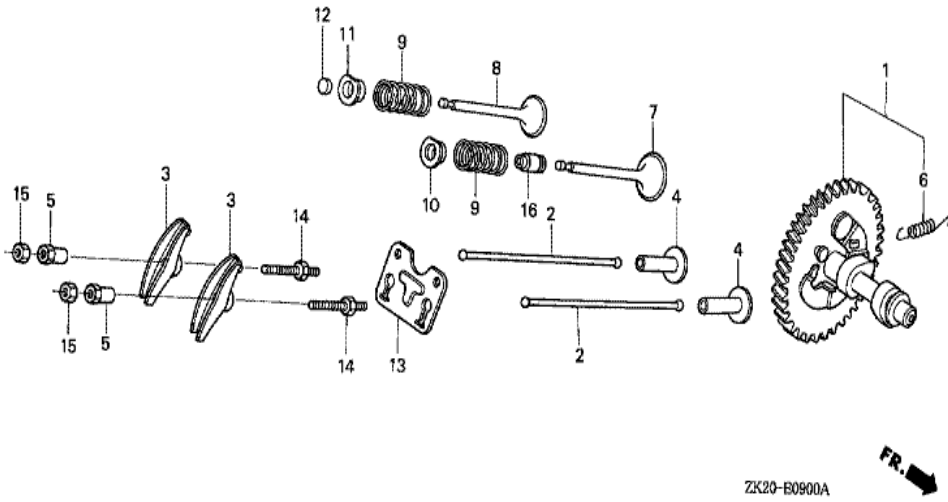

ZK20-B0900A

<u>Ref</u>	<u>Partnumber</u>	<u>Description</u>	<u>GX240K1</u>	<u>Serial Numbers</u>
001	14100-ZE2-W01	CAMSHAFT ASSY.	1	3620689
002	14410-ZE2-013	ROD, PUSH	2	
003	14431-ZE2-010	ARM, VALVE ROCKER	2	
003	14431-ZE2-010	ARM, VALVE ROCKER	2	
004	14441-ZE2-000	LIFTER, VALVE	2	
005	14451-ZE1-013	PIVOT, ROCKER ARM	2	
006	14568-ZE1-000	SPRING, WEIGHT RETURN	1	
007	14711-ZE2-000	VALVE, IN.	1	
008	14721-ZE2-000	VALVE, EX.	1	
009	14751-ZE2-003	SPRING, VALVE	2	
010	14771-ZE2-000	RETAINER, IN. VALVE SPRING	1	
011	14773-ZE2-000	RETAINER, EX. VALVE SPRING	1	
011	14773-ZE2-000	RETAINER, EX. VALVE SPRING	1	
<u>Ref</u>	<u>Partnumber</u>	<u>Description</u>	<u>GX240K1</u>	<u>Serial Numbers</u>
012	14781-ZE2-000	ROTATOR, VALVE	1	
013	14791-ZE2-010	GUIDE, PUSH ROD	1	
014	90012-ZE0-010	BOLT, PIVOT, 8MM	2	
015	90206-ZE1-000	NUT, PIVOT ADJUSTING	2	
016	12209-ZE8-003	SEAL, VALVE STEM	1	4081305
016	12209-ZE8-003	SEAL, VALVE STEM	1	4081305