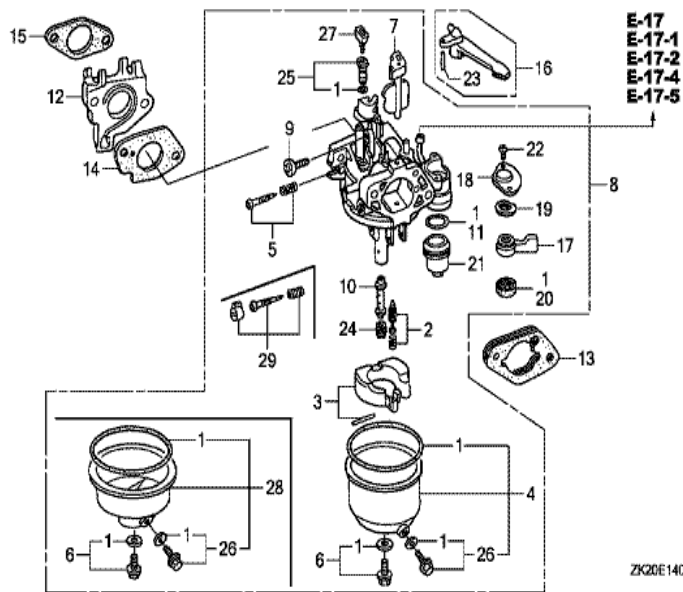

ZK20-E1100A

FR. →

<u>Ref</u>	<u>Partnumber</u>	<u>Description</u>	<u>GX240K1</u>	<u>Serial Numbers</u>
001	28400-ZE2-W01ZA	STARTER ASSY., RECOIL *R8 *	1	
002	28410-ZE2-W01ZA	CASE COMP., RECOIL STARTER *R8 *	1	
003	28421-ZE2-W01	PULLEY, RECOIL STARTER	1	
004	28422-ZE2-W01	RATCHET, STARTER	2	
005	28441-ZE2-W01	SPRING, FRICTION	1	
006	28442-ZE2-W01	SPRING, STARTER RETURN	1	
007	28443-ZE2-W01	SPRING, RATCHET	2	
008	28444-ZE2-W01	RETAINER, SPRING	1	
010	28461-ZE2-W02	GRIP, STARTER	1	4914022
011	28462-ZE2-W01	ROPE, RECOIL STARTER	1	3793540
011	28462-ZE2-W01	ROPE, RECOIL STARTER	1	3793540
011	28462-ZE2-W11	ROPE, RECOIL STARTER	1	
011	28462-ZE2-W11	ROPE, RECOIL STARTER	1	3793541
<u>Ref</u>	<u>Partnumber</u>	<u>Description</u>	<u>GX240K1</u>	<u>Serial Numbers</u>
012	28469-ZE2-W01	REINFORCEMENT, GRIP	1	
012	28469-ZE2-W01	REINFORCEMENT, GRIP	1	3793540
013	90004-ZE2-W01	SCREW, CENTER	1	
014	90008-ZE2-003	BOLT, FLANGE, 6X10	3	

Ref	Partnumber	Description	GX240K1	Serial Numbers
002	16731-ZE2-003	CLIP, TUBE	1	
003	19610-ZE2-010ZA	COVER COMP., FAN *R8 *	1	
005	19631-ZE2-D00	SHROUD	1	
014	90013-883-000	BOLT, FLANGE, 6X12 (CT200)	8	3116814
014	90013-883-000	BOLT, FLANGE, 6X12 (CT200)	6	3116815
021	36100-ZH7-W41	SWITCH ASSY., ENGINE STOP	1	3566260
021	36100-ZH7-W41	SWITCH ASSY., ENGINE STOP	1	

Ref	Partnumber	Description	GX240K1	Serial Numbers
001	16010-ZE2-812	GASKET SET	1	
002	16011-ZA0-931	VALVE SET, FLOAT	1	
003	16013-ZA0-931	FLOAT SET	1	
006	16028-ZE0-005	SCREW SET	1	
007	16044-ZE2-005	CHOKE SET	1	
008	16100-ZE2-W71	CARBURETOR ASSY. (BE70B B/C)	1	
008	16100-ZE2-W71	CARBURETOR ASSY. (BE70B B/C)	1	
009	16124-ZE0-005	SCREW, THROTTLE STOP	1	
010	16166-ZE2-W70	NOZZLE, MAIN	1	
010	16166-ZE2-W70	NOZZLE, MAIN	1	
011	16173-001-004	PACKING, FUEL STRAINER CUP	(1)	
012	16211-ZE2-000	INSULATOR, CARBURETOR	1	4926607
013	16220-ZA0-702	SPACER COMP., CARBURETOR	1	