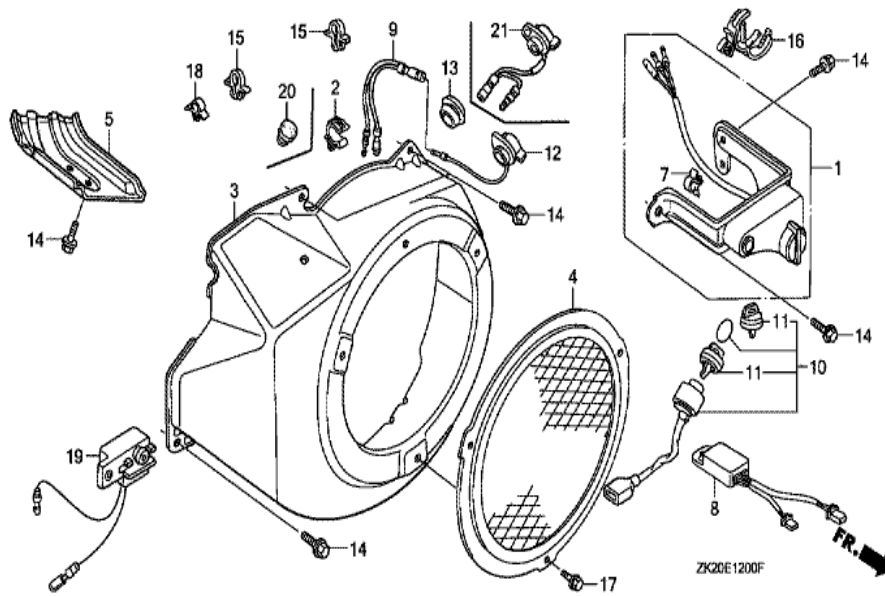

ZK20-E1100A

FR. →

<u>Ref</u>	<u>Partnumber</u>	<u>Description</u>	<u>GX240K1</u>	<u>Serial Numbers</u>
001	28400-ZE2-W01ZA	STARTER ASSY., RECOIL *R8 *	1	
002	28410-ZE2-W01ZA	CASE COMP., RECOIL STARTER *R8 *	1	
003	28421-ZE2-W01	PULLEY, RECOIL STARTER	1	
004	28422-ZE2-W01	RATCHET, STARTER	2	
005	28441-ZE2-W01	SPRING, FRICTION	1	
006	28442-ZE2-W01	SPRING, STARTER RETURN	1	
007	28443-ZE2-W01	SPRING, RATCHET	2	
008	28444-ZE2-W01	RETAINER, SPRING	1	
010	28461-ZE2-W02	GRIP, STARTER	1	4914022
011	28462-ZE2-W01	ROPE, RECOIL STARTER	1	3793540
011	28462-ZE2-W01	ROPE, RECOIL STARTER	1	3793540
011	28462-ZE2-W11	ROPE, RECOIL STARTER	1	
011	28462-ZE2-W11	ROPE, RECOIL STARTER	1	3793541
<u>Ref</u>	<u>Partnumber</u>	<u>Description</u>	<u>GX240K1</u>	<u>Serial Numbers</u>
012	28469-ZE2-W01	REINFORCEMENT, GRIP	1	
012	28469-ZE2-W01	REINFORCEMENT, GRIP	1	3793540
013	90004-ZE2-W01	SCREW, CENTER	1	
014	90008-ZE2-003	BOLT, FLANGE, 6X10	3	

Ref	Partnumber	Description	GX240K1	Serial Numbers
002	16731-ZE2-003	CLIP, TUBE	1	
003	19610-ZE2-010ZA	COVER COMP., FAN *R8 *	1	
005	19631-ZE2-D00	SHROUD	1	
014	90013-883-000	BOLT, FLANGE, 6X12 (CT200)	8	3116814
014	90013-883-000	BOLT, FLANGE, 6X12 (CT200)	6	3116815
021	36100-ZH7-W41	SWITCH ASSY., ENGINE STOP	1	3566260
021	36100-ZH7-W41	SWITCH ASSY., ENGINE STOP	1	

Ref	Partnumber	Description	GX240K1	Serial Numbers
001	16010-ZE2-812	GASKET SET	1	
002	16011-ZA0-931	VALVE SET, FLOAT	1	
003	16013-ZA0-931	FLOAT SET	1	
006	16028-ZE0-005	SCREW SET	1	
007	16044-ZE2-005	CHOKE SET	1	
008	16100-ZE2-W71	CARBURETOR ASSY. (BE70B B/C)	1	
008	16100-ZE2-W71	CARBURETOR ASSY. (BE70B B/C)	1	
009	16124-ZE0-005	SCREW, THROTTLE STOP	1	
010	16166-ZE2-W70	NOZZLE, MAIN	1	
010	16166-ZE2-W70	NOZZLE, MAIN	1	
011	16173-001-004	PACKING, FUEL STRAINER CUP	(1)	
012	16211-ZE2-000	INSULATOR, CARBURETOR	1	4926607
013	16220-ZA0-702	SPACER COMP., CARBURETOR	1	