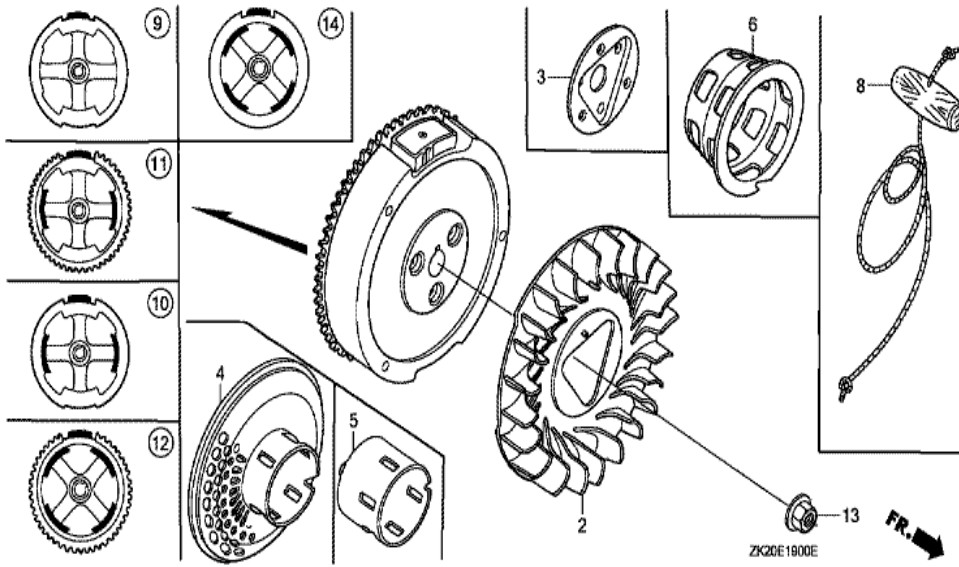

Ref	Partnumber	Description	GX240K1	Serial Numbers
002	19511-ZE2-000	FAN, COOLING	1	
005	28451-ZE2-W01	PULLEY, STARTER	1	
009	31100-ZE2-010	FLYWHEEL COMP.	1	3337056
013	90201-ZE3-V00	NUT, SPECIAL, 16MM	1	
013	90201-ZE3-V00	NUT, SPECIAL, 16MM	1