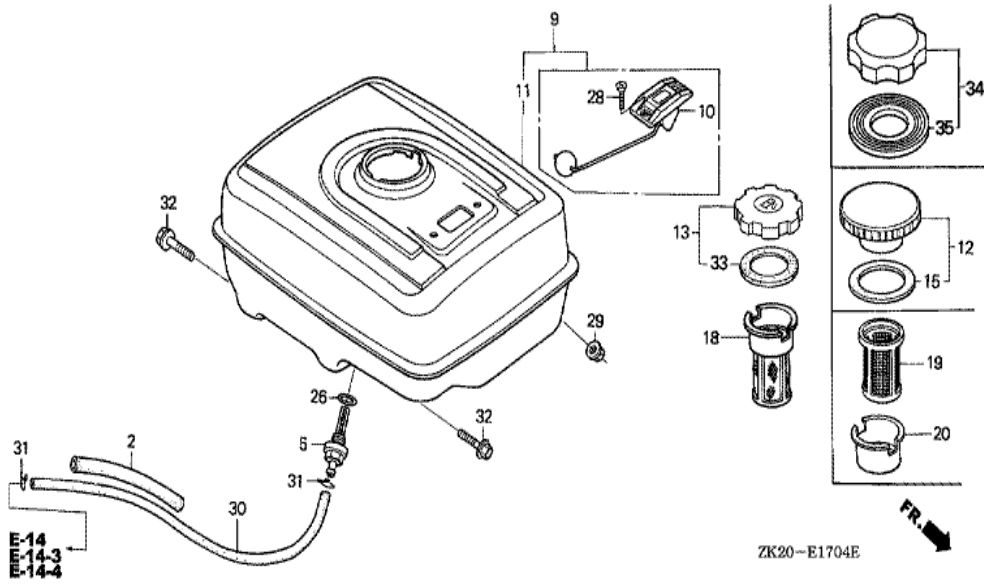

ZK20-E1704E

Ref	Partnumber	Description	GX240K1	Serial Numbers
002	16854-ZH8-000	RUBBER, SUPPORTER (107MM)	1	3411798
002	16854-ZH8-000	RUBBER, SUPPORTER (107MM)	1	
005	16955-ZE1-000	JOINT, FUEL TANK	1	
011	17510-ZE2-010ZA	TANK COMP., FUEL *NH31 *	1	
013	17620-ZH7-023	CAP COMP., FUEL FILLER (BLACK)	(1)	3254424
018	17672-ZE2-W01	FILTER, FUEL	1	3200766
026	91353-671-004	O-RING, 14MM (NOK)	1	
029	94050-08000	NUT, FLANGE, 8MM	2	
030	95001-4522240	TUBE, FUEL, 4.5X222 (95001-45001-60M)	1	
031	95002-02080	CLIP, TUBE (B8)	2	
032	95701-0802500	BOLT, FLANGE, 8X25	2	
032	95701-0802500	BOLT, FLANGE, 8X25	2	
033	17631-ZH7-003	PACKING, FUEL FILLER CAP (39X58X3)	1	4495553