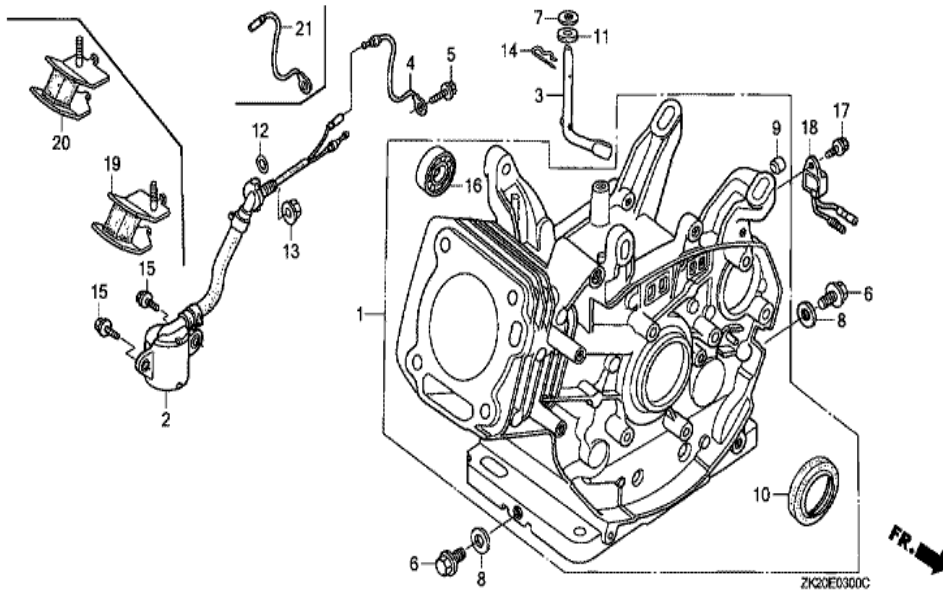

Ref	Partnumber	Description	GX240K1	Serial Numbers
001	12000-ZE2-815	BARREL ASSY., CYLINDER (ALERT)	1	
001	12000-ZE2-815	BARREL ASSY., CYLINDER (ALERT)	1	
002	15510-ZE2-043	SWITCH ASSY., OIL LEVEL	1	
003	16541-ZE2-010	SHAFT, GOVERNOR ARM	1	
006	90131-883-000	BOLT, DRAIN PLUG, 12X15	2	
007	90446-KE1-000	WASHER, 8.2X17X0.8	1	
008	94109-12000	WASHER, DRAIN PLUG, 12MM	2	
010	91201-890-003	OIL SEAL, 30X46X8	1	
012	91353-671-004	O-RING, 14MM (NOK)	1	
013	94050-10000	NUT, FLANGE, 10MM	1	
014	94251-10000	PIN, LOCK, 10MM	1	3332422
014	94251-10000	PIN, LOCK, 10MM	1	
015	95701-0601200	BOLT, FLANGE, 6X12	2	
Ref	Partnumber	Description	GX240K1	Serial Numbers
017	90013-883-000	BOLT, FLANGE, 6X12 (CT200)	(1)	
018	34150-ZH7-003	ALERT UNIT, OIL	(1)	4853039