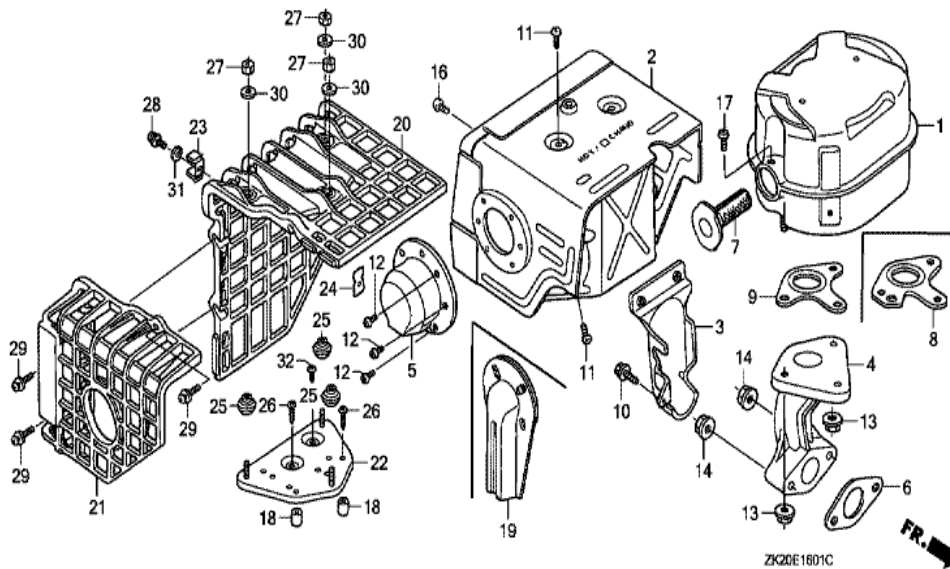

Ref	Partnumber	Description	GX240K1	Serial Numbers
001	18310-ZE2-W00	MUFFLER COMP.	1	
002	18320-ZE2-W01	PROTECTOR COMP., MUFFLER (STD.)	1	
004	18330-ZE2-W00	PIPE, EX.	1	
006	18333-ZE3-800	GASKET, EX. PIPE	(1)	
007	18355-ZE2-010	ARRESTER, SPARK	(1)	
008	18381-ZE2-W10	GASKET, MUFFLER (ARRESTER) (NIPPON LEAKL	1	
008	18381-ZE2-W10	GASKET, MUFFLER (ARRESTER) (NIPPON LEAKL	1	
011	90050-ZE1-000	SCREW, TAPPING, 5X8	4	
013	94050-08000	NUT, FLANGE, 8MM	3	
014	94050-08000	NUT, FLANGE, 8MM	2	
017	90050-ZE1-000	SCREW, TAPPING, 5X8	1	
018	17233-896-701	COLLAR, AIR CLEANER CASE	(2)	
020	18433-ZK9-W40	COVER COMP., MUFFLER	(1)	
<u>Ref</u>	<u>Partnumber</u>	<u>Description</u>	<u>GX240K1</u>	<u>Serial Numbers</u>
021	18434-ZK9-W40	COVER COMP., RR. MUFFLER	(1)	
022	18436-ZH8-W40	BASE COMP., MUFFLER COVER	(1)	
023	18437-ZF6-W40	STAY, MUFFLER COVER	(1)	
024	18438-ZF6-W40	PLATE, SET	(1)	
025	18466-ZH8-W40	SPACER, MUFFLER COVER	(3)	
026	90050-ZH8-W40	SCREW, TAPPING, 5X25	(2)	
027	90302-KF9-900	NUT, HEX., 5MM	(3)	
028	93891-0501200	SCREW-WASHER, 5X12	(1)	
029	93891-0602007	SCREW-WASHER, 6X20	(3)	
030	94103-05700	WASHER, PLAIN, 5MM	(3)	
031	94111-05000	WASHER, SPRING, 5MM	(1)	
032	90050-ZE1-000	SCREW, TAPPING, 5X8	(1)