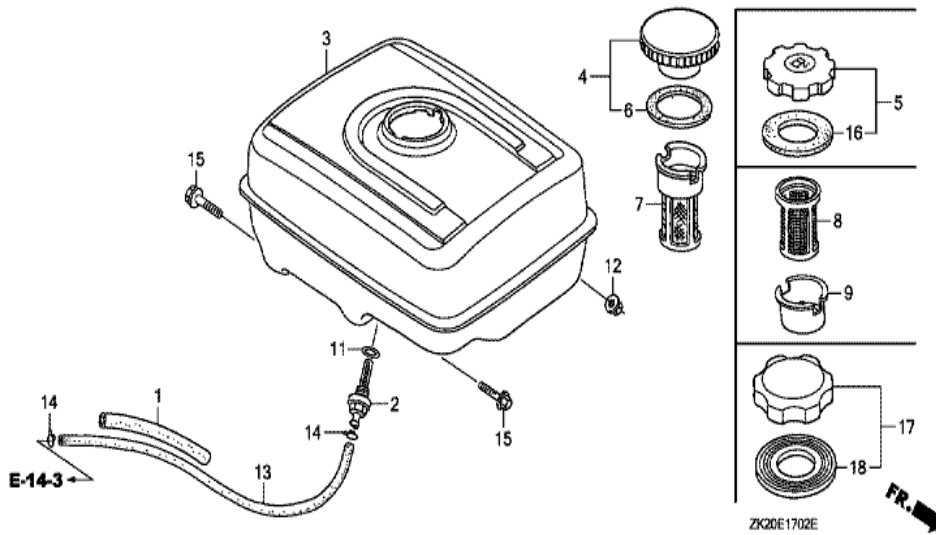

Ref	Partnumber	Description	GX240K1	Serial Numbers
001	16854-ZH8-000	RUBBER, SUPPORTER (107MM)	1	3033266
001	16854-ZH8-000	RUBBER, SUPPORTER (107MM)	1	
002	16955-ZE1-000	JOINT, FUEL TANK	1	
003	17510-ZE2-010ZA	TANK COMP., FUEL *NH31 *	1	
005	17620-ZH7-023	CAP COMP., FUEL FILLER (BLACK)	1	3254424
007	17672-ZE2-W01	FILTER, FUEL	1	3190917
011	91353-671-004	O-RING, 14MM (NOK)	1	
012	94050-08000	NUT, FLANGE, 8MM	2	
013	95001-4522240	TUBE, FUEL, 4.5X222 (95001-45001-60M)	1	
014	95002-02080	CLIP, TUBE (B8)	2	
015	95701-0802500	BOLT, FLANGE, 8X25	2	
015	95701-0802500	BOLT, FLANGE, 8X25	2	
016	17631-ZH7-003	PACKING, FUEL FILLER CAP (39X58X3)	1	3254424