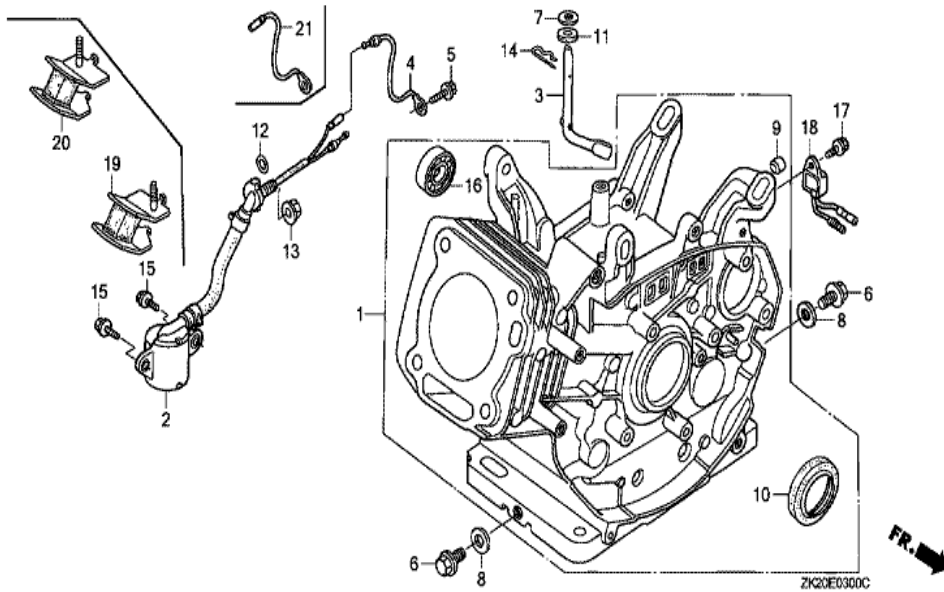

Ref	Partnumber	Description	GX240K1	Serial Numbers
001	12000-ZE2-815	BARREL ASSY., CYLINDER (ALERT)	1	
001	12000-ZE2-815	BARREL ASSY., CYLINDER (ALERT)	1	
002	15510-ZE2-043	SWITCH ASSY., OIL LEVEL	1	
003	16541-ZE2-010	SHAFT, GOVERNOR ARM	1	
004	32197-ZE2-003	SUB HARNESS	1	3566259
004	32197-ZE2-003	SUB HARNESS	1	3566259
005	90013-883-000	BOLT, FLANGE, 6X12 (CT200)	1	3116815 3566259
005	90013-883-000	BOLT, FLANGE, 6X12 (CT200)	1	3566259
006	90131-883-000	BOLT, DRAIN PLUG, 12X15	2	
007	90446-KE1-000	WASHER, 8.2X17X0.8	1	
008	94109-12000	WASHER, DRAIN PLUG, 12MM	2	
010	91201-890-003	OIL SEAL, 30X46X8	1	
012	91353-671-004	O-RING, 14MM (NOK)	1	
Ref	Partnumber	Description	GX240K1	Serial Numbers
013	94050-10000	NUT, FLANGE, 10MM	1	
014	94251-10000	PIN, LOCK, 10MM	1	3332422
014	94251-10000	PIN, LOCK, 10MM	1	
015	95701-0601200	BOLT, FLANGE, 6X12	2	
017	90013-883-000	BOLT, FLANGE, 6X12 (CT200)	(1)	
017	90013-883-000	BOLT, FLANGE, 6X12 (CT200)	1	3684579
018	34150-ZH7-003	ALERT UNIT, OIL	(1)	4853039
018	34150-ZH7-003	ALERT UNIT, OIL	1	3684579