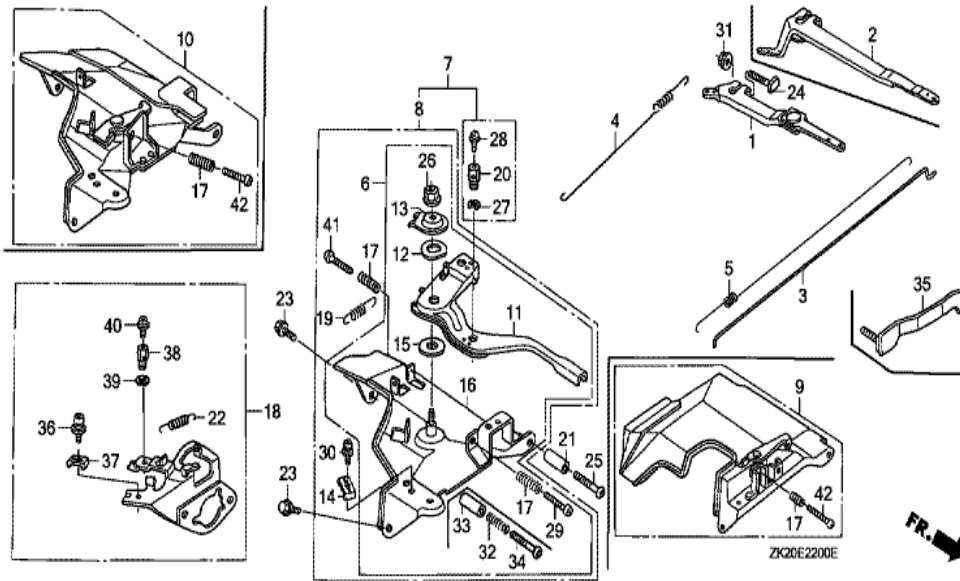

Ref	Partnumber	Description	GX240K1	Serial Numbers
002	16551-ZE2-000	ARM, GOVERNOR	1	
003	16555-ZE2-000	ROD, GOVERNOR	1	
003	16555-ZE2-000	ROD, GOVERNOR	1	
004	16561-ZE2-000	SPRING, GOVERNOR (L=145.0MM) (WIRE DIAME	1	3156815
005	16562-ZE2-000	SPRING, THROTTLE RETURN	1	3337056
008	16570-ZE2-W20	CONTROL ASSY. (REMOTE)	1	
011	16571-ZE2-W00	LEVER, CONTROL	1	
011	16571-ZE2-W00	LEVER, CONTROL	1	
012	16574-ZE1-000	SPRING, LEVER	1	3077713
013	16575-ZE2-W00	WASHER, CONTROL LEVER	1	3454257
014	16576-891-000	HOLDER, CABLE	1	
015	16578-ZE1-000	SPACER, CONTROL LEVER	1	
016	16581-ZE2-W00	BASE COMP., CONTROL (###)	1	3454257
<u>Ref</u>	<u>Partnumber</u>	<u>Description</u>	<u>GX240K1</u>	<u>Serial Numbers</u>
016	16581-ZE2-W00	BASE COMP., CONTROL (###)	1	
017	16584-883-300	SPRING, CONTROL ADJUSTING	(1)	
019	16592-883-310	SPRING, CABLE RETURN	1	
023	90013-883-000	BOLT, FLANGE, 6X12 (CT200)	2	
024	90015-ZE5-010	BOLT, GOVERNOR ARM	1	
026	90114-SA0-000	NUT, SELF-LOCK, 6MM	1	3454257
029	93500-050280A	SCREW, PAN, 5X28	1	3454257
029	93500-050280A	SCREW, PAN, 5X28	1	
030	93500-050160A	SCREW, PAN, 5X16	1	
031	94050-06000	NUT, FLANGE, 6MM	1