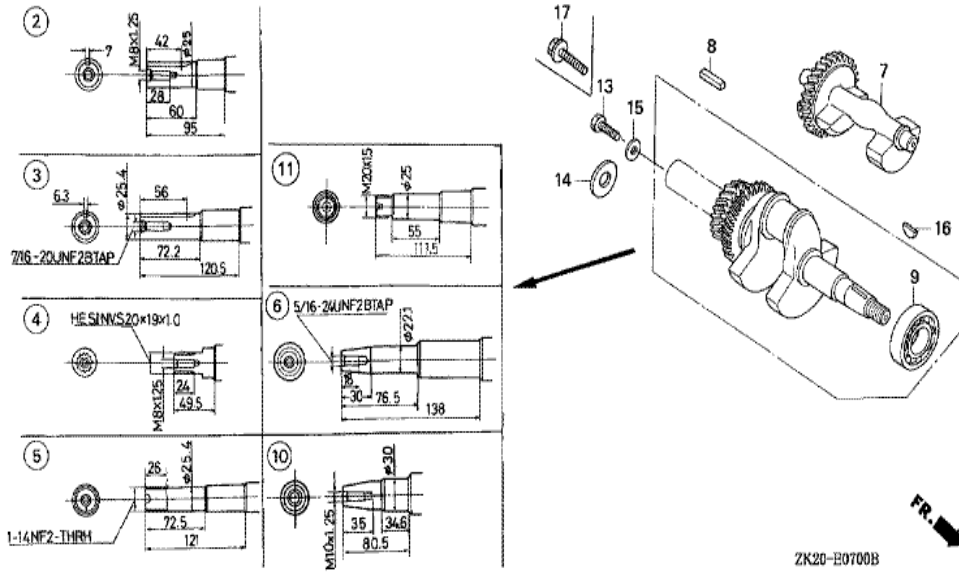

Ref	Partnumber	Description	GX240K1	Serial Numbers
009	96100-6206000	BEARING, RADIAL BALL, 6206	1	
011	13310-ZE2-631	CRANKSHAFT COMP.	1	
016	90741-ZE2-000	KEY, SPECIAL WOODRUFF, 25X18	1	
016	90741-ZE2-000	KEY, SPECIAL WOODRUFF, 25X18	1