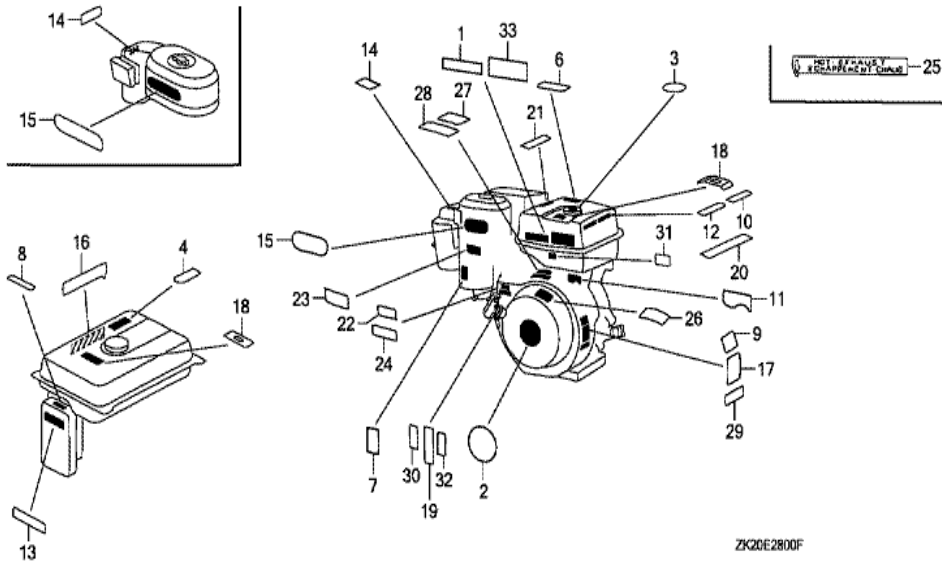

ZK20E2800F

Ref	Partnumber	Description	GX240K1	Serial Numbers
001	87522-ZH9-010	LABEL, CAUTION (ENGLISH, ETC.)	1	
001	87522-ZH9-010	LABEL, CAUTION (ENGLISH, ETC.)	1	
002	87521-ZE2-W01	EMBLEM (GX240 HONDA 8.0)	1	3117235
002	87521-ZE2-W01	EMBLEM (GX240 HONDA 8.0)	1	4192760
002	87521-ZE2-W02	EMBLEM (GX240 HONDA 8.0)	1	4465232
002	87521-ZE2-W02	EMBLEM (GX240 HONDA 8.0)	1	4192761
007	87528-ZE2-810	MARK, CHOKE (ORANGE)	1	3165403
007	87528-ZE2-810	MARK, CHOKE (ORANGE)	1	
010	87532-ZB4-G60	MARK, OIL ALERT (GERMAN)	1	3171791
010	87532-ZB4-H50	MARK, OIL ALERT (FRENCH)	(1)	3171791 3481104
010	87532-ZB4-H50	MARK, OIL ALERT (FRENCH)	1	
012	87532-ZH8-810	MARK, OIL ALERT (ENGLISH)	1	3116815 3302521
012	87532-ZH8-810	MARK, OIL ALERT (ENGLISH)	1