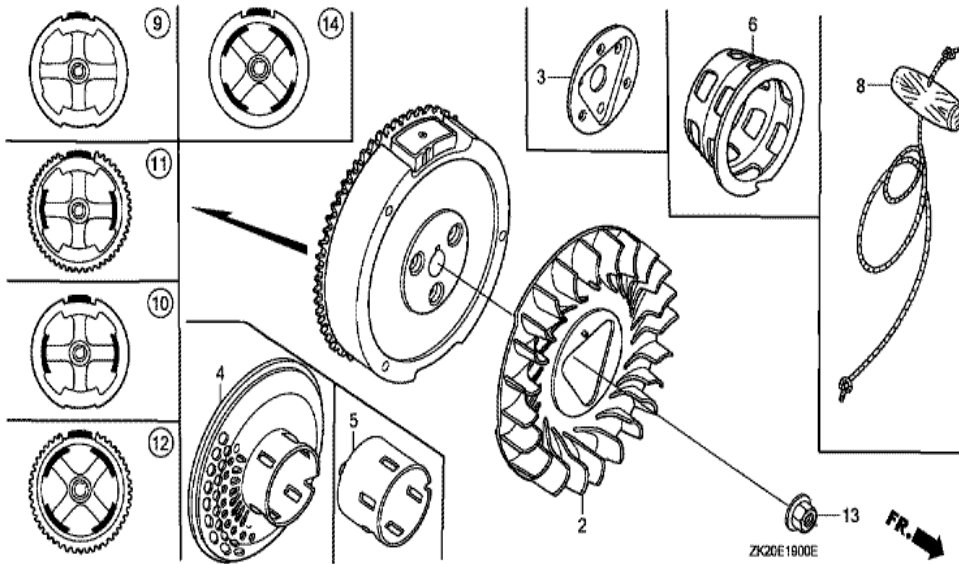

E-14  
E-14-3  
E-14-4

ZK20-E1704E

Ref	Partnumber	Description	GX240K1	Serial Numbers
002	16854-ZE1-000	RUBBER, SUPPORTER (107MM)	1	3033265
002	16854-ZH8-000	RUBBER, SUPPORTER (107MM)	1	3411798
002	16854-ZH8-000	RUBBER, SUPPORTER (107MM)	1	3033266
005	16955-ZE1-000	JOINT, FUEL TANK	1	
011	17510-ZE2-010ZA	TANK COMP., FUEL *NH31 *	1	
012	17620-ZE2-W00	CAP COMP., FUEL FILLER (CHROME PLATED)	1	4495553
012	17620-ZE2-W00	CAP COMP., FUEL FILLER (CHROME PLATED)	1	3254423
013	17620-ZH7-023	CAP COMP., FUEL FILLER (BLACK)	(1)	3254424
013	17620-ZH7-023	CAP COMP., FUEL FILLER (BLACK)	1	3254424
015	17631-329-003	PACKING, FUEL FILLER CAP (39X58X3)	1	
015	17631-329-003	PACKING, FUEL FILLER CAP (39X58X3)	1	3254423
026	91353-671-004	O-RING, 14MM (NOK)	1	
029	94050-08000	NUT, FLANGE, 8MM	2	
Ref	Partnumber	Description	GX240K1	Serial Numbers
030	95001-4522240	TUBE, FUEL, 4.5X222 (95001-45001-60M)	1	
031	95002-02080	CLIP, TUBE (B8)	2	
032	95701-0802500	BOLT, FLANGE, 8X25	2	
032	95701-0802500	BOLT, FLANGE, 8X25	2	
033	17631-ZH7-003	PACKING, FUEL FILLER CAP (39X58X3)	1	4495553
033	17631-ZH7-003	PACKING, FUEL FILLER CAP (39X58X3)	1	3254424