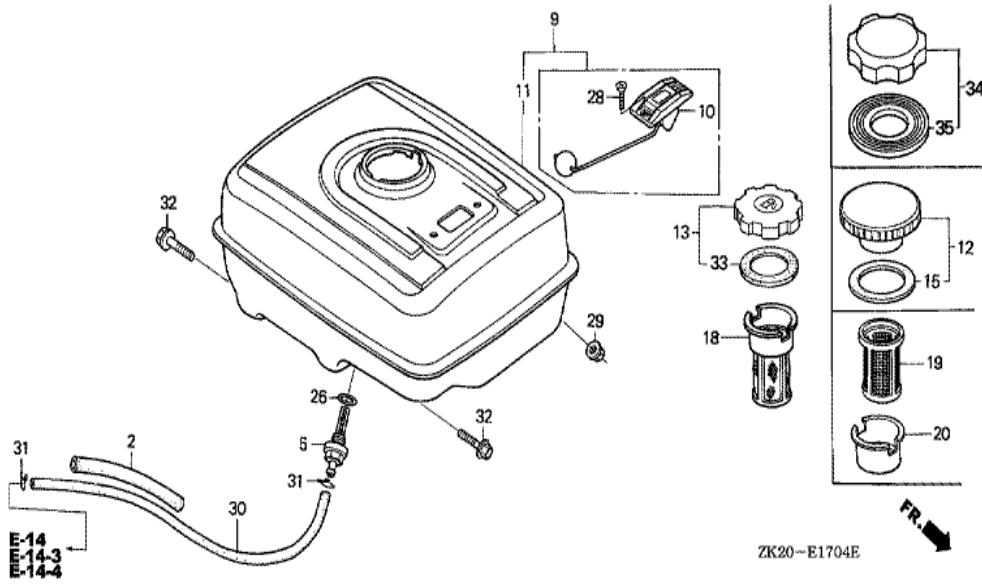

E-14
E-14-3
E-14-4

ZK20-E1704E

Ref	Partnumber	Description	GX240K1	Serial Numbers
002	16854-ZE1-000	RUBBER, SUPPORTER (107MM)	1	3033265
002	16854-ZH8-000	RUBBER, SUPPORTER (107MM)	1	3411798
002	16854-ZH8-000	RUBBER, SUPPORTER (107MM)	1	3033266
005	16955-ZE1-000	JOINT, FUEL TANK	1	
011	17510-ZE2-010ZA	TANK COMP., FUEL *NH31 *	1	
012	17620-ZE2-W00	CAP COMP., FUEL FILLER (CHROME PLATED)	1	4495553
012	17620-ZE2-W00	CAP COMP., FUEL FILLER (CHROME PLATED)	1	3254423
013	17620-ZH7-023	CAP COMP., FUEL FILLER (BLACK)	(1)	3254424
013	17620-ZH7-023	CAP COMP., FUEL FILLER (BLACK)	1	3254424
015	17631-329-003	PACKING, FUEL FILLER CAP (39X58X3)	1	
015	17631-329-003	PACKING, FUEL FILLER CAP (39X58X3)	1	3254423
026	91353-671-004	O-RING, 14MM (NOK)	1	
029	94050-08000	NUT, FLANGE, 8MM	2	
Ref	Partnumber	Description	GX240K1	Serial Numbers
030	95001-4522240	TUBE, FUEL, 4.5X222 (95001-45001-60M)	1	
031	95002-02080	CLIP, TUBE (B8)	2	
032	95701-0802500	BOLT, FLANGE, 8X25	2	
032	95701-0802500	BOLT, FLANGE, 8X25	2	
033	17631-ZH7-003	PACKING, FUEL FILLER CAP (39X58X3)	1	4495553
033	17631-ZH7-003	PACKING, FUEL FILLER CAP (39X58X3)	1	3254424