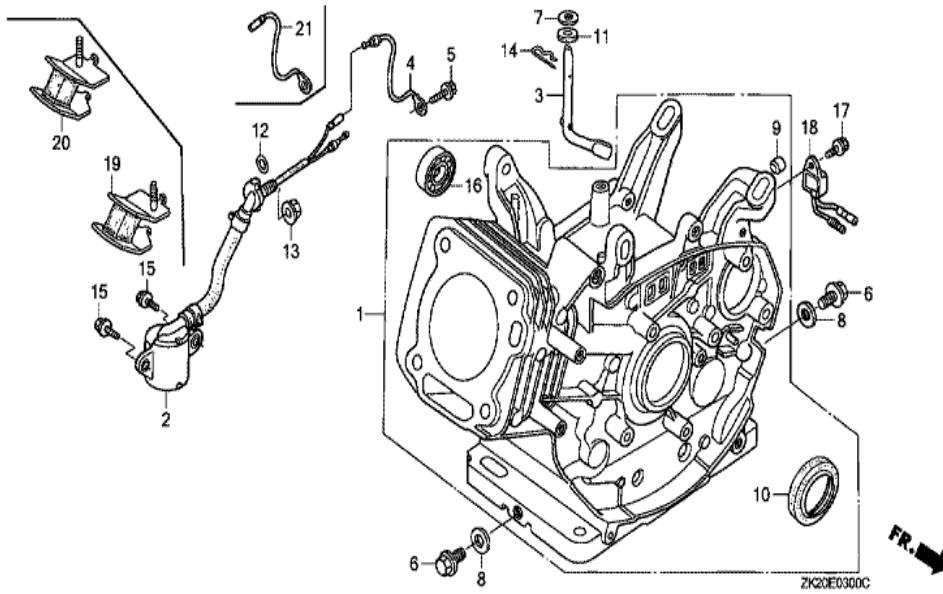

Ref	Partnumber	Description	GX240K1	Serial Numbers
001	12000-ZE2-040	BARREL ASSY., CYLINDER (STD.)	1	4081304
003	16541-ZE2-010	SHAFT, GOVERNOR ARM	1	
006	90131-883-000	BOLT, DRAIN PLUG, 12X15	2	
007	90446-KE1-000	WASHER, 8.2X17X0.8	1	
008	94109-12000	WASHER, DRAIN PLUG, 12MM	2	
009	90801-ZE2-003	PLUG, SEALING (RUBBER 10MM)	1	
010	91201-890-003	OIL SEAL, 30X46X8	1	
014	94251-08000	PIN, LOCK, 8MM	1	3332421
014	94251-10000	PIN, LOCK, 10MM	1	3332422
014	94251-10000	PIN, LOCK, 10MM	1	3332422