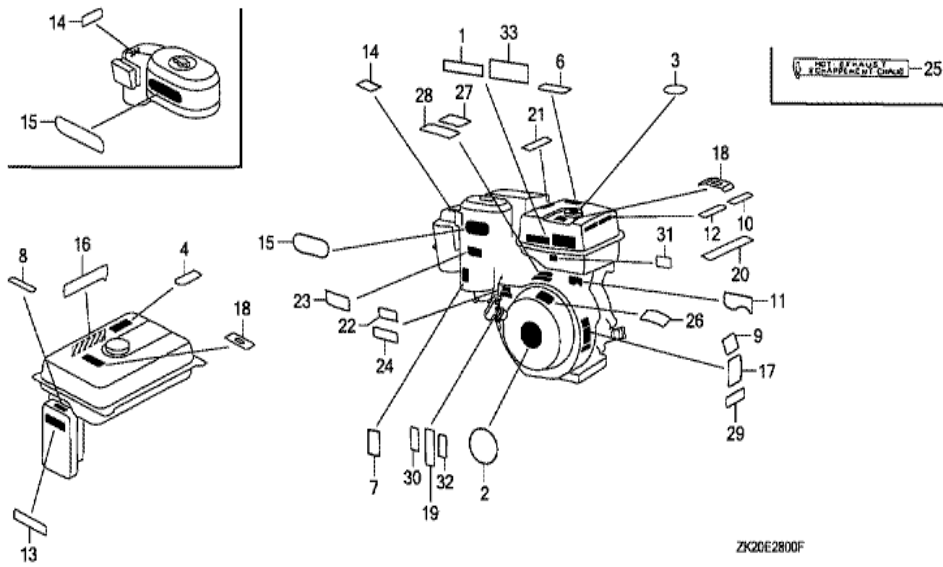

Ref	Partnumber	Description	GX240K1	Serial Numbers
001	87522-ZH9-000	LABEL, CAUTION (ENGLISH, ETC.)	1	3302521
001	87522-ZH9-000	LABEL, CAUTION (ENGLISH, ETC.)	1	
002	87521-ZE2-W01	EMBLEM (GX240 HONDA 8.0)	1	3117235
002	87521-ZE2-W01	EMBLEM (GX240 HONDA 8.0)	1	3117235
003	87522-ZE1-810	MARK, CAUTION	1	3254423
003	87522-ZE1-810	MARK, CAUTION	1	3254423
007	87528-ZE2-810	MARK, CHOKE (ORANGE)	1	3165403
007	87528-ZE2-810	MARK, CHOKE (ORANGE)	1	
009	87530-ZE2-W10	LABEL, SPECIFICATION (EXTERNAL)	1	3165402
009	87530-ZE2-W10	LABEL, SPECIFICATION (EXTERNAL)	1	3165402