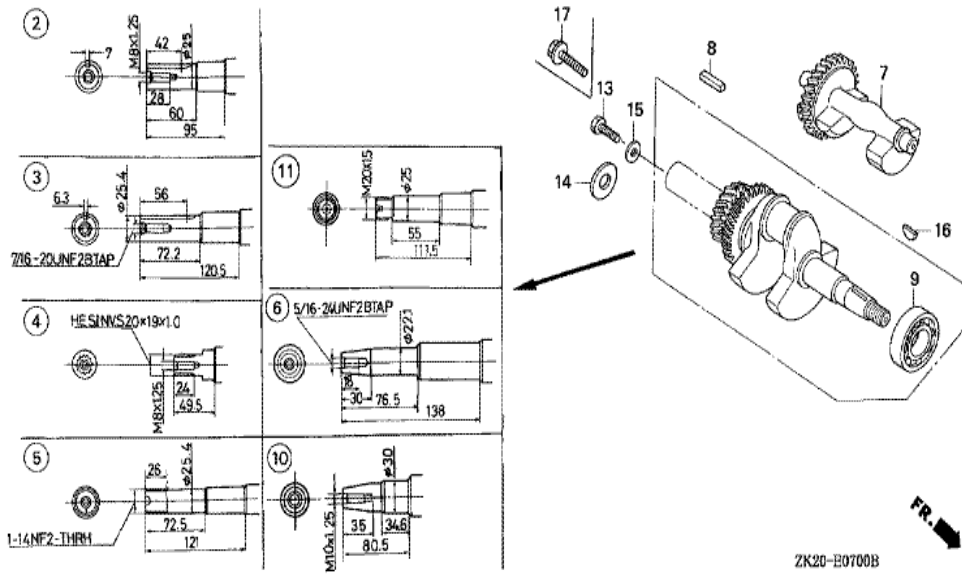

Ref	Partnumber	Description	GX240K1	Serial Numbers
009	96100-6206000	BEARING, RADIAL BALL, 6206	1	
011	13310-ZE2-631	CRANKSHAFT COMP.	1	
016	90741-ZE2-000	KEY, SPECIAL WOODRUFF, 25X18	1	
016	90741-ZE2-000	KEY, SPECIAL WOODRUFF, 25X18	1