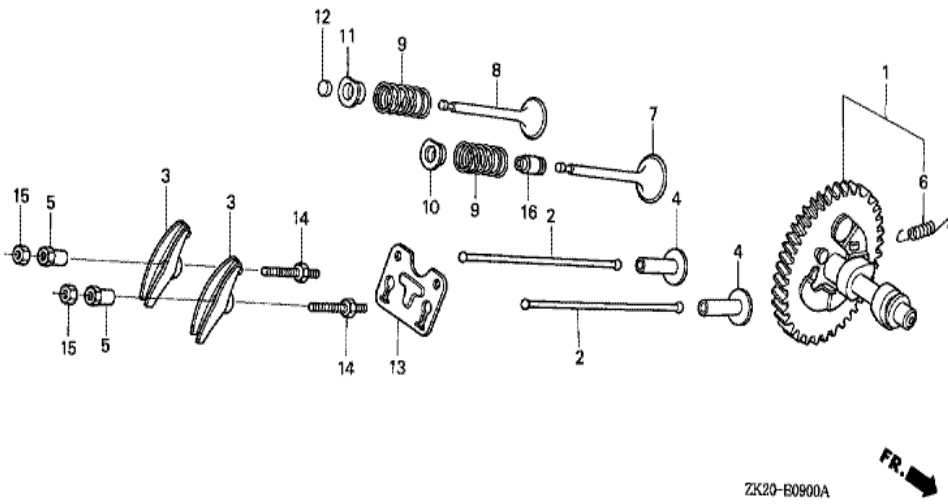

ZK20-E0900A

<u>Ref</u>	<u>Partnumber</u>	<u>Description</u>	<u>GX240K1</u>	<u>Serial Numbers</u>
001	14100-ZH9-000	CAMSHAFT ASSY.	1	
001	14100-ZH9-000	CAMSHAFT ASSY.	1	3620888
001	14100-ZH9-010	CAMSHAFT ASSY.	1	3620889
001	14100-ZH9-010	CAMSHAFT ASSY.	1	3620889
002	14410-ZE2-013	ROD, PUSH	2	
003	14431-ZE2-000	ARM, VALVE ROCKER	2	
004	14441-ZE2-000	LIFTER, VALVE	2	
005	14451-ZE1-013	PIVOT, ROCKER ARM	2	
006	14568-ZE1-000	SPRING, WEIGHT RETURN	1	
007	14711-ZE2-000	VALVE, IN.	1	
008	14721-ZE2-000	VALVE, EX.	1	
009	14751-ZE2-003	SPRING, VALVE	2	
010	14771-ZE2-000	RETAINER, IN. VALVE SPRING	1	
<u>Ref</u>	<u>Partnumber</u>	<u>Description</u>	<u>GX240K1</u>	<u>Serial Numbers</u>
011	14773-ZE2-000	RETAINER, EX. VALVE SPRING	1	
011	14773-ZE2-000	RETAINER, EX. VALVE SPRING	1	
012	14781-ZE2-000	ROTATOR, VALVE	1	
013	14791-ZE2-010	GUIDE, PUSH ROD	1	
014	90012-ZE0-010	BOLT, PIVOT, 8MM	2	
015	90206-ZE1-000	NUT, PIVOT ADJUSTING	2