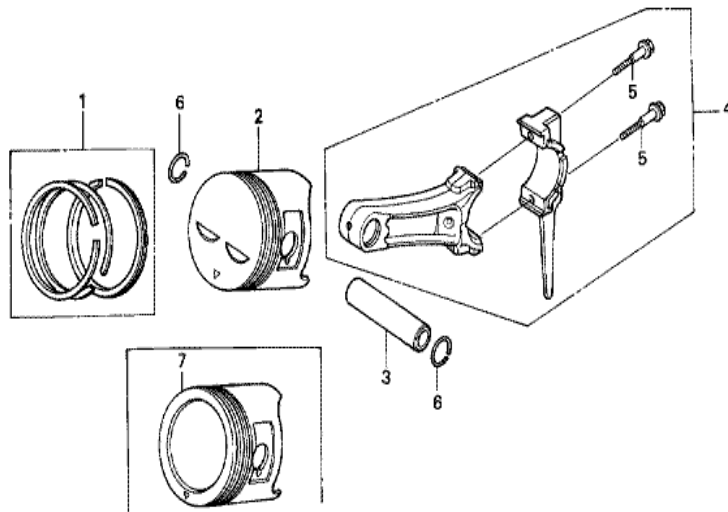

ZK20-E0800A

<u>Ref</u>	<u>Partnumber</u>	<u>Description</u>	<u>GX240K1</u>	<u>Serial Numbers</u>
001	13010-ZE2-013	RING SET, PISTON (STD.) (NIPPON)	1	4081304
001	13010-ZE2-013	RING SET, PISTON (STD.) (NIPPON)	1	
001	13010-ZE2-014	RING SET, PISTON (STD.) (TEIKOKU)	1	4081304
001	13010-ZE2-014	RING SET, PISTON (STD.) (TEIKOKU)	1	
001	13011-ZE2-013	RING SET, PISTON (0.25) (NIPPON)	(1)	4081304
001	13011-ZE2-013	RING SET, PISTON (0.25) (NIPPON)	(1)	
001	13011-ZE2-014	RING SET, PISTON (0.25) (TEIKOKU)	(1)	
001	13011-ZE2-014	RING SET, PISTON (0.25) (TEIKOKU)	(1)	
001	13012-ZE2-013	RING SET, PISTON (0.50) (NIPPON)	(1)	
001	13012-ZE2-013	RING SET, PISTON (0.50) (NIPPON)	(1)	
001	13012-ZE2-014	RING SET, PISTON (0.50) (TEIKOKU)	(1)	
001	13012-ZE2-014	RING SET, PISTON (0.50) (TEIKOKU)	(1)	
001	13012-ZE2-014	RING SET, PISTON (0.50) (TEIKOKU)	(1)	
001	13013-ZE2-013	RING SET, PISTON (0.75) (NIPPON)	(1)	
<u>Ref</u>	<u>Partnumber</u>	<u>Description</u>	<u>GX240K1</u>	<u>Serial Numbers</u>
001	13013-ZE2-013	RING SET, PISTON (0.75) (NIPPON)	(1)	
001	13013-ZE2-014	RING SET, PISTON (0.75) (TEIKOKU)	(1)	4081304
001	13013-ZE2-014	RING SET, PISTON (0.75) (TEIKOKU)	(1)	
002	13101-ZE2-W00	PISTON (STD.)	1	4869814
002	13102-ZE2-W00	PISTON (0.25)	(1)	
002	13102-ZE2-W00	PISTON (0.25)	(1)	
002	13103-ZE2-W00	PISTON (0.50)	(1)	4869814
002	13103-ZE2-W00	PISTON (0.50)	(1)	
002	13104-ZE2-W00	PISTON (0.75)	(1)	
002	13104-ZE2-W00	PISTON (0.75)	(1)	
003	13111-ZE2-000	PIN, PISTON	1	
004	13200-ZE2-010	ROD ASSY., CONNECTING (STD.)	1	
004	13200-ZE2-305	ROD ASSY., CONNECTING (0.25 UNDER SIZE)	(1)	
004	13200-ZE2-305	ROD ASSY., CONNECTING (0.25 UNDER SIZE)	(1)	
005	90001-ZE8-000	BOLT, CONNECTING ROD	2	
006	90551-ZE1-000	CLIP, PISTON PIN, 18MM	2