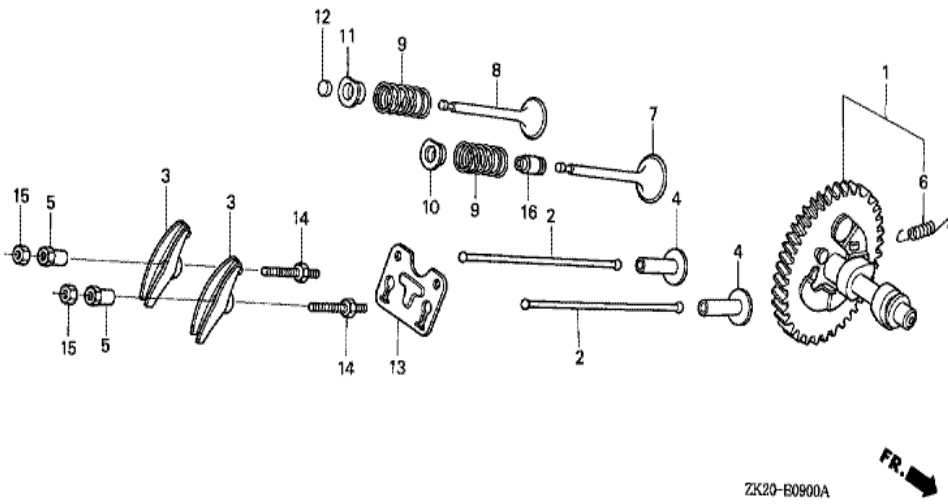

ZK20-E0900A

Ref	Partnumber	Description	GX240K1	Serial Numbers
001	14100-ZE2-W01	CAMSHAFT ASSY.	1	3620689
001	14100-ZE2-W01	CAMSHAFT ASSY.	1	3860625
001	14100-ZH9-010	CAMSHAFT ASSY.	1	3620889
001	14100-ZH9-010	CAMSHAFT ASSY.	1	3860624
002	14410-ZE2-013	ROD, PUSH	2	
003	14431-ZE2-010	ARM, VALVE ROCKER	2	
003	14431-ZE2-010	ARM, VALVE ROCKER	2	
004	14441-ZE2-000	LIFTER, VALVE	2	
005	14451-ZE1-013	PIVOT, ROCKER ARM	2	
006	14568-ZE1-000	SPRING, WEIGHT RETURN	1	
007	14711-ZE2-000	VALVE, IN.	1	
008	14721-ZE2-000	VALVE, EX.	1	
009	14751-ZE2-003	SPRING, VALVE	2	
Ref	Partnumber	Description	GX240K1	Serial Numbers
010	14771-ZE2-000	RETAINER, IN. VALVE SPRING	1	
011	14773-ZE2-000	RETAINER, EX. VALVE SPRING	1	
011	14773-ZE2-000	RETAINER, EX. VALVE SPRING	1	
012	14781-ZE2-000	ROTATOR, VALVE	1	
013	14791-ZE2-010	GUIDE, PUSH ROD	1	
014	90012-ZE0-010	BOLT, PIVOT, 8MM	2	
015	90206-ZE1-000	NUT, PIVOT ADJUSTING	2	
016	12209-ZE8-003	SEAL, VALVE STEM	1	4081305
016	12209-ZE8-003	SEAL, VALVE STEM	1	4081305