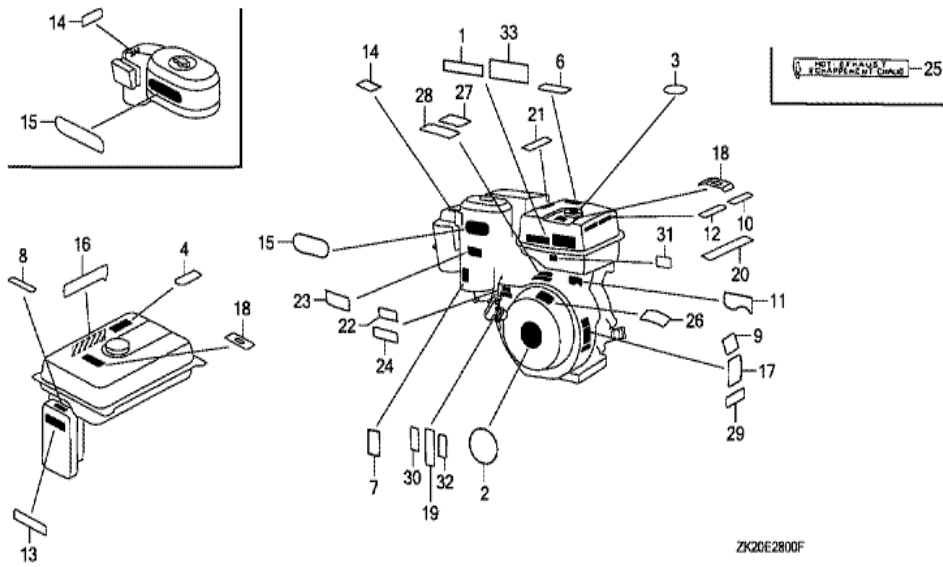

Ref	Partnumber	Description	GX240K1	Serial Numbers
001	87522-ZH9-010	LABEL, CAUTION (ENGLISH, ETC.)	1	
001	87522-ZH9-010	LABEL, CAUTION (ENGLISH, ETC.)	1	
002	87521-ZE2-W01	EMBLEM (GX240 HONDA 8.0)	1	3117235
002	87521-ZE2-W01	EMBLEM (GX240 HONDA 8.0)	1	4192760
002	87521-ZE2-W02	EMBLEM (GX240 HONDA 8.0)	1	4465232
002	87521-ZE2-W02	EMBLEM (GX240 HONDA 8.0)	1	4192761
007	87528-ZE2-810	MARK, CHOKE (ORANGE)	1	3165403
007	87528-ZE2-810	MARK, CHOKE (ORANGE)	1	
010	87532-ZB4-G60	MARK, OIL ALERT (GERMAN)	1	3171791
010	87532-ZB4-H50	MARK, OIL ALERT (FRENCH)	(1)	3171791 3481104
010	87532-ZB4-H50	MARK, OIL ALERT (FRENCH)	1	
012	87532-ZH8-810	MARK, OIL ALERT (ENGLISH)	1	3116815 3302521
012	87532-ZH8-810	MARK, OIL ALERT (ENGLISH)	1	
Ref	Partnumber	Description	GX240K1	Serial Numbers
031	87135-ZE2-000	LABEL, E-SPEC (HONDA) (EPA STANDARD) (15	1	4081617 4217821
031	87135-ZE2-000	LABEL, E-SPEC (HONDA) (EPA STANDARD) (15	1	4081617 4217821
031	87135-ZE2-010	LABEL, E-SPEC (EPA STANDARD) (15.5X60.0)	1	4217822
031	87135-ZE2-010	LABEL, E-SPEC (EPA STANDARD) (15.5X60.0)	1	4217822