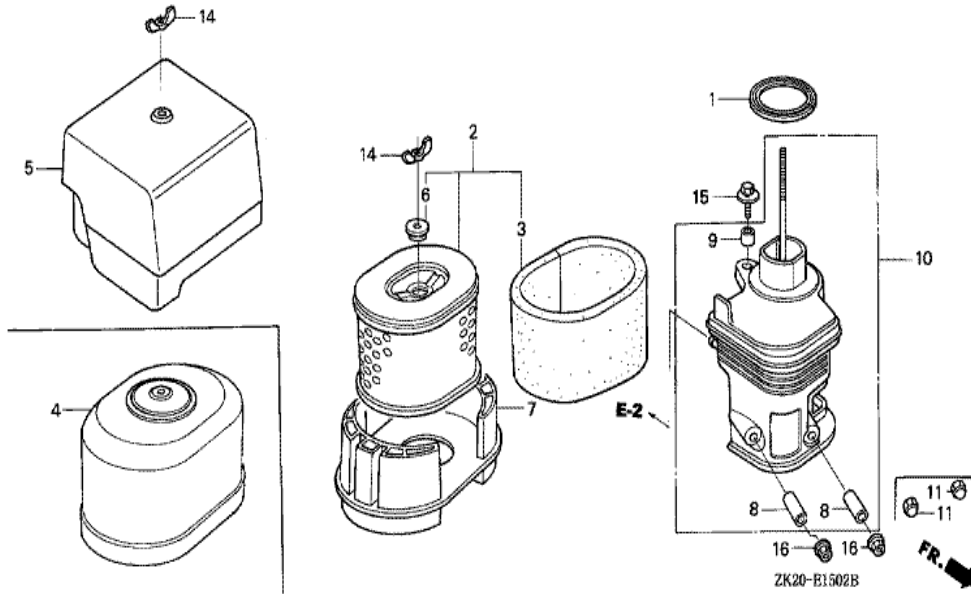

Ref	Partnumber	Description	GX240K1	Serial Numbers
001	16271-ZE2-000	PACKING, ELBOW	1	
002	17210-ZE2-822	ELEMENT, AIR CLEANER (DUAL)	1	
003	17218-ZE2-821	FILTER, OUTER	1	
005	17231-ZH9-820	COVER, AIR CLEANER	1	
006	17232-891-000	GROMMET, AIR CLEANER	1	
007	17235-ZE2-820	NOSE, SILENCER	1	
008	17238-ZE2-310	COLLAR, AIR CLEANER	2	
009	17239-ZE1-000	COLLAR B, AIR CLEANER	1	
010	17410-ZE2-020	ELBOW COMP., AIR CLEANER	1	
014	90325-044-000	NUT, TOOL BOX SETTING	2	
015	93494-0602008	BOLT-WASHER, 6X20	1	
015	93494-0602008	BOLT-WASHER, 6X20	1	
016	94050-06000	NUT, FLANGE, 6MM	2