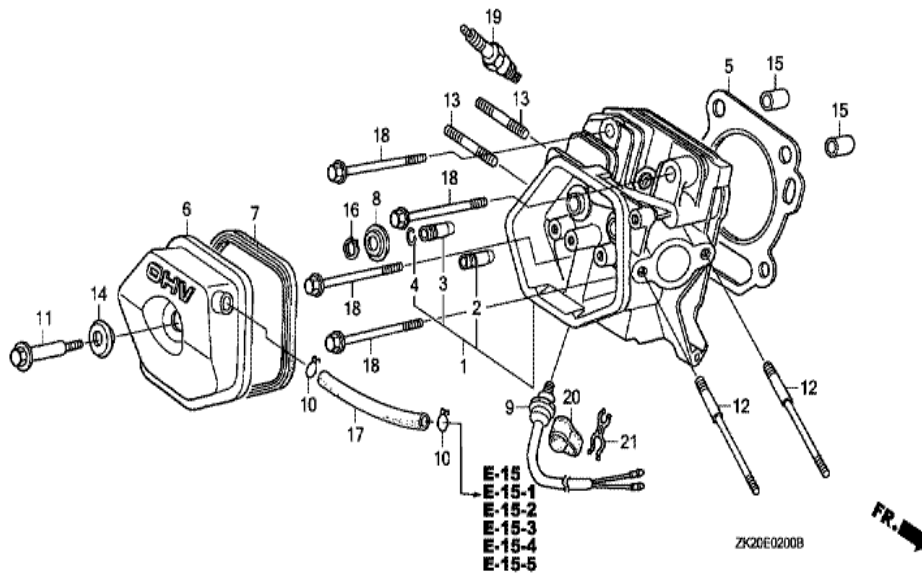

Ref	Partnumber	Description	GX240K1	Serial Numbers
001	12200-ZH9-000	HEAD COMP., CYLINDER	1	
002	12204-ZE2-306	GUIDE, IN. VALVE (O.S.)	1	
003	12205-ZE2-305	GUIDE, EX. VALVE (OS)	1	
004	12216-ZE2-300	CLIP, VALVE GUIDE	1	
005	12251-ZE2-800	GASKET, CYLINDER HEAD	1	
006	12310-ZE2-020	COVER COMP., HEAD	1	3146327
006	12310-ZE2-020	COVER COMP., HEAD	1	
007	12391-ZE2-020	PACKING, HEAD COVER	1	
008	14775-ZE2-010	SEAT, VALVE SPRING	1	
011	90014-ZE2-000	BOLT, HEAD COVER	1	
012	90042-ZE2-000	BOLT, STUD, 8X123	2	
012	90042-ZE2-000	BOLT, STUD, 8X123	2	
013	90047-ZE2-000	BOLT, STUD, 8X47	2	
<u>Ref</u>	<u>Partnumber</u>	<u>Description</u>	<u>GX240K1</u>	<u>Serial Numbers</u>
013	90047-ZE2-000	BOLT, STUD, 8X47	2	3844352
013	92900-080320E	BOLT, STUD, 8X32	2	
013	92900-080320E	BOLT, STUD, 8X32	2	3844353
014	90441-ZE2-010	WASHER COMP., HEAD COVER	1	
015	94301-12200	DOWEL PIN, 12X20	2	
017	95005-1110030	TUBE, 11X100 (95005-11001-30M)	1	
017	95005-1110030	TUBE, 11X100 (95005-11001-30M)	1	
018	95725-1008000	BOLT, FLANGE, 10X80	4	4847591
018	95725-1008000	BOLT, FLANGE, 10X80	4	
019	98079-55846	PLUG, SPARK (BPR5ES) (NGK)	1	
019	98079-55846	PLUG, SPARK (BPR5ES) (NGK)	(1)	
019	98079-55855	PLUG, SPARK (W16EPR-U) (DENSO)	1	
019	98079-55855	PLUG, SPARK (W16EPR-U) (DENSO)	(1)	
019	98079-56846	PLUG, SPARK (BPR6ES) (NGK)	1	3860625
019	98079-56846	PLUG, SPARK (BPR6ES) (NGK)	1	
019	98079-56855	PLUG, SPARK (W20EPR-U) (DENSO)	1	
019	98079-56855	PLUG, SPARK (W20EPR-U) (DENSO)	1