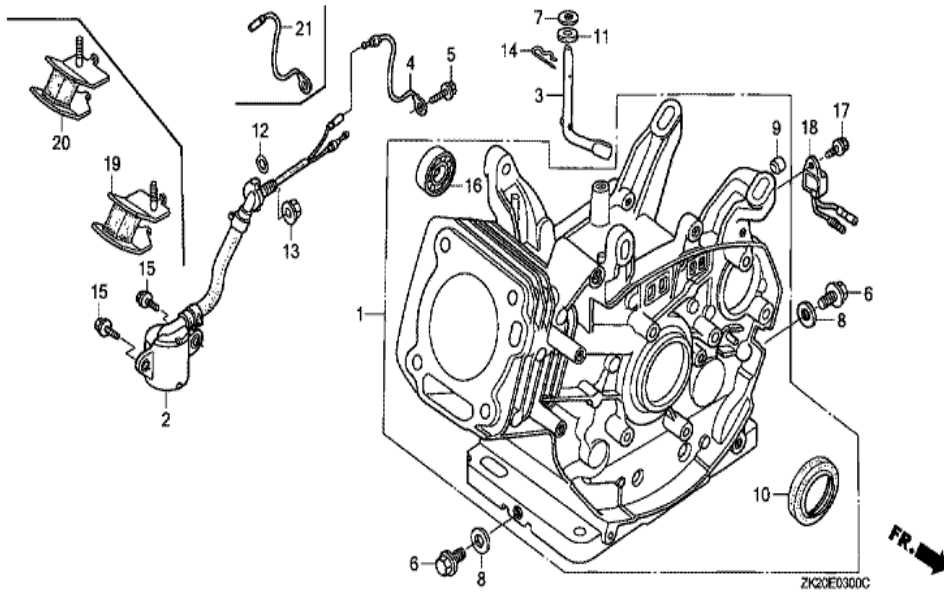

<u>Ref</u>	<u>Partnumber</u>	<u>Description</u>	<u>GX240K1</u>	<u>Serial Numbers</u>
001	12000-ZE2-815	BARREL ASSY., CYLINDER (ALERT)	1	
001	12000-ZE2-815	BARREL ASSY., CYLINDER (ALERT)	1	
002	15510-ZE2-043	SWITCH ASSY., OIL LEVEL	1	
003	16541-ZE2-010	SHAFT, GOVERNOR ARM	1	
006	90131-883-000	BOLT, DRAIN PLUG, 12X15	2	
007	90446-KE1-000	WASHER, 8.2X17X0.8	1	
008	94109-12000	WASHER, DRAIN PLUG, 12MM	2	
010	91201-890-003	OIL SEAL, 30X46X8	1	
012	91353-671-004	O-RING, 14MM (NOK)	1	
013	94050-10000	NUT, FLANGE, 10MM	1	
014	94251-10000	PIN, LOCK, 10MM	1	3332422
014	94251-10000	PIN, LOCK, 10MM	1	
015	95701-0601200	BOLT, FLANGE, 6X12	2	
<u>Ref</u>	<u>Partnumber</u>	<u>Description</u>	<u>GX240K1</u>	<u>Serial Numbers</u>
017	90013-883-000	BOLT, FLANGE, 6X12 (CT200)	(1)	
018	34150-ZH7-003	ALERT UNIT, OIL	(1)	4853039