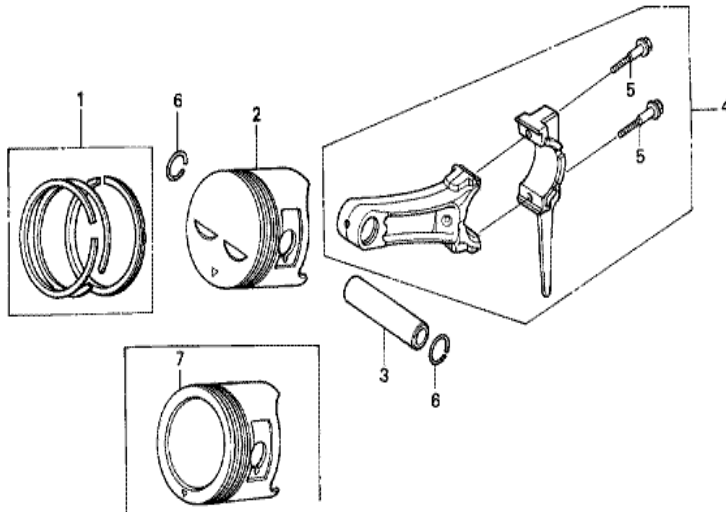

ZK20-E0800A

Ref	Partnumber	Description	GX240K1	Serial Numbers
001	13010-Z5F-004	RING SET, PISTON (STD.) (TEIKOKU)	1	4081305
001	13010-Z5F-004	RING SET, PISTON (STD.) (TEIKOKU)	1	4869815
001	13010-ZE2-013	RING SET, PISTON (STD.) (NIPPON)	1	4081304
001	13010-ZE2-013	RING SET, PISTON (STD.) (NIPPON)	1	4081304
001	13010-ZE2-014	RING SET, PISTON (STD.) (TEIKOKU)	1	4081304
001	13010-ZE2-014	RING SET, PISTON (STD.) (TEIKOKU)	1	4081304
001	13010-ZE2-921	RING SET, PISTON (STD.) (TEIKOKU)	1	4869814
001	13010-ZE2-921	RING SET, PISTON (STD.) (TEIKOKU)	1	4081305
001	13010-ZE2-922	RING SET, PISTON (STD.) (NIPPON)	1	
001	13010-ZE2-922	RING SET, PISTON (STD.) (NIPPON)	1	4081305
001	13011-ZE2-013	RING SET, PISTON (0.25) (NIPPON)	(1)	4081304
001	13011-ZE2-013	RING SET, PISTON (0.25) (NIPPON)	(1)	4081304
001	13011-ZE2-014	RING SET, PISTON (0.25) (TEIKOKU)	(1)