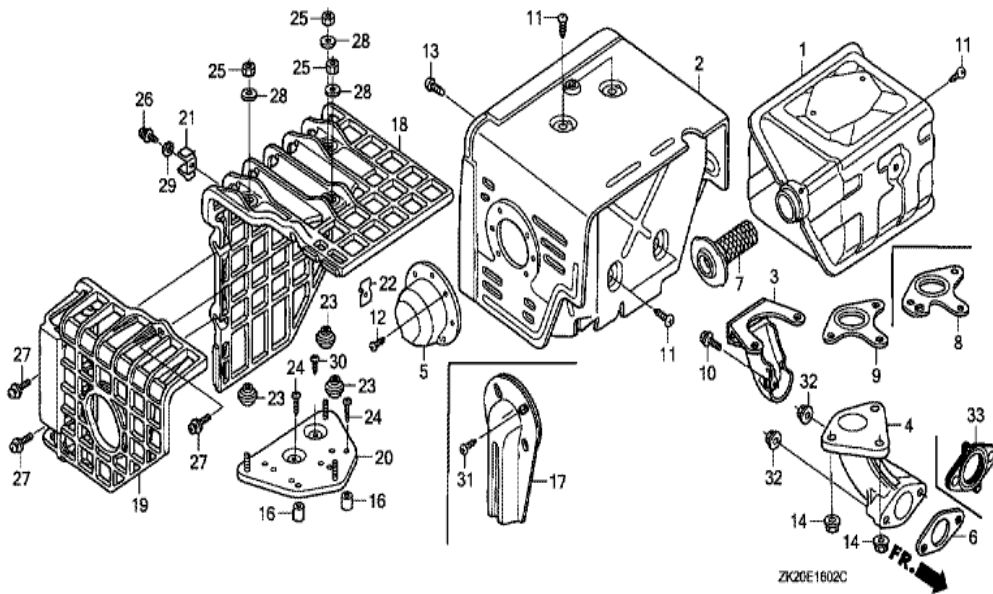

Ref	Partnumber	Description	GX240K1	Serial Numbers
001	18310-ZE2-W61	MUFFLER COMP. (100DB)	1	
002	18320-ZE2-W61	PROTECTOR COMP., MUFFLER	1	
004	18330-ZH9-N00	PIPE, EX.	1	
006	18333-ZK6-Y00	GASKET, EX. PIPE	1	3486454
006	18333-ZK6-Y00	GASKET, EX. PIPE	1	3844352
009	18381-ZE2-800	GASKET, MUFFLER (NIPPON LEAKLESS)	1	
011	90050-ZE1-000	SCREW, TAPPING, 5X8	4	
013	90006-ZE2-000	SCREW, TAPPING, 6X10	1	
013	90006-ZE2-000	SCREW, TAPPING, 6X10	(1)	3151975
014	94050-08000	NUT, FLANGE, 8MM	3	
032	94050-08000	NUT, FLANGE, 8MM	2	
033	18333-ZF6-W01	GASKET, EX. PIPE	1	3844353
033	18333-ZF6-W01	GASKET, EX. PIPE	1	3844353