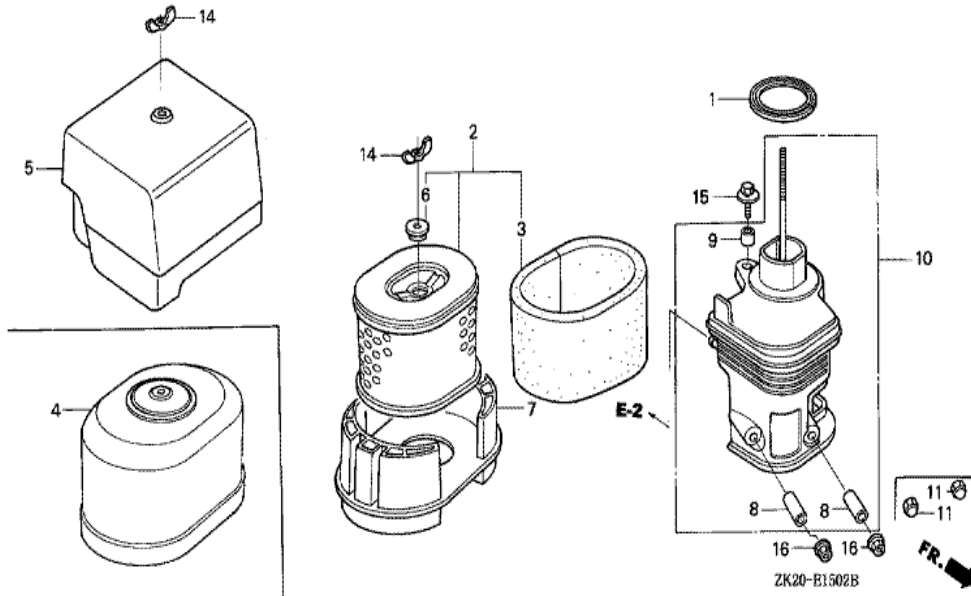

Ref	Partnumber	Description	GX240K1	Serial Numbers
001	16271-ZE2-000	PACKING, ELBOW	1	
002	17210-ZE2-822	ELEMENT, AIR CLEANER (DUAL)	1	
003	17218-ZE2-821	FILTER, OUTER	1	
005	17231-ZH9-820	COVER, AIR CLEANER	1	
006	17232-891-000	GROMMET, AIR CLEANER	1	
007	17235-ZE2-820	NOSE, SILENCER	1	
008	17238-ZE2-310	COLLAR, AIR CLEANER	2	
009	17239-ZE1-000	COLLAR B, AIR CLEANER	1	
010	17410-ZE2-020	ELBOW COMP., AIR CLEANER	1	
014	90325-044-000	NUT, TOOL BOX SETTING	2	
015	90009-ZE2-003	BOLT-WASHER, 6X22	1	
015	90009-ZE2-003	BOLT-WASHER, 6X22	(1)	
016	94050-06000	NUT, FLANGE, 6MM	2