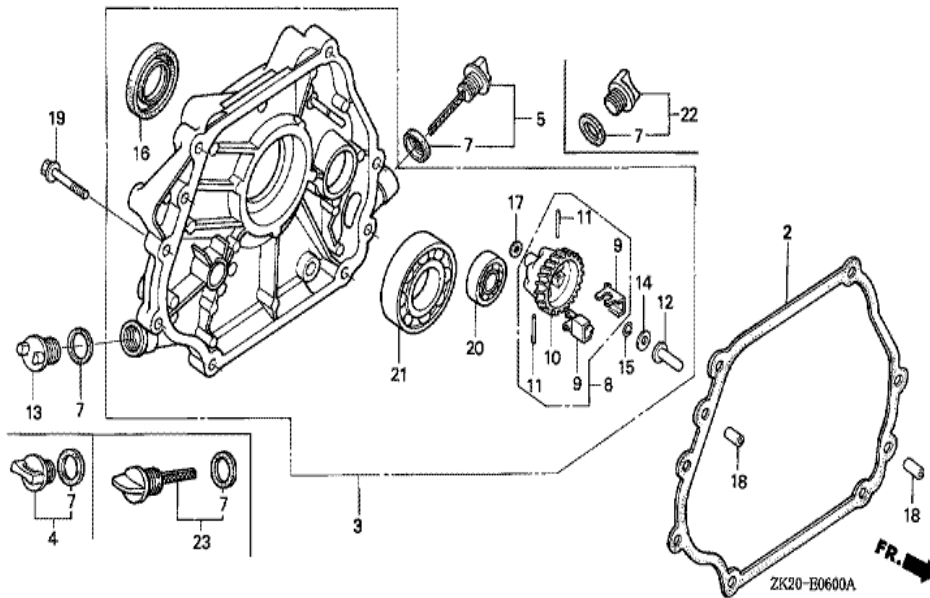

<u>Ref</u>	<u>Partnumber</u>	<u>Description</u>	<u>GX240K1</u>	<u>Serial Numbers</u>
002	11381-ZE2-801	PACKING, CASE COVER	1	3634565
003	11300-ZE2-602	COVER ASSY., CRANKCASE	1	
003	11300-ZE2-602	COVER ASSY., CRANKCASE	1	
004	15600-ZG4-003	CAP ASSY., OIL FILLER	1	3634565
005	15600-735-003	CAP ASSY., OIL FILLER	1	3634565
007	15625-ZE1-003	PACKING, OIL FILLER CAP	1	
007	15625-ZE1-003	PACKING, OIL FILLER CAP	2	
008	16510-ZE2-000	GOVERNOR ASSY.	1	3634565
009	16511-ZE2-000	WEIGHT, GOVERNOR	2	3634565
010	16512-ZE2-000	HOLDER, GOVERNOR WEIGHT	1	3634565
011	16513-ZE2-000	PIN, GOVERNOR WEIGHT	2	3634565
012	16531-Z0A-000	SLIDER, GOVERNOR	1	
012	16531-Z0A-000	SLIDER, GOVERNOR	1	
<u>Ref</u>	<u>Partnumber</u>	<u>Description</u>	<u>GX240K1</u>	<u>Serial Numbers</u>
015	90602-ZE1-000	CLIP, GOVERNOR HOLDER	1	3634565
015	90602-ZE1-000	CLIP, GOVERNOR HOLDER	1	
016	91201-890-003	OIL SEAL, 30X46X8	1	3634565
016	91201-890-003	OIL SEAL, 30X46X8	1	
017	94101-06800	WASHER, PLAIN, 6MM	1	3634565
018	90701-HC4-000	DOWEL PIN, 8X12	2	3634565
019	95701-0803500	BOLT, FLANGE, 8X35	7	3634565
021	96100-6206000	BEARING, RADIAL BALL, 6206	1	3634565