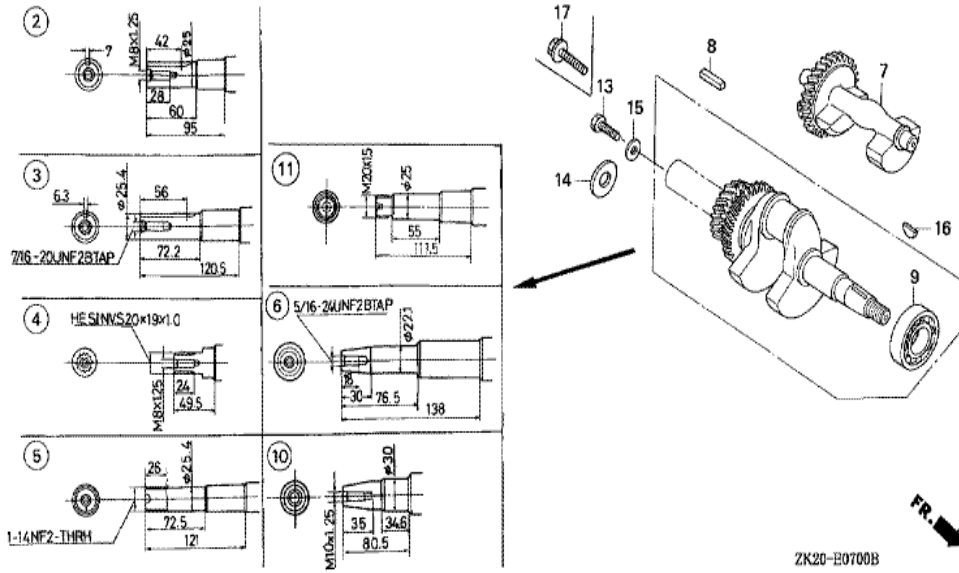

Ref	Partnumber	Description	GX240K1	Serial Numbers
006	13310-ZK2-670	CRANKSHAFT COMP.	1	
006	13310-ZK2-670	CRANKSHAFT COMP.	1	
009	96100-6206000	BEARING, RADIAL BALL, 6206	1	
016	90741-ZE2-000	KEY, SPECIAL WOODRUFF, 25X18	1	
016	90741-ZE2-000	KEY, SPECIAL WOODRUFF, 25X18	1