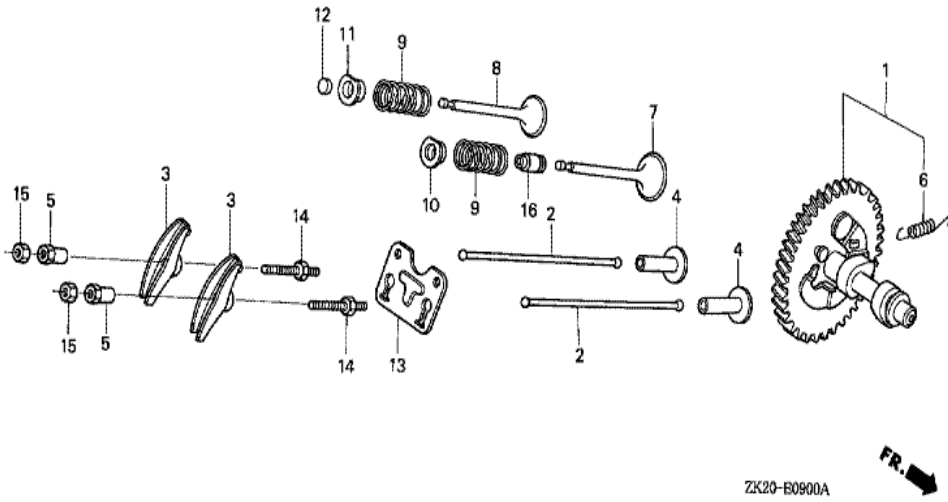

ZK20-E0900A

<u>Ref</u>	<u>Partnumber</u>	<u>Description</u>	<u>GX240K1</u>	<u>Serial Numbers</u>
001	14100-ZK2-870	CAMSHAFT ASSY.	1	
001	14100-ZK2-870	CAMSHAFT ASSY.	1	
002	14410-ZE2-013	ROD, PUSH	2	
003	14431-ZE2-010	ARM, VALVE ROCKER	2	
003	14431-ZE2-010	ARM, VALVE ROCKER	2	
004	14441-ZE2-000	LIFTER, VALVE	2	
005	14451-ZE1-013	PIVOT, ROCKER ARM	2	
006	14568-ZE1-000	SPRING, WEIGHT RETURN	1	
007	14711-ZE2-000	VALVE, IN.	1	
008	14721-ZE2-000	VALVE, EX.	1	
009	14751-ZE2-003	SPRING, VALVE	2	
010	14771-ZE2-000	RETAINER, IN. VALVE SPRING	1	
011	14773-ZE2-000	RETAINER, EX. VALVE SPRING	1	
<u>Ref</u>	<u>Partnumber</u>	<u>Description</u>	<u>GX240K1</u>	<u>Serial Numbers</u>
011	14773-ZE2-000	RETAINER, EX. VALVE SPRING	1	
012	14781-ZE2-000	ROTATOR, VALVE	1	
013	14791-ZE2-010	GUIDE, PUSH ROD	1	
014	90012-ZE0-010	BOLT, PIVOT, 8MM	2	
015	90206-ZE1-000	NUT, PIVOT ADJUSTING	2	
016	12209-ZE8-003	SEAL, VALVE STEM	1	4081305