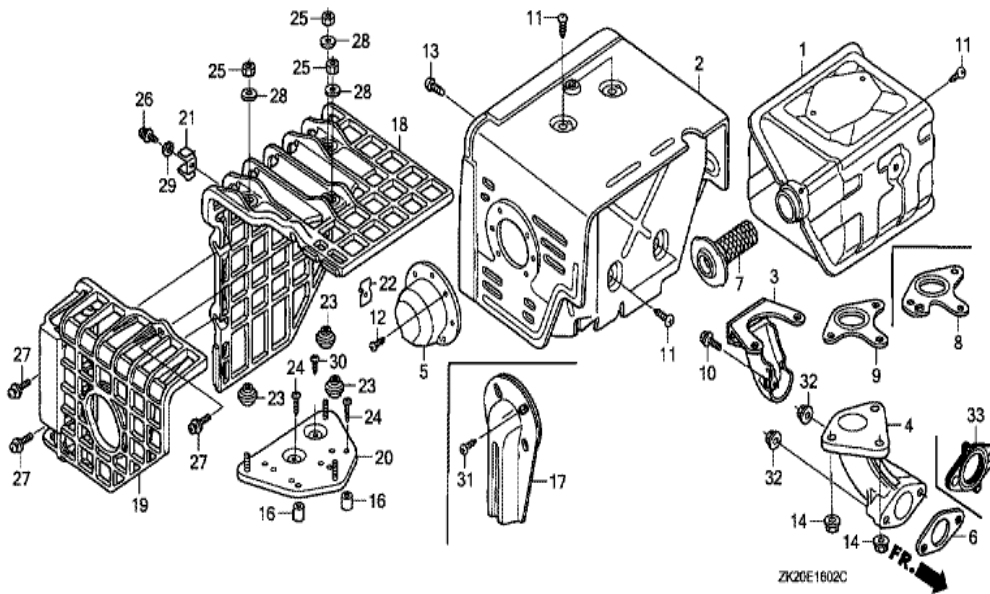

<u>Ref</u>	<u>Partnumber</u>	<u>Description</u>	<u>GX240K1</u>	<u>Serial Numbers</u>
001	18310-ZE2-W61	MUFFLER COMP. (100DB)	1	
002	18320-ZE2-W61	PROTECTOR COMP., MUFFLER	1	
004	18330-ZH9-N00	PIPE, EX.	1	
009	18381-ZE2-800	GASKET, MUFFLER (NIPPON LEAKLESS)	1	
011	90050-ZE1-000	SCREW, TAPPING, 5X8	4	
013	90006-ZE2-000	SCREW, TAPPING, 6X10	1	
013	90006-ZE2-000	SCREW, TAPPING, 6X10	(1)	3151975
014	94050-08000	NUT, FLANGE, 8MM	3	
016	17233-896-701	COLLAR, AIR CLEANER CASE	(2)	3302522
018	18433-ZF6-W40	COVER COMP., MUFFLER	(1)	3302522
019	18434-ZF6-W40	COVER COMP., RR. MUFFLER	(1)	3302522
020	18436-ZH8-W40	BASE COMP., MUFFLER COVER	(1)	3302522
021	18437-ZF6-W40	STAY, MUFFLER COVER	(1)	3302522
<u>Ref</u>	<u>Partnumber</u>	<u>Description</u>	<u>GX240K1</u>	<u>Serial Numbers</u>
022	18438-ZF6-W40	PLATE, SET	(1)	
023	18466-ZH8-W40	SPACER, MUFFLER COVER	(3)	3302522
024	90050-ZH8-W40	SCREW, TAPPING, 5X25	(2)	3302522
025	90302-KF9-900	NUT, HEX., 5MM	(3)	
026	93891-0501200	SCREW-WASHER, 5X12	(1)	3302522
027	93891-0602007	SCREW-WASHER, 6X20	(3)	3302522
028	94103-05700	WASHER, PLAIN, 5MM	(3)	3302522
029	94111-05000	WASHER, SPRING, 5MM	(1)	3302522
030	90050-ZE1-000	SCREW, TAPPING, 5X8	(1)	3302522
032	94050-08000	NUT, FLANGE, 8MM	2	
033	18333-ZF6-W01	GASKET, EX. PIPE	1	3844353