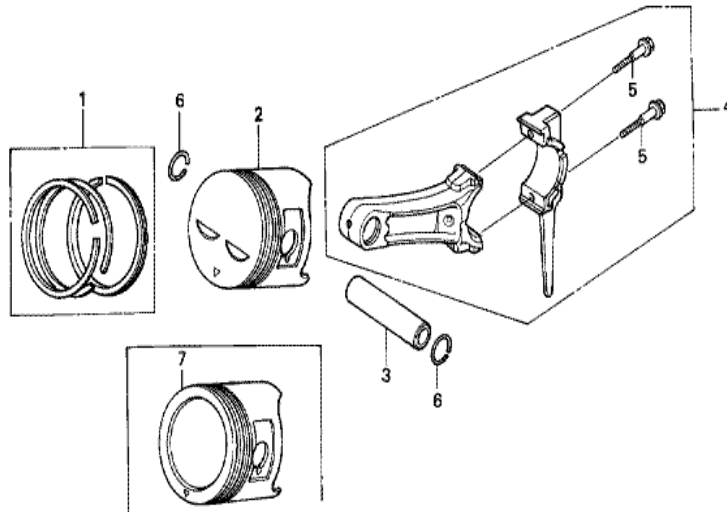

ZK20-E0800A

<u>Ref</u>	<u>Partnumber</u>	<u>Description</u>	<u>GX240K1</u>	<u>Serial Numbers</u>
001	13010-Z5F-004	RING SET, PISTON (STD.) (TEIKOKU)	1	
001	13010-Z5F-004	RING SET, PISTON (STD.) (TEIKOKU)	1	4869815
001	13010-ZE2-921	RING SET, PISTON (STD.) (TEIKOKU)	1	4869814
001	13010-ZE2-921	RING SET, PISTON (STD.) (TEIKOKU)	1	
001	13010-ZE2-922	RING SET, PISTON (STD.) (NIPPON)	1	
001	13010-ZE2-922	RING SET, PISTON (STD.) (NIPPON)	1	
001	13011-ZE2-921	RING SET, PISTON (0.25) (TEIKOKU)	(1)	
001	13011-ZE2-921	RING SET, PISTON (0.25) (TEIKOKU)	(1)	
001	13011-ZE2-922	RING SET, PISTON (0.25) (NIPPON)	(1)	4081305
001	13011-ZE2-922	RING SET, PISTON (0.25) (NIPPON)	(1)	
001	13012-ZE2-921	RING SET, PISTON (0.50) (TEIKOKU)	(1)	4081305
001	13012-ZE2-921	RING SET, PISTON (0.50) (TEIKOKU)	(1)	
001	13012-ZE2-922	RING SET, PISTON (0.50) (NIPPON)	(1)	4869814
<u>Ref</u>	<u>Partnumber</u>	<u>Description</u>	<u>GX240K1</u>	<u>Serial Numbers</u>
001	13012-ZE2-922	RING SET, PISTON (0.50) (NIPPON)	(1)	
001	13013-ZE2-921	RING SET, PISTON (0.75) (TEIKOKU)	(1)	
001	13013-ZE2-921	RING SET, PISTON (0.75) (TEIKOKU)	(1)	
001	13013-ZE2-922	RING SET, PISTON (0.75) (NIPPON)	(1)	
001	13013-ZE2-922	RING SET, PISTON (0.75) (NIPPON)	(1)	
002	13101-ZE2-W00	PISTON (STD.)	1	4869814
002	13102-ZE2-W00	PISTON (0.25)	(1)	
002	13102-ZE2-W00	PISTON (0.25)	(1)	
002	13103-ZE2-W00	PISTON (0.50)	(1)	4869814
002	13103-ZE2-W00	PISTON (0.50)	(1)	
002	13104-ZE2-W00	PISTON (0.75)	(1)	
002	13104-ZE2-W00	PISTON (0.75)	(1)	
003	13111-ZE2-000	PIN, PISTON	1	
004	13200-ZE2-010	ROD ASSY., CONNECTING (STD.)	1	
004	13200-ZE2-305	ROD ASSY., CONNECTING (0.25 UNDER SIZE)	(1)	
004	13200-ZE2-305	ROD ASSY., CONNECTING (0.25 UNDER SIZE)	(1)	
005	90001-ZE8-000	BOLT, CONNECTING ROD	2	
006	90551-ZE1-000	CLIP, PISTON PIN, 18MM	2