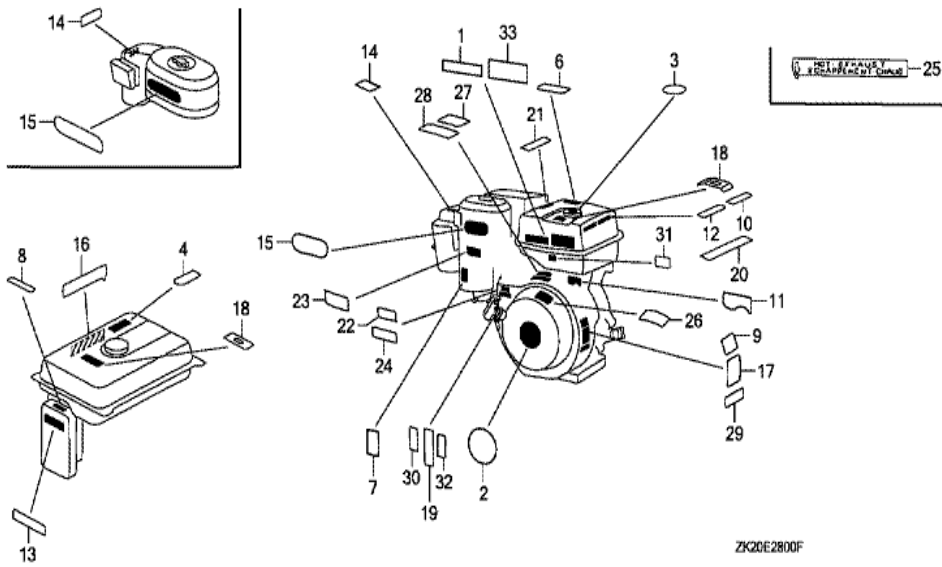

Ref	Partnumber	Description	GX240K1	Serial Numbers
001	87522-ZH8-W40	MARK, CAUTION (PICTOGRAPH)	1	4528690
001	87522-ZH8-W40	MARK, CAUTION (PICTOGRAPH)	1	4528690
001	87522-ZH8-W41	MARK, CAUTION (PICTOGRAPH)	1	4528691
001	87522-ZH8-W41	MARK, CAUTION (PICTOGRAPH)	1	4528691
002	87521-ZE2-W02	EMBLEM (GX240 HONDA 8.0)	1	4465232
002	87521-ZE2-W02	EMBLEM (GX240 HONDA 8.0)	1	4465232
002	87521-ZE2-W03	EMBLEM (GX240 HONDA 8.0)	1	
002	87521-ZE2-W03	EMBLEM (GX240 HONDA 8.0)	1	4465233
007	87528-ZF6-W40	MARK, CHOKE (BLACK)	1	3302522
007	87528-ZF6-W40	MARK, CHOKE (BLACK)	1	
024	87532-ZH8-W40	MARK, THROTTLE INDICATION	1	
031	87135-ZE2-020	LABEL, E-SPEC (15.5X27.5)	1	4785310
031	87135-ZE2-020	LABEL, E-SPEC (15.5X27.5)	1	4660733