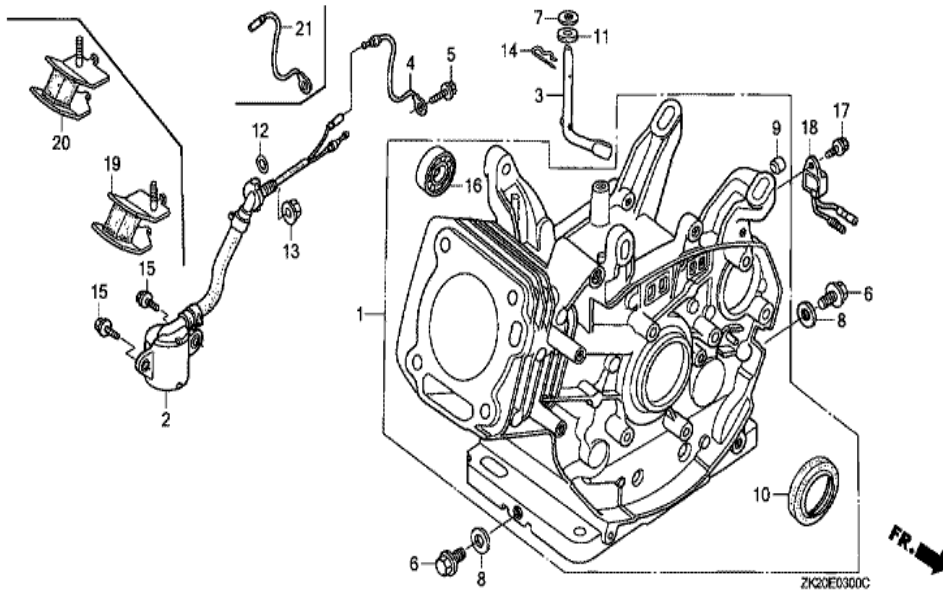

Ref	Partnumber	Description	GX240K1	Serial Numbers
001	12000-ZE2-406	BARREL ASSY., CYLINDER (ALERT)	1	
001	12000-ZE2-406	BARREL ASSY., CYLINDER (ALERT)	1	
002	15510-ZE2-043	SWITCH ASSY., OIL LEVEL	1	
003	16541-ZE2-010	SHAFT, GOVERNOR ARM	1	
006	90131-883-000	BOLT, DRAIN PLUG, 12X15	2	
007	90446-KE1-000	WASHER, 8.2X17X0.8	1	
008	94109-12000	WASHER, DRAIN PLUG, 12MM	2	
010	91201-890-003	OIL SEAL, 30X46X8	1	
012	91353-671-004	O-RING, 14MM (NOK)	1	
013	94050-10000	NUT, FLANGE, 10MM	1	
014	94251-10000	PIN, LOCK, 10MM	1	3332422
014	94251-10000	PIN, LOCK, 10MM	1	
015	95701-0601200	BOLT, FLANGE, 6X12	2	
Ref	Partnumber	Description	GX240K1	Serial Numbers
017	90013-883-000	BOLT, FLANGE, 6X12 (CT200)	(1)	
018	34150-ZH7-003	ALERT UNIT, OIL	(1)	4853039