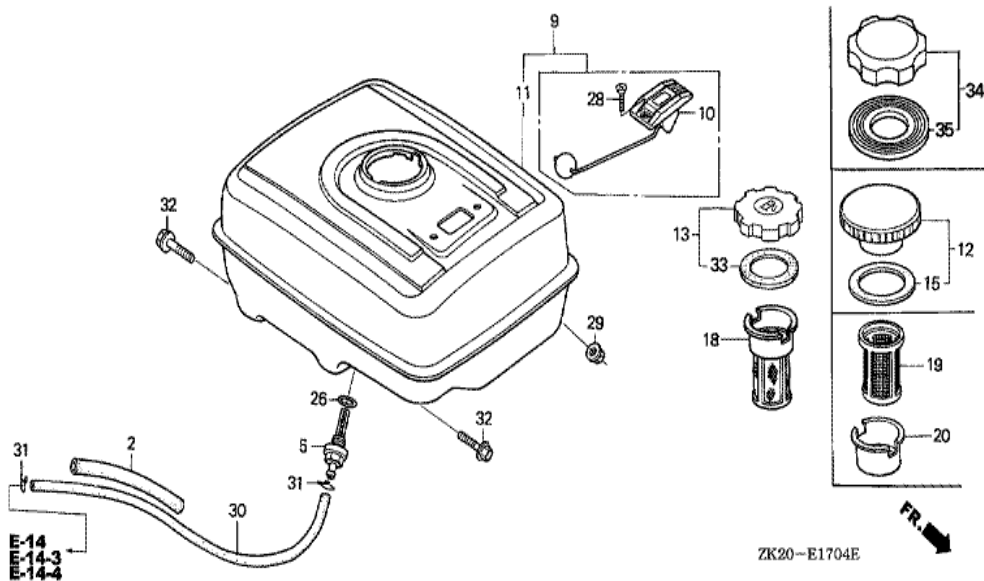

Ref	Partnumber	Description	GX240K1	Serial Numbers
002	16854-ZH8-000	RUBBER, SUPPORTER (107MM)	1	3411798
002	16854-ZH8-000	RUBBER, SUPPORTER (107MM)	1	
005	16955-ZE1-000	JOINT, FUEL TANK	1	
011	17510-ZE2-010ZA	TANK COMP., FUEL *NH31 *	1	
011	17510-ZE2-010ZA	TANK COMP., FUEL *NH31 *	1	4568628
011	17510-ZE2-020ZA	TANK COMP., FUEL *NH31 *	1	4568629 4776725
011	17510-ZE2-020ZA	TANK COMP., FUEL *NH31 *	1	4568629 4776725
011	17510-ZE2-800ZC	TANK COMP., FUEL *NH31 *	1	4776726 4845181
011	17510-ZE2-800ZC	TANK COMP., FUEL *NH31 *	1	4776726
013	17620-ZH7-023	CAP COMP., FUEL FILLER (BLACK)	(1)	3254424
013	17620-ZH7-023	CAP COMP., FUEL FILLER (BLACK)	1	4495553
026	91353-671-004	O-RING, 14MM (NOK)	1	
029	94050-08000	NUT, FLANGE, 8MM	2	
Ref	Partnumber	Description	GX240K1	Serial Numbers
030	95001-4522240	TUBE, FUEL, 4.5X222 (95001-45001-60M)	1	
031	95002-02080	CLIP, TUBE (B8)	2	
032	95701-0802500	BOLT, FLANGE, 8X25	2	
032	95701-0802500	BOLT, FLANGE, 8X25	2	
033	17631-ZH7-003	PACKING, FUEL FILLER CAP (39X58X3)	1	4495553
033	17631-ZH7-003	PACKING, FUEL FILLER CAP (39X58X3)	1	4495553
034	17620-Z0T-305	CAP COMP., FUEL FILLER (CHROME PLATED)	1	4495554
034	17620-Z0T-305	CAP COMP., FUEL FILLER (CHROME PLATED)	1	4495554
035	17631-Z0T-812	PACKING, FUEL FILLER CAP (39X62X3) (TOUY	1	4495554
035	17631-Z0T-812	PACKING, FUEL FILLER CAP (39X62X3) (TOUY	1	4495554