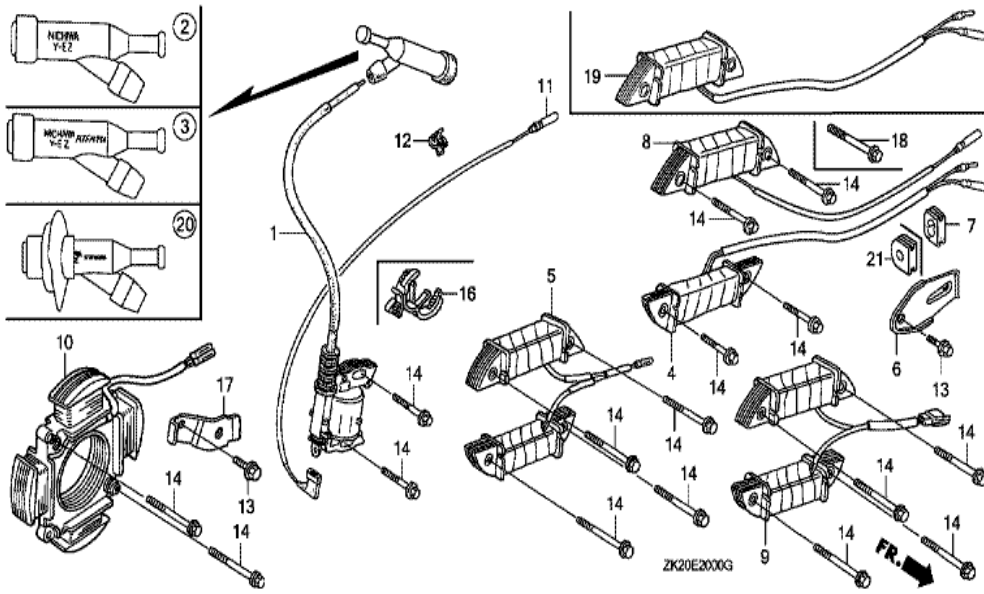

Ref	Partnumber	Description	GX240K1	Serial Numbers
001	30500-ZF6-W02	COIL ASSY., IGNITION	1	
001	30500-ZF6-W02	COIL ASSY., IGNITION	1	
003	30700-ZE1-013	CAP ASSY., NOISE SUPPRESSOR (NICHIA Y-E	1	3860625
007	31512-ZE2-000	GROMMET, CORD	1	
011	36101-ZE1-010	CORD, STOP SWITCH (370MM)	1	
014	90015-883-000	BOLT, FLANGE, 6X28 (CT200)	N