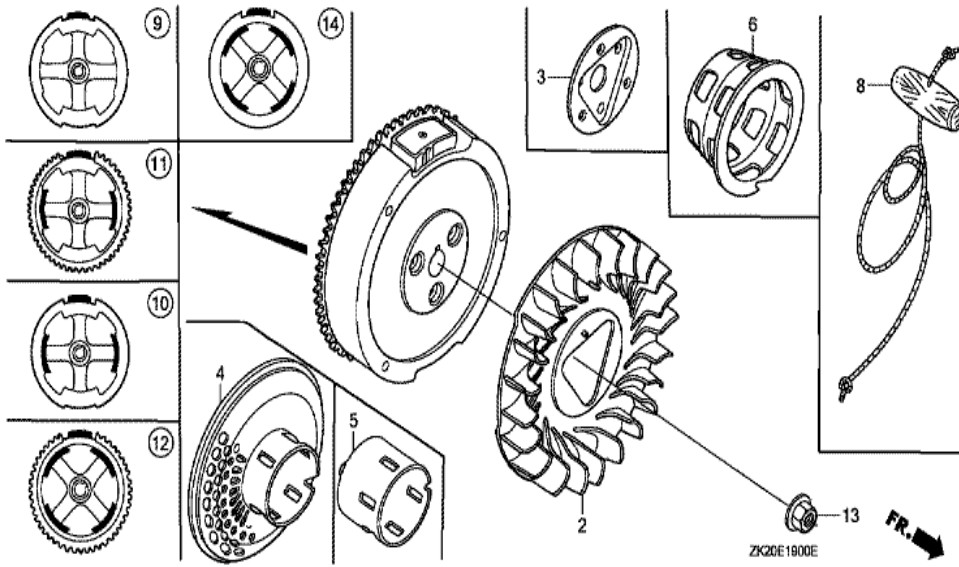

Ref	Partnumber	Description	GX240K1	Serial Numbers
002	19511-ZE2-000	FAN, COOLING	1	
004	28450-ZE2-W11	PULLEY COMP., STARTER (SCREEN GRID)	1	
009	31100-ZE2-010	FLYWHEEL COMP.	1	3337056
013	90201-ZE3-V00	NUT, SPECIAL, 16MM	1	
013	90201-ZE3-V00	NUT, SPECIAL, 16MM	1