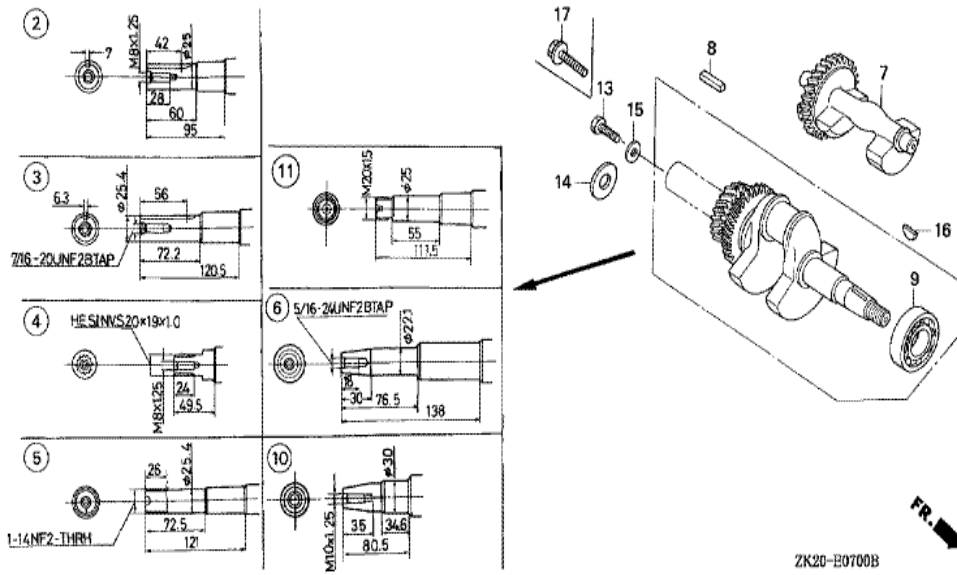

ZK20-E0700B

Ref	Partnumber	Description	GX240K1	Serial Numbers
006	13310-ZE2-671	CRANKSHAFT COMP.	1	4672341
006	13310-ZE2-671	CRANKSHAFT COMP.	1	4672341
006	13310-ZE2-672	CRANKSHAFT COMP.	1	4672342
006	13310-ZE2-672	CRANKSHAFT COMP.	1	4672342
009	96100-6206000	BEARING, RADIAL BALL, 6206	1	
016	90741-ZE2-000	KEY, SPECIAL WOODRUFF, 25X18	1	
016	90741-ZE2-000	KEY, SPECIAL WOODRUFF, 25X18	1