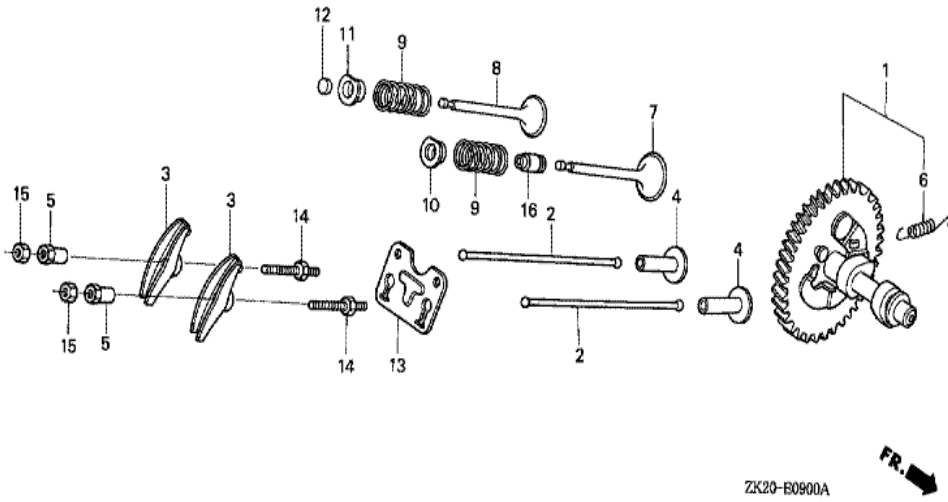

ZK20-B0900A

<u>Ref</u>	<u>Partnumber</u>	<u>Description</u>	<u>GX240K1</u>	<u>Serial Numbers</u>
001	14100-ZE2-W01	CAMSHAFT ASSY.	1	3620689
002	14410-ZE2-013	ROD, PUSH	2	
003	14431-ZE2-010	ARM, VALVE ROCKER	2	
003	14431-ZE2-010	ARM, VALVE ROCKER	2	
004	14441-ZE2-000	LIFTER, VALVE	2	
005	14451-ZE1-013	PIVOT, ROCKER ARM	2	
006	14568-ZE1-000	SPRING, WEIGHT RETURN	1	
007	14711-ZE2-000	VALVE, IN.	1	
008	14721-ZE2-000	VALVE, EX.	1	
009	14751-ZE2-003	SPRING, VALVE	2	
010	14771-ZE2-000	RETAINER, IN. VALVE SPRING	1	
011	14773-ZE2-000	RETAINER, EX. VALVE SPRING	1	
011	14773-ZE2-000	RETAINER, EX. VALVE SPRING	1	
<u>Ref</u>	<u>Partnumber</u>	<u>Description</u>	<u>GX240K1</u>	<u>Serial Numbers</u>
012	14781-ZE2-000	ROTATOR, VALVE	1	
013	14791-ZE2-010	GUIDE, PUSH ROD	1	
014	90012-ZE0-010	BOLT, PIVOT, 8MM	2	
015	90206-ZE1-000	NUT, PIVOT ADJUSTING	2	
016	12209-ZE8-003	SEAL, VALVE STEM	1	4081305