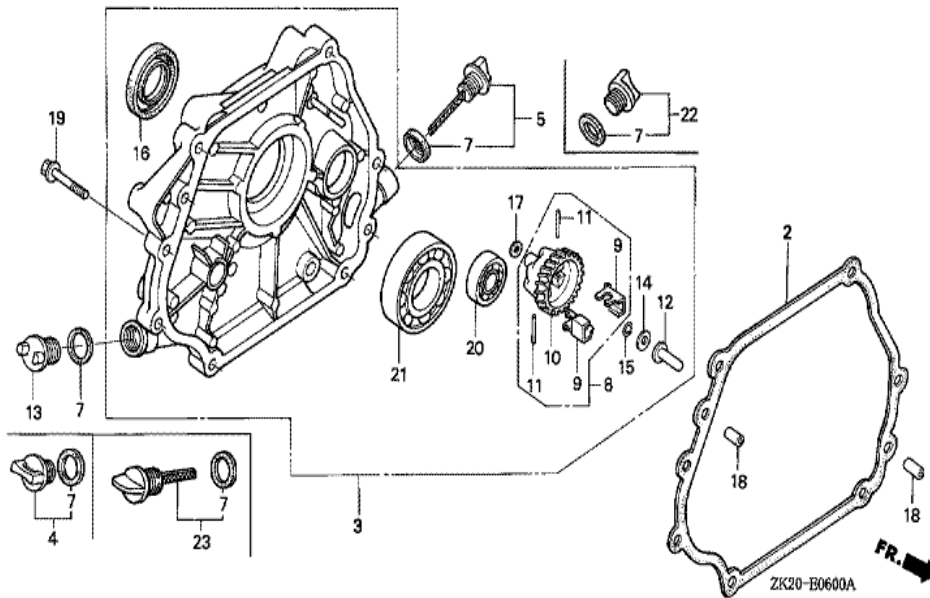

<u>Ref</u>	<u>Partnumber</u>	<u>Description</u>	<u>GX240K1</u>	<u>Serial Numbers</u>
002	16551-ZE2-000	ARM, GOVERNOR	1	
003	16555-ZE2-000	ROD, GOVERNOR	1	
003	16555-ZE2-000	ROD, GOVERNOR	1	
004	16561-ZE2-000	SPRING, GOVERNOR (L=145.0MM) (WIRE DIAME	1	3156815
005	16562-ZE2-000	SPRING, THROTTLE RETURN	1	3337056
006	16570-ZE2-W00	CONTROL ASSY.	1	
011	16571-ZE2-W00	LEVER, CONTROL	1	
011	16571-ZE2-W00	LEVER, CONTROL	1	
012	16574-ZE1-000	SPRING, LEVER	1	3077713
013	16575-ZE2-W00	WASHER, CONTROL LEVER	1	3454257
015	16578-ZE1-000	SPACER, CONTROL LEVER	1	
016	16581-ZE2-W00	BASE COMP., CONTROL (###)	1	3454257
016	16581-ZE2-W00	BASE COMP., CONTROL (###)	1	
<u>Ref</u>	<u>Partnumber</u>	<u>Description</u>	<u>GX240K1</u>	<u>Serial Numbers</u>
017	16584-883-300	SPRING, CONTROL ADJUSTING	(1)	
023	90013-883-000	BOLT, FLANGE, 6X12 (CT200)	2	
024	90015-ZE5-010	BOLT, GOVERNOR ARM	1	
026	90114-SA0-000	NUT, SELF-LOCK, 6MM	1	3454257
029	93500-050280A	SCREW, PAN, 5X28	1	3454257
029	93500-050280A	SCREW, PAN, 5X28	1	
031	94050-06000	NUT, FLANGE, 6MM	1	

Ref	Partnumber	Description	GX240K1	Serial Numbers
001	12000-ZE2-405	BARREL ASSY., CYLINDER (STD.)	1	
001	12000-ZE2-405	BARREL ASSY., CYLINDER (STD.)	1	
003	16541-ZE2-010	SHAFT, GOVERNOR ARM	1	
006	90131-883-000	BOLT, DRAIN PLUG, 12X15	2	
007	90446-KE1-000	WASHER, 8.2X17X0.8	1	
008	94109-12000	WASHER, DRAIN PLUG, 12MM	2	
009	90801-ZE2-003	PLUG, SEALING (RUBBER 10MM)	1	
009	90801-ZE2-003	PLUG, SEALING (RUBBER 10MM)	1	4785709
010	91201-890-003	OIL SEAL, 30X46X8	1	
014	94251-10000	PIN, LOCK, 10MM	1	3332422
014	94251-10000	PIN, LOCK, 10MM	1	