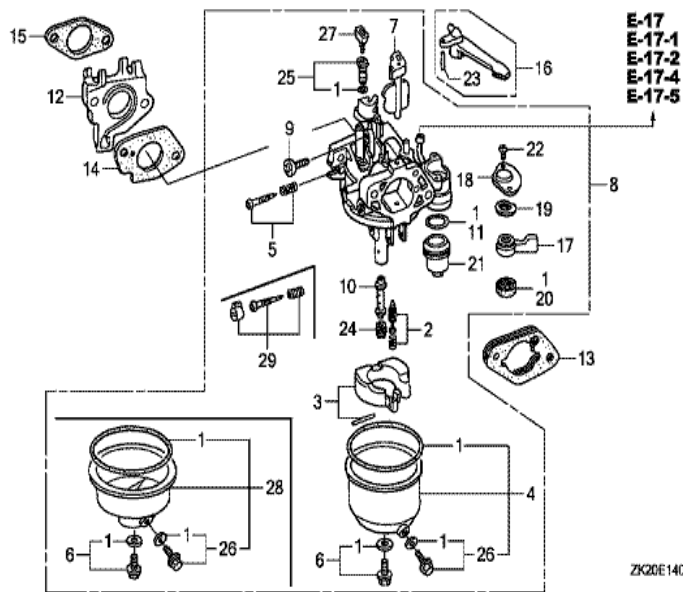

Ref	Partnumber	Description	GX240K1	Serial Numbers
002	16731-ZE2-003	CLIP, TUBE	1	
003	19610-ZE2-010ZL	COVER COMP., FAN *R280 *	(1)	
003	19610-ZE2-010ZL	COVER COMP., FAN *R280 *	1	
005	19631-ZE2-D00	SHROUD	1	
012	36100-ZE1-015	SWITCH ASSY., ENGINE STOP	1	3313581
012	36100-ZE1-015	SWITCH ASSY., ENGINE STOP	1	
014	90013-883-000	BOLT, FLANGE, 6X12 (CT200)	8	3116814
014	90013-883-000	BOLT, FLANGE, 6X12 (CT200)	6	3116815

FR. →

ZK20E1403E

Ref	Partnumber	Description	GX240K1	Serial Numbers
001	16010-ZE2-812	GASKET SET	1	
002	16011-ZA0-931	VALVE SET, FLOAT	1	
003	16013-ZA0-931	FLOAT SET	1	
006	16028-ZE0-005	SCREW SET	1	
007	16044-ZE2-005	CHOKE SET	1	
008	16100-ZE2-W71	CARBURETOR ASSY. (BE70B B/C)	1	
008	16100-ZE2-W71	CARBURETOR ASSY. (BE70B B/C)	1	
009	16124-ZE0-005	SCREW, THROTTLE STOP	1	
010	16166-ZE2-W70	NOZZLE, MAIN	1	
011	16173-001-004	PACKING, FUEL STRAINER CUP	(1)	
012	16211-ZE2-000	INSULATOR, CARBURETOR	1	4926607
013	16220-ZA0-702	SPACER COMP., CARBURETOR	1	
014	16221-ZA0-800	PACKING, CARBURETOR	(1)	

Ref	Partnumber	Description	GX240K1	Serial Numbers
001	12000-ZE2-405	BARREL ASSY., CYLINDER (STD.)	1	
001	12000-ZE2-405	BARREL ASSY., CYLINDER (STD.)	1	
003	16541-ZE2-010	SHAFT, GOVERNOR ARM	1	
006	90131-883-000	BOLT, DRAIN PLUG, 12X15	2	
007	90446-KE1-000	WASHER, 8.2X17X0.8	1	
008	94109-12000	WASHER, DRAIN PLUG, 12MM	2	
009	90801-ZE2-003	PLUG, SEALING (RUBBER 10MM)	1	
009	90801-ZE2-003	PLUG, SEALING (RUBBER 10MM)	1	4785709
010	91201-890-003	OIL SEAL, 30X46X8	1	
014	94251-10000	PIN, LOCK, 10MM	1	3332422
014	94251-10000	PIN, LOCK, 10MM	1	