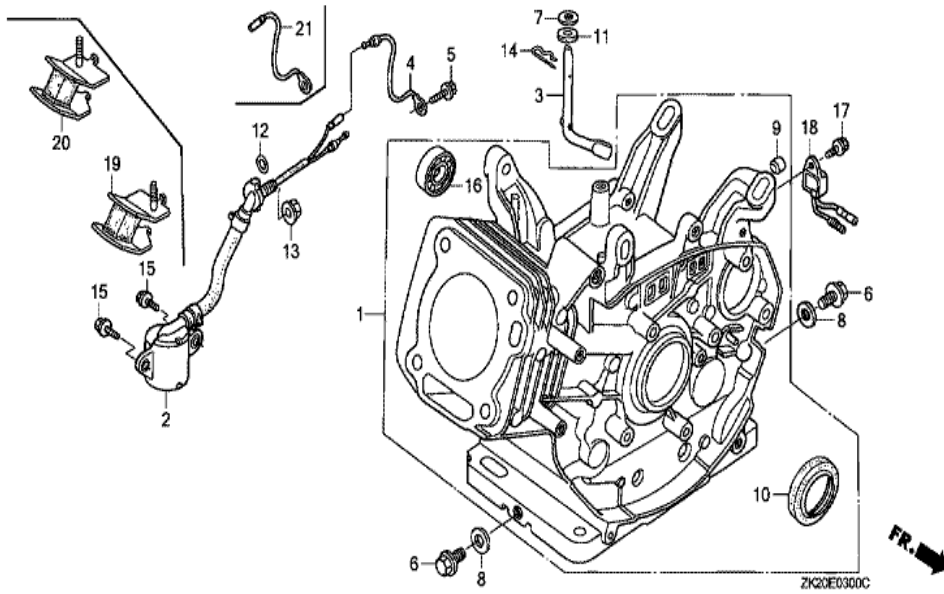

Ref	Partnumber	Description	GX240K1	Serial Numbers
001	12000-ZE2-405	BARREL ASSY., CYLINDER (STD.)	1	
001	12000-ZE2-405	BARREL ASSY., CYLINDER (STD.)	1	
003	16541-ZE2-010	SHAFT, GOVERNOR ARM	1	
006	90131-883-000	BOLT, DRAIN PLUG, 12X15	2	
007	90446-KE1-000	WASHER, 8.2X17X0.8	1	
008	94109-12000	WASHER, DRAIN PLUG, 12MM	2	
009	90801-ZE2-003	PLUG, SEALING (RUBBER 10MM)	1	
009	90801-ZE2-003	PLUG, SEALING (RUBBER 10MM)	1	4785709
010	91201-890-003	OIL SEAL, 30X46X8	1	
014	94251-10000	PIN, LOCK, 10MM	1	3332422
014	94251-10000	PIN, LOCK, 10MM	1