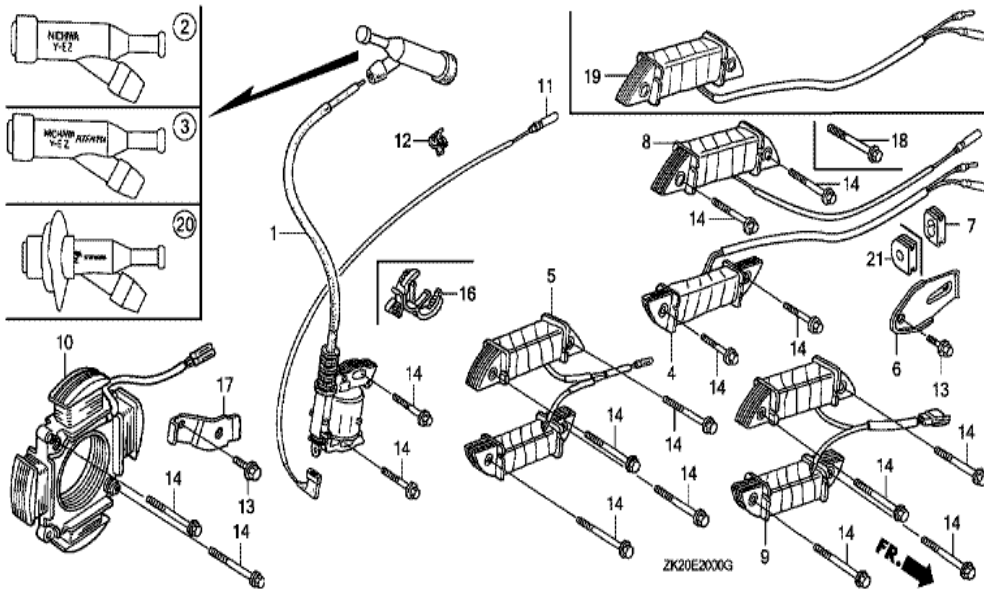

Ref	Partnumber	Description	GX240K1	Serial Numbers
001	30500-ZF6-W02	COIL ASSY., IGNITION	1	4847591
001	30500-ZF6-W02	COIL ASSY., IGNITION	1	
001	30500-ZF6-W03	COIL ASSY., IGNITION	1	4940312
001	30500-ZF6-W03	COIL ASSY., IGNITION	1	4847592
003	30700-ZE1-013	CAP ASSY., NOISE SUPPRESSOR (NICHIIWA Y-E	1	3860625
007	31512-ZE2-000	GROMMET, CORD	1	
011	36101-ZE1-010	CORD, STOP SWITCH (370MM)	1	
012	36103-ZE1-000	HOLDER, STOP SWITCH CORD	1	
012	36103-ZE1-000	HOLDER, STOP SWITCH CORD	1	
014	90015-883-000	BOLT, FLANGE, 6X28 (CT200)	N