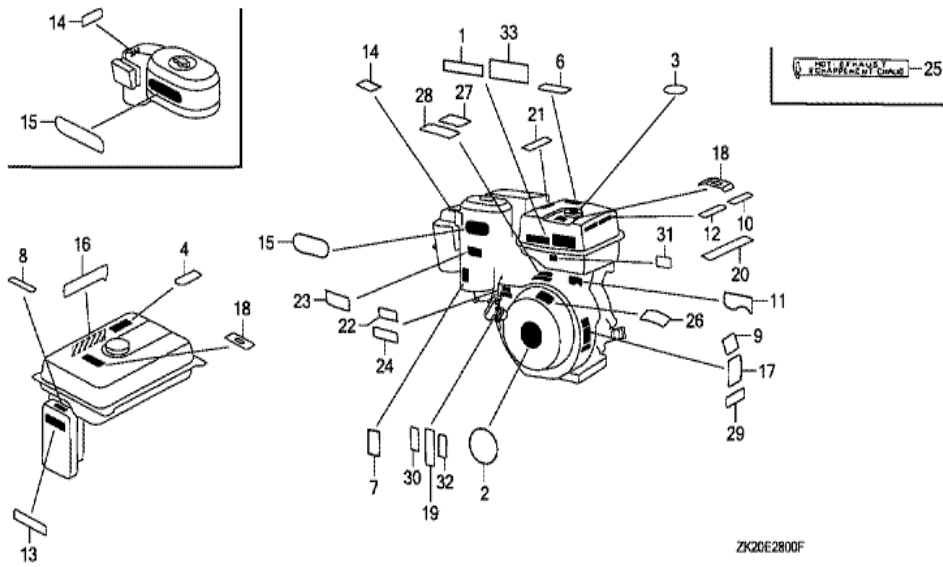

ZK20E2800F

<u>Ref</u>	<u>Partnumber</u>	<u>Description</u>	<u>GX240K1</u>	<u>Serial Numbers</u>
001	87522-ZH9-010	LABEL, CAUTION (ENGLISH, ETC.)	1	
001	87522-ZH9-010	LABEL, CAUTION (ENGLISH, ETC.)	1	
002	87521-ZE2-W02	EMBLEM (GX240 HONDA 8.0)	1	4465232
002	87521-ZE2-W02	EMBLEM (GX240 HONDA 8.0)	1	4465232
002	87521-ZE2-W03	EMBLEM (GX240 HONDA 8.0)	1	
002	87521-ZE2-W03	EMBLEM (GX240 HONDA 8.0)	1	4465233 4847660
002	87521-ZE2-W04	EMBLEM (GX240)	1	4847661
002	87521-ZE2-W04	EMBLEM (GX240)	1	4847661
007	87528-ZE2-810	MARK, CHOKE (ORANGE)	1	3165403
007	87528-ZE2-810	MARK, CHOKE (ORANGE)	1	
031	87135-ZE2-020	LABEL, E-SPEC (15.5X27.5)	1	4785310
031	87135-ZE2-020	LABEL, E-SPEC (15.5X27.5)	1	4785310
032	87114-ZH7-000	LABEL, WARNING (NOT CERTIFIED FOR SALE)	1	4776454
<u>Ref</u>	<u>Partnumber</u>	<u>Description</u>	<u>GX240K1</u>	<u>Serial Numbers</u>
032	87114-ZH7-000	LABEL, WARNING (NOT CERTIFIED FOR SALE)	1	4776454