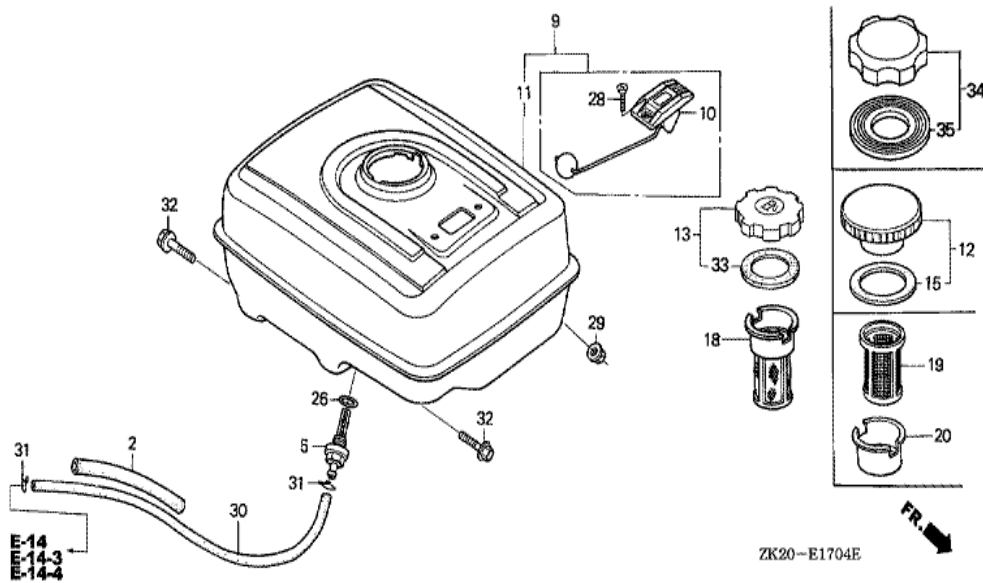

Ref	Partnumber	Description	GX240K1	Serial Numbers
002	16854-ZH8-000	RUBBER, SUPPORTER (107MM)	1	3411798
002	16854-ZH8-000	RUBBER, SUPPORTER (107MM)	1	
005	16955-ZE1-000	JOINT, FUEL TANK	1	
011	17510-ZE2-010ZA	TANK COMP., FUEL *NH31 *	1	
011	17510-ZE2-010ZA	TANK COMP., FUEL *NH31 *	1	4568628
011	17510-ZE2-020ZA	TANK COMP., FUEL *NH31 *	1	4568629 4776725
011	17510-ZE2-020ZA	TANK COMP., FUEL *NH31 *	1	4568629 4776725
011	17510-ZE2-800ZC	TANK COMP., FUEL *NH31 *	1	4776726 4845181
011	17510-ZE2-800ZC	TANK COMP., FUEL *NH31 *	1	4776726 4845181
011	17510-ZE2-801ZC	TANK COMP., FUEL *NH31 *	1	4845182
011	17510-ZE2-801ZC	TANK COMP., FUEL *NH31 *	1	4845182
013	17620-ZH7-023	CAP COMP., FUEL FILLER (BLACK)	(1)	3254424
013	17620-ZH7-023	CAP COMP., FUEL FILLER (BLACK)	1	4495553
Ref	Partnumber	Description	GX240K1	Serial Numbers
026	91353-671-004	O-RING, 14MM (NOK)	1	
029	94050-08000	NUT, FLANGE, 8MM	2	
030	95001-4522240	TUBE, FUEL, 4.5X222 (95001-45001-60M)	1	
031	95002-02080	CLIP, TUBE (B8)	2	
032	95701-0802500	BOLT, FLANGE, 8X25	2	
032	95701-0802500	BOLT, FLANGE, 8X25	2	
033	17631-ZH7-003	PACKING, FUEL FILLER CAP (39X58X3)	1	4495553
033	17631-ZH7-003	PACKING, FUEL FILLER CAP (39X58X3)	1	4495553
034	17620-Z0T-305	CAP COMP., FUEL FILLER (CHROME PLATED)	1	4495554
034	17620-Z0T-305	CAP COMP., FUEL FILLER (CHROME PLATED)	1	4495554
035	17631-Z0T-812	PACKING, FUEL FILLER CAP (39X62X3) (TOUY)	1	4495554
035	17631-Z0T-812	PACKING, FUEL FILLER CAP (39X62X3) (TOUY)	1	4495554