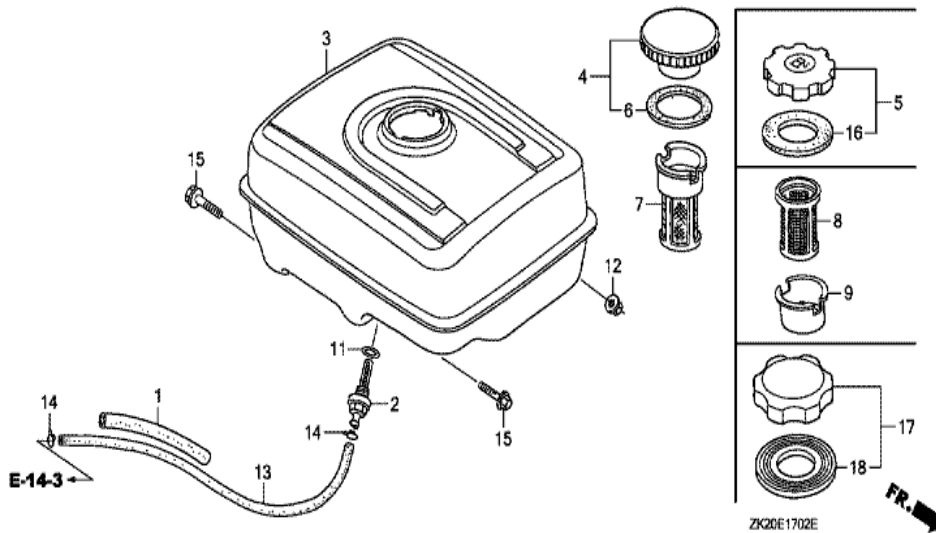

Ref	Partnumber	Description	GX240K1	Serial Numbers
001	16854-ZH8-000	RUBBER, SUPPORTER (107MM)	1	3033266
001	16854-ZH8-000	RUBBER, SUPPORTER (107MM)	1	
002	16955-ZE1-000	JOINT, FUEL TANK	1	
003	17510-ZE2-010ZA	TANK COMP., FUEL *NH31 *	1	
003	17510-ZE2-010ZD	TANK COMP., FUEL *NH1 *	1	3187181
003	17510-ZE2-010ZD	TANK COMP., FUEL *NH1 *	1	
004	17620-ZE2-W00	CAP COMP., FUEL FILLER (CHROME PLATED)	1	3254423
005	17620-ZH7-023	CAP COMP., FUEL FILLER (BLACK)	1	3254424
005	17620-ZH7-023	CAP COMP., FUEL FILLER (BLACK)	1	3254424
006	17631-329-003	PACKING, FUEL FILLER CAP (39X58X3)	1	3254423
007	17672-ZE2-W01	FILTER, FUEL	1	3190917
007	17672-ZE2-W01	FILTER, FUEL	1	3190917
008	17672-880-000	FILTER, FUEL	1	3118370 3190916
<u>Ref</u>	<u>Partnumber</u>	<u>Description</u>	<u>GX240K1</u>	<u>Serial Numbers</u>
009	17673-893-000	HOLDER, FUEL FILTER	1	3118370 3190916
011	91353-671-004	O-RING, 14MM (NOK)	1	
012	94050-08000	NUT, FLANGE, 8MM	2	
013	95001-4522240	TUBE, FUEL, 4.5X222 (95001-45001-60M)	1	
014	95002-02080	CLIP, TUBE (B8)	2	
015	95701-0802500	BOLT, FLANGE, 8X25	2	
015	95701-0802500	BOLT, FLANGE, 8X25	2	
016	17631-ZH7-003	PACKING, FUEL FILLER CAP (39X58X3)	1	3254424
016	17631-ZH7-003	PACKING, FUEL FILLER CAP (39X58X3)	1	3254424