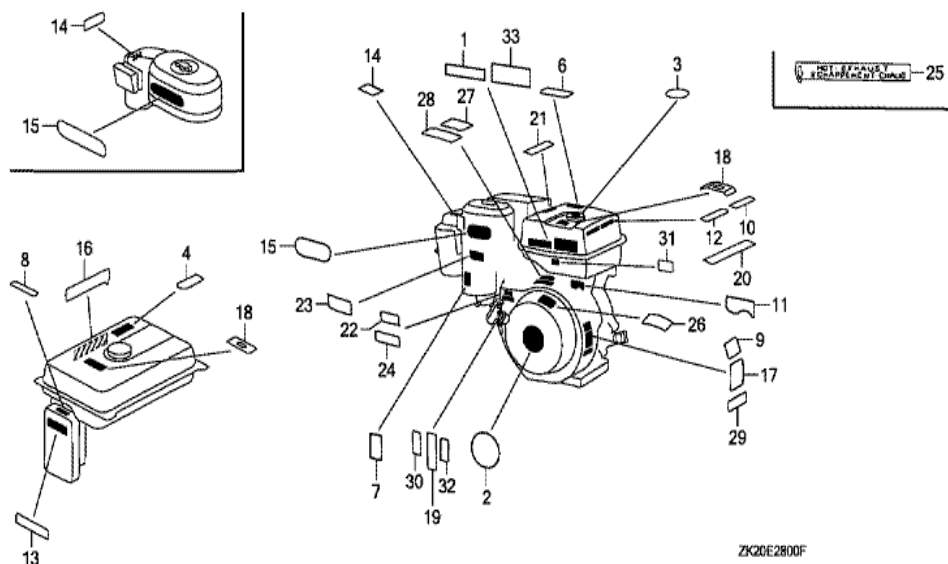

ZK20E2800F

Ref	Partnumber	Description	GX240K1	Serial Numbers
001	87522-ZH9-010	LABEL, CAUTION (ENGLISH, ETC.)	1	
001	87522-ZH9-010	LABEL, CAUTION (ENGLISH, ETC.)	1	
002	87521-ZE2-W01	EMBLEM (GX240 HONDA 8.0)	1	3117235
002	87521-ZE2-W01	EMBLEM (GX240 HONDA 8.0)	1	4192760
002	87521-ZE2-W02	EMBLEM (GX240 HONDA 8.0)	1	4465232
002	87521-ZE2-W02	EMBLEM (GX240 HONDA 8.0)	1	4192761
003	87522-ZE1-810	MARK, CAUTION	1	3254423
003	87522-ZE1-810	MARK, CAUTION	1	3254423
007	87528-ZE2-810	MARK, CHOKE (ORANGE)	1	3165403
007	87528-ZE2-810	MARK, CHOKE (ORANGE)	1	
010	87532-ZB4-G60	MARK, OIL ALERT (GERMAN)	1	3171791
010	87532-ZB4-G60	MARK, OIL ALERT (GERMAN)	1	3171791
010	87532-ZB4-H50	MARK, OIL ALERT (FRENCH)	(1)	3171791 3481104
Ref	Partnumber	Description	GX240K1	Serial Numbers
010	87532-ZB4-H50	MARK, OIL ALERT (FRENCH)	1	3171791
012	87532-ZH8-810	MARK, OIL ALERT (ENGLISH)	1	3116815 3302521
012	87532-ZH8-810	MARK, OIL ALERT (ENGLISH)	1	
021	87586-ZH7-W00	LABEL, FUEL CAUTION	1	3333248