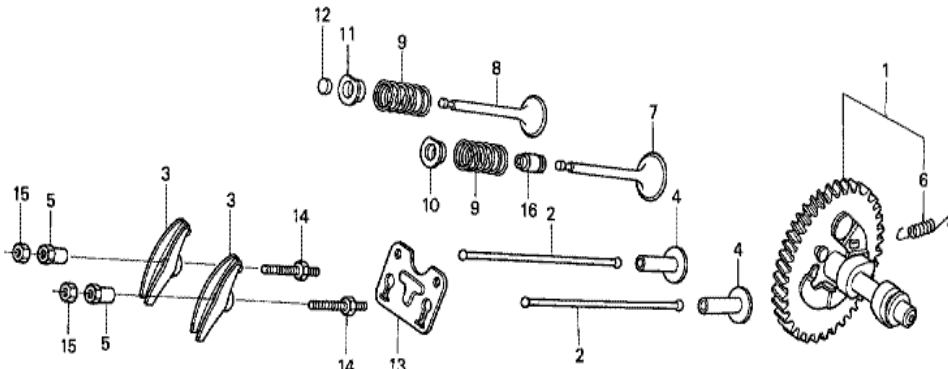

ZK20-E0900A

<u>Ref</u>	<u>Partnumber</u>	<u>Description</u>	<u>GX240K1</u>	<u>Serial Numbers</u>
001	14100-ZE2-W00	CAMSHAFT ASSY.	1	3620688
001	14100-ZE2-W00	CAMSHAFT ASSY.	1	3620688
001	14100-ZE2-W01	CAMSHAFT ASSY.	1	3620689
001	14100-ZE2-W01	CAMSHAFT ASSY.	1	3620689
002	14410-ZE2-013	ROD, PUSH	2	
003	14431-ZE2-010	ARM, VALVE ROCKER	2	
003	14431-ZE2-010	ARM, VALVE ROCKER	2	
004	14441-ZE2-000	LIFTER, VALVE	2	
005	14451-ZE1-013	PIVOT, ROCKER ARM	2	
006	14568-ZE1-000	SPRING, WEIGHT RETURN	1	
007	14711-ZE2-000	VALVE, IN.	1	
008	14721-ZE2-000	VALVE, EX.	1	
009	14751-ZE2-003	SPRING, VALVE	2	
<u>Ref</u>	<u>Partnumber</u>	<u>Description</u>	<u>GX240K1</u>	<u>Serial Numbers</u>
010	14771-ZE2-000	RETAINER, IN. VALVE SPRING	1	
011	14773-ZE2-000	RETAINER, EX. VALVE SPRING	1	
011	14773-ZE2-000	RETAINER, EX. VALVE SPRING	1	
012	14781-ZE2-000	ROTATOR, VALVE	1	
013	14791-ZE2-010	GUIDE, PUSH ROD	1	
014	90012-ZE0-010	BOLT, PIVOT, 8MM	2	
015	90206-ZE1-000	NUT, PIVOT ADJUSTING	2	
016	12209-ZE8-003	SEAL, VALVE STEM	1	4081305
016	12209-ZE8-003	SEAL, VALVE STEM	1	4081305