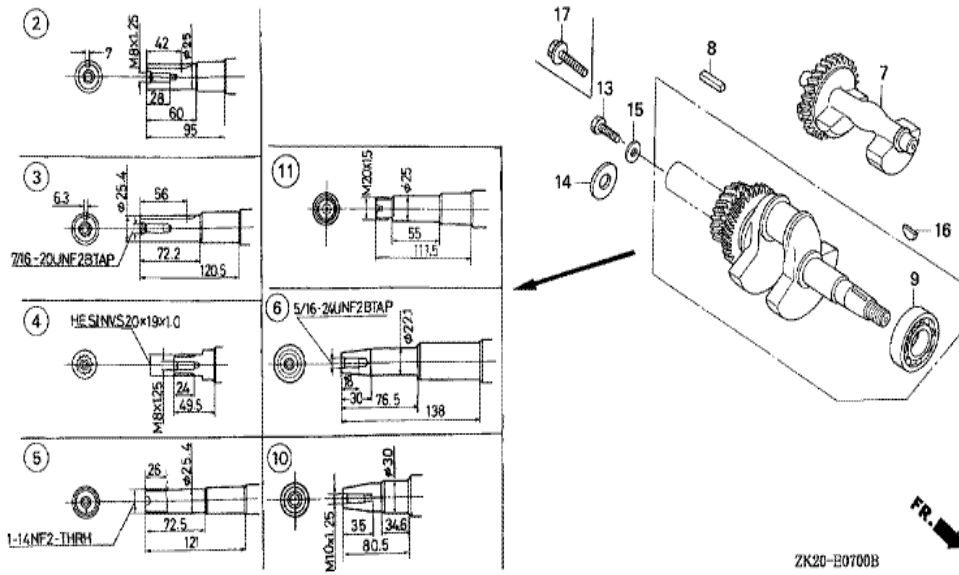

Ref	Partnumber	Description	GX240K1	Serial Numbers
006	13320-ZE2-671	CRANKSHAFT COMP.	1	4773271
006	13320-ZE2-671	CRANKSHAFT COMP.	1	
007	13351-ZE2-010	WEIGHT, BALANCER	1	
009	96100-6206000	BEARING, RADIAL BALL, 6206	1	
016	90741-ZE2-000	KEY, SPECIAL WOODRUFF, 25X18	1	
016	90741-ZE2-000	KEY, SPECIAL WOODRUFF, 25X18	1