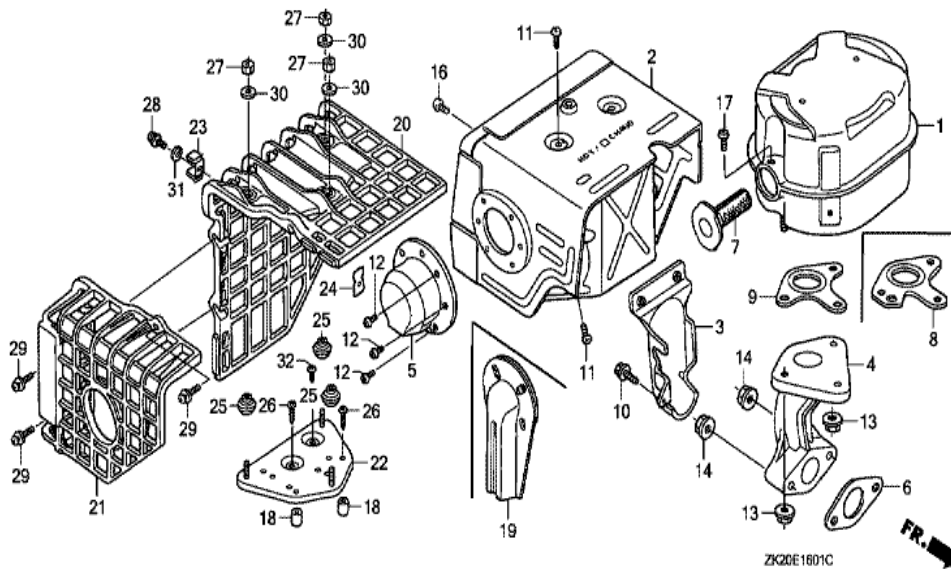

Ref	Partnumber	Description	GX240K1	Serial Numbers
001	18310-ZE2-W00	MUFFLER COMP.	1	
002	18320-ZE2-W01	PROTECTOR COMP., MUFFLER (STD.)	1	
003	18323-ZE2-W00	PROTECTOR, EX. PIPE	1	
004	18330-ZE2-W00	PIPE, EX.	1	
005	18331-ZE2-810	CAP, MUFFLER	1	
006	18333-ZE3-800	GASKET, EX. PIPE	(1)	
007	18355-ZE2-010	ARRESTER, SPARK	(1)	
008	18381-ZE2-W10	GASKET, MUFFLER (ARRESTER) (NIPPON LEAKL	1	
008	18381-ZE2-W10	GASKET, MUFFLER (ARRESTER) (NIPPON LEAKL	1	
010	90013-883-000	BOLT, FLANGE, 6X12 (CT200)	1	
011	90050-ZE1-000	SCREW, TAPPING, 5X8	4	
012	90055-ZE1-000	SCREW, TAPPING, 4X6	3	
013	94050-08000	NUT, FLANGE, 8MM	3	
Ref	Partnumber	Description	GX240K1	Serial Numbers
014	94050-08000	NUT, FLANGE, 8MM	2	
016	90050-ZE1-000	SCREW, TAPPING, 5X8	2	
017	90050-ZE1-000	SCREW, TAPPING, 5X8	1