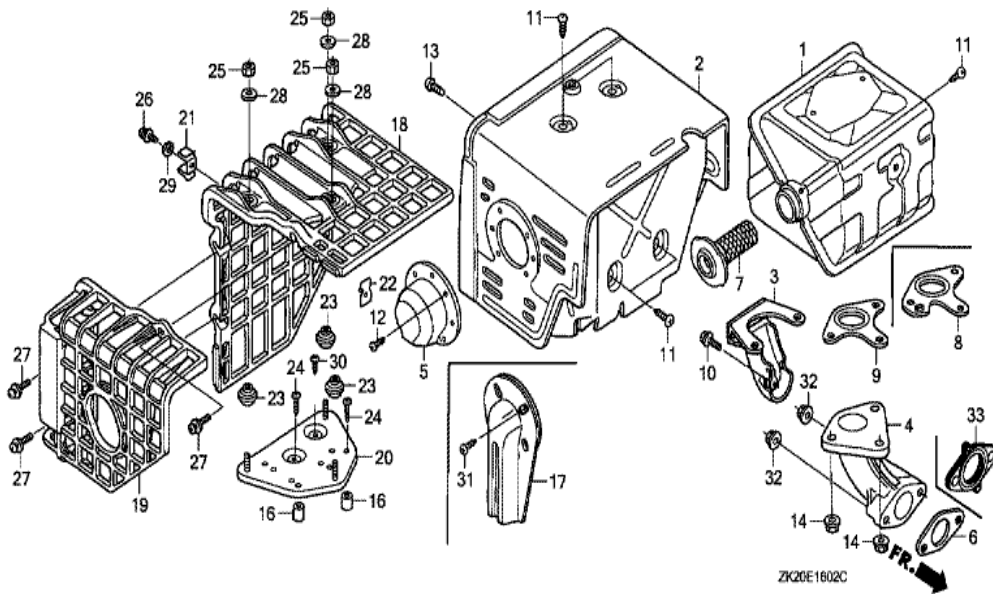

Ref	Partnumber	Description	GX240K1	Serial Numbers
001	18310-ZE2-W61	MUFFLER COMP. (100DB)	1	
002	18320-ZE2-W61	PROTECTOR COMP., MUFFLER	1	
004	18330-ZH9-N00	PIPE, EX.	1	
006	18333-ZE3-800	GASKET, EX. PIPE	1	3486453
006	18333-ZK6-Y00	GASKET, EX. PIPE	1	3486454
006	18333-ZK6-Y00	GASKET, EX. PIPE	1	3486454 3844352
009	18381-ZE2-800	GASKET, MUFFLER (NIPPON LEAKLESS)	1	
011	90050-ZE1-000	SCREW, TAPPING, 5X8	4	
013	90006-ZE2-000	SCREW, TAPPING, 6X10	1	
013	90006-ZE2-000	SCREW, TAPPING, 6X10	(1)	3151975
014	94050-08000	NUT, FLANGE, 8MM	3	
016	17233-896-701	COLLAR, AIR CLEANER CASE	(2)	3302522
017	18430-ZK9-W50	DEFLECTOR COMP., MUFFLER	(1)