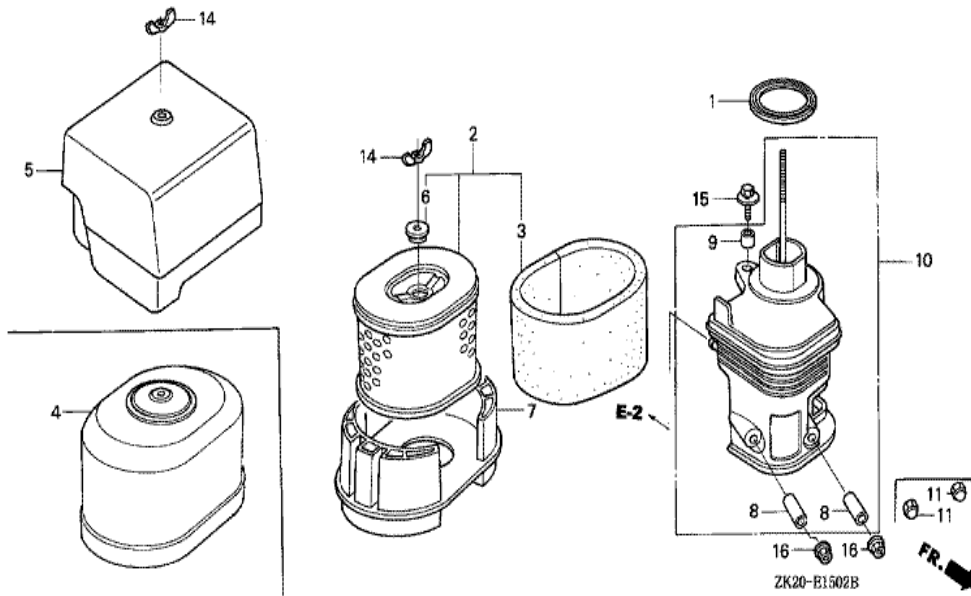

Ref	Partnumber	Description	GX240K1	Serial Numbers
001	16271-ZE2-000	PACKING, ELBOW	1	
002	17210-ZE2-822	ELEMENT, AIR CLEANER (DUAL)	1	
003	17218-ZE2-821	FILTER, OUTER	1	
005	17231-ZH9-820	COVER, AIR CLEANER	1	
006	17232-891-000	GROMMET, AIR CLEANER	1	
007	17235-ZE2-820	NOSE, SILENCER	1	
008	17238-ZE2-310	COLLAR, AIR CLEANER	2	
009	17239-ZE1-000	COLLAR B, AIR CLEANER	1	
010	17410-ZE2-020	ELBOW COMP., AIR CLEANER	1	
014	90325-044-000	NUT, TOOL BOX SETTING	2	
015	93494-0602008	BOLT-WASHER, 6X20	1	
015	93494-0602008	BOLT-WASHER, 6X20	1	
016	94050-06000	NUT, FLANGE, 6MM	2