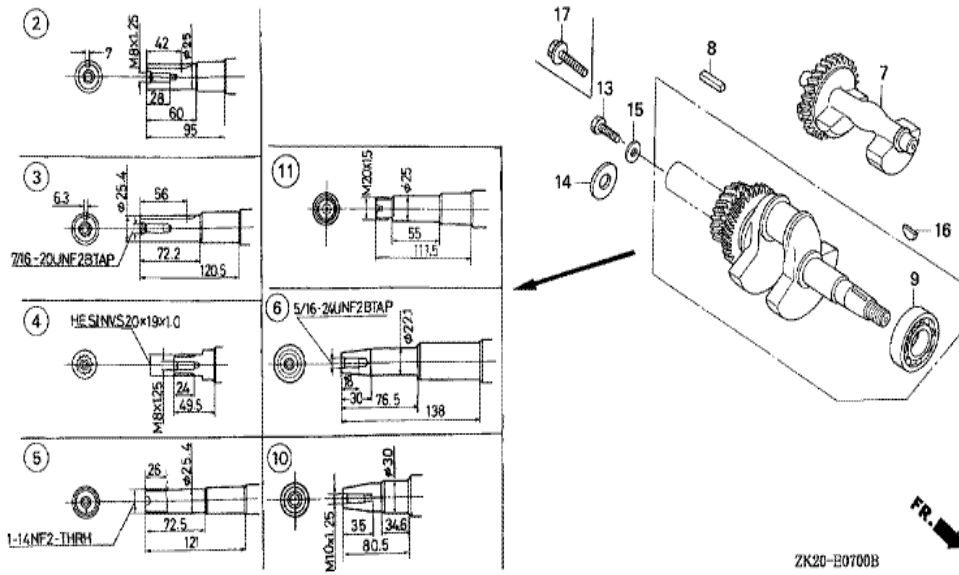

Ref	Partnumber	Description	GX240K1	Serial Numbers
002	13310-ZE2-010	CRANKSHAFT COMP.	1	
008	90741-805-000	KEY, 7X7X33	1	
008	90741-889-810	KEY, 7X7X33 (YELLOW) (O.S.)	(1)	
008	90741-889-810	KEY, 7X7X33 (YELLOW) (O.S.)	(1)	
009	96100-6206000	BEARING, RADIAL BALL, 6206	1	
016	90741-ZE2-000	KEY, SPECIAL WOODRUFF, 25X18	1	
016	90741-ZE2-000	KEY, SPECIAL WOODRUFF, 25X18	1