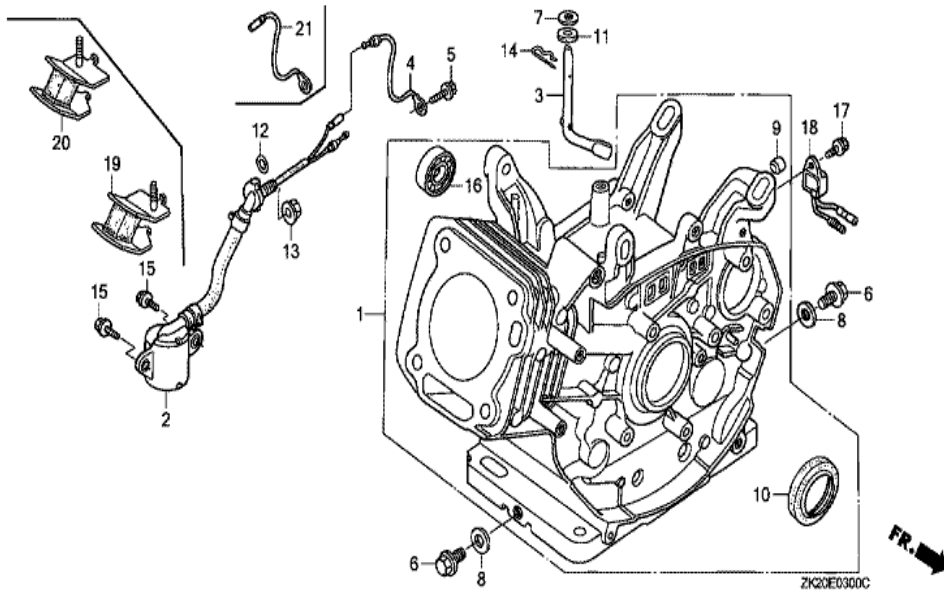

<u>Ref</u>	<u>Partnumber</u>	<u>Description</u>	<u>GX240K1</u>	<u>Serial Numbers</u>
001	12000-ZE2-815	BARREL ASSY., CYLINDER (ALERT)	1	
001	12000-ZE2-815	BARREL ASSY., CYLINDER (ALERT)	1	
002	15510-ZE2-043	SWITCH ASSY., OIL LEVEL	1	
003	16541-ZE2-010	SHAFT, GOVERNOR ARM	1	
004	32197-ZE2-003	SUB HARNESS	1	3566259
004	32197-ZE2-003	SUB HARNESS	1	3566259
005	90013-883-000	BOLT, FLANGE, 6X12 (CT200)	1	3116815 3566259
005	90013-883-000	BOLT, FLANGE, 6X12 (CT200)	1	3566259
006	90131-883-000	BOLT, DRAIN PLUG, 12X15	2	
007	90446-KE1-000	WASHER, 8.2X17X0.8	1	
008	94109-12000	WASHER, DRAIN PLUG, 12MM	2	
010	91201-890-003	OIL SEAL, 30X46X8	1	
012	91353-671-004	O-RING, 14MM (NOK)	1	
<u>Ref</u>	<u>Partnumber</u>	<u>Description</u>	<u>GX240K1</u>	<u>Serial Numbers</u>
013	94050-10000	NUT, FLANGE, 10MM	1	
014	94251-08000	PIN, LOCK, 8MM	1	3332421
014	94251-10000	PIN, LOCK, 10MM	1	3332422
014	94251-10000	PIN, LOCK, 10MM	1	3332422
015	95701-0601200	BOLT, FLANGE, 6X12	2	
017	90013-883-000	BOLT, FLANGE, 6X12 (CT200)	(1)	
017	90013-883-000	BOLT, FLANGE, 6X12 (CT200)	1	3684579
018	34150-ZH7-003	ALERT UNIT, OIL	(1)	4853039
018	34150-ZH7-003	ALERT UNIT, OIL	1	3684579