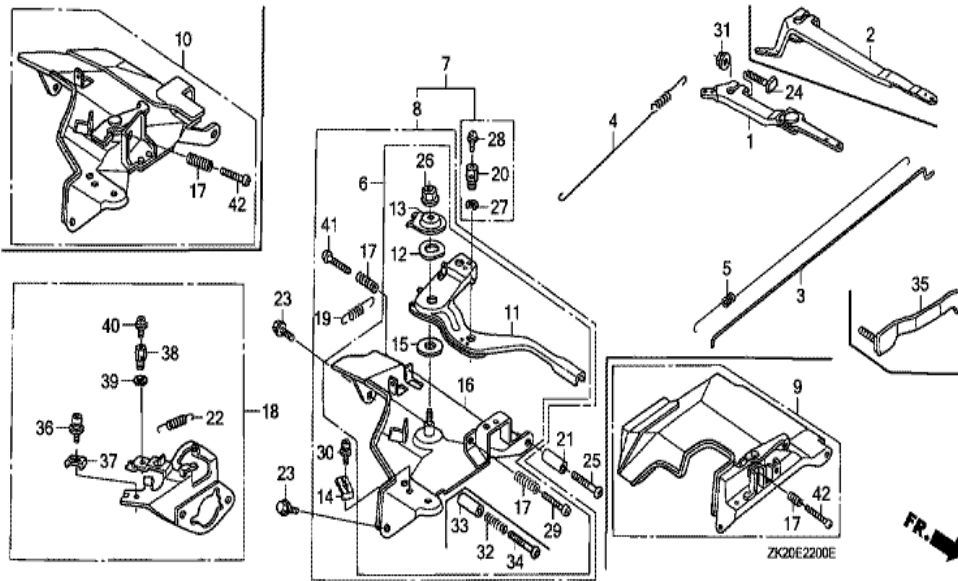

Ref	Partnumber	Description	GX240K1	Serial Numbers
002	16551-ZE2-000	ARM, GOVERNOR	1	
003	16555-ZE2-000	ROD, GOVERNOR	1	
003	16555-ZE2-000	ROD, GOVERNOR	1	
004	16561-ZE2-000	SPRING, GOVERNOR (L=145.0MM) (WIRE DIAME	1	3156815
005	16562-ZE2-000	SPRING, THROTTLE RETURN	1	3337056
008	16570-ZE2-W20	CONTROL ASSY. (REMOTE)	1	
011	16571-ZE2-W00	LEVER, CONTROL	1	
011	16571-ZE2-W00	LEVER, CONTROL	1	
012	16574-ZE1-000	SPRING, LEVER	1	3077713
013	16575-ZE2-W00	WASHER, CONTROL LEVER	1	3454257
014	16576-891-000	HOLDER, CABLE	1	
015	16578-ZE1-000	SPACER, CONTROL LEVER	1	
016	16581-ZE2-W00	BASE COMP., CONTROL (###)	1	3454257
Ref	Partnumber	Description	GX240K1	Serial Numbers
016	16581-ZE2-W00	BASE COMP., CONTROL (###)	1	
017	16584-883-300	SPRING, CONTROL ADJUSTING	(1)	
019	16592-883-310	SPRING, CABLE RETURN	1	
021	16599-ZG1-M10	COLLAR, STOPPER	(1)	3302522
023	90013-883-000	BOLT, FLANGE, 6X12 (CT200)	2	
024	90015-ZE5-010	BOLT, GOVERNOR ARM	1	
025	90016-ZG9-N30	SCREW, RECESSED, 5X25	(1)	3302522
026	90114-SA0-000	NUT, SELF-LOCK, 6MM	1	3454257
029	93500-050280A	SCREW, PAN, 5X28	1	3454257
029	93500-050280A	SCREW, PAN, 5X28	1	
030	93500-050160A	SCREW, PAN, 5X16	1	
031	94050-06000	NUT, FLANGE, 6MM	1