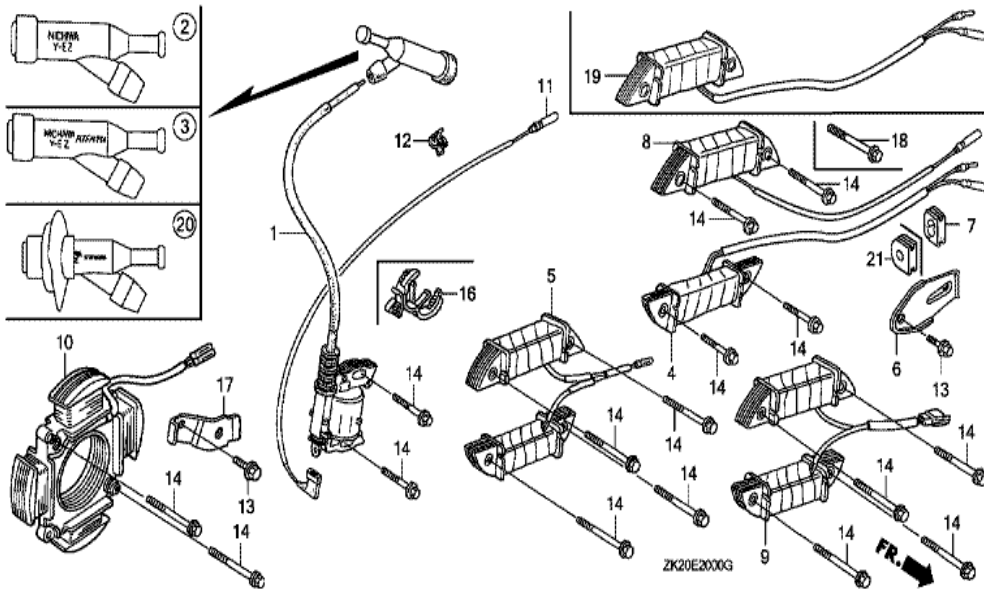

Ref	Partnumber	Description	GX240K1	Serial Numbers
001	30500-ZF6-W02	COIL ASSY., IGNITION	1	
001	30500-ZF6-W02	COIL ASSY., IGNITION	1	
003	30700-ZE1-013	CAP ASSY., NOISE SUPPRESSOR (NICHIA Y-E	1	3860625
007	31512-ZE2-000	GROMMET, CORD	1	
011	36101-ZE1-010	CORD, STOP SWITCH (370MM)	1	
014	90015-883-000	BOLT, FLANGE, 6X28 (CT200)	N	
016	90684-ZA0-601	CLIP, HARNESS	1