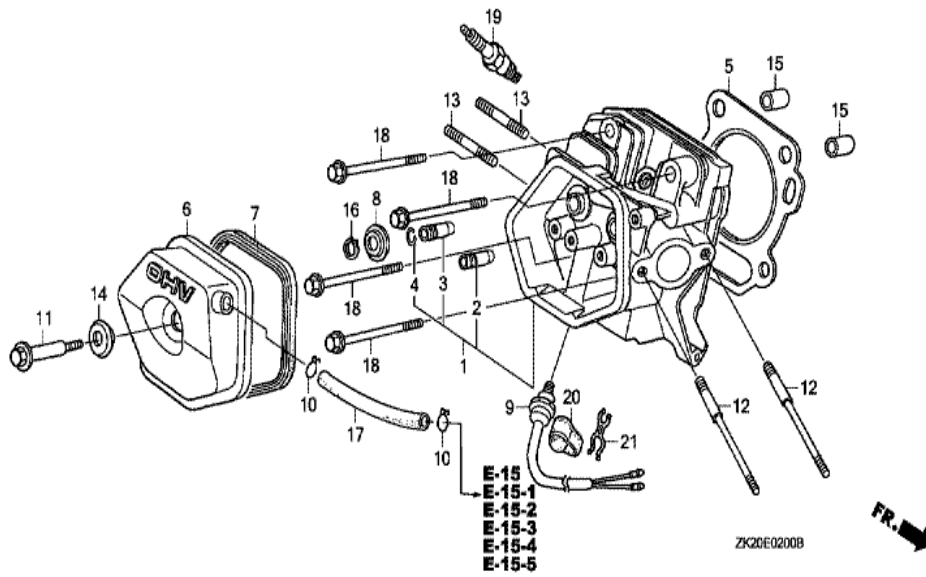

Ref	Partnumber	Description	GX240K1	Serial Numbers
001	12200-ZH9-000	HEAD COMP., CYLINDER	1	
002	12204-ZE2-306	GUIDE, IN. VALVE (O.S.)	1	
003	12205-ZE2-305	GUIDE, EX. VALVE (OS)	1	
004	12216-ZE2-300	CLIP, VALVE GUIDE	1	
005	12251-ZE2-800	GASKET, CYLINDER HEAD	1	
006	12310-ZE2-020	COVER COMP., HEAD	1	3146327
006	12310-ZE2-020	COVER COMP., HEAD	1	
007	12391-ZE2-020	PACKING, HEAD COVER	1	
008	14775-ZE2-010	SEAT, VALVE SPRING	1	
011	90014-ZE2-000	BOLT, HEAD COVER	1	
012	90042-ZE2-000	BOLT, STUD, 8X123	2	
012	90042-ZE2-000	BOLT, STUD, 8X123	2	
013	90047-ZE2-000	BOLT, STUD, 8X47	2