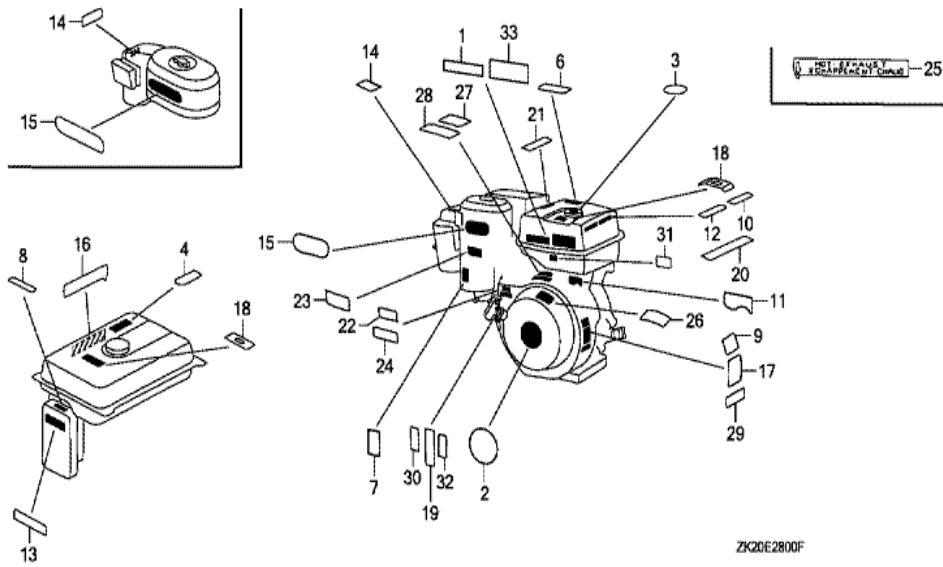

ZK20E2800F

Ref	Partnumber	Description	GX240K1	Serial Numbers
001	87522-ZH8-W40	MARK, CAUTION (PICTOGRAPH)	1	4528690
001	87522-ZH8-W40	MARK, CAUTION (PICTOGRAPH)	1	
002	87521-ZE2-W01	EMBLEM (GX240 HONDA 8.0)	1	3117235
002	87521-ZE2-W01	EMBLEM (GX240 HONDA 8.0)	1	4192760
002	87521-ZE2-W02	EMBLEM (GX240 HONDA 8.0)	1	4465232
002	87521-ZE2-W02	EMBLEM (GX240 HONDA 8.0)	1	4192761
007	87528-ZF6-W40	MARK, CHOKE (BLACK)	1	3302522
007	87528-ZF6-W40	MARK, CHOKE (BLACK)	1	
024	87532-ZH8-W40	MARK, THROTTLE INDICATION	1	
031	87135-ZE2-000	LABEL, E-SPEC (HONDA) (EPA STANDARD) (15	1	4081617 4217821
031	87135-ZE2-000	LABEL, E-SPEC (HONDA) (EPA STANDARD) (15	1	4081617 4217821
031	87135-ZE2-010	LABEL, E-SPEC (EPA STANDARD) (15.5X60.0)	1	4217822
031	87135-ZE2-010	LABEL, E-SPEC (EPA STANDARD) (15.5X60.0)	1	4217822