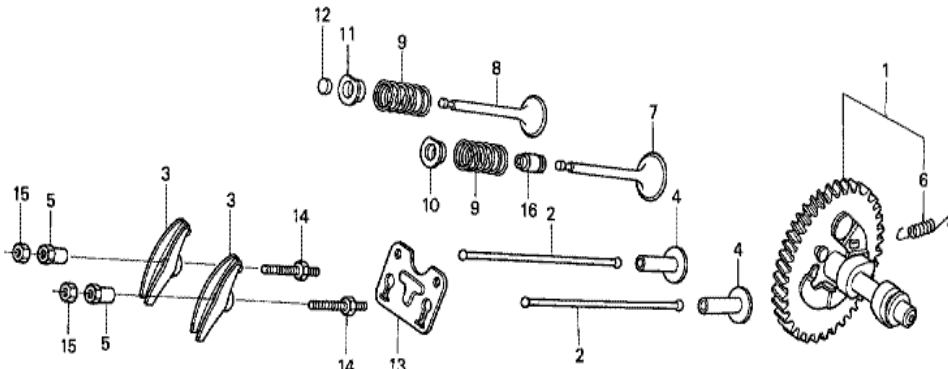

ZK20-E0900A

Ref	Partnumber	Description	GX240K1	Serial Numbers
001	14100-ZE2-W01	CAMSHAFT ASSY.	1	3620689
001	14100-ZE2-W01	CAMSHAFT ASSY.	1	3860625
001	14100-ZH9-000	CAMSHAFT ASSY.	1	
001	14100-ZH9-000	CAMSHAFT ASSY.	1	3620888
001	14100-ZH9-010	CAMSHAFT ASSY.	1	3620889
001	14100-ZH9-010	CAMSHAFT ASSY.	1	3620889 3860624
002	14410-ZE2-013	ROD, PUSH	2	
003	14431-ZE2-010	ARM, VALVE ROCKER	2	
003	14431-ZE2-010	ARM, VALVE ROCKER	2	
004	14441-ZE2-000	LIFTER, VALVE	2	
005	14451-ZE1-013	PIVOT, ROCKER ARM	2	
006	14568-ZE1-000	SPRING, WEIGHT RETURN	1	
007	14711-ZE2-000	VALVE, IN.	1	
Ref	Partnumber	Description	GX240K1	Serial Numbers
008	14721-ZE2-000	VALVE, EX.	1	
009	14751-ZE2-003	SPRING, VALVE	2	
010	14771-ZE2-000	RETAINER, IN. VALVE SPRING	1	
011	14773-ZE2-000	RETAINER, EX. VALVE SPRING	1	
011	14773-ZE2-000	RETAINER, EX. VALVE SPRING	1	
012	14781-ZE2-000	ROTATOR, VALVE	1	
013	14791-ZE2-010	GUIDE, PUSH ROD	1	
014	90012-ZE0-010	BOLT, PIVOT, 8MM	2	
015	90206-ZE1-000	NUT, PIVOT ADJUSTING	2	
016	12209-ZE8-003	SEAL, VALVE STEM	1	4081305
016	12209-ZE8-003	SEAL, VALVE STEM	1	4081305