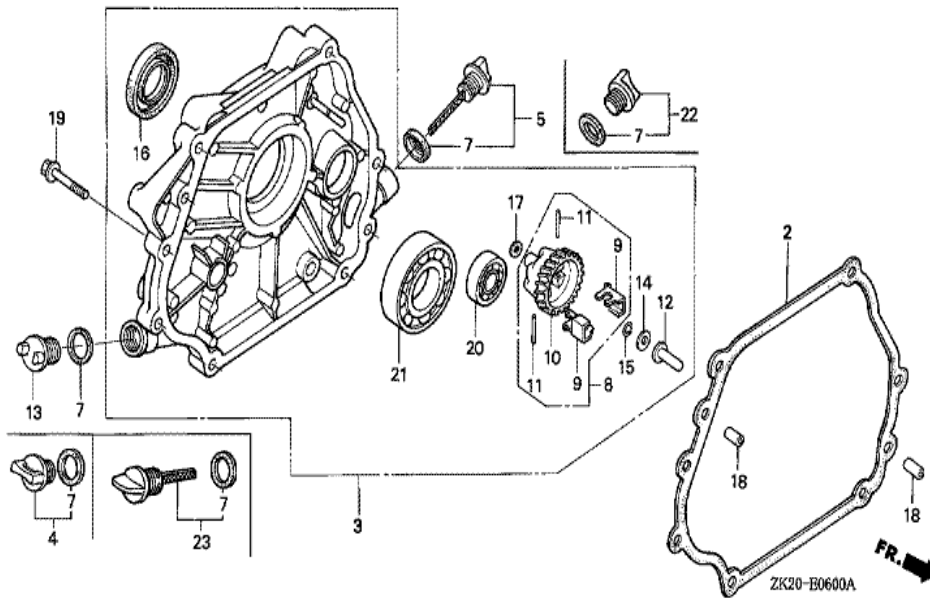

Ref	Partnumber	Description	GX240K1	Serial Numbers
002	11381-ZE2-801	PACKING, CASE COVER	1	3634565
003	11300-ZE2-000	COVER ASSY., CRANKCASE	1	
003	11300-ZE2-000	COVER ASSY., CRANKCASE	1	4211335
003	11300-ZE2-010	COVER ASSY., CRANKCASE	1	4211336
003	11300-ZE2-010	COVER ASSY., CRANKCASE	1	4211336
004	15600-ZG4-003	CAP ASSY., OIL FILLER	1	3634565
005	15600-735-003	CAP ASSY., OIL FILLER	1	3634565
007	15625-ZE1-003	PACKING, OIL FILLER CAP	1	
007	15625-ZE1-003	PACKING, OIL FILLER CAP	2	
008	16510-ZE2-000	GOVERNOR ASSY.	1	3634565
009	16511-ZE2-000	WEIGHT, GOVERNOR	2	3634565
010	16512-ZE2-000	HOLDER, GOVERNOR WEIGHT	1	3634565
011	16513-ZE2-000	PIN, GOVERNOR WEIGHT	2	3634565
Ref	Partnumber	Description	GX240K1	Serial Numbers
012	16531-Z0A-000	SLIDER, GOVERNOR	1	
012	16531-ZE2-000	SLIDER, GOVERNOR	1	4211335
012	16531-ZE2-000	SLIDER, GOVERNOR	1	4211335
014	90473-147-000	WASHER, 6X16	1	4211336
014	90473-147-000	WASHER, 6X16	1	4211336
015	90602-ZE1-000	CLIP, GOVERNOR HOLDER	1	3634565
015	90602-ZE1-000	CLIP, GOVERNOR HOLDER	1	
016	91201-890-003	OIL SEAL, 30X46X8	1	3634565
016	91201-890-003	OIL SEAL, 30X46X8	1	
017	94101-06800	WASHER, PLAIN, 6MM	1	3634565
018	90701-HC4-000	DOWEL PIN, 8X12	2	3634565
019	95701-0803500	BOLT, FLANGE, 8X35	7	3634565
021	96100-6206000	BEARING, RADIAL BALL, 6206	1	3634565