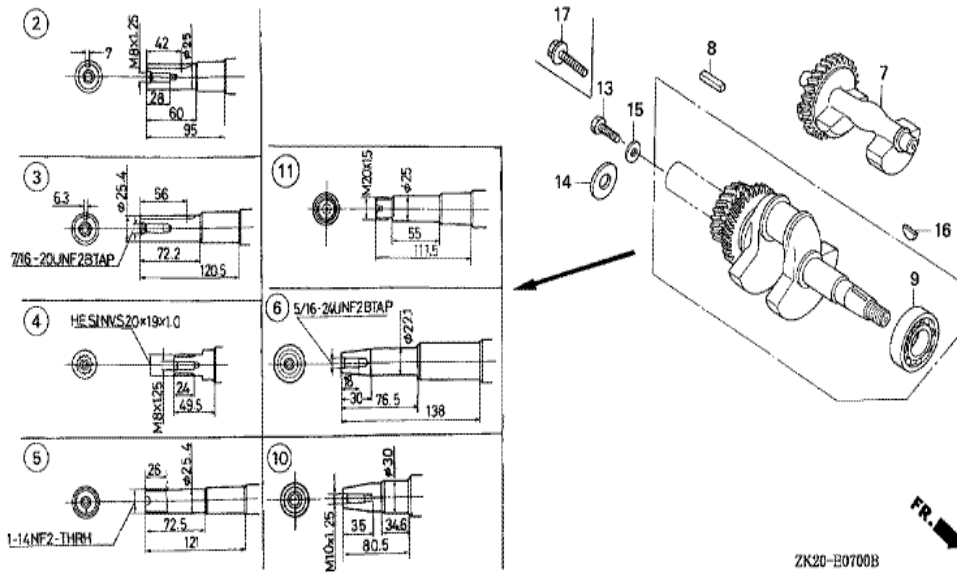

ZK20-E0700B

Ref	Partnumber	Description	GX240K1	Serial Numbers
002	13310-ZE2-010	CRANKSHAFT COMP.	1	
008	90741-805-000	KEY, 7X7X33	1	
008	90741-889-810	KEY, 7X7X33 (YELLOW) (O.S.)	(1)	
008	90741-889-810	KEY, 7X7X33 (YELLOW) (O.S.)	(1)	
009	96100-6206000	BEARING, RADIAL BALL, 6206	1	
013	92101-080250A	BOLT, HEX., 8X25	1	
013	92101-080250A	BOLT, HEX., 8X25	1	
015	90534-706-010	WASHER, LOCK, 8.5X35X4.5	1	
016	90741-ZE2-000	KEY, SPECIAL WOODRUFF, 25X18	1	
016	90741-ZE2-000	KEY, SPECIAL WOODRUFF, 25X18	1