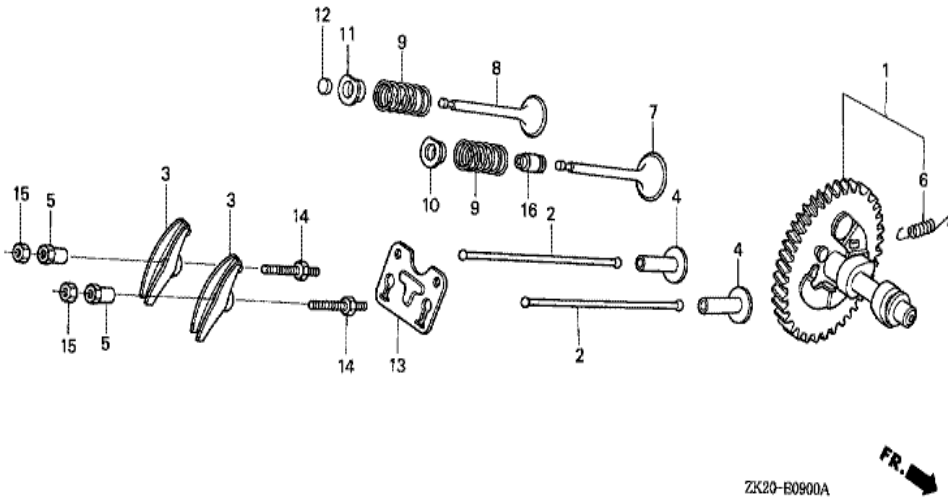

ZK20-B0900A

<u>Ref</u>	<u>Partnumber</u>	<u>Description</u>	<u>GX240K1</u>	<u>Serial Numbers</u>
001	14100-ZE2-W00	CAMSHAFT ASSY.	1	3620688
001	14100-ZE2-W00	CAMSHAFT ASSY.	1	3620688
001	14100-ZE2-W01	CAMSHAFT ASSY.	1	3620689
001	14100-ZE2-W01	CAMSHAFT ASSY.	1	3620689
002	14410-ZE2-013	ROD, PUSH	2	
003	14431-ZE2-010	ARM, VALVE ROCKER	2	
003	14431-ZE2-010	ARM, VALVE ROCKER	2	
004	14441-ZE2-000	LIFTER, VALVE	2	
005	14451-ZE1-013	PIVOT, ROCKER ARM	2	
006	14568-ZE1-000	SPRING, WEIGHT RETURN	1	
007	14711-ZE2-000	VALVE, IN.	1	
008	14721-ZE2-000	VALVE, EX.	1	
009	14751-ZE2-003	SPRING, VALVE	2	
<u>Ref</u>	<u>Partnumber</u>	<u>Description</u>	<u>GX240K1</u>	<u>Serial Numbers</u>
010	14771-ZE2-000	RETAINER, IN. VALVE SPRING	1	
011	14773-ZE2-000	RETAINER, EX. VALVE SPRING	1	
011	14773-ZE2-000	RETAINER, EX. VALVE SPRING	1	
012	14781-ZE2-000	ROTATOR, VALVE	1	
013	14791-ZE2-010	GUIDE, PUSH ROD	1	
014	90012-ZE0-010	BOLT, PIVOT, 8MM	2	
015	90206-ZE1-000	NUT, PIVOT ADJUSTING	2	
016	12209-ZE8-003	SEAL, VALVE STEM	1	4081305
016	12209-ZE8-003	SEAL, VALVE STEM	1	4081305