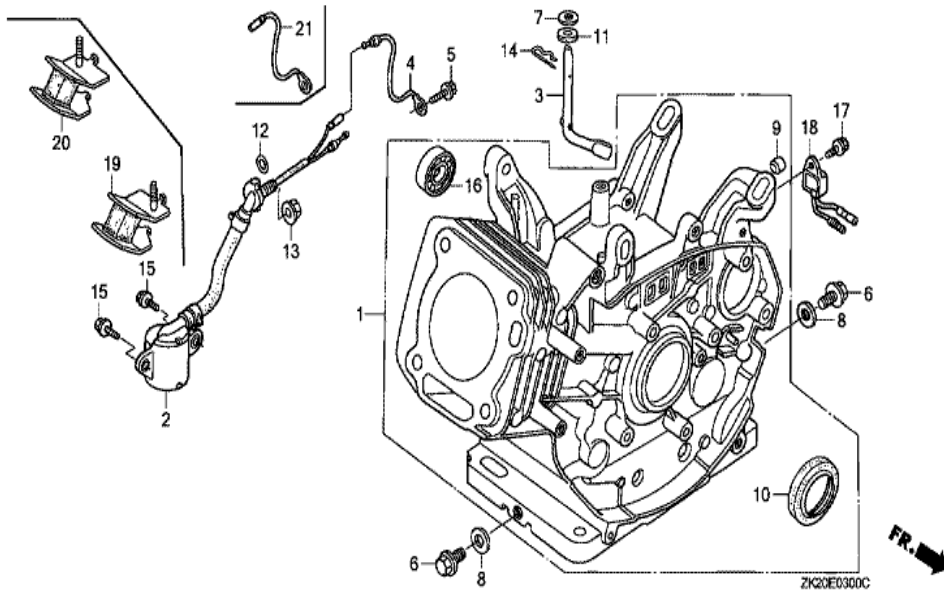

ZK20E0300C

FR. →

Ref	Partnumber	Description	GX240K1	Serial Numbers
001	12000-ZE2-815	BARREL ASSY., CYLINDER (ALERT)	1	
001	12000-ZE2-815	BARREL ASSY., CYLINDER (ALERT)	1	
002	15510-ZE2-043	SWITCH ASSY., OIL LEVEL	1	
003	16541-ZE2-010	SHAFT, GOVERNOR ARM	1	
004	32197-ZE2-003	SUB HARNESS	1	3566259
004	32197-ZE2-003	SUB HARNESS	1	3566259
005	90013-883-000	BOLT, FLANGE, 6X12 (CT200)	1	3116815 3566259
005	90013-883-000	BOLT, FLANGE, 6X12 (CT200)	1	3566259
006	90131-883-000	BOLT, DRAIN PLUG, 12X15	2	
007	90446-KE1-000	WASHER, 8.2X17X0.8	1	
008	94109-12000	WASHER, DRAIN PLUG, 12MM	2	
010	91201-890-003	OIL SEAL, 30X46X8	1	
012	91353-671-004	O-RING, 14MM (NOK)	1	
Ref	Partnumber	Description	GX240K1	Serial Numbers
013	94050-10000	NUT, FLANGE, 10MM	1	
014	94251-10000	PIN, LOCK, 10MM	1	3332422
014	94251-10000	PIN, LOCK, 10MM	1	
015	95701-0601200	BOLT, FLANGE, 6X12	2	
017	90013-883-000	BOLT, FLANGE, 6X12 (CT200)	(1)	
017	90013-883-000	BOLT, FLANGE, 6X12 (CT200)	1	3684579
018	34150-ZH7-003	ALERT UNIT, OIL	(1)	4853039
018	34150-ZH7-003	ALERT UNIT, OIL	1	3684579