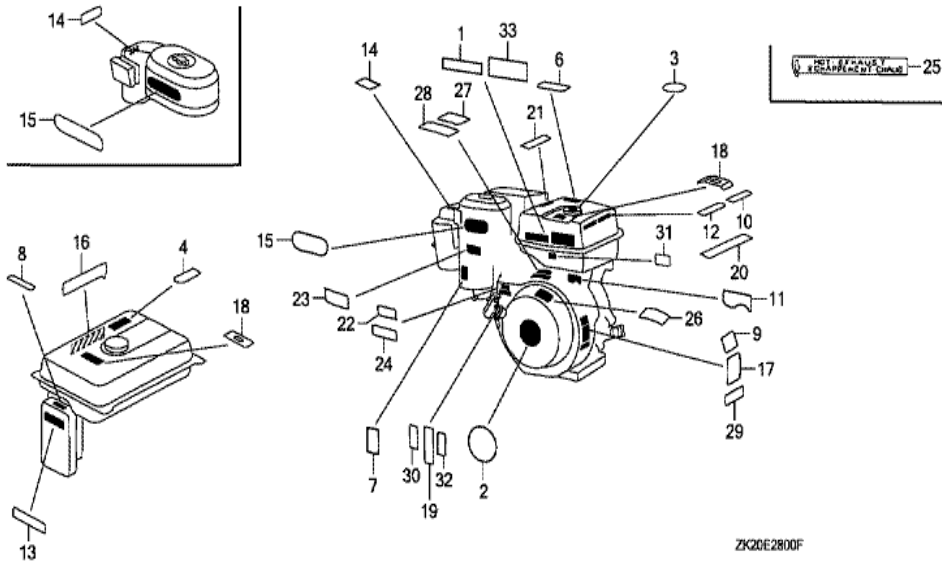

Ref	Partnumber	Description	GX240K1	Serial Numbers
001	12200-ZH9-000	HEAD COMP., CYLINDER	1	
002	12204-ZE2-306	GUIDE, IN. VALVE (O.S.)	1	
003	12205-ZE2-305	GUIDE, EX. VALVE (OS)	1	
004	12216-ZE2-300	CLIP, VALVE GUIDE	1	
005	12251-ZE2-800	GASKET, CYLINDER HEAD	1	
006	12310-ZE2-020	COVER COMP., HEAD	1	3146327
006	12310-ZE2-020	COVER COMP., HEAD	1	
007	12391-ZE2-020	PACKING, HEAD COVER	1	
008	14775-ZE2-010	SEAT, VALVE SPRING	1	
011	90014-ZE2-000	BOLT, HEAD COVER	1	
012	90042-ZE2-000	BOLT, STUD, 8X123	2	
012	90042-ZE2-000	BOLT, STUD, 8X123	2	
013	90047-ZE2-000	BOLT, STUD, 8X47	2	

Ref	Partnumber	Description	GX240K1	Serial Numbers
002	16551-ZE2-000	ARM, GOVERNOR	1	
003	16555-ZE2-000	ROD, GOVERNOR	1	
003	16555-ZE2-000	ROD, GOVERNOR	1	
004	16561-ZE2-000	SPRING, GOVERNOR (L=145.0MM) (WIRE DIAME	1	3156815
005	16562-ZE2-000	SPRING, THROTTLE RETURN	1	3337056
007	16570-ZE2-W10	CONTROL ASSY. (REMOTE)	1	
007	16570-ZE2-W10	CONTROL ASSY. (REMOTE)	1	
011	16571-ZE2-W00	LEVER, CONTROL	1	
011	16571-ZE2-W00	LEVER, CONTROL	1	
012	16574-ZE1-000	SPRING, LEVER	1	3077713
013	16575-ZE2-W00	WASHER, CONTROL LEVER	1	3454257
014	16576-891-000	HOLDER, CABLE	1	
015	16578-ZE1-000	SPACER, CONTROL LEVER	1	
<u>Ref</u>	<u>Partnumber</u>	<u>Description</u>	<u>GX240K1</u>	<u>Serial Numbers</u>
016	16581-ZE2-W00	BASE COMP., CONTROL (###)	1	3454257
016	16581-ZE2-W00	BASE COMP., CONTROL (###)	1	
017	16584-883-300	SPRING, CONTROL ADJUSTING	(1)	
019	16592-883-310	SPRING, CABLE RETURN	1	
020	16594-883-010	HOLDER, WIRE	2	
023	90013-883-000	BOLT, FLANGE, 6X12 (CT200)	2	
024	90015-ZE5-010	BOLT, GOVERNOR ARM	1	
026	90114-SA0-000	NUT, SELF-LOCK, 6MM	1	3454257
027	90605-230-000	CIRCLIP, 5MM	2	
028	93500-040060H	SCREW, PAN, 4X6	2	
029	93500-050280A	SCREW, PAN, 5X28	1	3454257
029	93500-050280A	SCREW, PAN, 5X28	1	
030	93500-050160A	SCREW, PAN, 5X16	1	
031	94050-06000	NUT, FLANGE, 6MM	1	