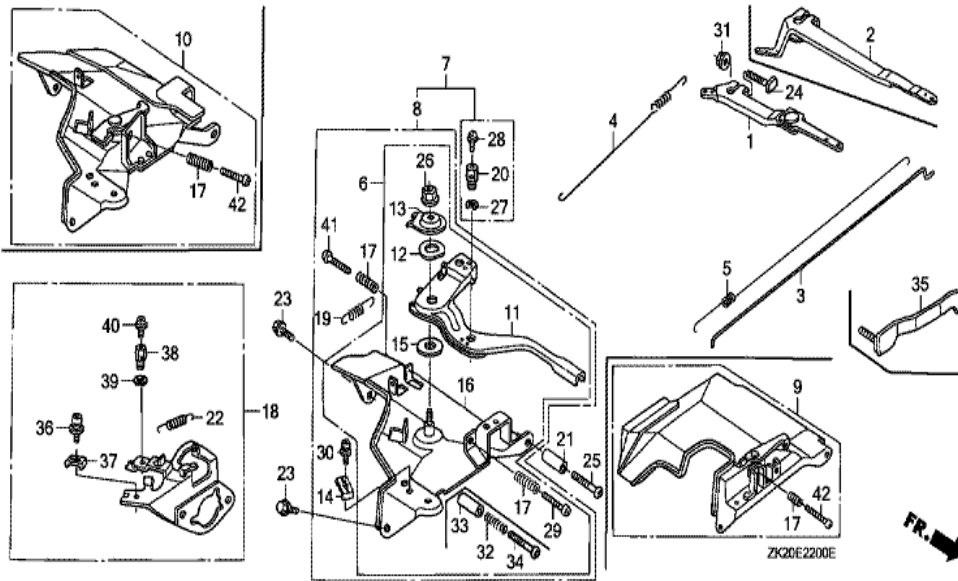

Ref	Partnumber	Description	GX240K1	Serial Numbers
002	19511-ZE2-000	FAN, COOLING	1	
005	28451-ZE2-W01	PULLEY, STARTER	1	
009	31100-ZE2-010	FLYWHEEL COMP.	1	3337056
013	90201-ZE3-790	NUT, SPECIAL, 16MM	1	3467138
013	90201-ZE3-790	NUT, SPECIAL, 16MM	1	4835166
013	90201-ZE3-V00	NUT, SPECIAL, 16MM	1	
013	90201-ZE3-V00	NUT, SPECIAL, 16MM	1	3467139

Ref	Partnumber	Description	GX240K1	Serial Numbers
002	16551-ZE2-000	ARM, GOVERNOR	1	
003	16555-ZE2-000	ROD, GOVERNOR	1	
003	16555-ZE2-000	ROD, GOVERNOR	1	
004	16561-ZE2-000	SPRING, GOVERNOR (L=145.0MM) (WIRE DIAME	1	3156815
005	16562-ZE2-000	SPRING, THROTTLE RETURN	1	3337056
007	16570-ZE2-W10	CONTROL ASSY. (REMOTE)	1	
007	16570-ZE2-W10	CONTROL ASSY. (REMOTE)	1	
011	16571-ZE2-W00	LEVER, CONTROL	1	
011	16571-ZE2-W00	LEVER, CONTROL	1	
012	16574-ZE1-000	SPRING, LEVER	1	3077713
013	16575-ZE2-W00	WASHER, CONTROL LEVER	1	3454257
014	16576-891-000	HOLDER, CABLE	1	
015	16578-ZE1-000	SPACER, CONTROL LEVER	1	
<u>Ref</u>	<u>Partnumber</u>	<u>Description</u>	<u>GX240K1</u>	<u>Serial Numbers</u>
016	16581-ZE2-W00	BASE COMP., CONTROL (###)	1	3454257
016	16581-ZE2-W00	BASE COMP., CONTROL (###)	1	
017	16584-883-300	SPRING, CONTROL ADJUSTING	(1)	
019	16592-883-310	SPRING, CABLE RETURN	1	
020	16594-883-010	HOLDER, WIRE	2	
023	90013-883-000	BOLT, FLANGE, 6X12 (CT200)	2	
024	90015-ZE5-010	BOLT, GOVERNOR ARM	1	
026	90114-SA0-000	NUT, SELF-LOCK, 6MM	1	3454257
027	90605-230-000	CIRCLIP, 5MM	2	
028	93500-040060H	SCREW, PAN, 4X6	2	
029	93500-050280A	SCREW, PAN, 5X28	1	3454257
029	93500-050280A	SCREW, PAN, 5X28	1	
030	93500-050160A	SCREW, PAN, 5X16	1	
031	94050-06000	NUT, FLANGE, 6MM	1	