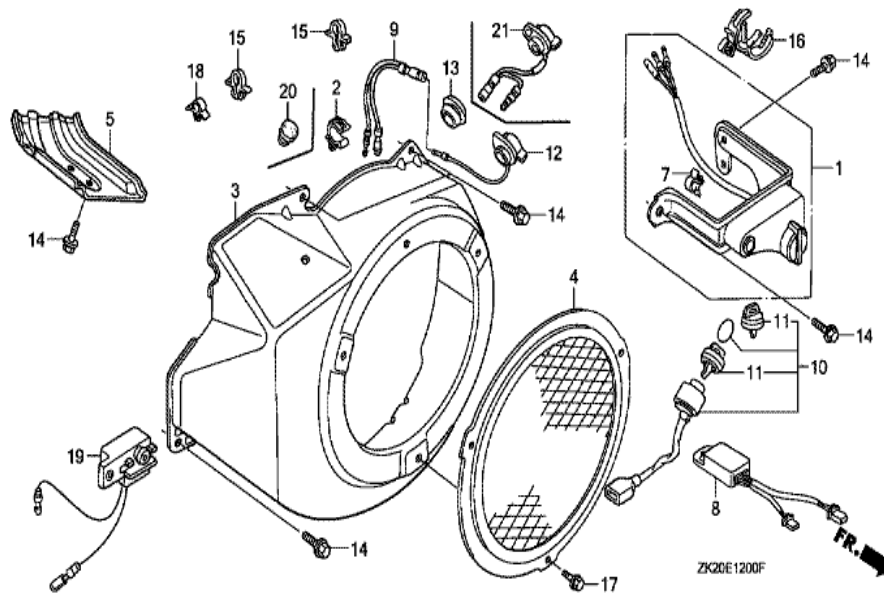

ZK20-E1100A

FR. →

<u>Ref</u>	<u>Partnumber</u>	<u>Description</u>	<u>GX240K1</u>	<u>Serial Numbers</u>
001	28400-ZE2-W01ZA	STARTER ASSY., RECOIL *R8 *	1	
002	28410-ZE2-W01ZA	CASE COMP., RECOIL STARTER *R8 *	1	
003	28421-ZE2-W01	PULLEY, RECOIL STARTER	1	
004	28422-ZE2-W01	RATCHET, STARTER	2	
005	28441-ZE2-W01	SPRING, FRICTION	1	
006	28442-ZE2-W01	SPRING, STARTER RETURN	1	
007	28443-ZE2-W01	SPRING, RATCHET	2	
008	28444-ZE2-W01	RETAINER, SPRING	1	
010	28461-ZE2-W02	GRIP, STARTER	1	4914022
011	28462-ZE2-W01	ROPE, RECOIL STARTER	1	3793540
011	28462-ZE2-W01	ROPE, RECOIL STARTER	1	3793540
011	28462-ZE2-W11	ROPE, RECOIL STARTER	1	
011	28462-ZE2-W11	ROPE, RECOIL STARTER	1	3793541
<u>Ref</u>	<u>Partnumber</u>	<u>Description</u>	<u>GX240K1</u>	<u>Serial Numbers</u>
012	28469-ZE2-W01	REINFORCEMENT, GRIP	1	
012	28469-ZE2-W01	REINFORCEMENT, GRIP	1	3793540
013	90004-ZE2-W01	SCREW, CENTER	1	
014	90008-ZE2-003	BOLT, FLANGE, 6X10	3	

Ref	Partnumber	Description	GX240K1	Serial Numbers
002	16731-ZE2-003	CLIP, TUBE	1	
003	19610-ZE2-010ZA	COVER COMP., FAN *R8 *	1	
005	19631-ZE2-D00	SHROUD	1	
012	36100-ZE1-015	SWITCH ASSY., ENGINE STOP	1	3313581
012	36100-ZE1-015	SWITCH ASSY., ENGINE STOP	1	
014	90013-883-000	BOLT, FLANGE, 6X12 (CT200)	8	3116814
014	90013-883-000	BOLT, FLANGE, 6X12 (CT200)	6	3116815

ZK20E1403E

Ref	Partnumber	Description	GX240K1	Serial Numbers
001	16010-ZE2-812	GASKET SET	1	
002	16011-ZA0-931	VALVE SET, FLOAT	1	
003	16013-ZA0-931	FLOAT SET	1	
004	16015-ZE2-005	CHAMBER SET, FLOAT	(1)	BE15G A
004	16015-ZE2-005	CHAMBER SET, FLOAT	1	BE15G A
005	16016-ZE0-005	SCREW SET, PILOT	(1)	
006	16028-ZE0-005	SCREW SET	1	
007	16044-ZE2-005	CHOKE SET	1	
008	16100-ZE2-W30	CARBURETOR ASSY. (BE15G A)	1	
008	16100-ZE2-W30	CARBURETOR ASSY. (BE15G A)	1	3453255
008	16100-ZE2-W31	CARBURETOR ASSY. (BE15G B)	1	3453256
008	16100-ZE2-W31	CARBURETOR ASSY. (BE15G B)	1	3453256
009	16124-ZE0-005	SCREW, THROTTLE STOP	1	