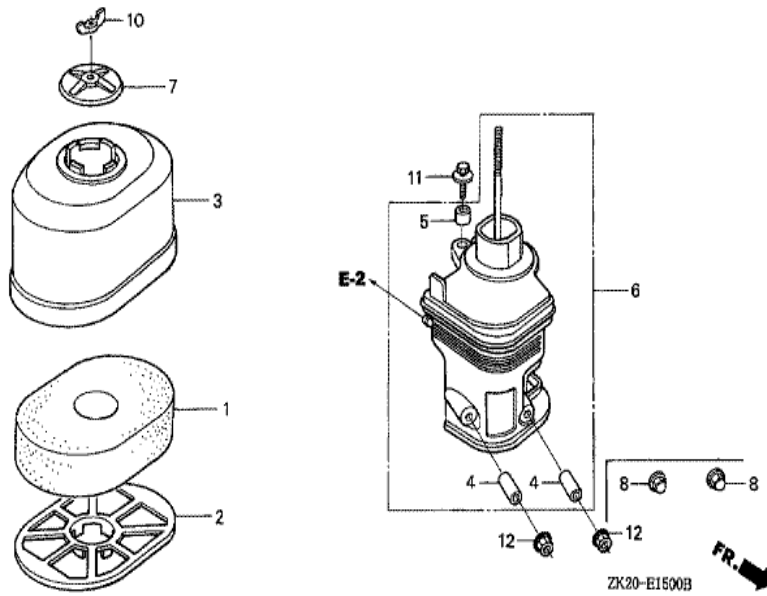

Ref	Partnumber	Description	GX240K1	Serial Numbers
001	17211-ZE2-000	ELEMENT, AIR CLEANER (SEMI DRY)	1	
002	17212-ZE2-000	GRID, AIR CLEANER	1	
003	17231-ZE2-000	COVER, AIR CLEANER (SEMI DRY)	1	
004	17238-ZE2-310	COLLAR, AIR CLEANER	2	
005	17239-ZE1-000	COLLAR B, AIR CLEANER	1	
006	17410-ZE2-020	ELBOW COMP., AIR CLEANER	1	
007	17420-ZE2-000	CAP COMP., AIR CLEANER	1	
010	90325-044-000	NUT, TOOL BOX SETTING	(1)	
011	93494-0602008	BOLT-WASHER, 6X20	1	
011	93494-0602008	BOLT-WASHER, 6X20	1	
012	94050-06000	NUT, FLANGE, 6MM	2