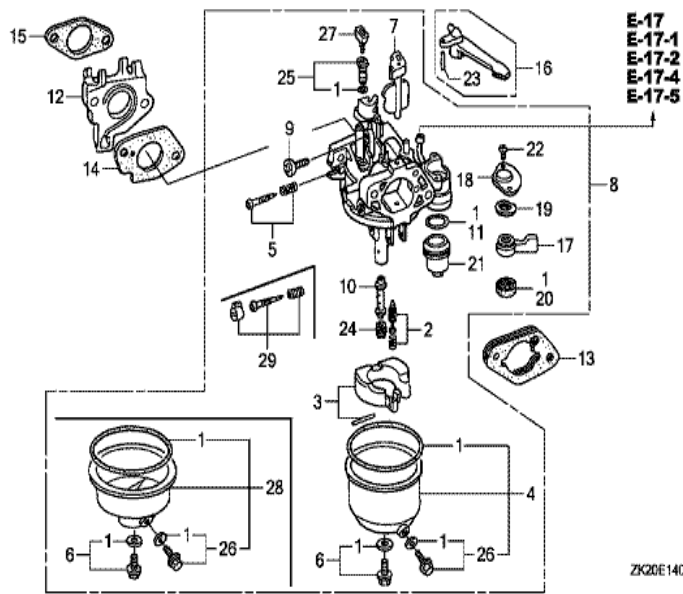

ZK20E1403E

Ref	Partnumber	Description	GX240K1	Serial Numbers
001	16010-ZE2-812	GASKET SET	1	
002	16011-ZA0-931	VALVE SET, FLOAT	1	
003	16013-ZA0-931	FLOAT SET	1	
004	16015-ZE2-005	CHAMBER SET, FLOAT	(1)	BE15G A
004	16015-ZE2-005	CHAMBER SET, FLOAT	1	BE15G A
005	16016-ZE0-005	SCREW SET, PILOT	(1)	
006	16028-ZE0-005	SCREW SET	1	
007	16044-ZE2-005	CHOKE SET	1	
008	16100-ZE2-W30	CARBURETOR ASSY. (BE15G A)	1	
008	16100-ZE2-W30	CARBURETOR ASSY. (BE15G A)	1	3453255
008	16100-ZE2-W31	CARBURETOR ASSY. (BE15G B)	1	3453256
008	16100-ZE2-W31	CARBURETOR ASSY. (BE15G B)	1	3453256
009	16124-ZE0-005	SCREW, THROTTLE STOP	1	

Ref	Partnumber	Description	GX240K1	Serial Numbers
002	16551-ZE2-000	ARM, GOVERNOR	1	
003	16555-ZE2-000	ROD, GOVERNOR	1	
003	16555-ZE2-000	ROD, GOVERNOR	1	
004	16561-ZE2-000	SPRING, GOVERNOR (L=145.0MM) (WIRE DIAME	1	3156815
005	16562-ZE2-000	SPRING, THROTTLE RETURN	1	3337056
007	16570-ZE2-W10	CONTROL ASSY. (REMOTE)	1	
007	16570-ZE2-W10	CONTROL ASSY. (REMOTE)	1	
011	16571-ZE2-W00	LEVER, CONTROL	1	
011	16571-ZE2-W00	LEVER, CONTROL	1	
012	16574-ZE1-000	SPRING, LEVER	1	3077713
013	16575-ZE2-W00	WASHER, CONTROL LEVER	1	3454257
014	16576-891-000	HOLDER, CABLE	1	
015	16578-ZE1-000	SPACER, CONTROL LEVER	1	
<u>Ref</u>	<u>Partnumber</u>	<u>Description</u>	<u>GX240K1</u>	<u>Serial Numbers</u>
016	16581-ZE2-W00	BASE COMP., CONTROL (###)	1	3454257
016	16581-ZE2-W00	BASE COMP., CONTROL (###)	1	
017	16584-883-300	SPRING, CONTROL ADJUSTING	(1)	
019	16592-883-310	SPRING, CABLE RETURN	1	
020	16594-883-010	HOLDER, WIRE	2	
023	90013-883-000	BOLT, FLANGE, 6X12 (CT200)	2	
024	90015-ZE5-010	BOLT, GOVERNOR ARM	1	
026	90114-SA0-000	NUT, SELF-LOCK, 6MM	1	3454257
027	90605-230-000	CIRCLIP, 5MM	2	
028	93500-040060H	SCREW, PAN, 4X6	2	
029	93500-050280A	SCREW, PAN, 5X28	1	3454257
029	93500-050280A	SCREW, PAN, 5X28	1	
030	93500-050160A	SCREW, PAN, 5X16	1	
031	94050-06000	NUT, FLANGE, 6MM	1	