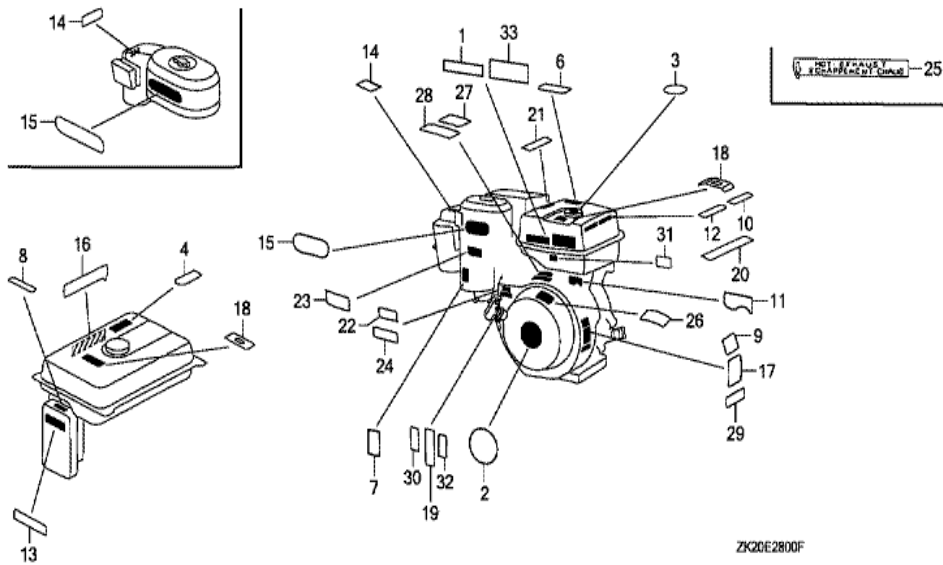

Ref	Partnumber	Description	GX240K1	Serial Numbers
002	19511-ZE2-000	FAN, COOLING	1	
005	28451-ZE2-W01	PULLEY, STARTER	1	
009	31100-ZE2-010	FLYWHEEL COMP.	1	3337056
013	90201-ZE3-790	NUT, SPECIAL, 16MM	1	3467138
013	90201-ZE3-790	NUT, SPECIAL, 16MM	1	4835166
013	90201-ZE3-V00	NUT, SPECIAL, 16MM	1	
013	90201-ZE3-V00	NUT, SPECIAL, 16MM	1	3467139

Ref	Partnumber	Description	GX240K1	Serial Numbers
002	16551-ZE2-000	ARM, GOVERNOR	1	
003	16555-ZE2-000	ROD, GOVERNOR	1	
003	16555-ZE2-000	ROD, GOVERNOR	1	
004	16561-ZE2-000	SPRING, GOVERNOR (L=145.0MM) (WIRE DIAME	1	3156815
005	16562-ZE2-000	SPRING, THROTTLE RETURN	1	3337056
007	16570-ZE2-W10	CONTROL ASSY. (REMOTE)	1	
007	16570-ZE2-W10	CONTROL ASSY. (REMOTE)	1	
011	16571-ZE2-W00	LEVER, CONTROL	1	
011	16571-ZE2-W00	LEVER, CONTROL	1	
012	16574-ZE1-000	SPRING, LEVER	1	3077713
013	16575-ZE2-W00	WASHER, CONTROL LEVER	1	3454257
014	16576-891-000	HOLDER, CABLE	1	
015	16578-ZE1-000	SPACER, CONTROL LEVER	1	
<u>Ref</u>	<u>Partnumber</u>	<u>Description</u>	<u>GX240K1</u>	<u>Serial Numbers</u>
016	16581-ZE2-W00	BASE COMP., CONTROL (###)	1	3454257
016	16581-ZE2-W00	BASE COMP., CONTROL (###)	1	
017	16584-883-300	SPRING, CONTROL ADJUSTING	(1)	
019	16592-883-310	SPRING, CABLE RETURN	1	
020	16594-883-010	HOLDER, WIRE	2	
023	90013-883-000	BOLT, FLANGE, 6X12 (CT200)	2	
024	90015-ZE5-010	BOLT, GOVERNOR ARM	1	
026	90114-SA0-000	NUT, SELF-LOCK, 6MM	1	3454257
027	90605-230-000	CIRCLIP, 5MM	2	
028	93500-040060H	SCREW, PAN, 4X6	2	
029	93500-050280A	SCREW, PAN, 5X28	1	3454257
029	93500-050280A	SCREW, PAN, 5X28	1	
030	93500-050160A	SCREW, PAN, 5X16	1	
031	94050-06000	NUT, FLANGE, 6MM	1	