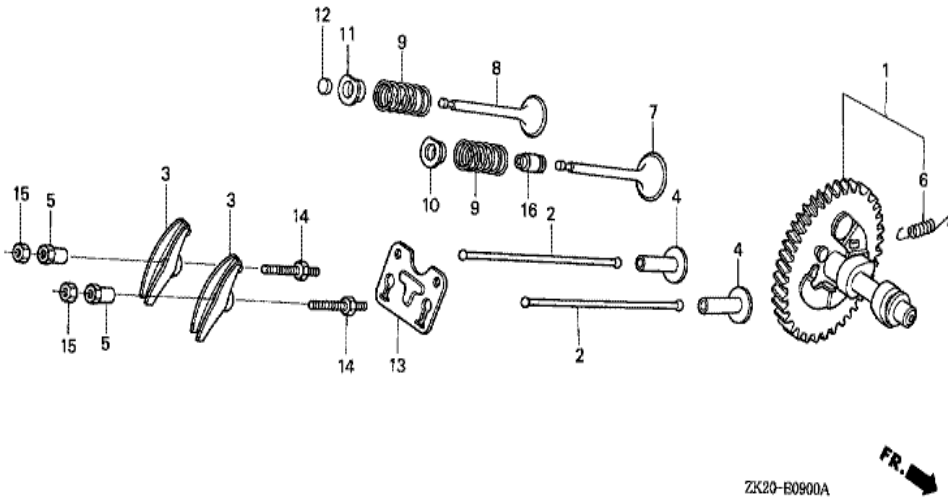

ZK20-E0900A

<u>Ref</u>	<u>Partnumber</u>	<u>Description</u>	<u>GX240K1</u>	<u>Serial Numbers</u>
001	14100-ZH9-000	CAMSHAFT ASSY.	1	
001	14100-ZH9-000	CAMSHAFT ASSY.	1	3620888
001	14100-ZH9-010	CAMSHAFT ASSY.	1	3620889
001	14100-ZH9-010	CAMSHAFT ASSY.	1	3620889
002	14410-ZE2-013	ROD, PUSH	2	
003	14431-ZE2-010	ARM, VALVE ROCKER	2	
003	14431-ZE2-010	ARM, VALVE ROCKER	2	
004	14441-ZE2-000	LIFTER, VALVE	2	
005	14451-ZE1-013	PIVOT, ROCKER ARM	2	
006	14568-ZE1-000	SPRING, WEIGHT RETURN	1	
007	14711-ZE2-000	VALVE, IN.	1	
008	14721-ZE2-000	VALVE, EX.	1	
009	14751-ZE2-003	SPRING, VALVE	2	
<u>Ref</u>	<u>Partnumber</u>	<u>Description</u>	<u>GX240K1</u>	<u>Serial Numbers</u>
010	14771-ZE2-000	RETAINER, IN. VALVE SPRING	1	
011	14773-ZE2-000	RETAINER, EX. VALVE SPRING	1	
011	14773-ZE2-000	RETAINER, EX. VALVE SPRING	1	
012	14781-ZE2-000	ROTATOR, VALVE	1	
013	14791-ZE2-010	GUIDE, PUSH ROD	1	
014	90012-ZE0-010	BOLT, PIVOT, 8MM	2	
015	90206-ZE1-000	NUT, PIVOT ADJUSTING	2	
016	12209-ZE8-003	SEAL, VALVE STEM	1	4081305
016	12209-ZE8-003	SEAL, VALVE STEM	1	4081305