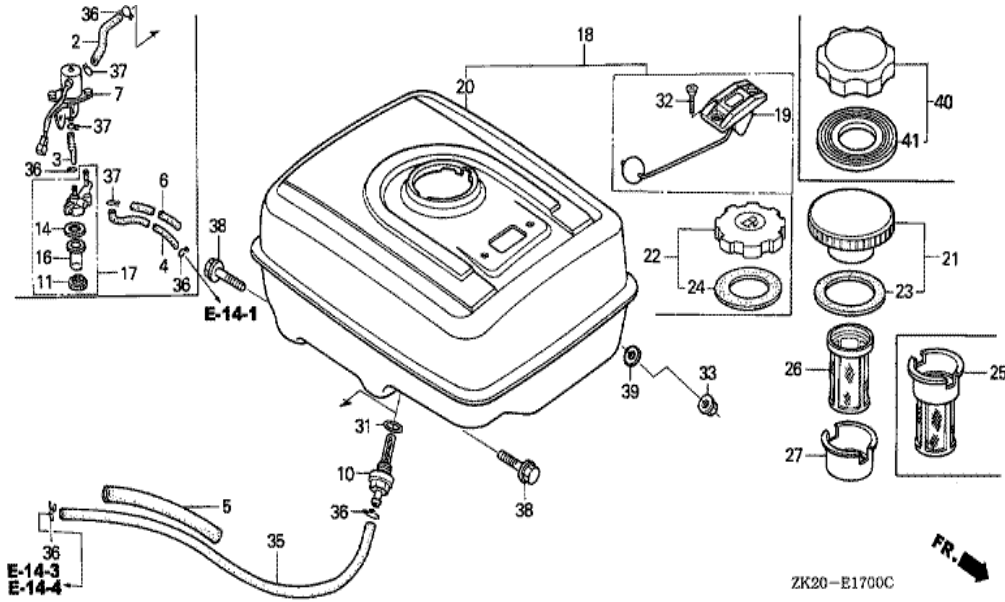

Ref	Partnumber	Description	GX240K1	Serial Numbers
005	16854-ZH8-000	RUBBER, SUPPORTER (107MM)	1	3033266
005	16854-ZH8-000	RUBBER, SUPPORTER (107MM)	1	
010	16955-ZE1-000	JOINT, FUEL TANK	1	
018	17500-ZE2-811ZA	TANK ASSY., FUEL (GAUGE) *NH31 *	1	4583903
019	17505-ZE2-013	GAUGE ASSY., FUEL	1	
022	17620-ZH7-023	CAP COMP., FUEL FILLER (BLACK)	(1)	3254424
024	17631-ZH7-003	PACKING, FUEL FILLER CAP (39X58X3)	1	3254424
025	17672-ZE2-W01	FILTER, FUEL	1	3640465
031	91353-671-004	O-RING, 14MM (NOK)	1	
032	93600-050100A	SCREW, FLAT, 5X10	2	
033	94050-08000	NUT, FLANGE, 8MM	2	
035	95001-4522240	TUBE, FUEL, 4.5X222 (95001-45001-60M)	1	
036	95002-02080	CLIP, TUBE (B8)	(2)	
Ref	Partnumber	Description	GX240K1	Serial Numbers
038	95701-0802500	BOLT, FLANGE, 8X25	2