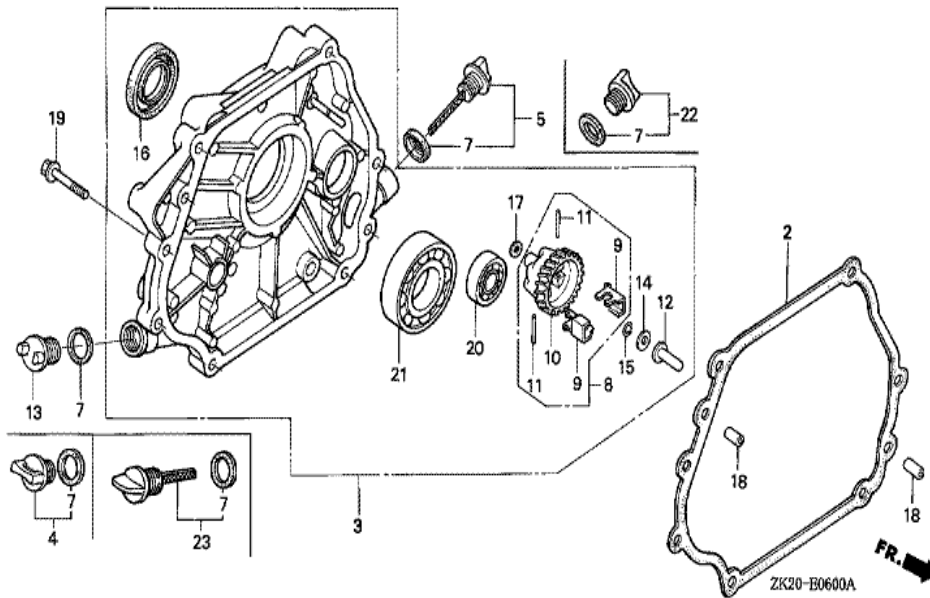

<u>Ref</u>	<u>Partnumber</u>	<u>Description</u>	<u>GX240K1</u>	<u>Serial Numbers</u>
002	11381-ZE2-801	PACKING, CASE COVER	1	3634565
003	11300-ZE2-000	COVER ASSY., CRANKCASE	1	
003	11300-ZE2-000	COVER ASSY., CRANKCASE	1	4211335
003	11300-ZE2-010	COVER ASSY., CRANKCASE	1	4211336
003	11300-ZE2-010	COVER ASSY., CRANKCASE	1	4211336
004	15600-ZG4-003	CAP ASSY., OIL FILLER	1	3634565
005	15600-735-003	CAP ASSY., OIL FILLER	1	3634565
007	15625-ZE1-003	PACKING, OIL FILLER CAP	1	
007	15625-ZE1-003	PACKING, OIL FILLER CAP	2	
008	16510-ZE2-000	GOVERNOR ASSY.	1	3634565
009	16511-ZE2-000	WEIGHT, GOVERNOR	2	3634565
010	16512-ZE2-000	HOLDER, GOVERNOR WEIGHT	1	3634565
011	16513-ZE2-000	PIN, GOVERNOR WEIGHT	2	3634565
<u>Ref</u>	<u>Partnumber</u>	<u>Description</u>	<u>GX240K1</u>	<u>Serial Numbers</u>
012	16531-Z0A-000	SLIDER, GOVERNOR	1	
012	16531-ZE2-000	SLIDER, GOVERNOR	1	4211335
012	16531-ZE2-000	SLIDER, GOVERNOR	1	4211335
014	90473-147-000	WASHER, 6X16	1	4211336
014	90473-147-000	WASHER, 6X16	1	4211336
015	90602-ZE1-000	CLIP, GOVERNOR HOLDER	1	3634565
015	90602-ZE1-000	CLIP, GOVERNOR HOLDER	1	
016	91201-890-003	OIL SEAL, 30X46X8	1	3634565
016	91201-890-003	OIL SEAL, 30X46X8	1	
017	94101-06800	WASHER, PLAIN, 6MM	1	3634565
018	90701-HC4-000	DOWEL PIN, 8X12	2	3634565
019	95701-0803500	BOLT, FLANGE, 8X35	7	3634565
021	96100-6206000	BEARING, RADIAL BALL, 6206	1	3634565