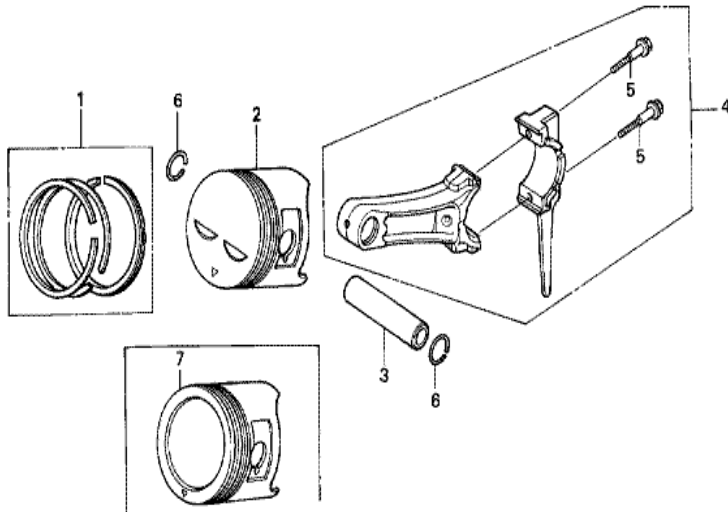

ZK20-E0800A

Ref	Partnumber	Description	GX240K1	Serial Numbers
001	13010-Z5F-004	RING SET, PISTON (STD.) (TEIKOKU)	1	
001	13010-Z5F-004	RING SET, PISTON (STD.) (TEIKOKU)	1	4869815
001	13010-ZE2-921	RING SET, PISTON (STD.) (TEIKOKU)	1	4869814
001	13010-ZE2-921	RING SET, PISTON (STD.) (TEIKOKU)	1	
001	13010-ZE2-922	RING SET, PISTON (STD.) (NIPPON)	1	
001	13010-ZE2-922	RING SET, PISTON (STD.) (NIPPON)	1	
001	13011-ZE2-014	RING SET, PISTON (0.25) (TEIKOKU)	(1)	
001	13011-ZE2-921	RING SET, PISTON (0.25) (TEIKOKU)	(1)	
001	13011-ZE2-921	RING SET, PISTON (0.25) (TEIKOKU)	(1)	
001	13011-ZE2-922	RING SET, PISTON (0.25) (NIPPON)	(1)	4081305
001	13011-ZE2-922	RING SET, PISTON (0.25) (NIPPON)	(1)	
001	13012-ZE2-921	RING SET, PISTON (0.50) (TEIKOKU)	(1)	4081305
001	13012-ZE2-921	RING SET, PISTON (0.50) (TEIKOKU)	(1)