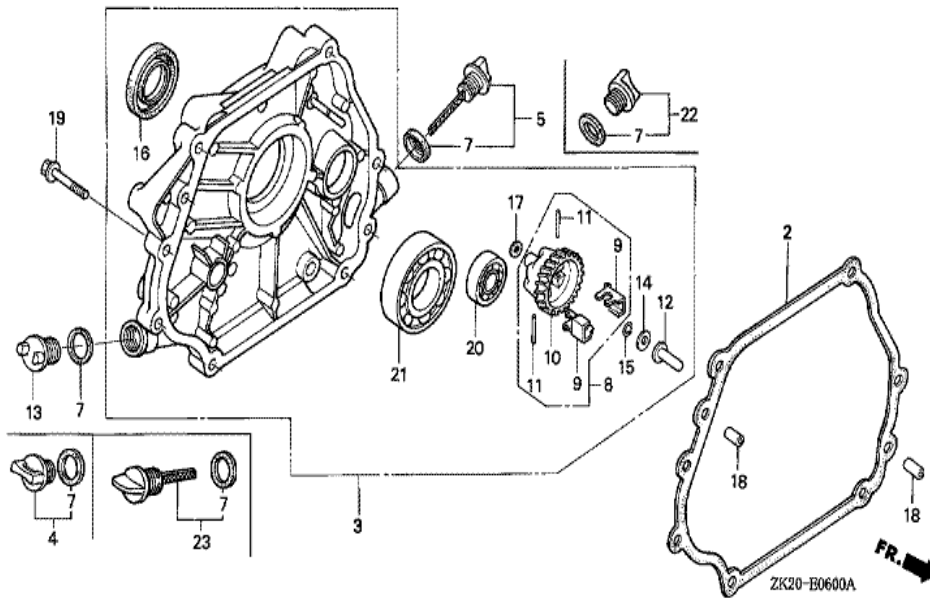

Ref	Partnumber	Description	GX240K1	Serial Numbers
002	16551-ZE2-000	ARM, GOVERNOR	1	
003	16555-ZE2-000	ROD, GOVERNOR	1	
003	16555-ZE2-000	ROD, GOVERNOR	1	
004	16561-ZE2-000	SPRING, GOVERNOR (L=145.0MM) (WIRE DIAME	1	3156815
005	16562-ZE2-000	SPRING, THROTTLE RETURN	1	3337056
008	16570-ZE2-W20	CONTROL ASSY. (REMOTE)	1	
011	16571-ZE2-W00	LEVER, CONTROL	1	
011	16571-ZE2-W00	LEVER, CONTROL	1	
012	16574-ZE1-000	SPRING, LEVER	1	3077713
013	16575-ZE2-W00	WASHER, CONTROL LEVER	1	3454257
014	16576-891-000	HOLDER, CABLE	1	
015	16578-ZE1-000	SPACER, CONTROL LEVER	1	
016	16581-ZE2-W00	BASE COMP., CONTROL (###)	1	3454257
<u>Ref</u>	<u>Partnumber</u>	<u>Description</u>	<u>GX240K1</u>	<u>Serial Numbers</u>
016	16581-ZE2-W00	BASE COMP., CONTROL (###)	1	
017	16584-883-300	SPRING, CONTROL ADJUSTING	(1)	
019	16592-883-310	SPRING, CABLE RETURN	1	
023	90013-883-000	BOLT, FLANGE, 6X12 (CT200)	2	
024	90015-ZE5-010	BOLT, GOVERNOR ARM	1	
026	90114-SA0-000	NUT, SELF-LOCK, 6MM	1	3454257
029	93500-050280A	SCREW, PAN, 5X28	1	3454257
029	93500-050280A	SCREW, PAN, 5X28	1	
030	93500-050160A	SCREW, PAN, 5X16	1	
031	94050-06000	NUT, FLANGE, 6MM	1	

ZK20E2900A

Ref	Partnumber	Description	GX240K1	Serial Numbers
013	89218-ZE1-000	WRENCH COMP., SPARK PLUG	1	
013	89218-ZE1-000	WRENCH COMP., SPARK PLUG	(1)	

Ref	Partnumber	Description	GX240K1	Serial Numbers
001	12000-ZE2-Q00	BARREL ASSY., CYLINDER (BALANCER)	1	
001	12000-ZE2-Q00	BARREL ASSY., CYLINDER (BALANCER)	1	
003	16541-ZE2-010	SHAFT, GOVERNOR ARM	1	
006	90131-883-000	BOLT, DRAIN PLUG, 12X15	2	
007	90446-KE1-000	WASHER, 8.2X17X0.8	1	
008	94109-12000	WASHER, DRAIN PLUG, 12MM	2	
009	90801-ZE2-003	PLUG, SEALING (RUBBER 10MM)	1	
009	90801-ZE2-003	PLUG, SEALING (RUBBER 10MM)	1	4785709
010	91201-890-003	OIL SEAL, 30X46X8	1	
014	94251-10000	PIN, LOCK, 10MM	1	3332422
014	94251-10000	PIN, LOCK, 10MM	1	
016	96100-6202000	BEARING, RADIAL BALL, 6202	1	