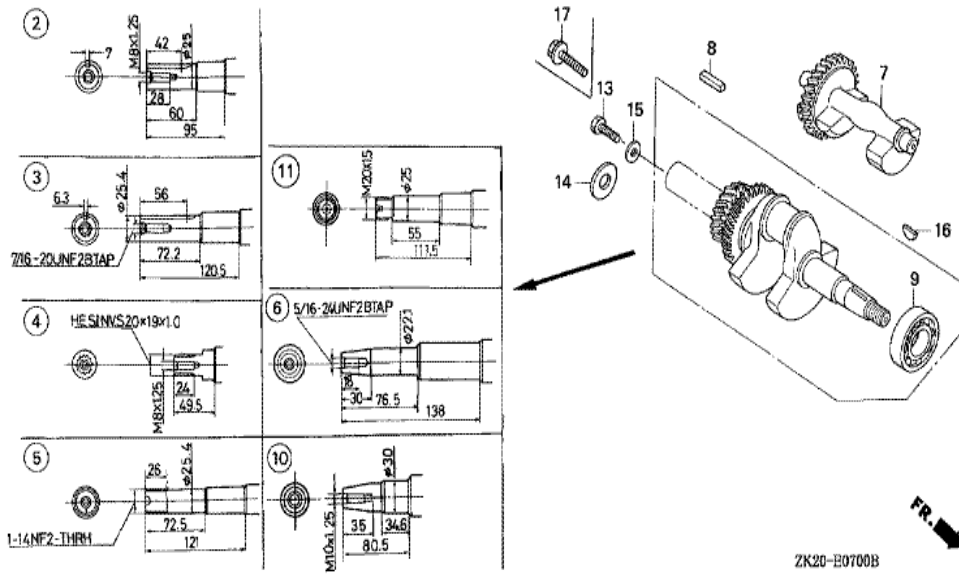

Ref	Partnumber	Description	GX240K1	Serial Numbers
003	13320-ZE2-601	CRANKSHAFT COMP.	1	4773331
003	13320-ZE2-601	CRANKSHAFT COMP.	1	4773331
003	13320-ZE2-602	CRANKSHAFT COMP.	1	4773332
003	13320-ZE2-602	CRANKSHAFT COMP.	1	4773332
007	13351-ZE2-010	WEIGHT, BALANCER	1	
008	90745-ZE2-600	KEY, 6.3X6.3X43	1	
008	90745-ZE2-600	KEY, 6.3X6.3X43	1	
009	96100-6206000	BEARING, RADIAL BALL, 6206	1	
016	90741-ZE2-000	KEY, SPECIAL WOODRUFF, 25X18	1	
016	90741-ZE2-000	KEY, SPECIAL WOODRUFF, 25X18	1