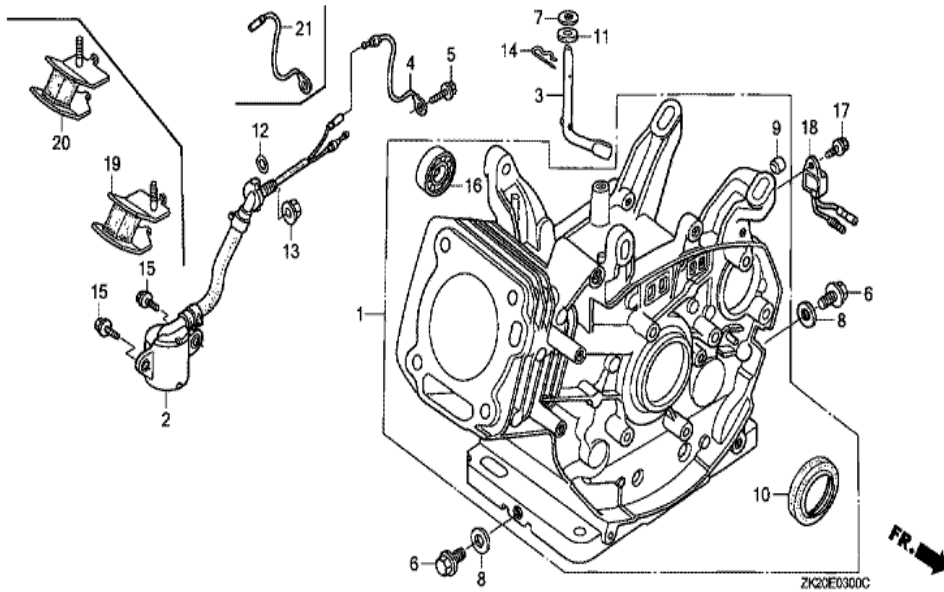

Ref	Partnumber	Description	GX240K1	Serial Numbers
002	16551-ZE2-000	ARM, GOVERNOR	1	
003	16555-ZE2-000	ROD, GOVERNOR	1	
003	16555-ZE2-000	ROD, GOVERNOR	1	
004	16561-ZE2-000	SPRING, GOVERNOR (L=145.0MM) (WIRE DIAME	1	3156815
005	16562-ZE2-000	SPRING, THROTTLE RETURN	1	3337056
008	16570-ZE2-W20	CONTROL ASSY. (REMOTE)	1	
011	16571-ZE2-W00	LEVER, CONTROL	1	
011	16571-ZE2-W00	LEVER, CONTROL	1	
012	16574-ZE1-000	SPRING, LEVER	1	3077713
013	16575-ZE2-W00	WASHER, CONTROL LEVER	1	3454257
014	16576-891-000	HOLDER, CABLE	1	
015	16578-ZE1-000	SPACER, CONTROL LEVER	1	
016	16581-ZE2-W00	BASE COMP., CONTROL (###)	1	3454257
<u>Ref</u>	<u>Partnumber</u>	<u>Description</u>	<u>GX240K1</u>	<u>Serial Numbers</u>
016	16581-ZE2-W00	BASE COMP., CONTROL (###)	1	
017	16584-883-300	SPRING, CONTROL ADJUSTING	(1)	
019	16592-883-310	SPRING, CABLE RETURN	1	
023	90013-883-000	BOLT, FLANGE, 6X12 (CT200)	2	
024	90015-ZE5-010	BOLT, GOVERNOR ARM	1	
026	90114-SA0-000	NUT, SELF-LOCK, 6MM	1	3454257
029	93500-050280A	SCREW, PAN, 5X28	1	3454257
029	93500-050280A	SCREW, PAN, 5X28	1	
030	93500-050160A	SCREW, PAN, 5X16	1	
031	94050-06000	NUT, FLANGE, 6MM	1	

ZK20E2900A

Ref	Partnumber	Description	GX240K1	Serial Numbers
013	89218-ZE1-000	WRENCH COMP., SPARK PLUG	1	
013	89218-ZE1-000	WRENCH COMP., SPARK PLUG	(1)	

Ref	Partnumber	Description	GX240K1	Serial Numbers
001	12000-ZE2-Q00	BARREL ASSY., CYLINDER (BALANCER)	1	
001	12000-ZE2-Q00	BARREL ASSY., CYLINDER (BALANCER)	1	
003	16541-ZE2-010	SHAFT, GOVERNOR ARM	1	
006	90131-883-000	BOLT, DRAIN PLUG, 12X15	2	
007	90446-KE1-000	WASHER, 8.2X17X0.8	1	
008	94109-12000	WASHER, DRAIN PLUG, 12MM	2	
009	90801-ZE2-003	PLUG, SEALING (RUBBER 10MM)	1	
009	90801-ZE2-003	PLUG, SEALING (RUBBER 10MM)	1	4785709
010	91201-890-003	OIL SEAL, 30X46X8	1	
014	94251-10000	PIN, LOCK, 10MM	1	3332422
014	94251-10000	PIN, LOCK, 10MM	1	
016	96100-6202000	BEARING, RADIAL BALL, 6202	1	