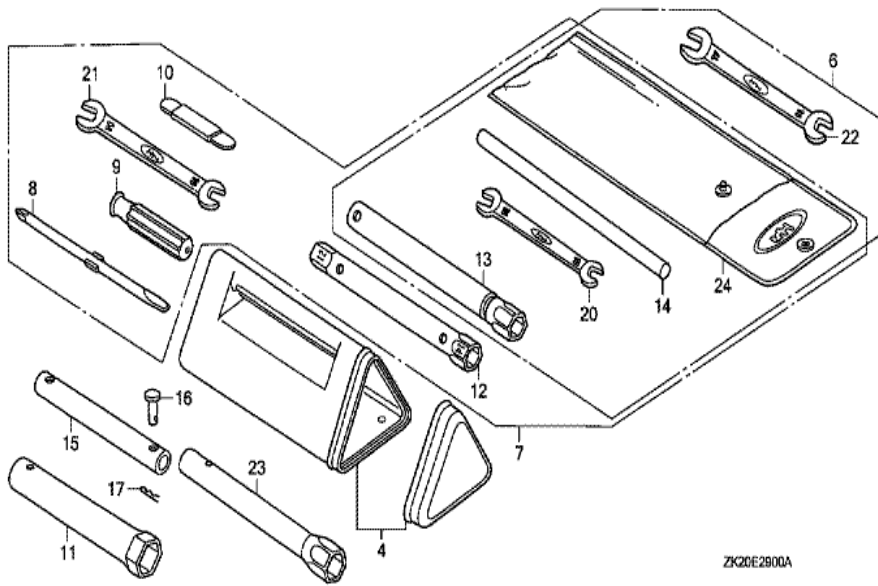

ZK20E2900A

Ref	Partnumber	Description	GX240K1	Serial Numbers
013	89218-ZE1-000	WRENCH COMP., SPARK PLUG	1	
013	89218-ZE1-000	WRENCH COMP., SPARK PLUG	(1)