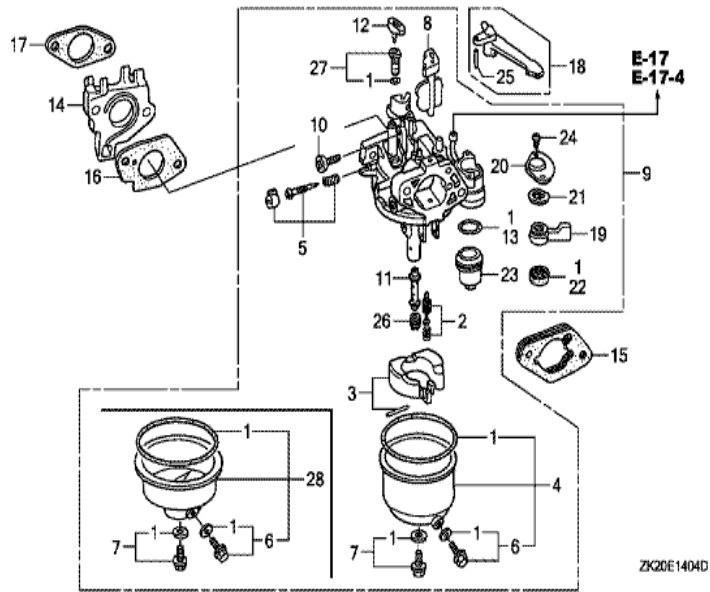

ZK20-E1100A

FR. →

<u>Ref</u>	<u>Partnumber</u>	<u>Description</u>	<u>GX240K1</u>	<u>Serial Numbers</u>
001	28400-ZE2-W01ZA	STARTER ASSY., RECOIL *R8 *	1	
002	28410-ZE2-W01ZA	CASE COMP., RECOIL STARTER *R8 *	1	
003	28421-ZE2-W01	PULLEY, RECOIL STARTER	1	
004	28422-ZE2-W01	RATCHET, STARTER	2	
005	28441-ZE2-W01	SPRING, FRICTION	1	
006	28442-ZE2-W01	SPRING, STARTER RETURN	1	
007	28443-ZE2-W01	SPRING, RATCHET	2	
008	28444-ZE2-W01	RETAINER, SPRING	1	
010	28461-ZE2-W02	GRIP, STARTER	1	4914022
011	28462-ZE2-W01	ROPE, RECOIL STARTER	1	3793540
011	28462-ZE2-W01	ROPE, RECOIL STARTER	1	3793540
011	28462-ZE2-W11	ROPE, RECOIL STARTER	1	
011	28462-ZE2-W11	ROPE, RECOIL STARTER	1	3793541
<u>Ref</u>	<u>Partnumber</u>	<u>Description</u>	<u>GX240K1</u>	<u>Serial Numbers</u>
012	28469-ZE2-W01	REINFORCEMENT, GRIP	1	
012	28469-ZE2-W01	REINFORCEMENT, GRIP	1	3793540
013	90004-ZE2-W01	SCREW, CENTER	1	
014	90008-ZE2-003	BOLT, FLANGE, 6X10	3	

Ref	Partnumber	Description	GX240K1	Serial Numbers
002	16731-ZE2-003	CLIP, TUBE	1	
003	19610-ZE2-010ZA	COVER COMP., FAN *R8 *	1	
005	19631-ZE2-D00	SHROUD	1	
012	36100-ZE1-015	SWITCH ASSY., ENGINE STOP	1	3313581
012	36100-ZE1-015	SWITCH ASSY., ENGINE STOP	1	
014	90013-883-000	BOLT, FLANGE, 6X12 (CT200)	8	3116814
014	90013-883-000	BOLT, FLANGE, 6X12 (CT200)	6	3116815
018	36103-ZE1-000	HOLDER, STOP SWITCH CORD	1	

FR. →

ZK20E1404D

Ref	Partnumber	Description	GX240K1	Serial Numbers
001	16010-ZE2-812	GASKET SET	1	
002	16011-ZA0-931	VALVE SET, FLOAT	1	
003	16013-ZA0-931	FLOAT SET	1	
005	16016-ZH7-W01	SCREW SET, PILOT	1	
006	16024-ZE1-811	SCREW SET, DRAIN	1	
007	16028-ZE0-005	SCREW SET	1	
008	16044-ZE2-005	CHOKE SET	1	
009	16100-ZE2-W71	CARBURETOR ASSY. (BE70B B/C)	1	
009	16100-ZE2-W71	CARBURETOR ASSY. (BE70B B/C)	1	
010	16124-ZE0-005	SCREW, THROTTLE STOP	1	
011	16166-ZE2-W70	NOZZLE, MAIN	1	
012	16172-ZE3-W10	COLLAR, SETTING	1	
013	16173-001-004	PACKING, FUEL STRAINER CUP	1	