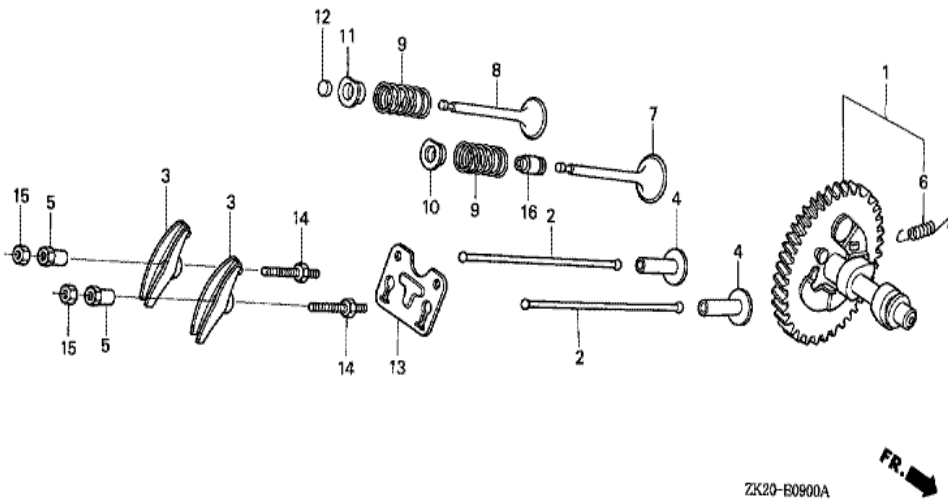

ZK20-E0900A

<u>Ref</u>	<u>Partnumber</u>	<u>Description</u>	<u>GX240K1</u>	<u>Serial Numbers</u>
001	14100-ZE2-W01	CAMSHAFT ASSY.	1	3620689
002	14410-ZE2-013	ROD, PUSH	2	
003	14431-ZE2-010	ARM, VALVE ROCKER	2	
003	14431-ZE2-010	ARM, VALVE ROCKER	2	
004	14441-ZE2-000	LIFTER, VALVE	2	
005	14451-ZE1-013	PIVOT, ROCKER ARM	2	
006	14568-ZE1-000	SPRING, WEIGHT RETURN	1	
007	14711-ZE2-000	VALVE, IN.	1	
008	14721-ZE2-000	VALVE, EX.	1	
009	14751-ZE2-003	SPRING, VALVE	2	
010	14771-ZE2-000	RETAINER, IN. VALVE SPRING	1	
011	14773-ZE2-000	RETAINER, EX. VALVE SPRING	1	
011	14773-ZE2-000	RETAINER, EX. VALVE SPRING	1	
<u>Ref</u>	<u>Partnumber</u>	<u>Description</u>	<u>GX240K1</u>	<u>Serial Numbers</u>
012	14781-ZE2-000	ROTATOR, VALVE	1	
013	14791-ZE2-010	GUIDE, PUSH ROD	1	
014	90012-ZE0-010	BOLT, PIVOT, 8MM	2	
015	90206-ZE1-000	NUT, PIVOT ADJUSTING	2	
016	12209-ZE8-003	SEAL, VALVE STEM	1	4081305
016	12209-ZE8-003	SEAL, VALVE STEM	1	4081305