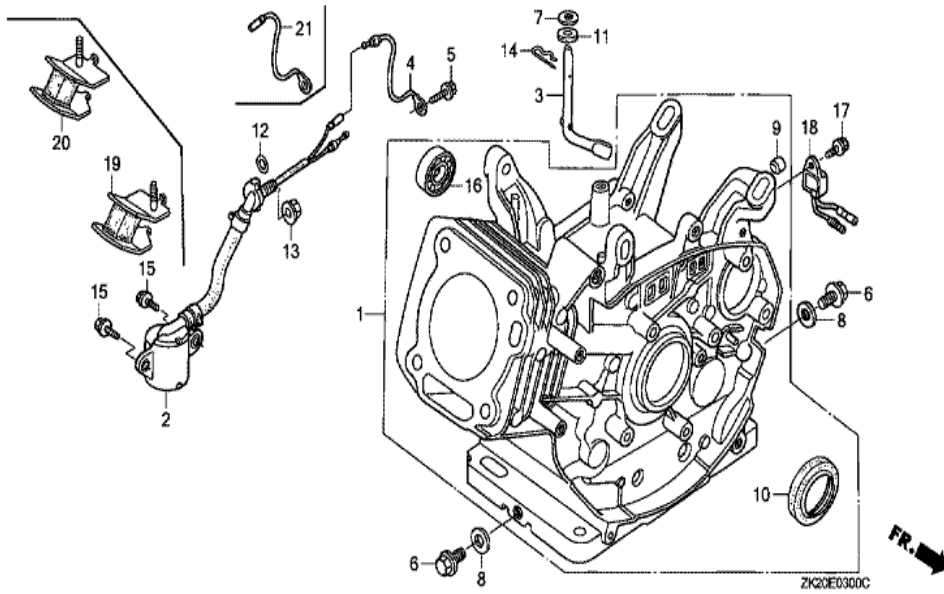

<u>Ref</u>	<u>Partnumber</u>	<u>Description</u>	<u>GX240K1</u>	<u>Serial Numbers</u>
002	16551-ZE2-000	ARM, GOVERNOR	1	
003	16555-ZE2-000	ROD, GOVERNOR	1	
003	16555-ZE2-000	ROD, GOVERNOR	1	
004	16561-ZE2-000	SPRING, GOVERNOR (L=145.0MM) (WIRE DIAME	1	3156815
005	16562-ZE2-000	SPRING, THROTTLE RETURN	1	3337056
008	16570-ZE2-W20	CONTROL ASSY. (REMOTE)	1	
011	16571-ZE2-W00	LEVER, CONTROL	1	
011	16571-ZE2-W00	LEVER, CONTROL	1	
012	16574-ZE1-000	SPRING, LEVER	1	3077713
013	16575-ZE2-W00	WASHER, CONTROL LEVER	1	3454257
014	16576-891-000	HOLDER, CABLE	1	
015	16578-ZE1-000	SPACER, CONTROL LEVER	1	
016	16581-ZE2-W00	BASE COMP., CONTROL (###)	1	3454257
<u>Ref</u>	<u>Partnumber</u>	<u>Description</u>	<u>GX240K1</u>	<u>Serial Numbers</u>
016	16581-ZE2-W00	BASE COMP., CONTROL (###)	1	
017	16584-883-300	SPRING, CONTROL ADJUSTING	(1)	
019	16592-883-310	SPRING, CABLE RETURN	1	
023	90013-883-000	BOLT, FLANGE, 6X12 (CT200)	2	
024	90015-ZE5-010	BOLT, GOVERNOR ARM	1	
026	90114-SA0-000	NUT, SELF-LOCK, 6MM	1	3454257
029	93500-050280A	SCREW, PAN, 5X28	1	3454257
029	93500-050280A	SCREW, PAN, 5X28	1	
030	93500-050160A	SCREW, PAN, 5X16	1	
031	94050-06000	NUT, FLANGE, 6MM	1	

ZK20E2900A

Ref	Partnumber	Description	GX240K1	Serial Numbers
013	89218-ZE1-000	WRENCH COMP., SPARK PLUG	1	
013	89218-ZE1-000	WRENCH COMP., SPARK PLUG	(1)	

Ref	Partnumber	Description	GX240K1	Serial Numbers
001	12000-ZE2-854	BARREL ASSY., CYLINDER (BALANCER)	1	4081304
001	12000-ZE2-854	BARREL ASSY., CYLINDER (BALANCER)	1	4081304
001	12000-ZE2-855	BARREL ASSY., CYLINDER (BALANCER)	1	4081305
001	12000-ZE2-855	BARREL ASSY., CYLINDER (BALANCER)	1	4081305
003	16541-ZE2-010	SHAFT, GOVERNOR ARM	1	
006	90131-883-000	BOLT, DRAIN PLUG, 12X15	2	
007	90446-KE1-000	WASHER, 8.2X17X0.8	1	
008	94109-12000	WASHER, DRAIN PLUG, 12MM	2	
010	91201-890-003	OIL SEAL, 30X46X8	1	
014	94251-10000	PIN, LOCK, 10MM	1	3332422
014	94251-10000	PIN, LOCK, 10MM	1	
016	96100-6202000	BEARING, RADIAL BALL, 6202	1	