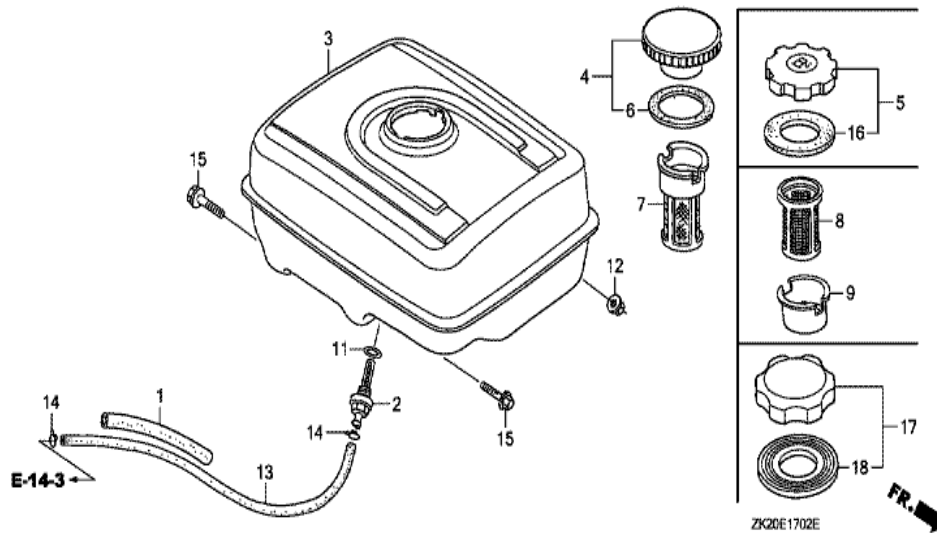

Ref	Partnumber	Description	GX240K1	Serial Numbers
001	16854-ZH8-000	RUBBER, SUPPORTER (107MM)	1	3033266
001	16854-ZH8-000	RUBBER, SUPPORTER (107MM)	1	
002	16955-ZE1-000	JOINT, FUEL TANK	1	
003	17510-ZE2-010ZA	TANK COMP., FUEL *NH31 *	1	
003	17510-ZE2-010ZA	TANK COMP., FUEL *NH31 *	1	4568628
003	17510-ZE2-010ZD	TANK COMP., FUEL *NH1 *	1	3187181
003	17510-ZE2-010ZD	TANK COMP., FUEL *NH1 *	1	4568628
003	17510-ZE2-020ZA	TANK COMP., FUEL *NH31 *	1	4568629 4776725
003	17510-ZE2-020ZA	TANK COMP., FUEL *NH31 *	1	4568629 4776725
003	17510-ZE2-020ZD	TANK COMP., FUEL *NH1 *	1	4568629 4776725
003	17510-ZE2-020ZD	TANK COMP., FUEL *NH1 *	1	4568629 4776725
003	17510-ZE2-800ZA	TANK COMP., FUEL *NH1 *	1	4776726
003	17510-ZE2-800ZA	TANK COMP., FUEL *NH1 *	1	4776726
Ref	Partnumber	Description	GX240K1	Serial Numbers
003	17510-ZE2-800ZC	TANK COMP., FUEL *NH31 *	1	4776726 4845181
003	17510-ZE2-800ZC	TANK COMP., FUEL *NH31 *	1	4776726
005	17620-ZH7-023	CAP COMP., FUEL FILLER (BLACK)	1	3254424
005	17620-ZH7-023	CAP COMP., FUEL FILLER (BLACK)	1	4495553
007	17672-ZE2-W01	FILTER, FUEL	1	3190917
011	91353-671-004	O-RING, 14MM (NOK)	1	
012	94050-08000	NUT, FLANGE, 8MM	2	
013	95001-4522240	TUBE, FUEL, 4.5X222 (95001-45001-60M)	1	
014	95002-02080	CLIP, TUBE (B8)	2	
015	95701-0802500	BOLT, FLANGE, 8X25	2	
015	95701-0802500	BOLT, FLANGE, 8X25	2	
016	17631-ZH7-003	PACKING, FUEL FILLER CAP (39X58X3)	1	3254424
016	17631-ZH7-003	PACKING, FUEL FILLER CAP (39X58X3)	1	4495553
017	17620-Z0T-305	CAP COMP., FUEL FILLER (CHROME PLATED)	1	4495554
017	17620-Z0T-305	CAP COMP., FUEL FILLER (CHROME PLATED)	1	
018	17631-Z0T-812	PACKING, FUEL FILLER CAP (39X62X3) (TOUY)	1	4495554
018	17631-Z0T-812	PACKING, FUEL FILLER CAP (39X62X3) (TOUY)	1	4495554