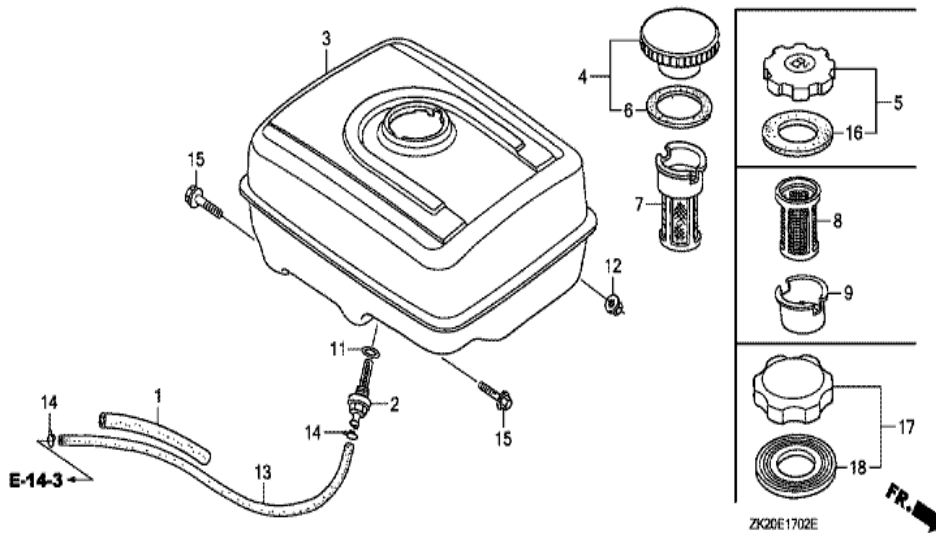

Ref	Partnumber	Description	GX240K1	Serial Numbers
001	16854-ZH8-000	RUBBER, SUPPORTER (107MM)	1	3033266
001	16854-ZH8-000	RUBBER, SUPPORTER (107MM)	1	
002	16955-ZE1-000	JOINT, FUEL TANK	1	
003	17510-ZE2-010ZA	TANK COMP., FUEL *NH31 *	1	
003	17510-ZE2-010ZA	TANK COMP., FUEL *NH31 *	1	4568628
003	17510-ZE2-010ZD	TANK COMP., FUEL *NH1 *	1	3187181
003	17510-ZE2-010ZD	TANK COMP., FUEL *NH1 *	1	4568628
003	17510-ZE2-020ZA	TANK COMP., FUEL *NH31 *	1	4568629 4776725
003	17510-ZE2-020ZA	TANK COMP., FUEL *NH31 *	1	4568629 4776725
003	17510-ZE2-020ZD	TANK COMP., FUEL *NH1 *	1	4568629 4776725
003	17510-ZE2-020ZD	TANK COMP., FUEL *NH1 *	1	4568629 4776725
003	17510-ZE2-800ZA	TANK COMP., FUEL *NH1 *	1	4776726
003	17510-ZE2-800ZA	TANK COMP., FUEL *NH1 *	1	4776726
Ref	Partnumber	Description	GX240K1	Serial Numbers
003	17510-ZE2-800ZC	TANK COMP., FUEL *NH31 *	1	4776726 4845181
003	17510-ZE2-800ZC	TANK COMP., FUEL *NH31 *	1	4776726
005	17620-ZH7-023	CAP COMP., FUEL FILLER (BLACK)	1	3254424
005	17620-ZH7-023	CAP COMP., FUEL FILLER (BLACK)	1	4495553
011	91353-671-004	O-RING, 14MM (NOK)	1	
012	94050-08000	NUT, FLANGE, 8MM	2	
013	95001-4522240	TUBE, FUEL, 4.5X222 (95001-45001-60M)	1	
014	95002-02080	CLIP, TUBE (B8)	2	
015	95701-0802500	BOLT, FLANGE, 8X25	2	
015	95701-0802500	BOLT, FLANGE, 8X25	2	
016	17631-ZH7-003	PACKING, FUEL FILLER CAP (39X58X3)	1	3254424
016	17631-ZH7-003	PACKING, FUEL FILLER CAP (39X58X3)	1	4495553
017	17620-Z0T-305	CAP COMP., FUEL FILLER (CHROME PLATED)	1	4495554
017	17620-Z0T-305	CAP COMP., FUEL FILLER (CHROME PLATED)	1	
018	17631-Z0T-812	PACKING, FUEL FILLER CAP (39X62X3) (TOUY	1	4495554
018	17631-Z0T-812	PACKING, FUEL FILLER CAP (39X62X3) (TOUY	1	4495554