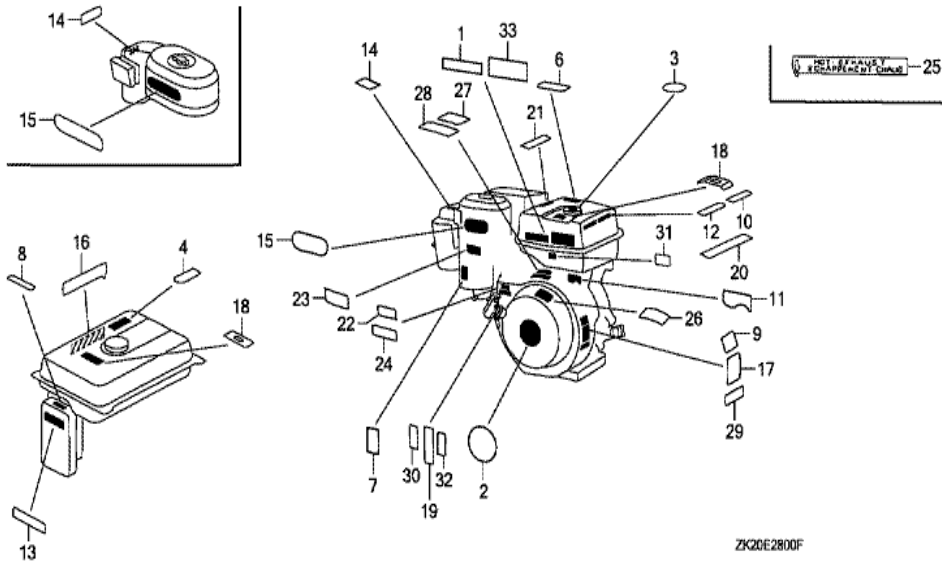

ZK20E2800F

Ref	Partnumber	Description	GX240K1	Serial Numbers
001	87522-ZH9-010	LABEL, CAUTION (ENGLISH, ETC.)	1	
001	87522-ZH9-010	LABEL, CAUTION (ENGLISH, ETC.)	1	
002	87521-ZE2-W02	EMBLEM (GX240 HONDA 8.0)	1	4465232
002	87521-ZE2-W02	EMBLEM (GX240 HONDA 8.0)	1	4465232
002	87521-ZE2-W03	EMBLEM (GX240 HONDA 8.0)	1	
002	87521-ZE2-W03	EMBLEM (GX240 HONDA 8.0)	1	4465233
007	87528-ZE2-810	MARK, CHOKE (ORANGE)	1	3165403
007	87528-ZE2-810	MARK, CHOKE (ORANGE)	1	
012	87532-ZH8-810	MARK, OIL ALERT (ENGLISH)	1	3116815 3302521
012	87532-ZH8-810	MARK, OIL ALERT (ENGLISH)	1