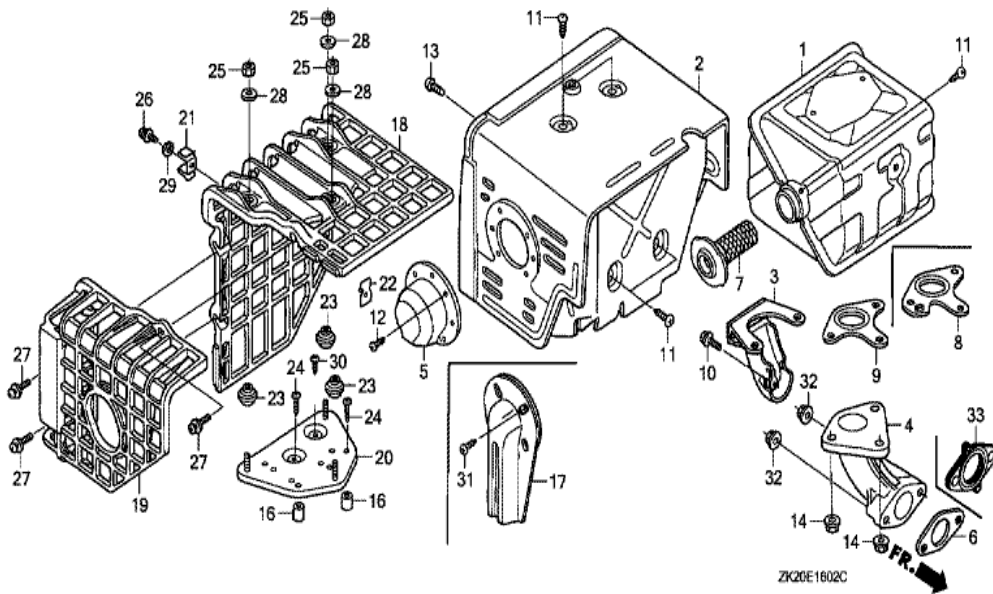

Ref	Partnumber	Description	GX240K1	Serial Numbers
001	18310-ZE2-W61	MUFFLER COMP. (100DB)	1	
002	18320-ZE2-W61	PROTECTOR COMP., MUFFLER	1	
004	18330-ZH9-N00	PIPE, EX.	1	
009	18381-ZE2-800	GASKET, MUFFLER (NIPPON LEAKLESS)	1	
011	90050-ZE1-000	SCREW, TAPPING, 5X8	4	
013	90006-ZE2-000	SCREW, TAPPING, 6X10	1	
013	90006-ZE2-000	SCREW, TAPPING, 6X10	(1)	3151975
014	94050-08000	NUT, FLANGE, 8MM	3	
032	94050-08000	NUT, FLANGE, 8MM	2	
033	18333-ZF6-W01	GASKET, EX. PIPE	1	3844353