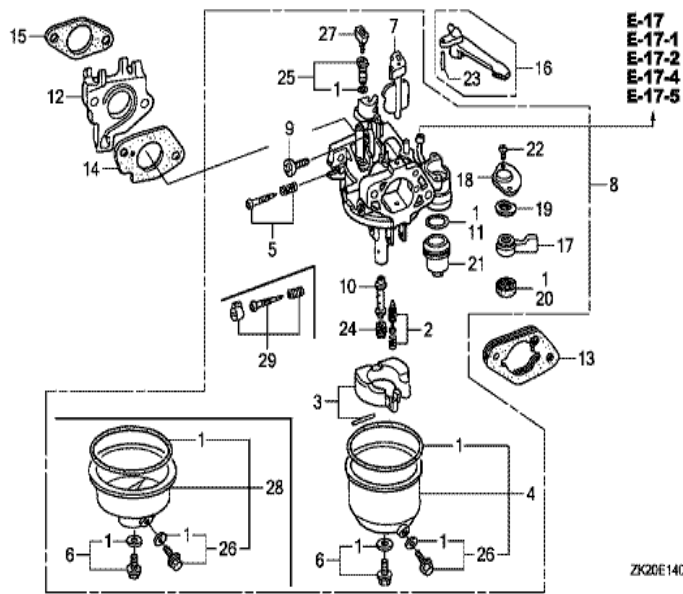

Ref	Partnumber	Description	GX240K1	Serial Numbers
002	16731-ZE2-003	CLIP, TUBE	1	
003	19610-ZE2-010ZC	COVER COMP., FAN *NH1 *	1	
003	19610-ZE2-010ZL	COVER COMP., FAN *R280 *	(1)	
003	19610-ZE2-010ZL	COVER COMP., FAN *R280 *	1	
005	19631-ZE2-D00	SHROUD	1	
012	36100-ZH7-003	SWITCH ASSY., ENGINE STOP	1	
012	36100-ZH7-003	SWITCH ASSY., ENGINE STOP	1	
014	90013-883-000	BOLT, FLANGE, 6X12 (CT200)	8	3116814
014	90013-883-000	BOLT, FLANGE, 6X12 (CT200)	6	3116815
016	90684-ZA0-601	CLIP, HARNESS	1	3132286

Ref	Partnumber	Description	GX240K1	Serial Numbers
001	16010-ZE2-812	GASKET SET	1	
002	16011-ZA0-931	VALVE SET, FLOAT	1	
003	16013-ZA0-931	FLOAT SET	1	
006	16028-ZE0-005	SCREW SET	1	
007	16044-ZE2-005	CHOKE SET	1	
008	16100-ZE2-W71	CARBURETOR ASSY. (BE70B B/C)	1	
008	16100-ZE2-W71	CARBURETOR ASSY. (BE70B B/C)	1	
009	16124-ZE0-005	SCREW, THROTTLE STOP	1	
010	16166-ZE2-W70	NOZZLE, MAIN	1	
010	16166-ZE2-W70	NOZZLE, MAIN	1	
011	16173-001-004	PACKING, FUEL STRAINER CUP	(1)	
012	16211-ZE2-000	INSULATOR, CARBURETOR	1	4926607
013	16220-ZA0-702	SPACER COMP., CARBURETOR	1	