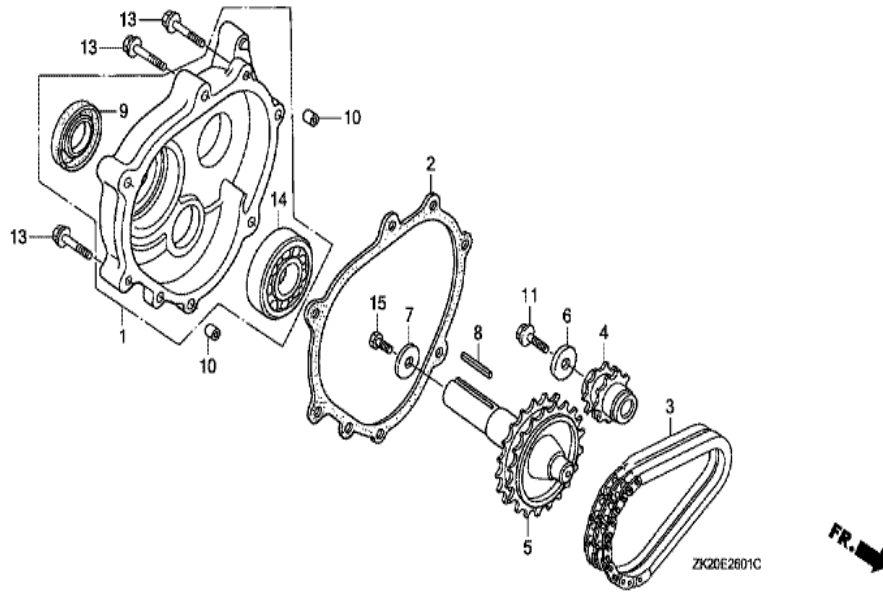

<u>Ref</u>	<u>Partnumber</u>	<u>Description</u>	<u>GX240K1</u>	<u>Serial Numbers</u>
001	11500-ZE2-610	COVER ASSY., CHAIN CASE	1	
002	11521-ZE2-800	PACKING, CHAIN CASE COVER	1	
003	14411-ZE2-611	CHAIN, P.T.O. DRIVE	1	
004	23110-ZE2-610	SPROCKET, DRIVE (14T)	1	
005	23710-ZE2-610	SHAFT, P.T.O. (28T)	1	
006	90473-842-000	WASHER, 8MM	1	
008	90741-805-000	KEY, 7X7X33	1	
008	90741-889-810	KEY, 7X7X33 (YELLOW) (O.S.)	(1)	
008	90741-889-810	KEY, 7X7X33 (YELLOW) (O.S.)	(1)	
009	91201-890-003	OIL SEAL, 30X46X8	1	
010	94301-08140	DOWEL PIN, 8X14	2	
011	95701-0802500	BOLT, FLANGE, 8X25	1	
013	95701-0804000	BOLT, FLANGE, 8X40	6	
<u>Ref</u>	<u>Partnumber</u>	<u>Description</u>	<u>GX240K1</u>	<u>Serial Numbers</u>
014	96100-6206000	BEARING, RADIAL BALL, 6206	1