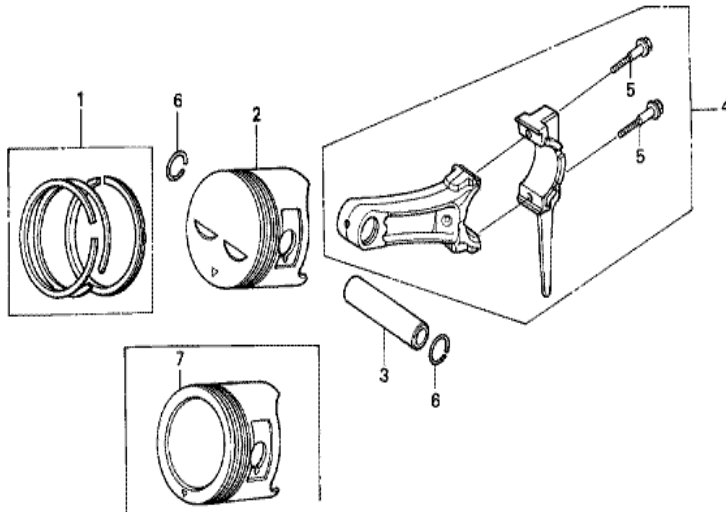

ZK20-E0800A

<u>Ref</u>	<u>Partnumber</u>	<u>Description</u>	<u>GX240K1</u>	<u>Serial Numbers</u>
001	13010-Z5F-004	RING SET, PISTON (STD.) (TEIKOKU)	1	
001	13010-Z5F-004	RING SET, PISTON (STD.) (TEIKOKU)	1	4869815
001	13010-ZE2-921	RING SET, PISTON (STD.) (TEIKOKU)	1	4869814
001	13010-ZE2-921	RING SET, PISTON (STD.) (TEIKOKU)	1	
001	13010-ZE2-922	RING SET, PISTON (STD.) (NIPPON)	1	
001	13010-ZE2-922	RING SET, PISTON (STD.) (NIPPON)	1	
001	13011-ZE2-921	RING SET, PISTON (0.25) (TEIKOKU)	(1)	
001	13011-ZE2-921	RING SET, PISTON (0.25) (TEIKOKU)	(1)	
001	13011-ZE2-922	RING SET, PISTON (0.25) (NIPPON)	(1)	4081305
001	13011-ZE2-922	RING SET, PISTON (0.25) (NIPPON)	(1)	
001	13012-ZE2-921	RING SET, PISTON (0.50) (TEIKOKU)	(1)	4081305
001	13012-ZE2-921	RING SET, PISTON (0.50) (TEIKOKU)	(1)	
001	13012-ZE2-922	RING SET, PISTON (0.50) (NIPPON)	(1)	4869814
<u>Ref</u>	<u>Partnumber</u>	<u>Description</u>	<u>GX240K1</u>	<u>Serial Numbers</u>
001	13012-ZE2-922	RING SET, PISTON (0.50) (NIPPON)	(1)	
001	13013-ZE2-921	RING SET, PISTON (0.75) (TEIKOKU)	(1)	
001	13013-ZE2-921	RING SET, PISTON (0.75) (TEIKOKU)	(1)	
001	13013-ZE2-922	RING SET, PISTON (0.75) (NIPPON)	(1)	
001	13013-ZE2-922	RING SET, PISTON (0.75) (NIPPON)	(1)	
002	13101-ZE2-W00	PISTON (STD.)	1	4869814
002	13102-ZE2-W00	PISTON (0.25)	(1)	
002	13102-ZE2-W00	PISTON (0.25)	(1)	
002	13103-ZE2-W00	PISTON (0.50)	(1)	4869814
002	13103-ZE2-W00	PISTON (0.50)	(1)	
002	13104-ZE2-W00	PISTON (0.75)	(1)	
002	13104-ZE2-W00	PISTON (0.75)	(1)	
003	13111-ZE2-000	PIN, PISTON	1	
004	13200-ZE2-010	ROD ASSY., CONNECTING (STD.)	1	
004	13200-ZE2-305	ROD ASSY., CONNECTING (0.25 UNDER SIZE)	(1)	
004	13200-ZE2-305	ROD ASSY., CONNECTING (0.25 UNDER SIZE)	(1)	
005	90001-ZE8-000	BOLT, CONNECTING ROD	2	
006	90551-ZE1-000	CLIP, PISTON PIN, 18MM	2