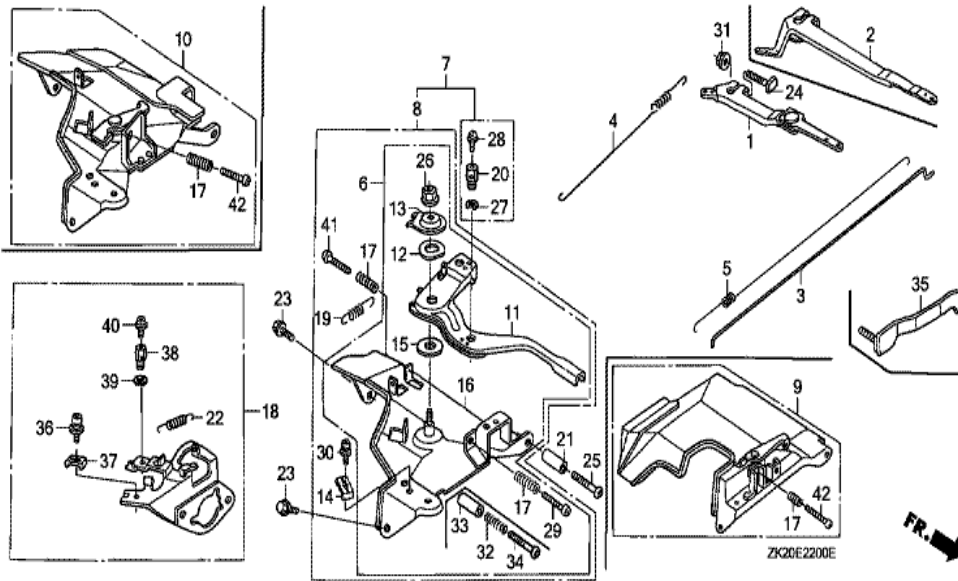

Ref	Partnumber	Description	GX240K1	Serial Numbers
002	16551-ZE2-000	ARM, GOVERNOR	1	
003	16555-ZE2-000	ROD, GOVERNOR	1	
003	16555-ZE2-000	ROD, GOVERNOR	1	
004	16561-ZE2-000	SPRING, GOVERNOR (L=145.0MM) (WIRE DIAME	1	3156815
005	16562-ZE2-000	SPRING, THROTTLE RETURN	1	3337056
008	16570-ZE2-W20	CONTROL ASSY. (REMOTE)	1	
011	16571-ZE2-W00	LEVER, CONTROL	1	
011	16571-ZE2-W00	LEVER, CONTROL	1	
012	16574-ZE1-000	SPRING, LEVER	1	3077713
013	16575-ZE2-W00	WASHER, CONTROL LEVER	1	3454257
014	16576-891-000	HOLDER, CABLE	1	
015	16578-ZE1-000	SPACER, CONTROL LEVER	1	
016	16581-ZE2-W00	BASE COMP., CONTROL (###)	1	3454257
<u>Ref</u>	<u>Partnumber</u>	<u>Description</u>	<u>GX240K1</u>	<u>Serial Numbers</u>
016	16581-ZE2-W00	BASE COMP., CONTROL (###)	1	
017	16584-883-300	SPRING, CONTROL ADJUSTING	(1)	
019	16592-883-310	SPRING, CABLE RETURN	1	
023	90013-883-000	BOLT, FLANGE, 6X12 (CT200)	2	
024	90015-ZE5-010	BOLT, GOVERNOR ARM	1	
026	90114-SA0-000	NUT, SELF-LOCK, 6MM	1	3454257
029	93500-050280A	SCREW, PAN, 5X28	1	3454257
029	93500-050280A	SCREW, PAN, 5X28	1	
030	93500-050160A	SCREW, PAN, 5X16	1	
031	94050-06000	NUT, FLANGE, 6MM	1