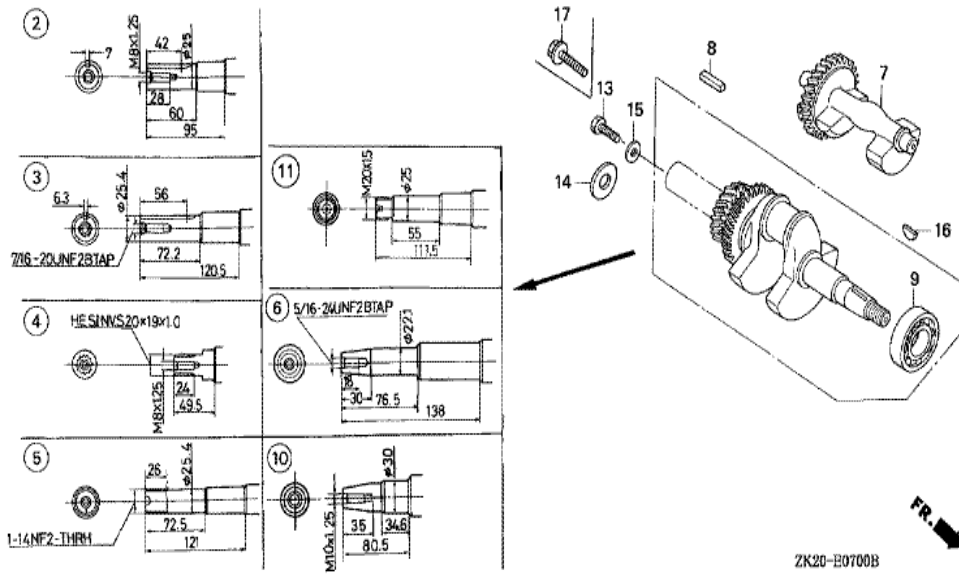

ZK20-E0700B

Ref	Partnumber	Description	GX240K1	Serial Numbers
004	13310-ZE2-611	CRANKSHAFT COMP.	1	4769508
004	13310-ZE2-611	CRANKSHAFT COMP.	1	4769508
004	13310-ZE2-612	CRANKSHAFT COMP.	1	4769509
004	13310-ZE2-612	CRANKSHAFT COMP.	1	4769509
009	96100-6206000	BEARING, RADIAL BALL, 6206	1	
016	90741-ZE2-000	KEY, SPECIAL WOODRUFF, 25X18	1	
016	90741-ZE2-000	KEY, SPECIAL WOODRUFF, 25X18	1