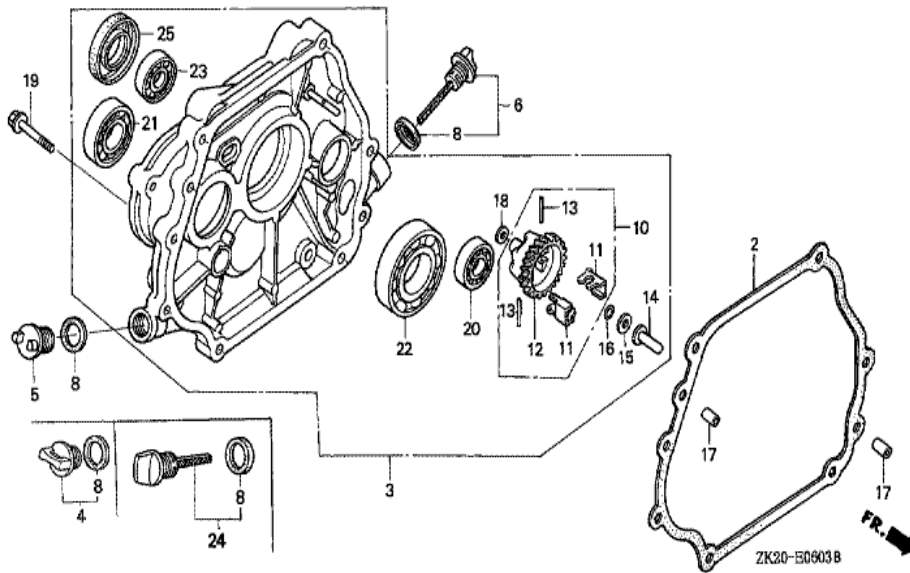

<u>Ref</u>	<u>Partnumber</u>	<u>Description</u>	<u>GX240K1</u>	<u>Serial Numbers</u>
002	11381-ZE2-801	PACKING, CASE COVER	1	
003	11300-ZE2-612	COVER ASSY., CRANKCASE	1	
003	11300-ZE2-612	COVER ASSY., CRANKCASE	1	
004	15600-ZG4-003	CAP ASSY., OIL FILLER	1	3210414
006	15600-735-003	CAP ASSY., OIL FILLER	1	
006	15600-735-003	CAP ASSY., OIL FILLER	1	3210414
008	15625-ZE1-003	PACKING, OIL FILLER CAP	2	
008	15625-ZE1-003	PACKING, OIL FILLER CAP	2	
010	16510-ZE2-000	GOVERNOR ASSY.	1	
011	16511-ZE2-000	WEIGHT, GOVERNOR	2	
012	16512-ZE2-000	HOLDER, GOVERNOR WEIGHT	1	
013	16513-ZE2-000	PIN, GOVERNOR WEIGHT	2	
014	16531-Z0A-000	SLIDER, GOVERNOR	1	
<u>Ref</u>	<u>Partnumber</u>	<u>Description</u>	<u>GX240K1</u>	<u>Serial Numbers</u>
014	16531-Z0A-000	SLIDER, GOVERNOR	1	4211336
016	90602-ZE1-000	CLIP, GOVERNOR HOLDER	1	
017	90701-HC4-000	DOWEL PIN, 8X12	2	
018	94101-06800	WASHER, PLAIN, 6MM	1	
019	95701-0803500	BOLT, FLANGE, 8X35	7	
021	96100-6204000	BEARING, RADIAL BALL, 6204	1	
022	96100-6206000	BEARING, RADIAL BALL, 6206	1