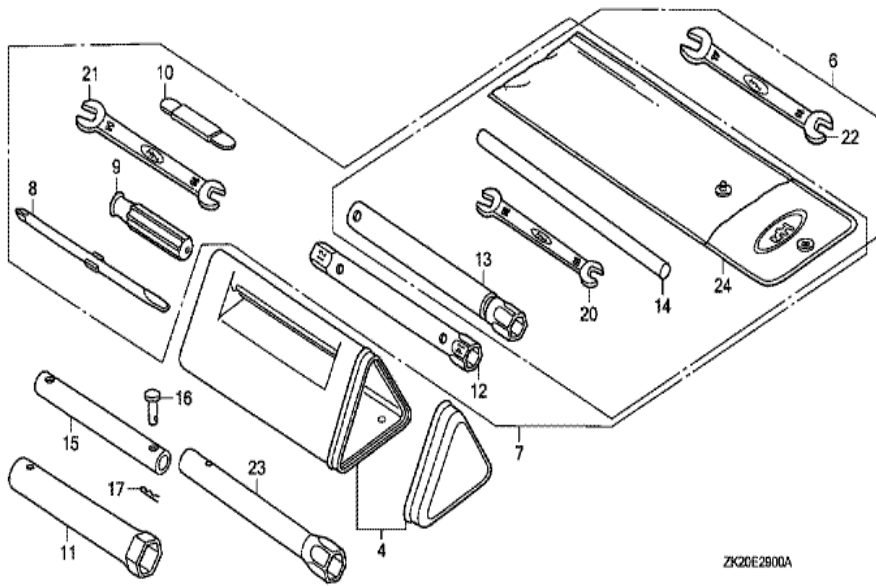

ZK20E2900A

Ref	Partnumber	Description	GX240K1	Serial Numbers
013	89218-ZE1-000	WRENCH COMP., SPARK PLUG	1	
013	89218-ZE1-000	WRENCH COMP., SPARK PLUG	1