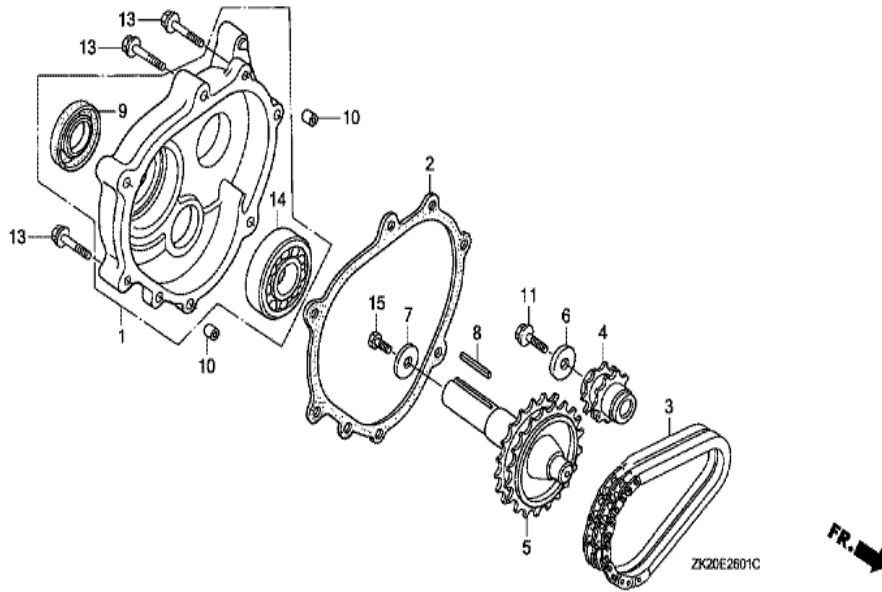

Ref	Partnumber	Description	GX240K1	Serial Numbers
002	16551-ZE2-000	ARM, GOVERNOR	1	
003	16555-ZE2-000	ROD, GOVERNOR	1	
003	16555-ZE2-000	ROD, GOVERNOR	1	
004	16561-ZE2-000	SPRING, GOVERNOR (L=145.0MM) (WIRE DIAME	1	3156815
005	16562-ZE2-000	SPRING, THROTTLE RETURN	1	3337056
007	16570-ZE2-W10	CONTROL ASSY. (REMOTE)	1	
007	16570-ZE2-W10	CONTROL ASSY. (REMOTE)	1	
011	16571-ZE2-W00	LEVER, CONTROL	1	
011	16571-ZE2-W00	LEVER, CONTROL	1	
012	16574-ZE1-000	SPRING, LEVER	1	3077713
013	16575-ZE2-W00	WASHER, CONTROL LEVER	1	3454257
014	16576-891-000	HOLDER, CABLE	1	
015	16578-ZE1-000	SPACER, CONTROL LEVER	1	
<u>Ref</u>	<u>Partnumber</u>	<u>Description</u>	<u>GX240K1</u>	<u>Serial Numbers</u>
016	16581-ZE2-W00	BASE COMP., CONTROL (###)	1	3454257
016	16581-ZE2-W00	BASE COMP., CONTROL (###)	1	
017	16584-883-300	SPRING, CONTROL ADJUSTING	(1)	
019	16592-883-310	SPRING, CABLE RETURN	1	
020	16594-883-010	HOLDER, WIRE	2	
023	90013-883-000	BOLT, FLANGE, 6X12 (CT200)	2	
024	90015-ZE5-010	BOLT, GOVERNOR ARM	1	
026	90114-SA0-000	NUT, SELF-LOCK, 6MM	1	3454257
027	90605-230-000	CIRCLIP, 5MM	2	
028	93500-040060H	SCREW, PAN, 4X6	2	
029	93500-050280A	SCREW, PAN, 5X28	1	3454257
029	93500-050280A	SCREW, PAN, 5X28	1	
030	93500-050160A	SCREW, PAN, 5X16	1	
031	94050-06000	NUT, FLANGE, 6MM	1	