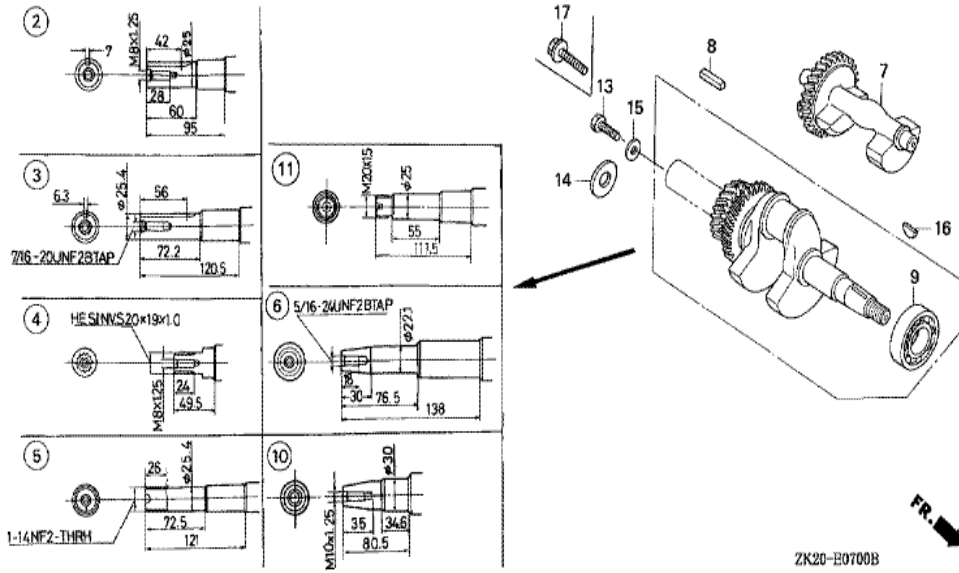

Ref	Partnumber	Description	GX240K1	Serial Numbers
004	13310-ZE2-611	CRANKSHAFT COMP.	1	4769508
004	13310-ZE2-611	CRANKSHAFT COMP.	1	4769508
004	13310-ZE2-612	CRANKSHAFT COMP.	1	4769509
004	13310-ZE2-612	CRANKSHAFT COMP.	1	4769509
009	96100-6206000	BEARING, RADIAL BALL, 6206	1	
016	90741-ZE2-000	KEY, SPECIAL WOODRUFF, 25X18	1	
016	90741-ZE2-000	KEY, SPECIAL WOODRUFF, 25X18	1