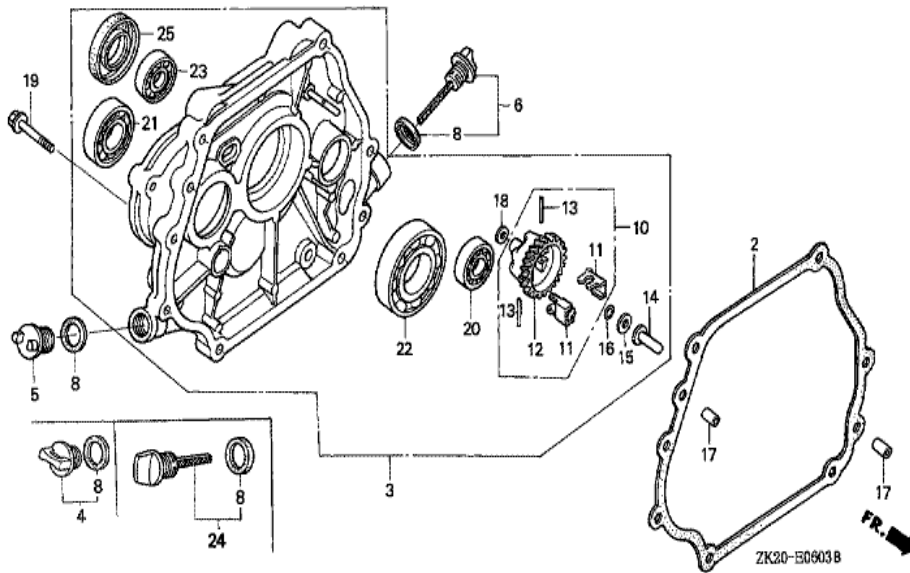

Ref	Partnumber	Description	GX240K1	Serial Numbers
002	16551-ZE2-000	ARM, GOVERNOR	1	
003	16555-ZE2-000	ROD, GOVERNOR	1	
003	16555-ZE2-000	ROD, GOVERNOR	1	
004	16561-ZE2-000	SPRING, GOVERNOR (L=145.0MM) (WIRE DIAME	1	3156815
005	16562-ZE2-000	SPRING, THROTTLE RETURN	1	3337056
007	16570-ZE2-W10	CONTROL ASSY. (REMOTE)	1	
007	16570-ZE2-W10	CONTROL ASSY. (REMOTE)	1	
011	16571-ZE2-W00	LEVER, CONTROL	1	
011	16571-ZE2-W00	LEVER, CONTROL	1	
012	16574-ZE1-000	SPRING, LEVER	1	3077713
013	16575-ZE2-W00	WASHER, CONTROL LEVER	1	3454257
014	16576-891-000	HOLDER, CABLE	1	
015	16578-ZE1-000	SPACER, CONTROL LEVER	1	
<u>Ref</u>	<u>Partnumber</u>	<u>Description</u>	<u>GX240K1</u>	<u>Serial Numbers</u>
016	16581-ZE2-W00	BASE COMP., CONTROL (###)	1	3454257
016	16581-ZE2-W00	BASE COMP., CONTROL (###)	1	
017	16584-883-300	SPRING, CONTROL ADJUSTING	(1)	
019	16592-883-310	SPRING, CABLE RETURN	1	
020	16594-883-010	HOLDER, WIRE	2	
023	90013-883-000	BOLT, FLANGE, 6X12 (CT200)	2	
024	90015-ZE5-010	BOLT, GOVERNOR ARM	1	
026	90114-SA0-000	NUT, SELF-LOCK, 6MM	1	3454257
027	90605-230-000	CIRCLIP, 5MM	2	
028	93500-040060H	SCREW, PAN, 4X6	2	
029	93500-050280A	SCREW, PAN, 5X28	1	3454257
029	93500-050280A	SCREW, PAN, 5X28	1	
030	93500-050160A	SCREW, PAN, 5X16	1	
031	94050-06000	NUT, FLANGE, 6MM	1	

ZK20E2900A

Ref	Partnumber	Description	GX240K1	Serial Numbers
013	89218-ZE1-000	WRENCH COMP., SPARK PLUG	1	
013	89218-ZE1-000	WRENCH COMP., SPARK PLUG	1	

Ref	Partnumber	Description	GX240K1	Serial Numbers
001	12000-ZE2-405	BARREL ASSY., CYLINDER (STD.)	1	
001	12000-ZE2-405	BARREL ASSY., CYLINDER (STD.)	1	
003	16541-ZE2-010	SHAFT, GOVERNOR ARM	1	
006	90131-883-000	BOLT, DRAIN PLUG, 12X15	2	
007	90446-KE1-000	WASHER, 8.2X17X0.8	1	
008	94109-12000	WASHER, DRAIN PLUG, 12MM	2	
009	90801-ZE2-003	PLUG, SEALING (RUBBER 10MM)	1	
009	90801-ZE2-003	PLUG, SEALING (RUBBER 10MM)	1	4785709
010	91201-890-003	OIL SEAL, 30X46X8	1	
014	94251-10000	PIN, LOCK, 10MM	1	3332422
014	94251-10000	PIN, LOCK, 10MM	1	