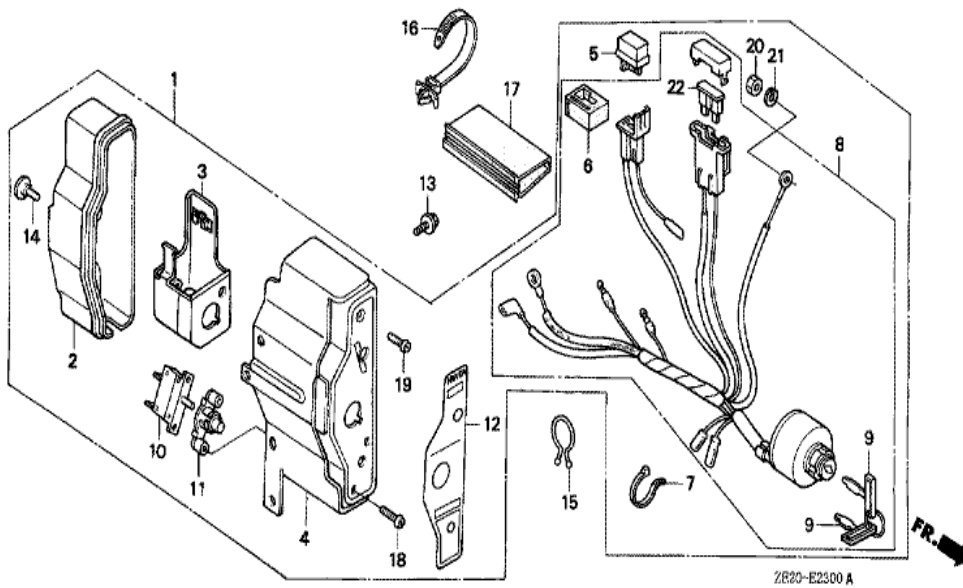

<u>Ref</u>	<u>Partnumber</u>	<u>Description</u>	<u>GX240</u>	<u>Serial Numbers</u>
001	31610-ZE2-812ZB	BOX ASSY., CONTROL *R8 *	(1)	
002	31612-ZE2-003	CASE, CONTROL	(1)	
003	31614-ZE2-003	BRACKET, CASE MOUNTING	(1)	
004	31615-ZE2-003ZB	PANEL COMP., CONTROL *R8 *	(1)	
005	31700-124-008	RECTIFIER ASSY., SILICON (SHINDENGEN)	(1)	
006	32127-738-700	SUSPENSION, COUPLER	(1)	
007	32902-892-003	BAND	(1)	
008	35100-ZE2-023	SWITCH ASSY., COMBINATION	(1)	
009	35111-880-003	KEY COMP.	(2)	
010	38240-VA3-900	PROTECTOR, CIRCUIT (1.0A)	(1)	
011	38250-ZA8-701	LENS ASSY., PROTECTOR	(1)	
012	87529-ZE2-811	MARK, CONTROL BOX (EXTERNAL)	(1)	
013	90013-883-000	BOLT, FLANGE, 6X12 (CT200)	(2)	
<u>Ref</u>	<u>Partnumber</u>	<u>Description</u>	<u>GX240</u>	<u>Serial Numbers</u>
014	90380-MA6-010	SCREW, SPECIAL, 6X12	(1)	
017	91406-ZE2-003	TUBE, FASTENER, 30MM	(1)	
018	93500-030120H	SCREW, PAN, 3X12	(2)	
019	93500-040120H	SCREW, PAN, 4X12	(1)	
020	94001-043900S	NUT, HEX., 4MM	(1)	
022	98200-30500	FUSE, BLADE (5A)	(1)