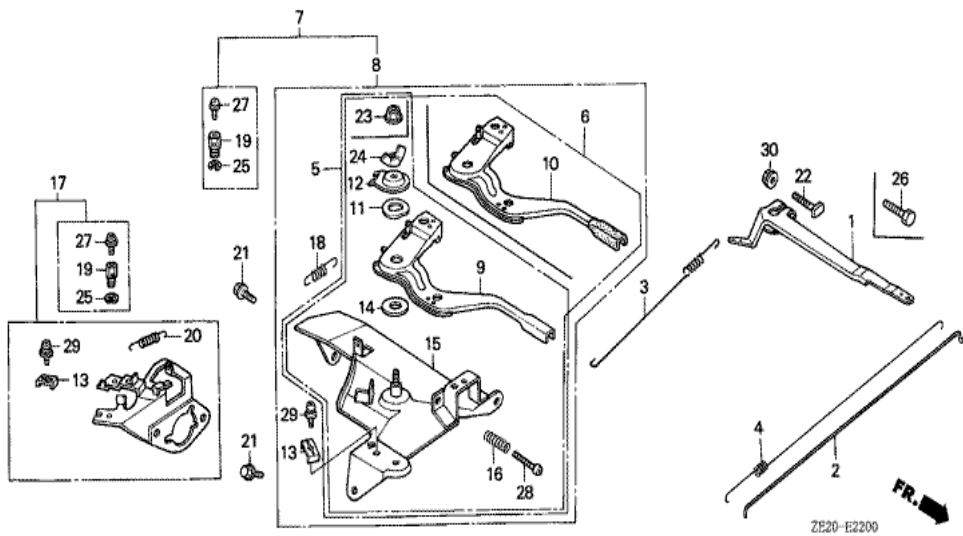

<u>Ref</u>	<u>Partnumber</u>	<u>Description</u>	<u>GX240</u>	<u>Serial Numbers</u>
001	16551-ZE2-000	ARM, GOVERNOR	1	
002	16555-ZE2-000	ROD, GOVERNOR	1	
003	16561-ZE2-000	SPRING, GOVERNOR (L=145.0MM) (WIRE DIAME	1	
004	16562-ZE2-000	SPRING, THROTTLE RETURN	1	
005	16570-ZE2-010	CONTROL ASSY.	(1)	1519063
005	16570-ZE2-W00	CONTROL ASSY.	(1)	1519064
009	16571-ZE2-000	LEVER, CONTROL	(1)	1519063
009	16571-ZE2-W00	LEVER, CONTROL	(1)	1519064
011	16574-ZE1-000	SPRING, LEVER	(1)	
012	16575-ZE2-000	WASHER, CONTROL LEVER	(1)	1519063
012	16575-ZE2-W00	WASHER, CONTROL LEVER	(1)	1519064
014	16578-ZE1-000	SPACER, CONTROL LEVER	(1)	
015	16581-ZE2-000	BASE COMP., CONTROL	(1)	
<u>Ref</u>	<u>Partnumber</u>	<u>Description</u>	<u>GX240</u>	<u>Serial Numbers</u>
015	16581-ZE2-010	BASE COMP., CONTROL	(1)	1519063
015	16581-ZE2-W00	BASE COMP., CONTROL (###)	(1)	1519064
016	16584-883-300	SPRING, CONTROL ADJUSTING	(1)	
021	90013-883-000	BOLT, FLANGE, 6X12 (CT200)	2	
022	90015-ZE5-010	BOLT, GOVERNOR ARM	1	1094202
023	90114-SA0-000	NUT, SELF-LOCK, 6MM	(1)	1519064
024	90352-883-003	NUT, WING, 6MM	(1)	1519063
026	92000-060220A	BOLT, HEX., 6X22	1	1094201
028	93500-050280A	SCREW, PAN, 5X28	(1)	
030	94050-06000	NUT, FLANGE, 6MM	1