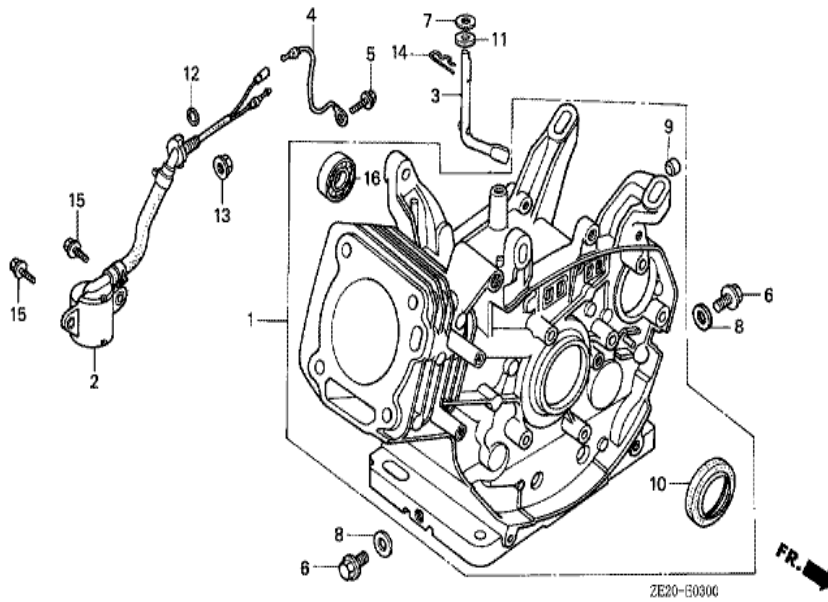

<u>Ref</u>	<u>Partnumber</u>	<u>Description</u>	<u>GX240</u>	<u>Serial Numbers</u>
001	16551-ZE2-000	ARM, GOVERNOR	1	
002	16555-ZE2-000	ROD, GOVERNOR	1	
003	16561-ZE2-000	SPRING, GOVERNOR (L=145.0MM) (WIRE DIAME	1	
004	16562-ZE2-000	SPRING, THROTTLE RETURN	1	
005	16570-ZE2-010	CONTROL ASSY.	(1)	1519063
005	16570-ZE2-W00	CONTROL ASSY.	(1)	1519064
009	16571-ZE2-000	LEVER, CONTROL	(1)	1519063
009	16571-ZE2-W00	LEVER, CONTROL	(1)	1519064
011	16574-ZE1-000	SPRING, LEVER	(1)	
012	16575-ZE2-000	WASHER, CONTROL LEVER	(1)	1519063
012	16575-ZE2-W00	WASHER, CONTROL LEVER	(1)	1519064
014	16578-ZE1-000	SPACER, CONTROL LEVER	(1)	
015	16581-ZE2-000	BASE COMP., CONTROL	(1)	
<u>Ref</u>	<u>Partnumber</u>	<u>Description</u>	<u>GX240</u>	<u>Serial Numbers</u>
015	16581-ZE2-010	BASE COMP., CONTROL	(1)	1519063
015	16581-ZE2-W00	BASE COMP., CONTROL (###)	(1)	1519064
016	16584-883-300	SPRING, CONTROL ADJUSTING	(1)	
021	90013-883-000	BOLT, FLANGE, 6X12 (CT200)	2	
022	90015-ZE5-010	BOLT, GOVERNOR ARM	1	1094202
023	90114-SA0-000	NUT, SELF-LOCK, 6MM	(1)	1519064
024	90352-883-003	NUT, WING, 6MM	(1)	1519063
026	92000-060220A	BOLT, HEX., 6X22	1	1094201
028	93500-050280A	SCREW, PAN, 5X28	(1)	
030	94050-06000	NUT, FLANGE, 6MM	1	

ZE20-E2800

Ref	Partnumber	Description	GX240	Serial Numbers
002	87521-ZE2-810	EMBLEM	(1)	
003	87522-ZE1-810	MARK, CAUTION	(1)	
005	87528-ZE2-810	MARK, CHOKE (ORANGE)	(1)	

Ref	Partnumber	Description	GX240	Serial Numbers
001	120A0-ZE2-862	BARREL ASSY., CYLINDER (SELF-STARTER)	(1)	1487105
001	120A0-ZE2-863	BARREL ASSY., CYLINDER (SELF-STARTER)	(1)	1487106
003	16541-ZE2-000	SHAFT, GOVERNOR ARM	1	
006	90131-883-000	BOLT, DRAIN PLUG, 12X15	2	
007	90446-KE1-000	WASHER, 8.2X17X0.8	1	
008	90601-ZE2-000	WASHER, DRAIN PLUG, 12MM	2	1518601
008	94109-12000	WASHER, DRAIN PLUG, 12MM	2	1518602
009	90801-ZE2-003	PLUG, SEALING (RUBBER 10MM)	1	
010	91201-890-003	OIL SEAL, 30X46X8	(1)	
011	91203-952-771	OIL SEAL, 8X14X5	1	
014	94251-08000	PIN, LOCK, 8MM	1	