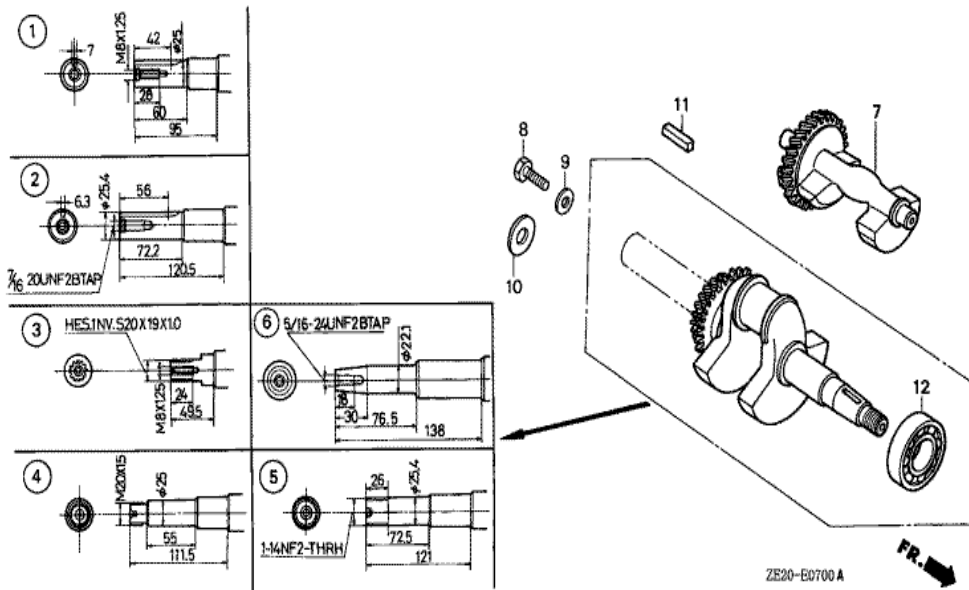

ZE20-E2800

Ref	Partnumber	Description	GX240	Serial Numbers
002	87521-ZE2-810	EMBLEM	(1)	
003	87522-ZE1-810	MARK, CAUTION	(1)	
005	87528-ZE2-810	MARK, CHOKE (ORANGE)	(1)	

Ref	Partnumber	Description	GX240	Serial Numbers
001	120A0-ZE2-862	BARREL ASSY., CYLINDER (SELF-STARTER)	(1)	1487105
001	120A0-ZE2-863	BARREL ASSY., CYLINDER (SELF-STARTER)	(1)	1487106
003	16541-ZE2-000	SHAFT, GOVERNOR ARM	1	
006	90131-883-000	BOLT, DRAIN PLUG, 12X15	2	
007	90446-KE1-000	WASHER, 8.2X17X0.8	1	
008	90601-ZE2-000	WASHER, DRAIN PLUG, 12MM	2	1518601
008	94109-12000	WASHER, DRAIN PLUG, 12MM	2	1518602
009	90801-ZE2-003	PLUG, SEALING (RUBBER 10MM)	1	
010	91201-890-003	OIL SEAL, 30X46X8	(1)	
011	91203-952-771	OIL SEAL, 8X14X5	1	
014	94251-08000	PIN, LOCK, 8MM	1	

Ref	Partnumber	Description	GX240	Serial Numbers
002	11300-ZE2-600	COVER ASSY., CRANKCASE	1	
003	11381-ZE2-000	PACKING, CASE COVER	1	3151974
004	15600-735-700	CAP ASSY., OIL FILLER	(1)	
006	15621-896-010	PACKING, OIL FILLER CAP	1	
007	15625-ZE1-000	PACKING, OIL FILLER CAP	(1)	
009	16510-ZE2-000	GOVERNOR ASSY.	1	
010	16511-ZE2-000	WEIGHT, GOVERNOR	2	
011	16512-ZE2-000	HOLDER, GOVERNOR WEIGHT	1	
012	16513-ZE2-000	PIN, GOVERNOR WEIGHT	2	
014	15620-ZG4-910	CAP, OIL FILLER	1	1528044
014	25611-735-000	CAP, OIL HOLE	1	1528043
016	90473-147-000	WASHER, 6X16	1	
017	90602-896-000	CLIP, GOVERNOR HOLDER	1	1287216
Ref	Partnumber	Description	GX240	Serial Numbers
017	90602-ZE1-000	CLIP, GOVERNOR HOLDER	1	1287217
018	91201-890-003	OIL SEAL, 30X46X8	1	
020	94101-06800	WASHER, PLAIN, 6MM	1	
021	90701-HC4-000	DOWEL PIN, 8X12	2	1342866
021	94301-08120	PIN A, DOWEL, 8X12	2	1240657 1342865
022	95900-0803500	BOLT, FLANGE, 8X35	7	
024	96100-6206000	BEARING, RADIAL BALL, 6206	1	