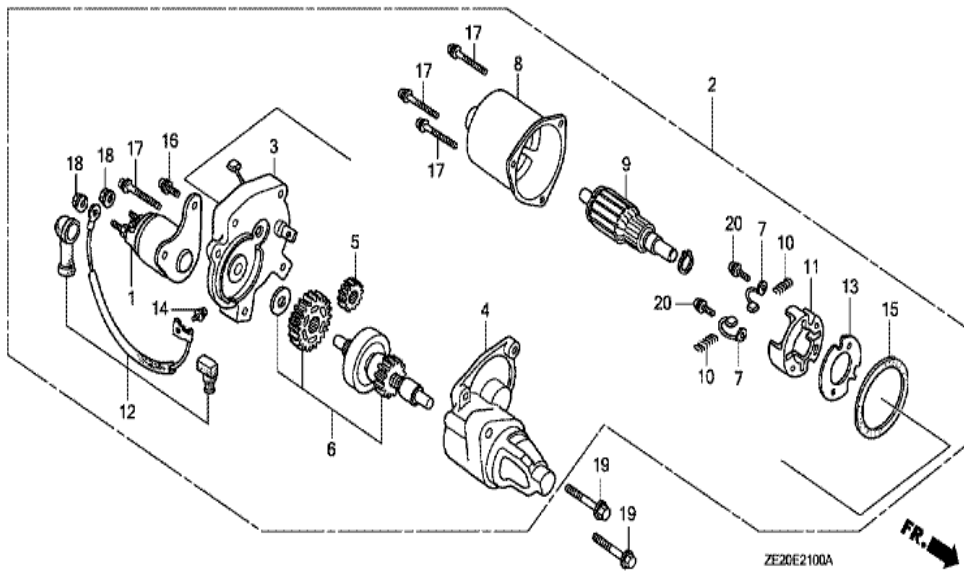

<u>Ref</u>	<u>Partnumber</u>	<u>Description</u>	<u>GX240</u>	<u>Serial Numbers</u>
001	31204-ZA0-003	CONTACTOR ASSY.	(1)	1012981
001	31204-ZE2-003	CONTACTOR ASSY.	(1)	1012980
002	31210-ZE2-003	MOTOR UNIT, STARTER	(1)	
003	31211-ZE2-003	BRACKET, CENTER	(1)	
004	31212-ZE2-003	BRACKET, FR.	(1)	
005	31213-ZE2-003	GEAR, DRIVE PINION	(1)	
006	31214-ZE2-003	CLUTCH COMP., OVERRUNNING	(1)	
007	31215-ZE2-003	BRUSH	(2)	
008	31216-ZE2-003	YOKE COMP.	(1)	
009	31217-ZE2-003	ARMATURE COMP.	(1)	
010	31219-ZE2-003	SPRING, BRUSH RETURN	(4)	
011	31231-ZE2-003	HOLDER, BRUSH	(1)	
012	31232-ZE2-013	WIRE, WATER COVER	(1)	
<u>Ref</u>	<u>Partnumber</u>	<u>Description</u>	<u>GX240</u>	<u>Serial Numbers</u>
013	31233-ZE2-003	INSULATOR	(1)	
014	90110-ZE2-003	SCREW-WASHER, 4X6	(1)	
015	91601-ZE2-003	PACKING	(1)	
016	93892-0501418	SCREW-WASHER, 5X14	(2)	
017	93892-0503218	SCREW-WASHER, 5X32	(4)	
018	94070-06080	NUT-WASHER, 6MM	(2)	
019	95700-0804000	BOLT, FLANGE, 8X40	(2)	
020	31219-ZE3-003	SCREW-WASHER, 4X14	(2)