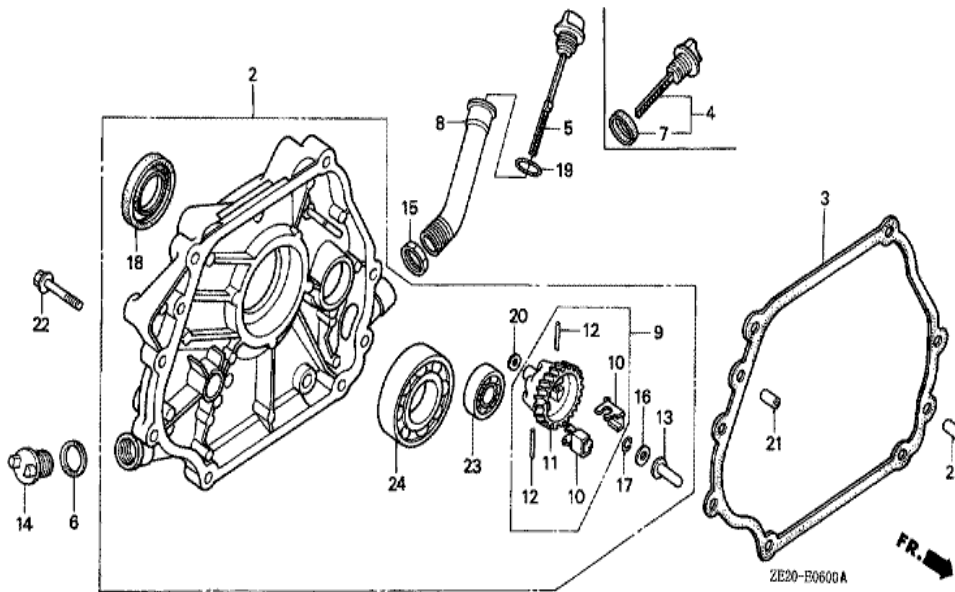

<u>Ref</u>	<u>Partnumber</u>	<u>Description</u>	<u>GX240</u>	<u>Serial Numbers</u>
001	16551-ZE2-000	ARM, GOVERNOR	1	
002	16555-ZE2-000	ROD, GOVERNOR	1	
003	16561-ZE2-000	SPRING, GOVERNOR (L=145.0MM) (WIRE DIAME	1	
004	16562-ZE2-000	SPRING, THROTTLE RETURN	1	
005	16570-ZE2-010	CONTROL ASSY.	(1)	1519063
005	16570-ZE2-W00	CONTROL ASSY.	(1)	1519064
009	16571-ZE2-000	LEVER, CONTROL	(1)	1519063
009	16571-ZE2-W00	LEVER, CONTROL	(1)	1519064
011	16574-ZE1-000	SPRING, LEVER	(1)	
012	16575-ZE2-000	WASHER, CONTROL LEVER	(1)	1519063
012	16575-ZE2-W00	WASHER, CONTROL LEVER	(1)	1519064
014	16578-ZE1-000	SPACER, CONTROL LEVER	(1)	
015	16581-ZE2-000	BASE COMP., CONTROL	(1)	
<u>Ref</u>	<u>Partnumber</u>	<u>Description</u>	<u>GX240</u>	<u>Serial Numbers</u>
015	16581-ZE2-010	BASE COMP., CONTROL	(1)	1519063
015	16581-ZE2-W00	BASE COMP., CONTROL (###)	(1)	1519064
016	16584-883-300	SPRING, CONTROL ADJUSTING	(1)	
021	90013-883-000	BOLT, FLANGE, 6X12 (CT200)	2	
022	90015-ZE5-010	BOLT, GOVERNOR ARM	1	1094202
023	90114-SA0-000	NUT, SELF-LOCK, 6MM	(1)	1519064
024	90352-883-003	NUT, WING, 6MM	(1)	1519063
026	92000-060220A	BOLT, HEX., 6X22	1	1094201
028	93500-050280A	SCREW, PAN, 5X28	(1)	
030	94050-06000	NUT, FLANGE, 6MM	1	

ZE20-E2800

Ref	Partnumber	Description	GX240	Serial Numbers
002	87521-ZE2-810	EMBLEM	(1)	
003	87522-ZE1-810	MARK, CAUTION	(1)	
005	87528-ZE2-810	MARK, CHOKE (ORANGE)	(1)	

Ref	Partnumber	Description	GX240	Serial Numbers
001	120A0-ZE2-862	BARREL ASSY., CYLINDER (SELF-STARTER)	(1)	1487105
001	120A0-ZE2-863	BARREL ASSY., CYLINDER (SELF-STARTER)	(1)	1487106
003	16541-ZE2-000	SHAFT, GOVERNOR ARM	1	
006	90131-883-000	BOLT, DRAIN PLUG, 12X15	2	
007	90446-KE1-000	WASHER, 8.2X17X0.8	1	
008	90601-ZE2-000	WASHER, DRAIN PLUG, 12MM	2	1518601
008	94109-12000	WASHER, DRAIN PLUG, 12MM	2	1518602
009	90801-ZE2-003	PLUG, SEALING (RUBBER 10MM)	1	
010	91201-890-003	OIL SEAL, 30X46X8	(1)	
011	91203-952-771	OIL SEAL, 8X14X5	1	
014	94251-08000	PIN, LOCK, 8MM	1	