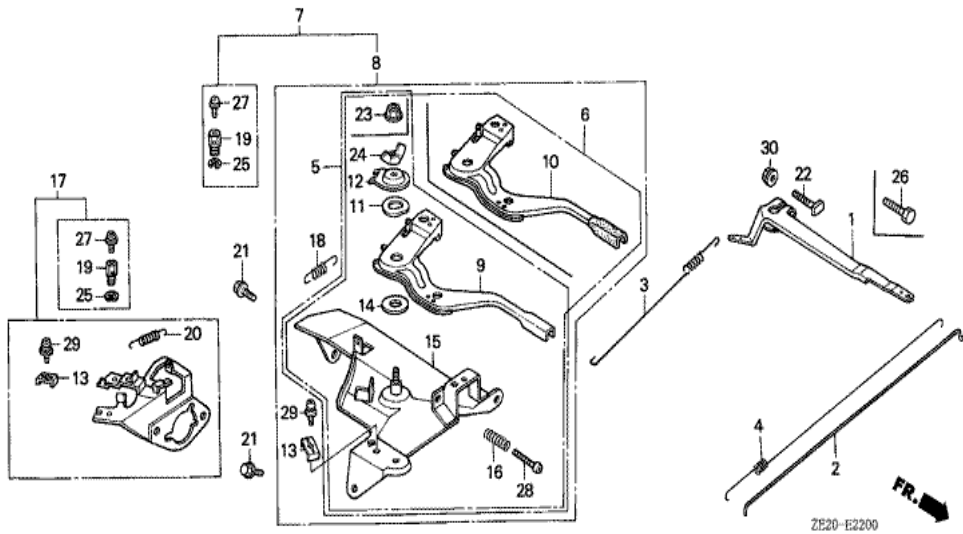

Ref	Partnumber	Description	GX240	Serial Numbers
001	13331-357-000	KEY, SPECIAL WOODRUFF, 25X18	1	
003	19511-ZE2-000	FAN, COOLING	1	
005	28451-ZE2-811	PULLEY COMP., STARTER	(1)	
007	31100-ZE2-000	FLYWHEEL COMP.	(1)	
011	90201-ZE3-790	NUT, SPECIAL, 16MM	1	

Ref	Partnumber	Description	GX240	Serial Numbers
001	16551-ZE2-000	ARM, GOVERNOR	1	
002	16555-ZE2-000	ROD, GOVERNOR	1	
003	16561-ZE2-000	SPRING, GOVERNOR (L=145.0MM) (WIRE DIAME	1	
004	16562-ZE2-000	SPRING, THROTTLE RETURN	1	
008	16570-ZE2-821	CONTROL ASSY. (REMOTE)	(1)	1519063
008	16570-ZE2-W20	CONTROL ASSY. (REMOTE)	(1)	1519064
009	16571-ZE2-000	LEVER, CONTROL	(1)	1519063
009	16571-ZE2-W00	LEVER, CONTROL	(1)	1519064
011	16574-ZE1-000	SPRING, LEVER	(1)	
012	16575-ZE2-000	WASHER, CONTROL LEVER	(1)	1519063
012	16575-ZE2-W00	WASHER, CONTROL LEVER	(1)	1519064
013	16576-891-000	HOLDER, CABLE	(1)	
014	16578-ZE1-000	SPACER, CONTROL LEVER	(1)	
<u>Ref</u>	<u>Partnumber</u>	<u>Description</u>	<u>GX240</u>	<u>Serial Numbers</u>
015	16581-ZE2-000	BASE COMP., CONTROL	(1)	
015	16581-ZE2-010	BASE COMP., CONTROL	(1)	1519063
015	16581-ZE2-W00	BASE COMP., CONTROL (###)	(1)	1519064
016	16584-883-300	SPRING, CONTROL ADJUSTING	(1)	
018	16592-883-310	SPRING, CABLE RETURN	(1)	
021	90013-883-000	BOLT, FLANGE, 6X12 (CT200)	2	
022	90015-ZE5-010	BOLT, GOVERNOR ARM	1	1094202
023	90114-SA0-000	NUT, SELF-LOCK, 6MM	(1)	1519064
024	90352-883-003	NUT, WING, 6MM	(1)	1519063
026	92000-060220A	BOLT, HEX., 6X22	1	1094201
028	93500-050280A	SCREW, PAN, 5X28	(1)	
029	93500-050160A	SCREW, PAN, 5X16	(1)	1519064
029	93893-0501600	SCREW-WASHER, 5X16	(1)	1519063
030	94050-06000	NUT, FLANGE, 6MM	1	