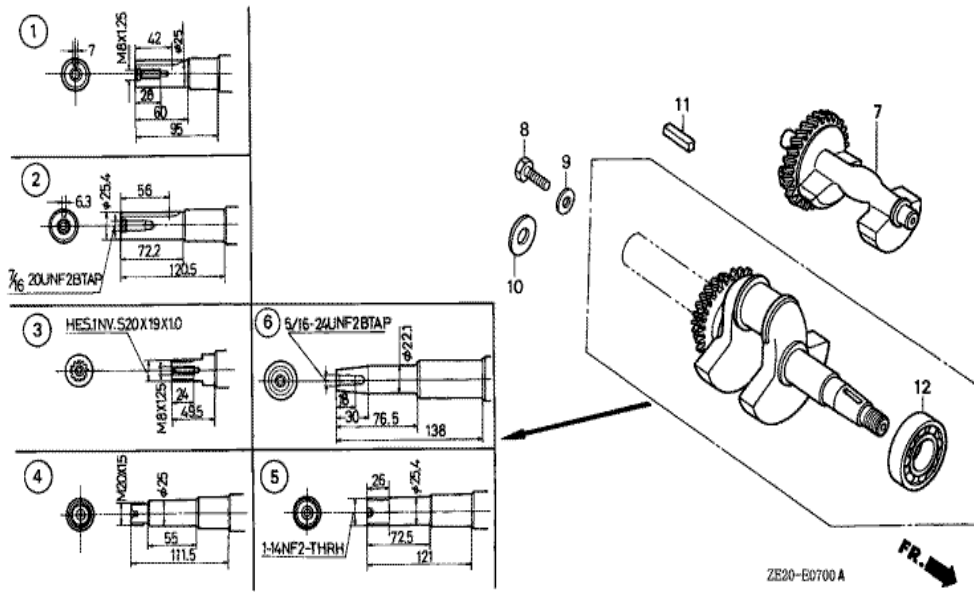

Ref	Partnumber	Description	GX240	Serial Numbers
001	13310-ZE2-000	CRANKSHAFT COMP.	1	1494214
001	13310-ZE2-010	CRANKSHAFT COMP.	1	1494215
008	95900-0802500	BOLT, FLANGE, 8X25	(1)	
011	90741-805-000	KEY, 7X7X33	(1)	
011	90741-889-810	KEY, 7X7X33 (YELLOW) (O.S.)	(1)	
012	96100-6206000	BEARING, RADIAL BALL, 6206	1