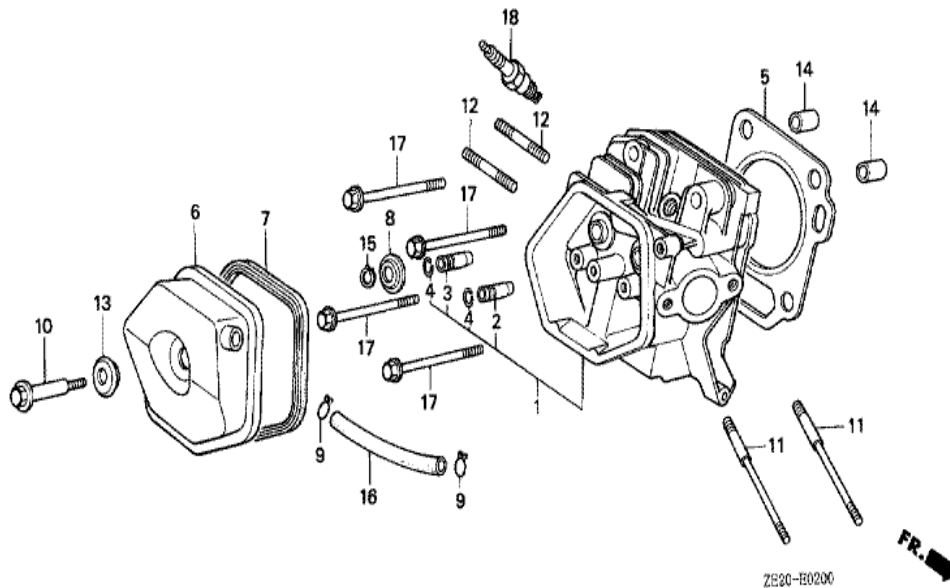

<u>Ref</u>	<u>Partnumber</u>	<u>Description</u>	<u>GX240</u>	<u>Serial Numbers</u>
001	122A0-ZE2-000	HEAD COMP., CYLINDER	1	1000440
001	122A0-ZE2-010	HEAD COMP., CYLINDER	1	1000441 1003216
001	122A0-ZE2-020	HEAD COMP., CYLINDER	1	1003217 1014289
001	122A0-ZE2-030	HEAD COMP., CYLINDER	1	
002	12204-ZE2-305	GUIDE, IN. VALVE (O.S.)	(1)	1000440
002	12204-ZE2-315	GUIDE, IN. VALVE (OS)	(1)	1000441
003	12205-ZE2-305	GUIDE, EX. VALVE (OS)	(1)	
004	12216-ZE2-300	CLIP, VALVE GUIDE	2	
005	12251-ZE2-000	GASKET, CYLINDER HEAD	1	
006	12310-ZE2-000	COVER COMP., HEAD	1	1014289
006	12310-ZE2-010	COVER COMP., HEAD	1	1014290
007	12391-ZE2-000	PACKING, HEAD COVER	1	1086328
007	12391-ZE2-010	PACKING, HEAD COVER	1	1086329
<u>Ref</u>	<u>Partnumber</u>	<u>Description</u>	<u>GX240</u>	<u>Serial Numbers</u>
008	14775-ZE2-010	SEAT, VALVE SPRING	1	
010	90014-ZE2-000	BOLT, HEAD COVER	1	
011	90042-ZE2-000	BOLT, STUD, 8X123	2	
012	90047-ZE2-000	BOLT, STUD, 8X47	2	
013	90441-ZE2-000	WASHER COMP., HEAD COVER	1	1069849
013	90441-ZE2-010	WASHER COMP., HEAD COVER	1	1069850
014	94301-12200	DOWEL PIN, 12X20	2	
015	94510-11000	CIRCLIP, EXTERNAL, 11MM	1	
016	95005-1110530	TUBE, 11X105 (95005-11001-30M)	1	1014290
016	95005-8010030	TUBE, 8X100 (95005-80001-30M)	1	1014289
017	95725-1008000	BOLT, FLANGE, 10X80	4	
018	98079-55855	PLUG, SPARK (W16EPR-U) (DENSO)	(1)	
018	98079-56846	PLUG, SPARK (BPR6ES) (NGK)	(1)	
018	98079-56855	PLUG, SPARK (W20EPR-U) (DENSO)	(1)