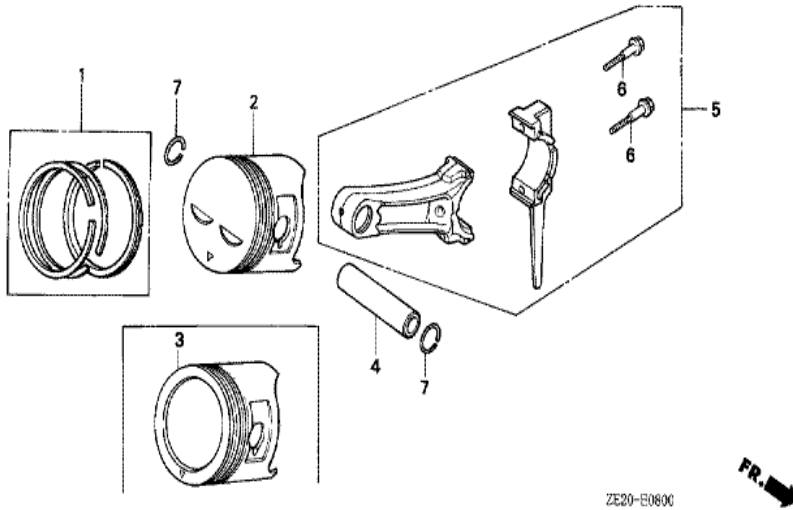

ZE20-E0600

FR. →

<u>Ref</u>	<u>Partnumber</u>	<u>Description</u>	<u>GX240</u>	<u>Serial Numbers</u>
001	13010-ZE2-003	RING SET, PISTON (STD.) (NIPPON)	1	1281053
001	13010-ZE2-004	RING SET, PISTON (STD.) (TEIKOKU)	1	1281053
001	13010-ZE2-013	RING SET, PISTON (STD.) (NIPPON)	1	1242765
001	13010-ZE2-014	RING SET, PISTON (STD.) (TEIKOKU)	1	1281054
001	13011-ZE2-003	RING SET, PISTON (0.25) (NIPPON)	(1)	1281053
001	13011-ZE2-004	RING SET, PISTON (0.25) (TEIKOKU)	(1)	1281053
001	13011-ZE2-013	RING SET, PISTON (0.25) (NIPPON)	(1)	
001	13011-ZE2-014	RING SET, PISTON (0.25) (TEIKOKU)	(1)	1281054
001	13012-ZE2-003	RING SET, PISTON (0.50) (NIPPON)	(1)	1281053
001	13012-ZE2-004	RING SET, PISTON (0.50) (TEIKOKU)	(1)	1281053
001	13012-ZE2-013	RING SET, PISTON (0.50) (NIPPON)	(1)	1281054
001	13012-ZE2-014	RING SET, PISTON (0.50) (TEIKOKU)	(1)	1281054
001	13013-ZE2-003	RING SET, PISTON (0.75) (NIPPON)	(1)	1242764
<u>Ref</u>	<u>Partnumber</u>	<u>Description</u>	<u>GX240</u>	<u>Serial Numbers</u>
001	13013-ZE2-004	RING SET, PISTON (0.75) (TEIKOKU)	(1)	1281053
001	13013-ZE2-013	RING SET, PISTON (0.75) (NIPPON)	(1)	1281054
001	13013-ZE2-014	RING SET, PISTON (0.75) (TEIKOKU)	(1)	1281054
002	13101-ZE2-000	PISTON (STD.)	1	1263002
002	13101-ZE2-010	PISTON (STD.)	1	1263003
002	13102-ZE2-000	PISTON (0.25)	(1)	1263002
002	13102-ZE2-010	PISTON (0.25)	(1)	1263003
002	13103-ZE2-000	PISTON (0.50)	(1)	1263002
002	13103-ZE2-010	PISTON (0.50)	(1)	1263003
002	13104-ZE2-000	PISTON (0.75)	(1)	1263002
002	13104-ZE2-010	PISTON (0.75)	(1)	1263003
004	13111-ZE2-000	PIN, PISTON	1	
005	13200-ZE2-000	ROD ASSY., CONNECTING (STD.)	1	
005	13200-ZE2-305	ROD ASSY., CONNECTING (0.25 UNDER SIZE)	(1)	
006	90001-ZE8-000	BOLT, CONNECTING ROD	2	
007	90551-ZE1-000	CLIP, PISTON PIN, 18MM	2