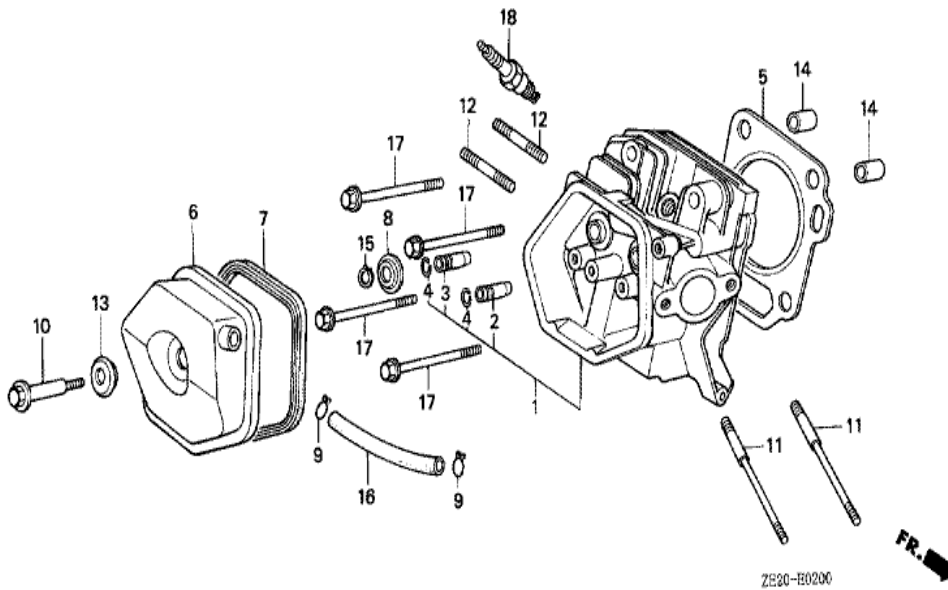

<u>Ref</u>	<u>Partnumber</u>	<u>Description</u>	<u>GX240</u>	<u>Serial Numbers</u>
001	122A0-ZE2-030	HEAD COMP., CYLINDER	1	
002	12204-ZE2-315	GUIDE, IN. VALVE (OS)	(1)	1000441
003	12205-ZE2-305	GUIDE, EX. VALVE (OS)	(1)	
004	12216-ZE2-300	CLIP, VALVE GUIDE	2	
005	12251-ZE2-000	GASKET, CYLINDER HEAD	1	
006	12310-ZE2-010	COVER COMP., HEAD	1	1014290
007	12391-ZE2-010	PACKING, HEAD COVER	1	1086329
008	14775-ZE2-010	SEAT, VALVE SPRING	1	
010	90014-ZE2-000	BOLT, HEAD COVER	1	
011	90042-ZE2-000	BOLT, STUD, 8X123	2	
012	90047-ZE2-000	BOLT, STUD, 8X47	2	
013	90441-ZE2-010	WASHER COMP., HEAD COVER	1	1069850
014	94301-12200	DOWEL PIN, 12X20	2	
<u>Ref</u>	<u>Partnumber</u>	<u>Description</u>	<u>GX240</u>	<u>Serial Numbers</u>
015	94510-11000	CIRCLIP, EXTERNAL, 11MM	1	
016	95005-1110530	TUBE, 11X105 (95005-11001-30M)	1	1014290
017	95725-1008000	BOLT, FLANGE, 10X80	4	
018	98079-55855	PLUG, SPARK (W16EPR-U) (DENSO)	(1)	
018	98079-56841	PLUG, SPARK (BP6ES) (NGK)	(1)	
018	98079-56854	PLUG, SPARK (W20EP-U) (DENSO)	(1)