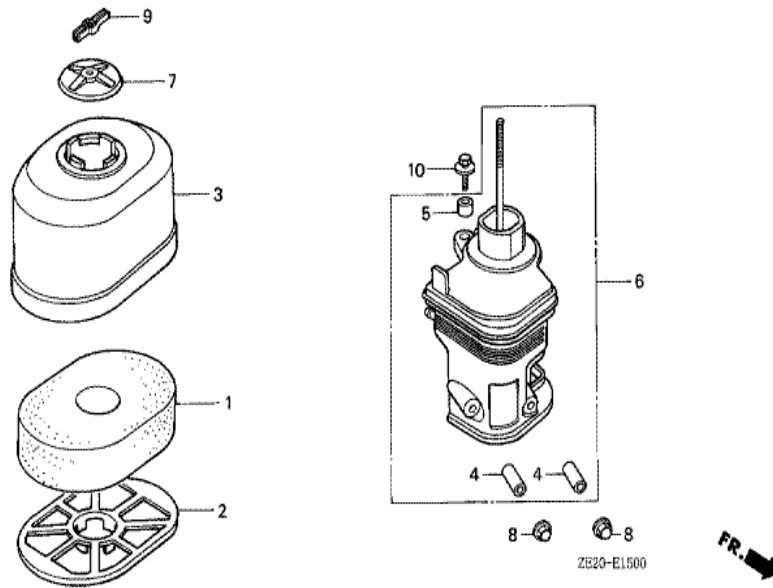

Ref	Partnumber	Description	GX240	Serial Numbers
001	17211-ZE2-000	ELEMENT, AIR CLEANER (SEMI DRY)	(1)	
002	17212-ZE2-000	GRID, AIR CLEANER	(1)	
003	17231-ZE2-000	COVER, AIR CLEANER (SEMI DRY)	(1)	
004	17238-ZE2-310	COLLAR, AIR CLEANER	2	1095732
005	17239-ZE1-000	COLLAR B, AIR CLEANER	(1)	
006	17410-ZE2-020	ELBOW COMP., AIR CLEANER	1	1095732
007	17420-ZE2-000	CAP COMP., AIR CLEANER	(1)	
008	90201-415-000	NUT, CAP, 6MM	(2)	
009	90203-PB2-000	NUT, AIR CLEANER COVER (DACRO COATING)	1	
010	93494-0602008	BOLT-WASHER, 6X20	(1)