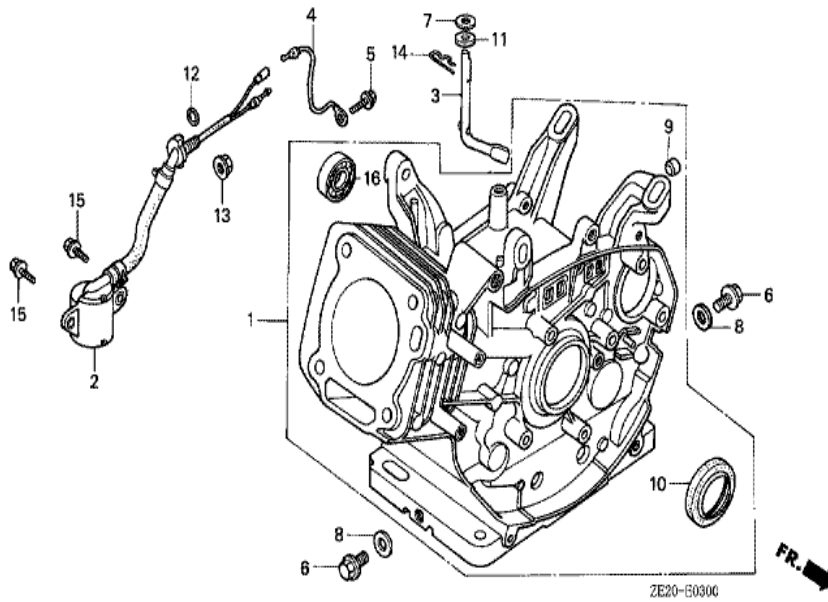

ZE20-E0300

FR. →

Ref	Partnumber	Description	GX240	Serial Numbers
001	120A0-ZE2-010	BARREL ASSY., CYLINDER (STD.)	1	
001	120A0-ZE2-020	BARREL ASSY., CYLINDER (STD.)	(1)	1487105
001	120A0-ZE2-030	BARREL ASSY., CYLINDER (STD.)	(1)	1487106
003	16541-ZE2-000	SHAFT, GOVERNOR ARM	1	
006	90131-883-000	BOLT, DRAIN PLUG, 12X15	2	
007	90446-KE1-000	WASHER, 8.2X17X0.8	1	
008	90601-ZE2-000	WASHER, DRAIN PLUG, 12MM	2	1518601
008	94109-12000	WASHER, DRAIN PLUG, 12MM	2	1518602
009	90801-ZE2-003	PLUG, SEALING (RUBBER 10MM)	1	
010	91201-890-003	OIL SEAL, 30X46X8	(1)	
011	91203-952-771	OIL SEAL, 8X14X5	1	
014	94251-08000	PIN, LOCK, 8MM	1	
016	96100-6202000	BEARING, RADIAL BALL, 6202	1