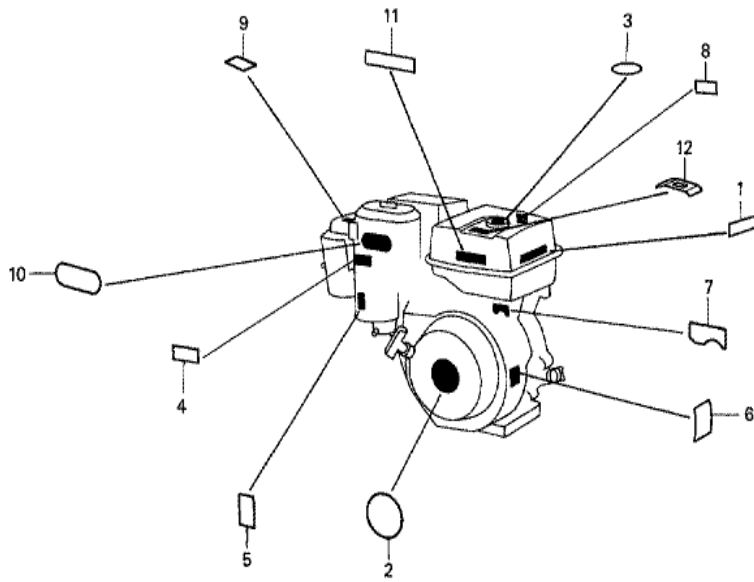

Ref	Partnumber	Description	GX240	Serial Numbers
001	13331-357-000	KEY, SPECIAL WOODRUFF, 25X18	1	
003	19511-ZE2-000	FAN, COOLING	1	
004	28451-ZE2-003	PULLEY, STARTER	(1)	
007	31100-ZE2-000	FLYWHEEL COMP.	(1)	
011	90201-ZE3-790	NUT, SPECIAL, 16MM	1	

Ref	Partnumber	Description	GX240	Serial Numbers
001	16551-ZE2-000	ARM, GOVERNOR	1	
002	16555-ZE2-000	ROD, GOVERNOR	1	
003	16561-ZE2-000	SPRING, GOVERNOR (L=145.0MM) (WIRE DIAME	1	
004	16562-ZE2-000	SPRING, THROTTLE RETURN	1	
007	16570-ZE2-811	CONTROL ASSY. (REMOTE)	1	1519063
009	16571-ZE2-000	LEVER, CONTROL	(1)	1519063
009	16571-ZE2-W00	LEVER, CONTROL	(1)	1519064
011	16574-ZE1-000	SPRING, LEVER	(1)	
012	16575-ZE2-000	WASHER, CONTROL LEVER	(1)	1519063
012	16575-ZE2-W00	WASHER, CONTROL LEVER	(1)	1519064
013	16576-891-000	HOLDER, CABLE	(1)	
014	16578-ZE1-000	SPACER, CONTROL LEVER	(1)	
015	16581-ZE2-000	BASE COMP., CONTROL	(1)	
<u>Ref</u>	<u>Partnumber</u>	<u>Description</u>	<u>GX240</u>	<u>Serial Numbers</u>
015	16581-ZE2-010	BASE COMP., CONTROL	(1)	1519063
015	16581-ZE2-W00	BASE COMP., CONTROL (###)	(1)	1519064
016	16584-883-300	SPRING, CONTROL ADJUSTING	(1)	
018	16592-883-310	SPRING, CABLE RETURN	(1)	
019	16594-883-000	HOLDER, WIRE	1	1159698
019	16594-883-010	HOLDER, WIRE	1	1159699
021	90013-883-000	BOLT, FLANGE, 6X12 (CT200)	2	
022	90015-ZE5-010	BOLT, GOVERNOR ARM	1	1094202
023	90114-SA0-000	NUT, SELF-LOCK, 6MM	(1)	1519064
024	90352-883-003	NUT, WING, 6MM	(1)	1519063
025	90605-230-000	CIRCLIP, 5MM	(1)	
027	93500-040060H	SCREW, PAN, 4X6	1	1159699
027	93500-040080A	SCREW, PAN, 4X8	1	1159698
028	93500-050280A	SCREW, PAN, 5X28	(1)	
029	93893-0501600	SCREW-WASHER, 5X16	(1)	1519063
030	94050-06000	NUT, FLANGE, 6MM	1	