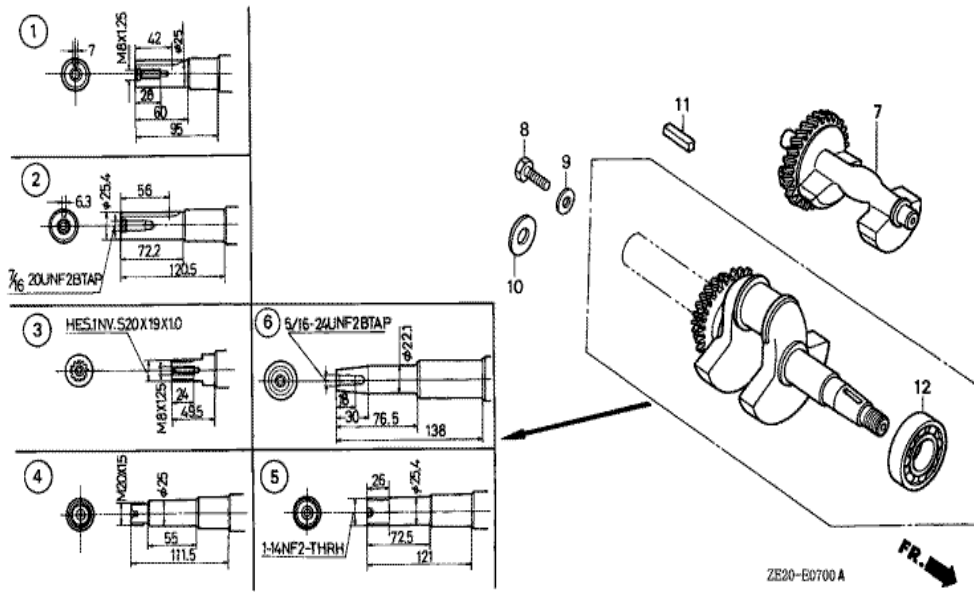

Ref	Partnumber	Description	GX240	Serial Numbers
001	13310-ZE2-000	CRANKSHAFT COMP.	1	1494214
001	13310-ZE2-010	CRANKSHAFT COMP.	1	1494215
008	92000-080250A	BOLT, HEX., 8X25	(1)	
009	90534-706-010	WASHER, LOCK, 8.5X35X4.5	(1)	
011	90741-805-000	KEY, 7X7X33	(1)	
011	90741-889-810	KEY, 7X7X33 (YELLOW) (O.S.)	(1)	
012	96100-6206000	BEARING, RADIAL BALL, 6206	1