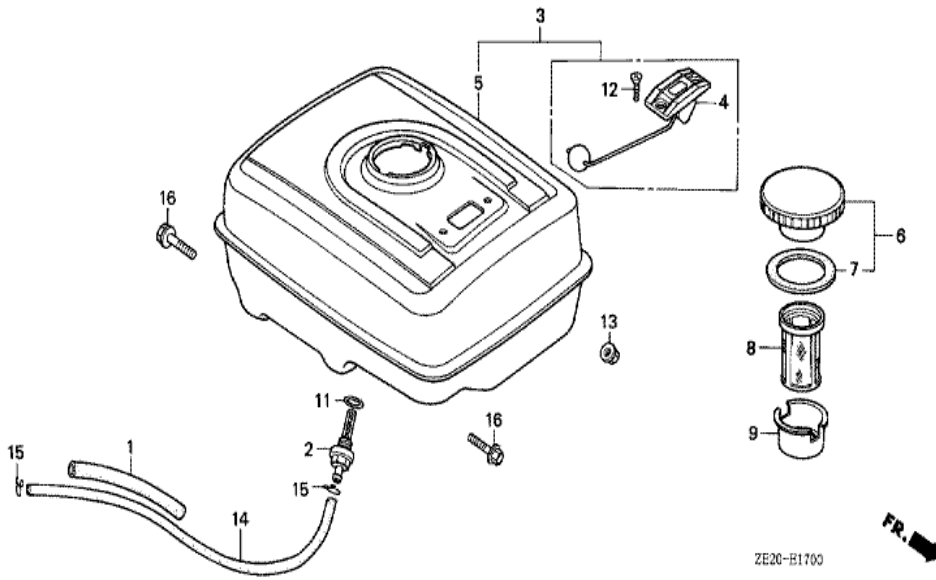

Ref	Partnumber	Description	GX240	Serial Numbers
001	16854-ZE1-000	RUBBER, SUPPORTER (107MM)	1	1523056
001	16854-ZH8-000	RUBBER, SUPPORTER (107MM)	1	1523057
002	16955-ZE1-000	JOINT, FUEL TANK	1	
005	17510-ZE2-000ZA	TANK COMP., FUEL *NH31 *	(1)	1487905
005	17510-ZE2-010ZA	TANK COMP., FUEL *NH31 *	(1)	1487906
006	17620-890-000	CAP COMP., FUEL FILLER	1	
006	17620-890-010	CAP COMP., FUEL FILLER	(1)	
007	17631-329-003	PACKING, FUEL FILLER CAP (39X58X3)	(1)	
008	17672-880-000	FILTER, FUEL	(1)	
009	17673-893-000	HOLDER, FUEL FILTER	(1)	
011	91353-671-004	O-RING, 14MM (NOK)	(1)	
013	94050-08000	NUT, FLANGE, 8MM	2	
014	95001-4522240	TUBE, FUEL, 4.5X222 (95001-45001-60M)	(1)	
Ref	Partnumber	Description	GX240	Serial Numbers
015	95002-02080	CLIP, TUBE (B8)	2	
016	95900-0802500	BOLT, FLANGE, 8X25	2