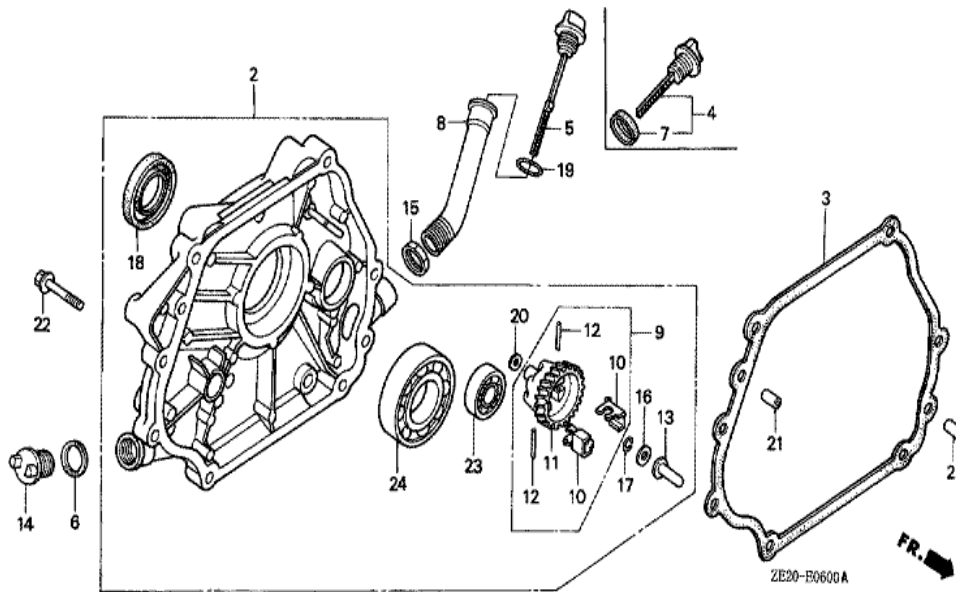

ZE20-E2900

Ref	Partnumber	Description	GX240	Serial Numbers
008	89218-ZE1-000	WRENCH COMP., SPARK PLUG	1	1298646

ZE20-E0300

FR. →

Ref	Partnumber	Description	GX240	Serial Numbers
001	120A0-ZE2-010	BARREL ASSY., CYLINDER (STD.)	1	
001	120A0-ZE2-020	BARREL ASSY., CYLINDER (STD.)	(1)	1487105
001	120A0-ZE2-030	BARREL ASSY., CYLINDER (STD.)	(1)	1487106
003	16541-ZE2-000	SHAFT, GOVERNOR ARM	1	
006	90131-883-000	BOLT, DRAIN PLUG, 12X15	2	
007	90446-KE1-000	WASHER, 8.2X17X0.8	1	
008	90601-ZE2-000	WASHER, DRAIN PLUG, 12MM	2	1518601
008	94109-12000	WASHER, DRAIN PLUG, 12MM	2	1518602
009	90801-ZE2-003	PLUG, SEALING (RUBBER 10MM)	1	
010	91201-890-003	OIL SEAL, 30X46X8	(1)	
011	91203-952-771	OIL SEAL, 8X14X5	1	
014	94251-08000	PIN, LOCK, 8MM	1	
016	96100-6202000	BEARING, RADIAL BALL, 6202	1	