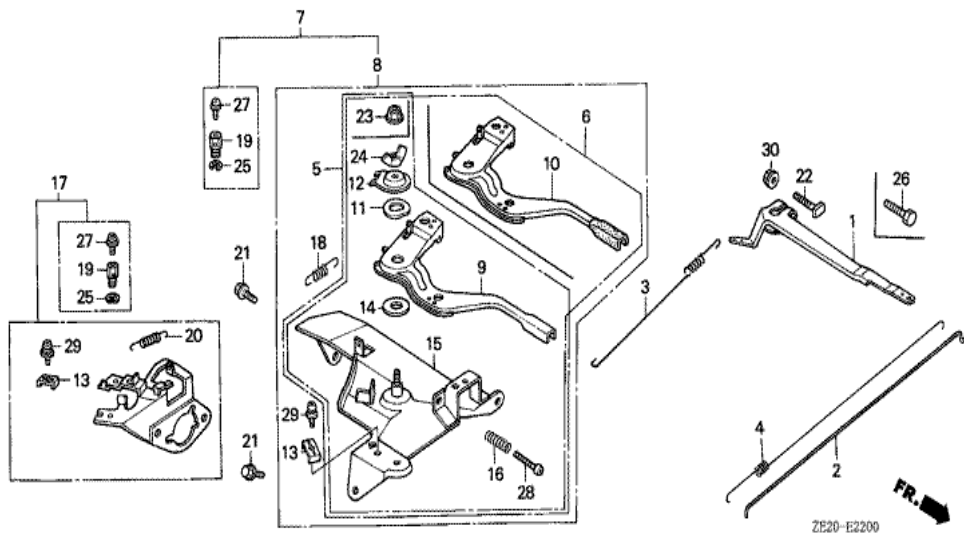

Ref	Partnumber	Description	GX240	Serial Numbers
001	16551-ZE2-000	ARM, GOVERNOR	1	
002	16555-ZE2-000	ROD, GOVERNOR	1	
003	16561-ZE2-000	SPRING, GOVERNOR (L=145.0MM) (WIRE DIAME	1	
004	16562-ZE2-000	SPRING, THROTTLE RETURN	1	
007	16570-ZE2-811	CONTROL ASSY. (REMOTE)	1	1519063
009	16571-ZE2-000	LEVER, CONTROL	(1)	1519063
009	16571-ZE2-W00	LEVER, CONTROL	(1)	1519064
011	16574-ZE1-000	SPRING, LEVER	(1)	
012	16575-ZE2-000	WASHER, CONTROL LEVER	(1)	1519063
012	16575-ZE2-W00	WASHER, CONTROL LEVER	(1)	1519064
013	16576-891-000	HOLDER, CABLE	(1)	
014	16578-ZE1-000	SPACER, CONTROL LEVER	(1)	
015	16581-ZE2-000	BASE COMP., CONTROL	(1)	
<u>Ref</u>	<u>Partnumber</u>	<u>Description</u>	<u>GX240</u>	<u>Serial Numbers</u>
015	16581-ZE2-010	BASE COMP., CONTROL	(1)	1519063
015	16581-ZE2-W00	BASE COMP., CONTROL (###)	(1)	1519064
016	16584-883-300	SPRING, CONTROL ADJUSTING	(1)	
018	16592-883-310	SPRING, CABLE RETURN	(1)	
019	16594-883-000	HOLDER, WIRE	1	1159698
019	16594-883-010	HOLDER, WIRE	1	1159699
021	90013-883-000	BOLT, FLANGE, 6X12 (CT200)	2	
022	90015-ZE5-010	BOLT, GOVERNOR ARM	1	1094202
023	90114-SA0-000	NUT, SELF-LOCK, 6MM	(1)	1519064
024	90352-883-003	NUT, WING, 6MM	(1)	1519063
025	90605-230-000	CIRCLIP, 5MM	(1)	
027	93500-040060H	SCREW, PAN, 4X6	1	1159699
027	93500-040080A	SCREW, PAN, 4X8	1	1159698
028	93500-050280A	SCREW, PAN, 5X28	(1)	
029	93893-0501600	SCREW-WASHER, 5X16	(1)	1519063
030	94050-06000	NUT, FLANGE, 6MM	1