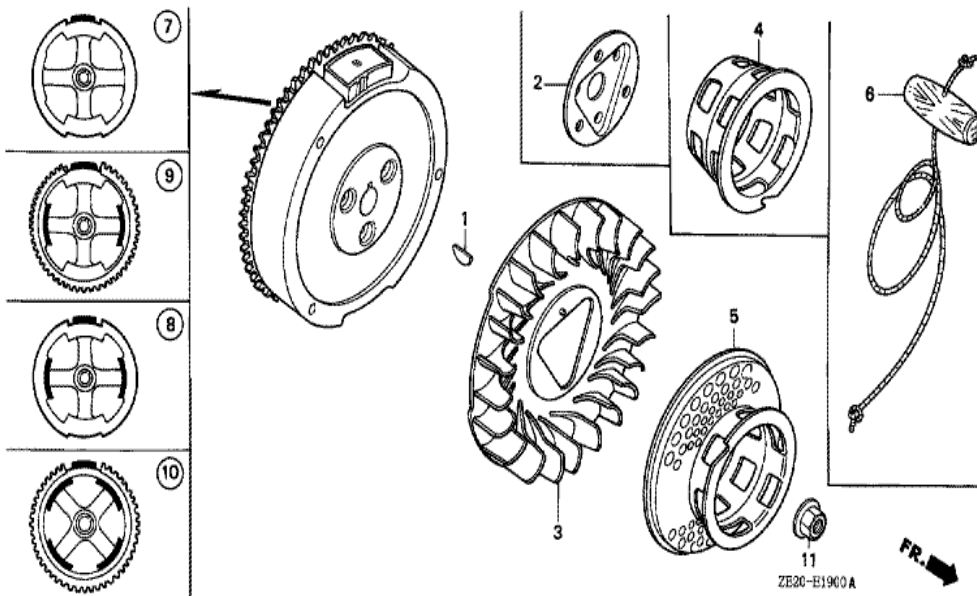

Ref	Partnumber	Description	GX240	Serial Numbers
001	13331-357-000	KEY, SPECIAL WOODRUFF, 25X18	1	
003	19511-ZE2-000	FAN, COOLING	1	
005	28451-ZE2-811	PULLEY COMP., STARTER	(1)	
007	31100-ZE2-000	FLYWHEEL COMP.	(1)	
011	90201-ZE3-790	NUT, SPECIAL, 16MM	1