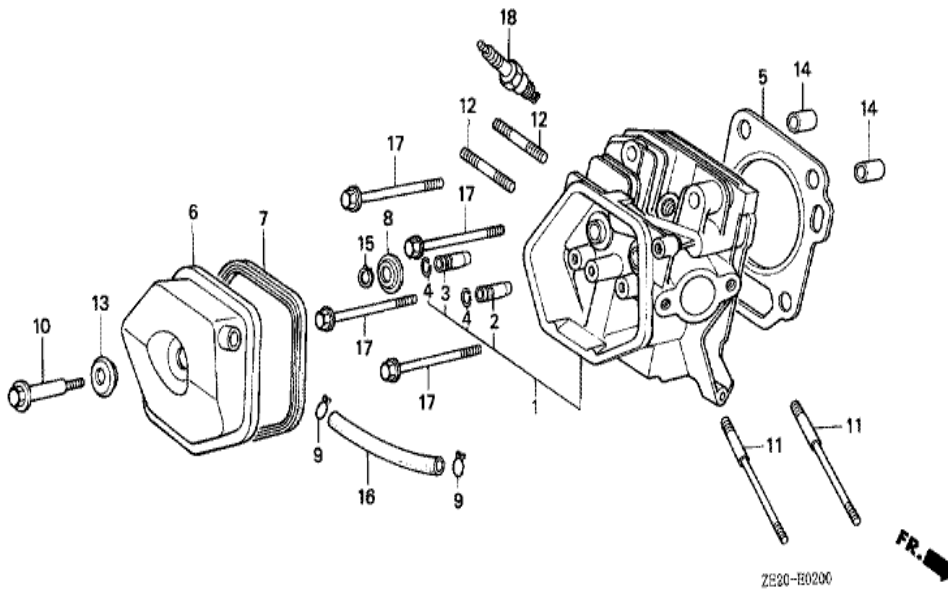

<u>Ref</u>	<u>Partnumber</u>	<u>Description</u>	<u>GX240</u>	<u>Serial Numbers</u>
001	122A0-ZE2-030	HEAD COMP., CYLINDER	1	
002	12204-ZE2-315	GUIDE, IN. VALVE (OS)	(1)	1000441
003	12205-ZE2-305	GUIDE, EX. VALVE (OS)	(1)	
004	12216-ZE2-300	CLIP, VALVE GUIDE	2	
005	12251-ZE2-000	GASKET, CYLINDER HEAD	1	
006	12310-ZE3-790	COVER COMP., HEAD (BREATHER TUBE JOINT)	1	
007	12391-ZE2-010	PACKING, HEAD COVER	1	1086329
008	14775-ZE2-010	SEAT, VALVE SPRING	1	
009	17316-611-000	CLIP, BREATHER TUBE	2	
010	90014-ZE2-000	BOLT, HEAD COVER	1	
011	90042-ZE2-000	BOLT, STUD, 8X123	2	
012	90047-ZE2-000	BOLT, STUD, 8X47	2	
013	90441-ZE2-010	WASHER COMP., HEAD COVER	1	1069850
<u>Ref</u>	<u>Partnumber</u>	<u>Description</u>	<u>GX240</u>	<u>Serial Numbers</u>
014	94301-12200	DOWEL PIN, 12X20	2	
015	94510-11000	CIRCLIP, EXTERNAL, 11MM	1	
016	12315-ZE3-840	TUBE, BREATHER	1	
017	95725-1008000	BOLT, FLANGE, 10X80	4	
018	98079-55855	PLUG, SPARK (W16EPR-U) (DENSO)	(1)	
018	98079-56846	PLUG, SPARK (BPR6ES) (NGK)	(1)	
018	98079-56855	PLUG, SPARK (W20EPR-U) (DENSO)	(1)