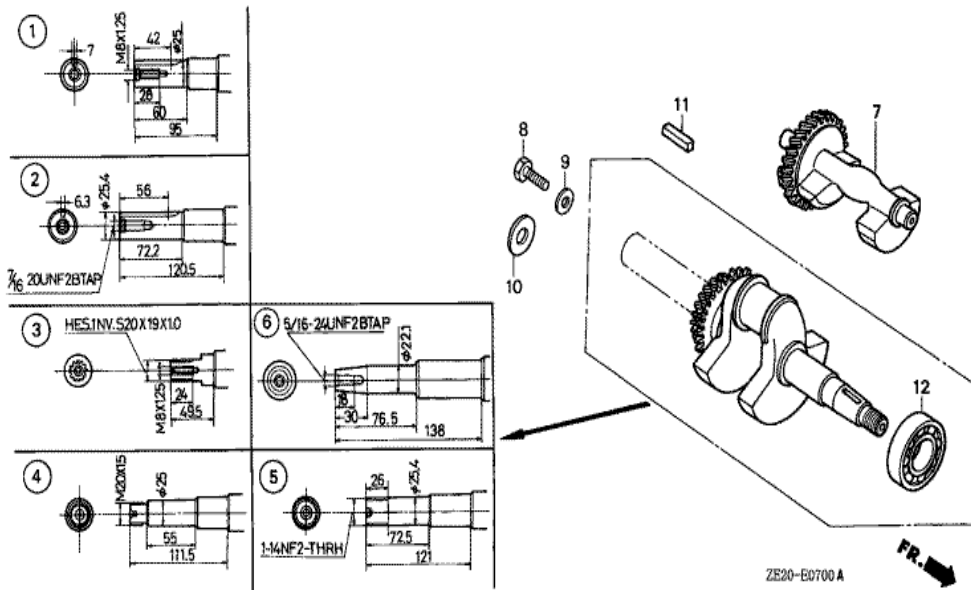

Ref	Partnumber	Description	GX240	Serial Numbers
001	13310-ZE2-000	CRANKSHAFT COMP.	1	1494214
001	13310-ZE2-010	CRANKSHAFT COMP.	1	1494215
008	95900-0802500	BOLT, FLANGE, 8X25	(1)	
011	90741-805-000	KEY, 7X7X33	(1)	
011	90741-889-810	KEY, 7X7X33 (YELLOW) (O.S.)	(1)	
012	96100-6206000	BEARING, RADIAL BALL, 6206	1