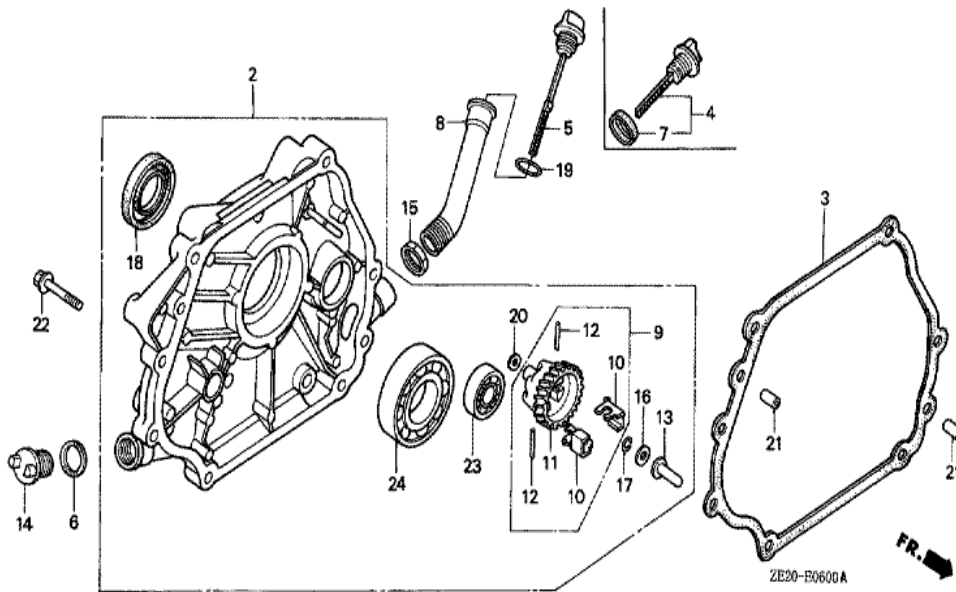

Ref	Partnumber	Description	GX240	Serial Numbers
001	16551-ZE2-000	ARM, GOVERNOR	1	
002	16555-ZE2-000	ROD, GOVERNOR	1	
003	16561-ZE2-000	SPRING, GOVERNOR (L=145.0MM) (WIRE DIAME	1	
004	16562-ZE2-000	SPRING, THROTTLE RETURN	1	
008	16570-ZE2-821	CONTROL ASSY. (REMOTE)	(1)	1519063
008	16570-ZE2-W20	CONTROL ASSY. (REMOTE)	(1)	1519064
009	16571-ZE2-000	LEVER, CONTROL	(1)	1519063
009	16571-ZE2-W00	LEVER, CONTROL	(1)	1519064
011	16574-ZE1-000	SPRING, LEVER	(1)	
012	16575-ZE2-000	WASHER, CONTROL LEVER	(1)	1519063
012	16575-ZE2-W00	WASHER, CONTROL LEVER	(1)	1519064
013	16576-891-000	HOLDER, CABLE	(1)	
014	16578-ZE1-000	SPACER, CONTROL LEVER	(1)	
<u>Ref</u>	<u>Partnumber</u>	<u>Description</u>	<u>GX240</u>	<u>Serial Numbers</u>
015	16581-ZE2-010	BASE COMP., CONTROL	(1)	1519063
015	16581-ZE2-W00	BASE COMP., CONTROL (###)	(1)	1519064
016	16584-883-300	SPRING, CONTROL ADJUSTING	(1)	
018	16592-883-310	SPRING, CABLE RETURN	(1)	
021	90013-883-000	BOLT, FLANGE, 6X12 (CT200)	2	
022	90015-ZE5-010	BOLT, GOVERNOR ARM	1	1094202
023	90114-SA0-000	NUT, SELF-LOCK, 6MM	(1)	1519064
024	90352-883-003	NUT, WING, 6MM	(1)	1519063
028	93500-050280A	SCREW, PAN, 5X28	(1)	
029	93500-050160A	SCREW, PAN, 5X16	(1)	1519064
029	93893-0501600	SCREW-WASHER, 5X16	(1)	1519063
030	94050-06000	NUT, FLANGE, 6MM	1	

ZE20-E0300

Ref	Partnumber	Description	GX240	Serial Numbers
001	120A0-ZE2-010	BARREL ASSY., CYLINDER (STD.)	(1)	
001	120A0-ZE2-020	BARREL ASSY., CYLINDER (STD.)	(1)	1487105
001	120A0-ZE2-030	BARREL ASSY., CYLINDER (STD.)	(1)	1487106
003	16541-ZE2-000	SHAFT, GOVERNOR ARM	1	
006	90131-883-000	BOLT, DRAIN PLUG, 12X15	2	
007	90446-KE1-000	WASHER, 8.2X17X0.8	1	
008	90601-ZE2-000	WASHER, DRAIN PLUG, 12MM	2	1518601
008	94109-12000	WASHER, DRAIN PLUG, 12MM	2	1518602
009	90801-ZE2-003	PLUG, SEALING (RUBBER 10MM)	1	
010	91201-890-003	OIL SEAL, 30X46X8	(1)	
014	94251-08000	PIN, LOCK, 8MM	1	