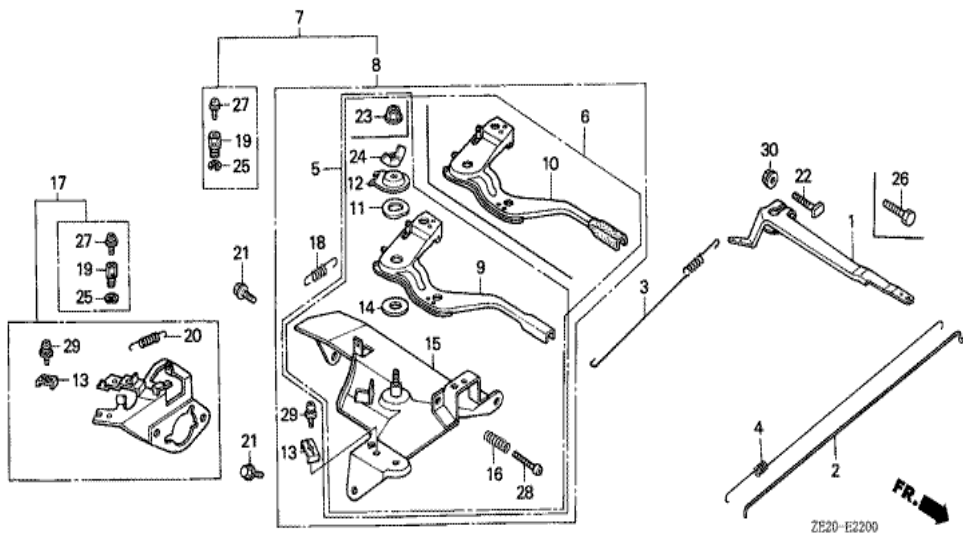

Ref	Partnumber	Description	GX240	Serial Numbers
001	13331-357-000	KEY, SPECIAL WOODRUFF, 25X18	1	
003	19511-ZE2-000	FAN, COOLING	1	
005	28451-ZE2-811	PULLEY COMP., STARTER	(1)	
007	31100-ZE2-000	FLYWHEEL COMP.	(1)	
011	90201-ZE3-790	NUT, SPECIAL, 16MM	1	

Ref	Partnumber	Description	GX240	Serial Numbers
001	16551-ZE2-000	ARM, GOVERNOR	1	
002	16555-ZE2-000	ROD, GOVERNOR	1	
003	16561-ZE2-000	SPRING, GOVERNOR (L=145.0MM) (WIRE DIAME	1	
004	16562-ZE2-000	SPRING, THROTTLE RETURN	1	
008	16570-ZE2-821	CONTROL ASSY. (REMOTE)	(1)	1519063
008	16570-ZE2-W20	CONTROL ASSY. (REMOTE)	(1)	1519064
009	16571-ZE2-000	LEVER, CONTROL	(1)	1519063
009	16571-ZE2-W00	LEVER, CONTROL	(1)	1519064
011	16574-ZE1-000	SPRING, LEVER	(1)	
012	16575-ZE2-000	WASHER, CONTROL LEVER	(1)	1519063
012	16575-ZE2-W00	WASHER, CONTROL LEVER	(1)	1519064
013	16576-891-000	HOLDER, CABLE	(1)	
014	16578-ZE1-000	SPACER, CONTROL LEVER	(1)	
<u>Ref</u>	<u>Partnumber</u>	<u>Description</u>	<u>GX240</u>	<u>Serial Numbers</u>
015	16581-ZE2-010	BASE COMP., CONTROL	(1)	1519063
015	16581-ZE2-W00	BASE COMP., CONTROL (###)	(1)	1519064
016	16584-883-300	SPRING, CONTROL ADJUSTING	(1)	
018	16592-883-310	SPRING, CABLE RETURN	(1)	
021	90013-883-000	BOLT, FLANGE, 6X12 (CT200)	2	
022	90015-ZE5-010	BOLT, GOVERNOR ARM	1	1094202
023	90114-SA0-000	NUT, SELF-LOCK, 6MM	(1)	1519064
024	90352-883-003	NUT, WING, 6MM	(1)	1519063
028	93500-050280A	SCREW, PAN, 5X28	(1)	
029	93500-050160A	SCREW, PAN, 5X16	(1)	1519064
029	93893-0501600	SCREW-WASHER, 5X16	(1)	1519063
030	94050-06000	NUT, FLANGE, 6MM	1	