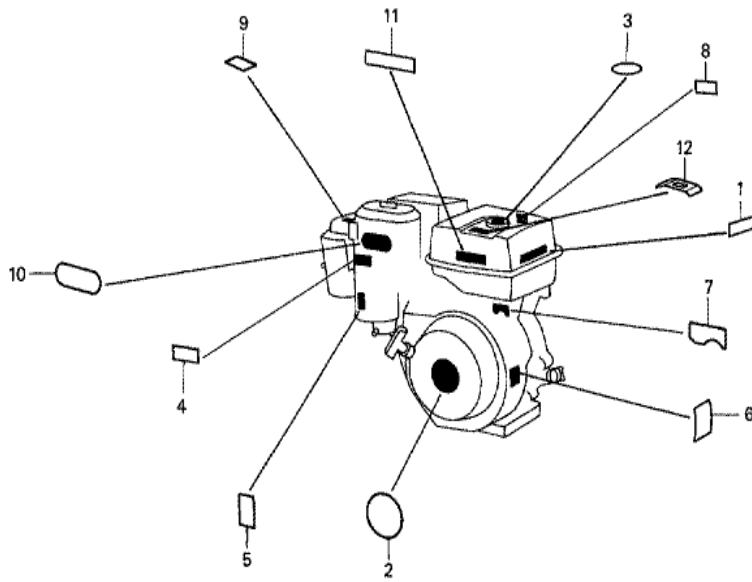

Ref	Partnumber	Description	GX240	Serial Numbers
001	13331-357-000	KEY, SPECIAL WOODRUFF, 25X18	1	
003	19511-ZE2-000	FAN, COOLING	1	
005	28451-ZE2-811	PULLEY COMP., STARTER	(1)	
007	31100-ZE2-000	FLYWHEEL COMP.	(1)	
011	90201-ZE3-790	NUT, SPECIAL, 16MM	1	

Ref	Partnumber	Description	GX240	Serial Numbers
001	16551-ZE2-000	ARM, GOVERNOR	1	
002	16555-ZE2-000	ROD, GOVERNOR	1	
003	16561-ZE2-000	SPRING, GOVERNOR (L=145.0MM) (WIRE DIAME	1	
004	16562-ZE2-000	SPRING, THROTTLE RETURN	1	
008	16570-ZE2-821	CONTROL ASSY. (REMOTE)	(1)	1519063
008	16570-ZE2-W20	CONTROL ASSY. (REMOTE)	(1)	1519064
009	16571-ZE2-000	LEVER, CONTROL	(1)	1519063
009	16571-ZE2-W00	LEVER, CONTROL	(1)	1519064
011	16574-ZE1-000	SPRING, LEVER	(1)	
012	16575-ZE2-000	WASHER, CONTROL LEVER	(1)	1519063
012	16575-ZE2-W00	WASHER, CONTROL LEVER	(1)	1519064
013	16576-891-000	HOLDER, CABLE	(1)	
014	16578-ZE1-000	SPACER, CONTROL LEVER	(1)	
<u>Ref</u>	<u>Partnumber</u>	<u>Description</u>	<u>GX240</u>	<u>Serial Numbers</u>
015	16581-ZE2-010	BASE COMP., CONTROL	(1)	1519063
015	16581-ZE2-W00	BASE COMP., CONTROL (###)	(1)	1519064
016	16584-883-300	SPRING, CONTROL ADJUSTING	(1)	
018	16592-883-310	SPRING, CABLE RETURN	(1)	
021	90013-883-000	BOLT, FLANGE, 6X12 (CT200)	2	
022	90015-ZE5-010	BOLT, GOVERNOR ARM	1	1094202
023	90114-SA0-000	NUT, SELF-LOCK, 6MM	(1)	1519064
024	90352-883-003	NUT, WING, 6MM	(1)	1519063
028	93500-050280A	SCREW, PAN, 5X28	(1)	
029	93500-050160A	SCREW, PAN, 5X16	(1)	1519064
029	93893-0501600	SCREW-WASHER, 5X16	(1)	1519063
030	94050-06000	NUT, FLANGE, 6MM	1	