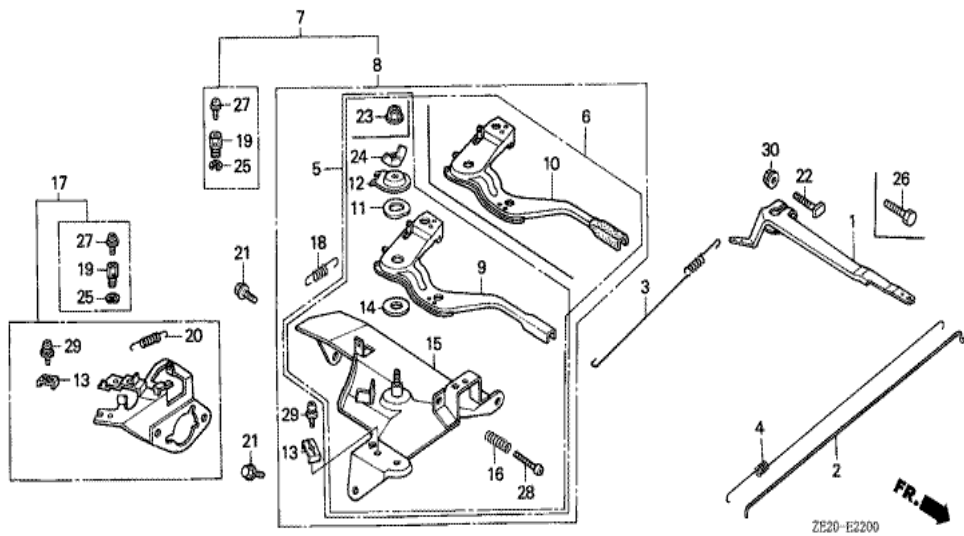

Ref	Partnumber	Description	GX240	Serial Numbers
001	13331-357-000	KEY, SPECIAL WOODRUFF, 25X18	1	
003	19511-ZE2-000	FAN, COOLING	1	
004	28451-ZE2-003	PULLEY, STARTER	(1)	
007	31100-ZE2-000	FLYWHEEL COMP.	(1)	
011	90201-ZE3-790	NUT, SPECIAL, 16MM	1	

Ref	Partnumber	Description	GX240	Serial Numbers
001	16551-ZE2-000	ARM, GOVERNOR	1	
002	16555-ZE2-000	ROD, GOVERNOR	1	
003	16561-ZE2-000	SPRING, GOVERNOR (L=145.0MM) (WIRE DIAME	1	
004	16562-ZE2-000	SPRING, THROTTLE RETURN	1	
008	16570-ZE2-821	CONTROL ASSY. (REMOTE)	(1)	1519063
008	16570-ZE2-W20	CONTROL ASSY. (REMOTE)	(1)	1519064
009	16571-ZE2-000	LEVER, CONTROL	(1)	1519063
009	16571-ZE2-W00	LEVER, CONTROL	(1)	1519064
011	16574-ZE1-000	SPRING, LEVER	(1)	
012	16575-ZE2-000	WASHER, CONTROL LEVER	(1)	1519063
012	16575-ZE2-W00	WASHER, CONTROL LEVER	(1)	1519064
013	16576-891-000	HOLDER, CABLE	(1)	
014	16578-ZE1-000	SPACER, CONTROL LEVER	(1)	
<u>Ref</u>	<u>Partnumber</u>	<u>Description</u>	<u>GX240</u>	<u>Serial Numbers</u>
015	16581-ZE2-000	BASE COMP., CONTROL	(1)	
015	16581-ZE2-010	BASE COMP., CONTROL	(1)	1519063
015	16581-ZE2-W00	BASE COMP., CONTROL (###)	(1)	1519064
016	16584-883-300	SPRING, CONTROL ADJUSTING	(1)	
018	16592-883-310	SPRING, CABLE RETURN	(1)	
021	90013-883-000	BOLT, FLANGE, 6X12 (CT200)	2	
022	90015-ZE5-010	BOLT, GOVERNOR ARM	1	1094202
023	90114-SA0-000	NUT, SELF-LOCK, 6MM	(1)	1519064
024	90352-883-003	NUT, WING, 6MM	(1)	1519063
026	92000-060220A	BOLT, HEX., 6X22	1	1094201
028	93500-050280A	SCREW, PAN, 5X28	(1)	
029	93500-050160A	SCREW, PAN, 5X16	(1)	1519064
029	93893-0501600	SCREW-WASHER, 5X16	(1)	1519063
030	94050-06000	NUT, FLANGE, 6MM	1	