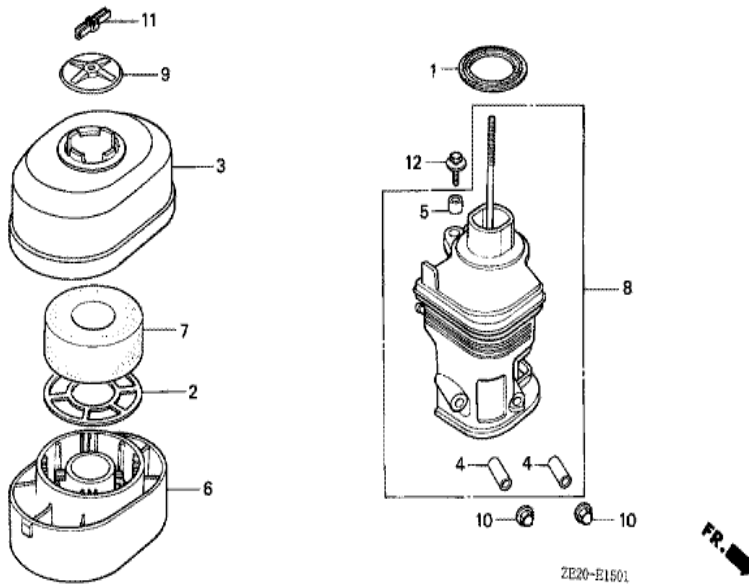

Ref	Partnumber	Description	GX240	Serial Numbers
001	16271-ZE2-000	PACKING, ELBOW	(1)	
002	17212-ZE2-810	GRID, AIR CLEANER (OIL BATH)	(1)	
003	17231-ZE2-810	COVER, AIR CLEANER (OIL BATH)	(1)	
004	17238-ZE2-300	COLLAR, AIR CLEANER	(2)	1095731
004	17238-ZE2-310	COLLAR, AIR CLEANER	(2)	1095732
005	17239-ZE1-000	COLLAR B, AIR CLEANER	(1)	
006	17402-ZE2-810	PAN, CLEANER OIL (OIL BATH)	(1)	
007	17403-ZE2-810	ELEMENT, AIR CLEANER (OIL BATH)	(1)	
008	17410-ZE2-000	ELBOW COMP., AIR CLEANER	(1)	1014240
008	17410-ZE2-010	ELBOW COMP., AIR CLEANER	1	1014241 1095731
008	17410-ZE2-020	ELBOW COMP., AIR CLEANER	(1)	1095732
009	17420-ZE2-000	CAP COMP., AIR CLEANER	(1)	
010	90201-415-000	NUT, CAP, 6MM	(2)	
Ref	Partnumber	Description	GX240	Serial Numbers
011	90203-PB2-000	NUT, AIR CLEANER COVER (DACRO COATING)	1	
012	93494-0602008	BOLT-WASHER, 6X20	(1)