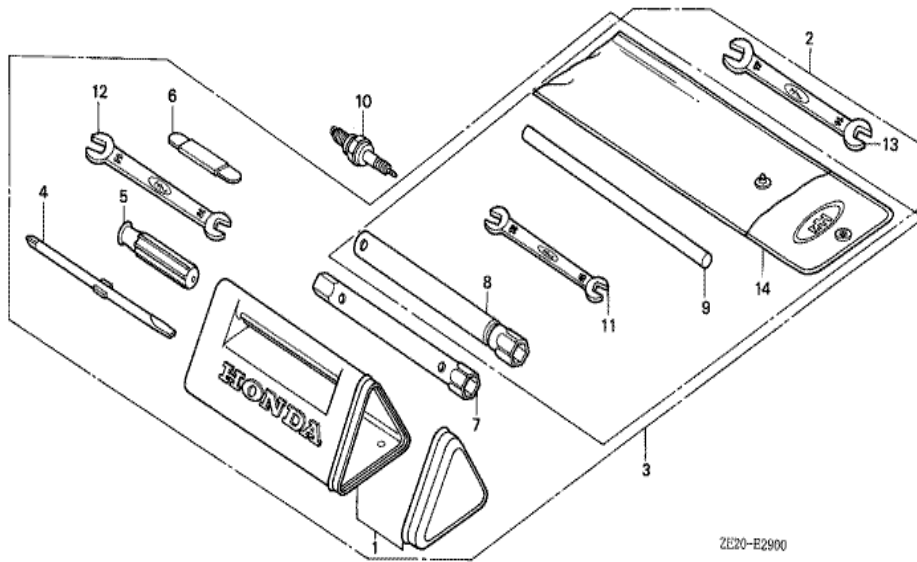

ZE20-E2900

<u>Ref</u>	<u>Partnumber</u>	<u>Description</u>	<u>GX240</u>	<u>Serial Numbers</u>
001	83501-ZF1-000	BOX, TOOL	1	
002	89000-ZE1-000	TOOL KIT	1	1106665
003	89001-ZF1-000	BAG SET, TOOL	1	1106665
004	89102-538-000	DRIVER, SCREW (NO.2 + -)	1	1094594
005	89103-538-000	GRIP	1	1094594
006	89210-ZF1-000	GAUGE ASSY., THICKNESS	1	1094594
007	89216-ZF1-000	WRENCH, BOX	1	1094594
008	89218-ZE1-000	WRENCH COMP., SPARK PLUG	1	1298646
009	89219-805-000	HANDLE, BOX WRENCH	(1)	
010	98079-56854	PLUG, SPARK (W20EP-U) (DENSO)	1	1094594
011	99001-10120	SPANNER, 10X12	(1)	
012	99001-10140	SPANNER, 10X14	1	1094594
013	99001-14170	SPANNER, 14X17	1	1148922
<u>Ref</u>	<u>Partnumber</u>	<u>Description</u>	<u>GX240</u>	<u>Serial Numbers</u>
014	99008-02300	BAG, TOOL, 230MM	(1)