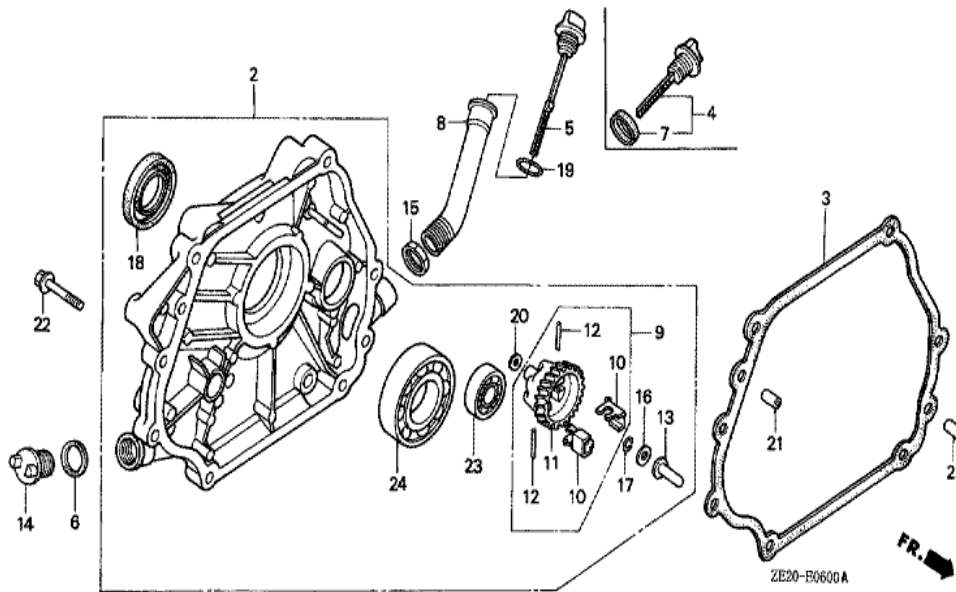

Ref	Partnumber	Description	GX240	Serial Numbers
001	16551-ZE2-000	ARM, GOVERNOR	1	
002	16555-ZE2-000	ROD, GOVERNOR	1	
003	16561-ZE2-000	SPRING, GOVERNOR (L=145.0MM) (WIRE DIAME	1	
004	16562-ZE2-000	SPRING, THROTTLE RETURN	1	
008	16570-ZE2-821	CONTROL ASSY. (REMOTE)	(1)	1519063
008	16570-ZE2-W20	CONTROL ASSY. (REMOTE)	(1)	1519064
009	16571-ZE2-000	LEVER, CONTROL	(1)	1519063
009	16571-ZE2-W00	LEVER, CONTROL	(1)	1519064
011	16574-ZE1-000	SPRING, LEVER	(1)	
012	16575-ZE2-000	WASHER, CONTROL LEVER	(1)	1519063
012	16575-ZE2-W00	WASHER, CONTROL LEVER	(1)	1519064
013	16576-891-000	HOLDER, CABLE	(1)	
014	16578-ZE1-000	SPACER, CONTROL LEVER	(1)	
<u>Ref</u>	<u>Partnumber</u>	<u>Description</u>	<u>GX240</u>	<u>Serial Numbers</u>
015	16581-ZE2-000	BASE COMP., CONTROL	(1)	
015	16581-ZE2-010	BASE COMP., CONTROL	(1)	1519063
015	16581-ZE2-W00	BASE COMP., CONTROL (###)	(1)	1519064
016	16584-883-300	SPRING, CONTROL ADJUSTING	(1)	
018	16592-883-310	SPRING, CABLE RETURN	(1)	
021	90013-883-000	BOLT, FLANGE, 6X12 (CT200)	2	
022	90015-ZE5-010	BOLT, GOVERNOR ARM	1	1094202
023	90114-SA0-000	NUT, SELF-LOCK, 6MM	(1)	1519064
024	90352-883-003	NUT, WING, 6MM	(1)	1519063
026	92000-060220A	BOLT, HEX., 6X22	1	1094201
028	93500-050280A	SCREW, PAN, 5X28	(1)	
029	93500-050160A	SCREW, PAN, 5X16	(1)	1519064
029	93893-0501600	SCREW-WASHER, 5X16	(1)	1519063
030	94050-06000	NUT, FLANGE, 6MM	1	

ZE20-E0300

Ref	Partnumber	Description	GX240	Serial Numbers
001	120A0-ZE2-010	BARREL ASSY., CYLINDER (STD.)	(1)	
001	120A0-ZE2-020	BARREL ASSY., CYLINDER (STD.)	(1)	1487105
001	120A0-ZE2-030	BARREL ASSY., CYLINDER (STD.)	(1)	1487106
003	16541-ZE2-000	SHAFT, GOVERNOR ARM	1	
006	90131-883-000	BOLT, DRAIN PLUG, 12X15	2	
007	90446-KE1-000	WASHER, 8.2X17X0.8	1	
008	90601-ZE2-000	WASHER, DRAIN PLUG, 12MM	2	1518601
008	94109-12000	WASHER, DRAIN PLUG, 12MM	2	1518602
009	90801-ZE2-003	PLUG, SEALING (RUBBER 10MM)	1	
010	91201-890-003	OIL SEAL, 30X46X8	(1)	
011	91203-952-771	OIL SEAL, 8X14X5	1	
014	94251-08000	PIN, LOCK, 8MM	1	