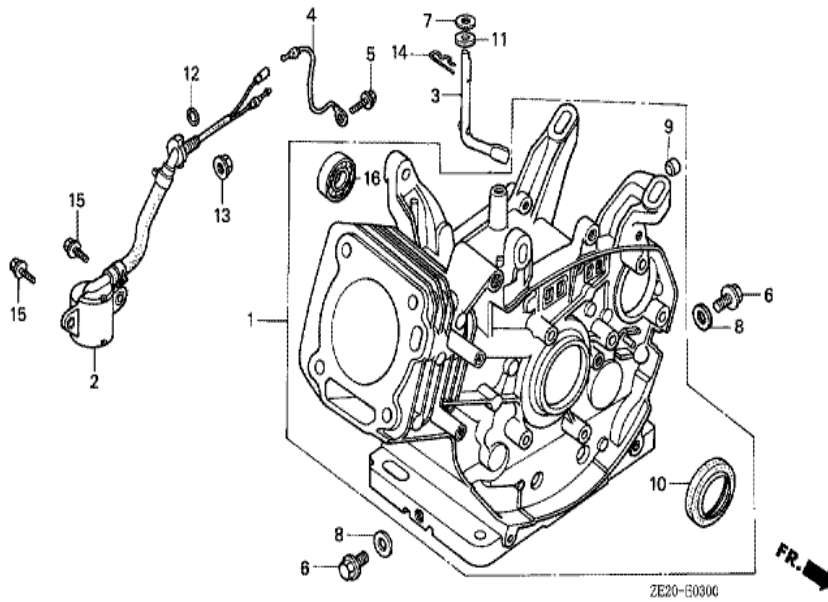

ZE20-E0300

Ref	Partnumber	Description	GX240	Serial Numbers
001	120A0-ZE2-010	BARREL ASSY., CYLINDER (STD.)	(1)	
001	120A0-ZE2-020	BARREL ASSY., CYLINDER (STD.)	(1)	1487105
001	120A0-ZE2-030	BARREL ASSY., CYLINDER (STD.)	(1)	1487106
003	16541-ZE2-000	SHAFT, GOVERNOR ARM	1	
006	90131-883-000	BOLT, DRAIN PLUG, 12X15	2	
007	90446-KE1-000	WASHER, 8.2X17X0.8	1	
008	90601-ZE2-000	WASHER, DRAIN PLUG, 12MM	2	1518601
008	94109-12000	WASHER, DRAIN PLUG, 12MM	2	1518602
009	90801-ZE2-003	PLUG, SEALING (RUBBER 10MM)	1	
010	91201-890-003	OIL SEAL, 30X46X8	(1)	
011	91203-952-771	OIL SEAL, 8X14X5	1	
014	94251-08000	PIN, LOCK, 8MM	1