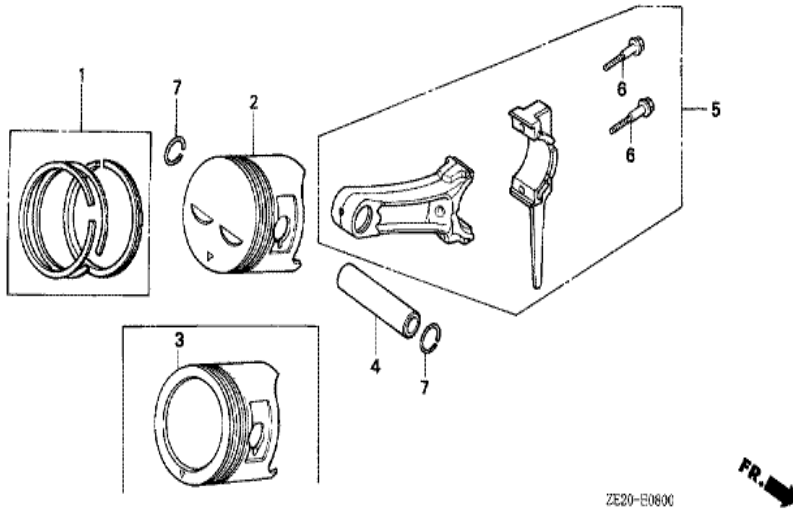

ZE20-E0600

FR. →

<u>Ref</u>	<u>Partnumber</u>	<u>Description</u>	<u>GX240</u>	<u>Serial Numbers</u>
001	13010-ZE2-003	RING SET, PISTON (STD.) (NIPPON)	1	1281053
001	13010-ZE2-004	RING SET, PISTON (STD.) (TEIKOKU)	1	1281053
001	13010-ZE2-013	RING SET, PISTON (STD.) (NIPPON)	1	1242765
001	13010-ZE2-014	RING SET, PISTON (STD.) (TEIKOKU)	1	1281054
001	13011-ZE2-003	RING SET, PISTON (0.25) (NIPPON)	(1)	1281053
001	13011-ZE2-004	RING SET, PISTON (0.25) (TEIKOKU)	(1)	1281053
001	13011-ZE2-013	RING SET, PISTON (0.25) (NIPPON)	(1)	
001	13011-ZE2-014	RING SET, PISTON (0.25) (TEIKOKU)	(1)	1281054
001	13012-ZE2-003	RING SET, PISTON (0.50) (NIPPON)	(1)	1281053
001	13012-ZE2-004	RING SET, PISTON (0.50) (TEIKOKU)	(1)	1281053
001	13012-ZE2-013	RING SET, PISTON (0.50) (NIPPON)	(1)	1281054
001	13012-ZE2-014	RING SET, PISTON (0.50) (TEIKOKU)	(1)	1281054
001	13013-ZE2-003	RING SET, PISTON (0.75) (NIPPON)	(1)	1242764
<u>Ref</u>	<u>Partnumber</u>	<u>Description</u>	<u>GX240</u>	<u>Serial Numbers</u>
001	13013-ZE2-004	RING SET, PISTON (0.75) (TEIKOKU)	(1)	1281053
001	13013-ZE2-013	RING SET, PISTON (0.75) (NIPPON)	(1)	1281054
001	13013-ZE2-014	RING SET, PISTON (0.75) (TEIKOKU)	(1)	1281054
003	13101-ZE2-810	PISTON (STD.)	1	1263002
003	13101-ZE2-811	PISTON (STD.)	1	1263003
003	13102-ZE2-810	PISTON (0.25)	(1)	1263002
003	13102-ZE2-811	PISTON (0.25)	(1)	1263003
003	13103-ZE2-810	PISTON (0.50)	(1)	1263002
003	13103-ZE2-811	PISTON (0.50)	(1)	1263003
003	13104-ZE2-810	PISTON (0.75)	(1)	1263002
003	13104-ZE2-811	PISTON (0.75)	(1)	1263003
004	13111-ZE2-000	PIN, PISTON	1	
005	13200-ZE2-000	ROD ASSY., CONNECTING (STD.)	1	
005	13200-ZE2-305	ROD ASSY., CONNECTING (0.25 UNDER SIZE)	(1)	
006	90001-ZE8-000	BOLT, CONNECTING ROD	2	
007	90551-ZE1-000	CLIP, PISTON PIN, 18MM	2