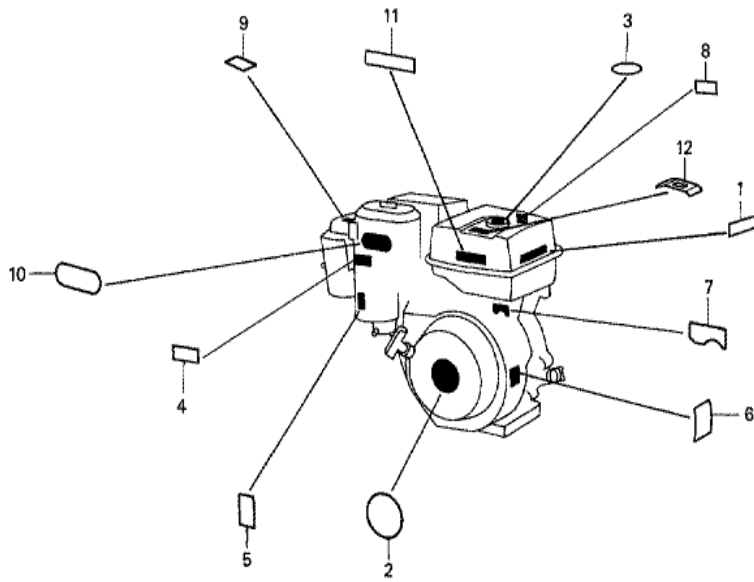

Ref	Partnumber	Description	GX240	Serial Numbers
001	13331-357-000	KEY, SPECIAL WOODRUFF, 25X18	1	
003	19511-ZE2-000	FAN, COOLING	1	
004	28451-ZE2-003	PULLEY, STARTER	(1)	
007	31100-ZE2-000	FLYWHEEL COMP.	(1)	
011	90201-ZE3-790	NUT, SPECIAL, 16MM	1	

Ref	Partnumber	Description	GX240	Serial Numbers
001	16551-ZE2-000	ARM, GOVERNOR	1	
002	16555-ZE2-000	ROD, GOVERNOR	1	
003	16561-ZE2-000	SPRING, GOVERNOR (L=145.0MM) (WIRE DIAME	1	
004	16562-ZE2-000	SPRING, THROTTLE RETURN	1	
008	16570-ZE2-821	CONTROL ASSY. (REMOTE)	(1)	1519063
008	16570-ZE2-W20	CONTROL ASSY. (REMOTE)	(1)	1519064
009	16571-ZE2-000	LEVER, CONTROL	(1)	1519063
009	16571-ZE2-W00	LEVER, CONTROL	(1)	1519064
011	16574-ZE1-000	SPRING, LEVER	(1)	
012	16575-ZE2-000	WASHER, CONTROL LEVER	(1)	1519063
012	16575-ZE2-W00	WASHER, CONTROL LEVER	(1)	1519064
013	16576-891-000	HOLDER, CABLE	(1)	
014	16578-ZE1-000	SPACER, CONTROL LEVER	(1)	
<u>Ref</u>	<u>Partnumber</u>	<u>Description</u>	<u>GX240</u>	<u>Serial Numbers</u>
015	16581-ZE2-000	BASE COMP., CONTROL	(1)	
015	16581-ZE2-010	BASE COMP., CONTROL	(1)	1519063
015	16581-ZE2-W00	BASE COMP., CONTROL (###)	(1)	1519064
016	16584-883-300	SPRING, CONTROL ADJUSTING	(1)	
018	16592-883-310	SPRING, CABLE RETURN	(1)	
021	90013-883-000	BOLT, FLANGE, 6X12 (CT200)	2	
022	90015-ZE5-010	BOLT, GOVERNOR ARM	1	1094202
023	90114-SA0-000	NUT, SELF-LOCK, 6MM	(1)	1519064
024	90352-883-003	NUT, WING, 6MM	(1)	1519063
026	92000-060220A	BOLT, HEX., 6X22	1	1094201
028	93500-050280A	SCREW, PAN, 5X28	(1)	
029	93500-050160A	SCREW, PAN, 5X16	(1)	1519064
029	93893-0501600	SCREW-WASHER, 5X16	(1)	1519063
030	94050-06000	NUT, FLANGE, 6MM	1	