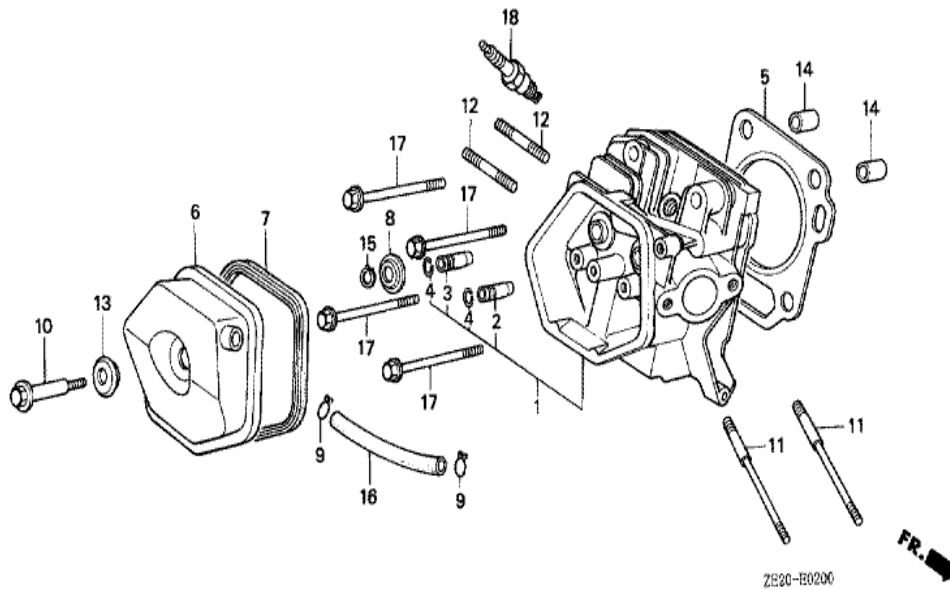

<u>Ref</u>	<u>Partnumber</u>	<u>Description</u>	<u>GX240</u>	<u>Serial Numbers</u>
001	122A0-ZE2-000	HEAD COMP., CYLINDER	1	1000440
001	122A0-ZE2-010	HEAD COMP., CYLINDER	1	1000441 1003216
001	122A0-ZE2-020	HEAD COMP., CYLINDER	1	1003217 1014289
001	122A0-ZE2-030	HEAD COMP., CYLINDER	1	
002	12204-ZE2-305	GUIDE, IN. VALVE (O.S.)	(1)	1000440
002	12204-ZE2-315	GUIDE, IN. VALVE (OS)	(1)	1000441
003	12205-ZE2-305	GUIDE, EX. VALVE (OS)	(1)	
004	12216-ZE2-300	CLIP, VALVE GUIDE	2	
005	12251-ZE2-000	GASKET, CYLINDER HEAD	1	
006	12310-ZE2-000	COVER COMP., HEAD	1	1014289
006	12310-ZE2-010	COVER COMP., HEAD	1	1014290
007	12391-ZE2-000	PACKING, HEAD COVER	1	1086328
007	12391-ZE2-010	PACKING, HEAD COVER	1	1086329
<u>Ref</u>	<u>Partnumber</u>	<u>Description</u>	<u>GX240</u>	<u>Serial Numbers</u>
008	14775-ZE2-010	SEAT, VALVE SPRING	1	
010	90014-ZE2-000	BOLT, HEAD COVER	1	
011	90042-ZE2-000	BOLT, STUD, 8X123	2	
012	90047-ZE2-000	BOLT, STUD, 8X47	2	
013	90441-ZE2-000	WASHER COMP., HEAD COVER	1	1069849
013	90441-ZE2-010	WASHER COMP., HEAD COVER	1	1069850
014	94301-12200	DOWEL PIN, 12X20	2	
015	94510-11000	CIRCLIP, EXTERNAL, 11MM	1	
016	95005-1110530	TUBE, 11X105 (95005-11001-30M)	1	1014290
016	95005-8010030	TUBE, 8X100 (95005-80001-30M)	1	1014289
017	95725-1008000	BOLT, FLANGE, 10X80	4	
018	98079-55854	PLUG, SPARK (W16EP-U) (DENSO)	(1)	
018	98079-56841	PLUG, SPARK (BP6ES) (NGK)	(1)	
018	98079-56854	PLUG, SPARK (W20EP-U) (DENSO)	(1)