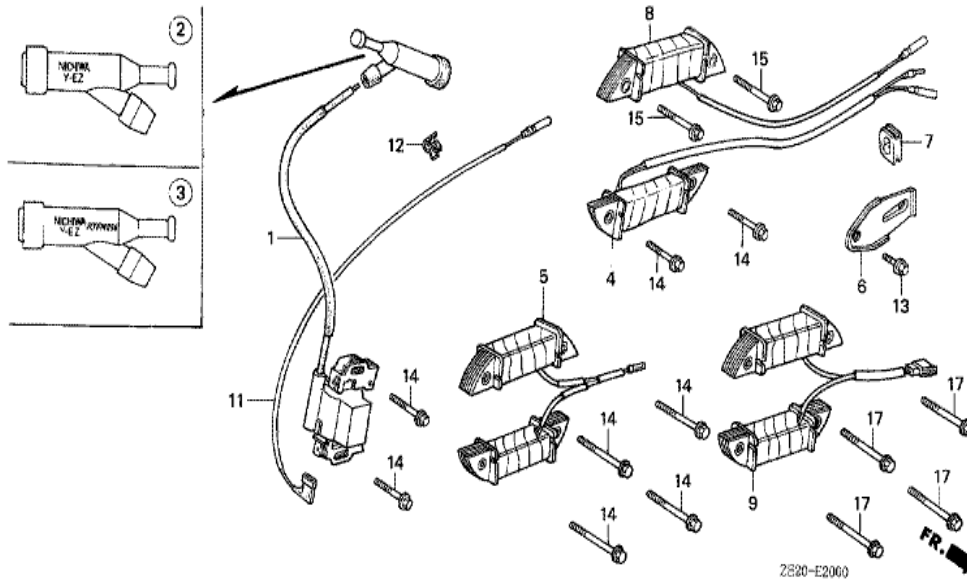

Ref	Partnumber	Description	GX240	Serial Numbers
001	30500-ZE2-003	COIL ASSY., IGNITION	(1)	1512433
001	30500-ZE2-013	COIL ASSY., IGNITION	1	1512434
002	30600-ZE1-013	TERMINAL ASSY., HIGH TENSION (NICHIIWA Y-	(1)	
		GROMMET, CORD	1	
011	36101-ZE1-010	CORD, STOP SWITCH (370MM)	1	1512434
011	36101-ZE2-000	CORD, STOP SWITCH	(1)	1512433
012	36103-ZE1-000	HOLDER, STOP SWITCH CORD	2	1487105