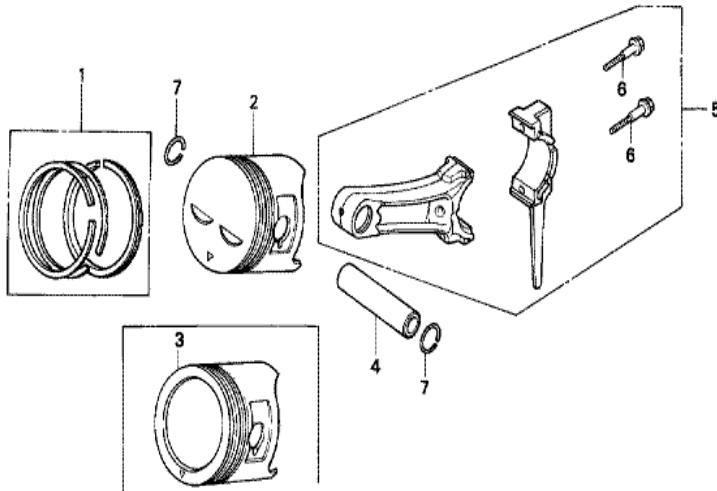

ZE20-E0600

<u>Ref</u>	<u>Partnumber</u>	<u>Description</u>	<u>GX240</u>	<u>Serial Numbers</u>
001	13010-ZE2-003	RING SET, PISTON (STD.) (NIPPON)	1	1281053
001	13010-ZE2-004	RING SET, PISTON (STD.) (TEIKOKU)	1	1281053
001	13010-ZE2-013	RING SET, PISTON (STD.) (NIPPON)	1	1242765
001	13010-ZE2-014	RING SET, PISTON (STD.) (TEIKOKU)	1	1281054
001	13011-ZE2-003	RING SET, PISTON (0.25) (NIPPON)	(1)	1281053
001	13011-ZE2-004	RING SET, PISTON (0.25) (TEIKOKU)	(1)	1281053
001	13011-ZE2-013	RING SET, PISTON (0.25) (NIPPON)	(1)	
001	13011-ZE2-014	RING SET, PISTON (0.25) (TEIKOKU)	(1)	1281054
001	13012-ZE2-003	RING SET, PISTON (0.50) (NIPPON)	(1)	1281053
001	13012-ZE2-004	RING SET, PISTON (0.50) (TEIKOKU)	(1)	1281053
001	13012-ZE2-013	RING SET, PISTON (0.50) (NIPPON)	(1)	1281054
001	13012-ZE2-014	RING SET, PISTON (0.50) (TEIKOKU)	(1)	1281054
001	13013-ZE2-003	RING SET, PISTON (0.75) (NIPPON)	(1)	1242764
<u>Ref</u>	<u>Partnumber</u>	<u>Description</u>	<u>GX240</u>	<u>Serial Numbers</u>
001	13013-ZE2-004	RING SET, PISTON (0.75) (TEIKOKU)	(1)	1281053
001	13013-ZE2-013	RING SET, PISTON (0.75) (NIPPON)	(1)	1281054
001	13013-ZE2-014	RING SET, PISTON (0.75) (TEIKOKU)	(1)	1281054
003	13101-ZE2-810	PISTON (STD.)	1	1263002
003	13101-ZE2-811	PISTON (STD.)	1	1263003
003	13102-ZE2-810	PISTON (0.25)	(1)	1263002
003	13102-ZE2-811	PISTON (0.25)	(1)	1263003
003	13103-ZE2-810	PISTON (0.50)	(1)	1263002
003	13103-ZE2-811	PISTON (0.50)	(1)	1263003
003	13104-ZE2-810	PISTON (0.75)	(1)	1263002
003	13104-ZE2-811	PISTON (0.75)	(1)	1263003
004	13111-ZE2-000	PIN, PISTON	1	
005	13200-ZE2-000	ROD ASSY., CONNECTING (STD.)	1	
005	13200-ZE2-305	ROD ASSY., CONNECTING (0.25 UNDER SIZE)	(1)	
006	90001-ZE8-000	BOLT, CONNECTING ROD	2	
007	90551-ZE1-000	CLIP, PISTON PIN, 18MM	2