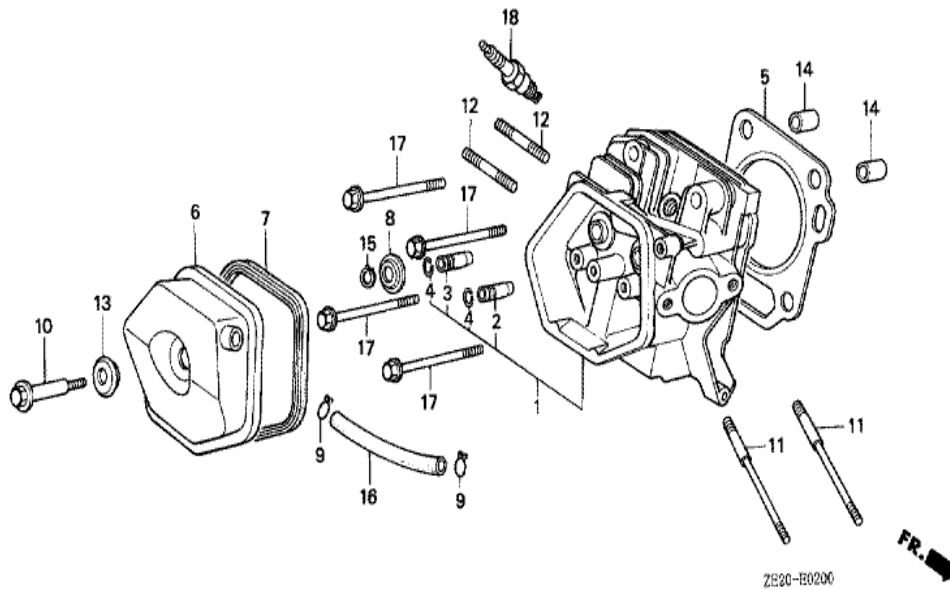

<u>Ref</u>	<u>Partnumber</u>	<u>Description</u>	<u>GX240</u>	<u>Serial Numbers</u>
001	122A0-ZE2-000	HEAD COMP., CYLINDER	1	1000440
001	122A0-ZE2-010	HEAD COMP., CYLINDER	1	1000441 1003216
001	122A0-ZE2-020	HEAD COMP., CYLINDER	1	1003217 1014289
001	122A0-ZE2-030	HEAD COMP., CYLINDER	1	
002	12204-ZE2-305	GUIDE, IN. VALVE (O.S.)	(1)	1000440
002	12204-ZE2-315	GUIDE, IN. VALVE (OS)	(1)	1000441
003	12205-ZE2-305	GUIDE, EX. VALVE (OS)	(1)	
004	12216-ZE2-300	CLIP, VALVE GUIDE	2	
005	12251-ZE2-000	GASKET, CYLINDER HEAD	1	
006	12310-ZE2-000	COVER COMP., HEAD	1	1014289
006	12310-ZE2-010	COVER COMP., HEAD	1	1014290
007	12391-ZE2-000	PACKING, HEAD COVER	1	1086328
007	12391-ZE2-010	PACKING, HEAD COVER	1	1086329
<u>Ref</u>	<u>Partnumber</u>	<u>Description</u>	<u>GX240</u>	<u>Serial Numbers</u>
008	14775-ZE2-010	SEAT, VALVE SPRING	1	
010	90014-ZE2-000	BOLT, HEAD COVER	1	
011	90042-ZE2-000	BOLT, STUD, 8X123	2	
012	90047-ZE2-000	BOLT, STUD, 8X47	2	
013	90441-ZE2-000	WASHER COMP., HEAD COVER	1	1069849
013	90441-ZE2-010	WASHER COMP., HEAD COVER	1	1069850
014	94301-12200	DOWEL PIN, 12X20	2	
015	94510-11000	CIRCLIP, EXTERNAL, 11MM	1	
016	95005-1110530	TUBE, 11X105 (95005-11001-30M)	1	1014290
016	95005-8010030	TUBE, 8X100 (95005-80001-30M)	1	1014289
017	95725-1008000	BOLT, FLANGE, 10X80	4	
018	98079-55841	PLUG, SPARK (BP5ES) (NGK)	(1)	
018	98079-55854	PLUG, SPARK (W16EP-U) (DENSO)	(1)	
018	98079-56841	PLUG, SPARK (BP6ES) (NGK)	(1)	
018	98079-56854	PLUG, SPARK (W20EP-U) (DENSO)	(1)