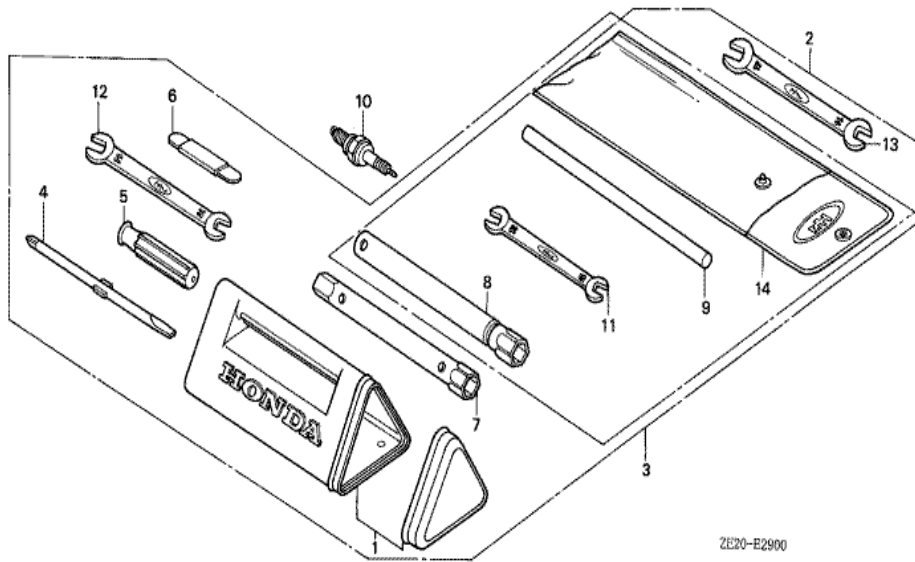

ZE20-E2900

Ref	Partnumber	Description	GX240	Serial Numbers
001	83501-ZF1-000	BOX, TOOL	1	
003	89001-ZF1-000	BAG SET, TOOL	1	1106665
004	89102-538-000	DRIVER, SCREW (NO.2 + -)	1	1094594
005	89103-538-000	GRIP	1	1094594
006	89210-ZF1-000	GAUGE ASSY., THICKNESS	1	1094594
007	89216-ZF1-000	WRENCH, BOX	1	1094594
008	89218-ZE1-000	WRENCH COMP., SPARK PLUG	1	1298646
010	98079-56841	PLUG, SPARK (BP6ES) (NGK)	1	1094594
010	98079-56854	PLUG, SPARK (W20EP-U) (DENSO)	1	1094594
012	99001-10140	SPANNER, 10X14	1	1094594