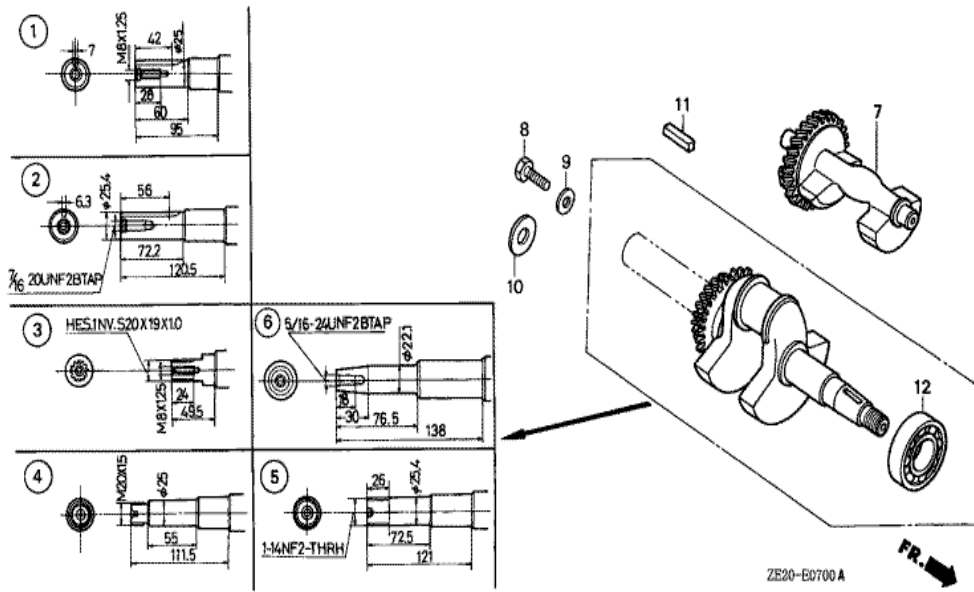

Ref	Partnumber	Description	GX240	Serial Numbers
002	13310-ZE2-600	CRANKSHAFT COMP.	1	1494214
002	13310-ZE2-601	CRANKSHAFT COMP.	1	1494215
011	90745-ZE2-600	KEY, 6.3X6.3X43	(1)	
012	96100-6206000	BEARING, RADIAL BALL, 6206	1