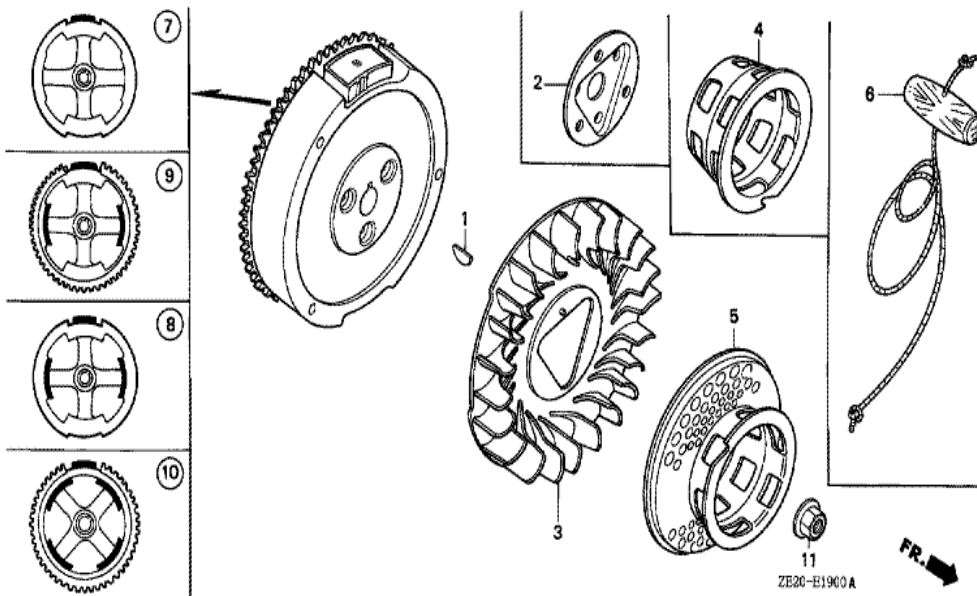

Ref	Partnumber	Description	GX240	Serial Numbers
001	13331-357-000	KEY, SPECIAL WOODRUFF, 25X18	1	
003	19511-ZE2-000	FAN, COOLING	1	
004	28451-ZE2-003	PULLEY, STARTER	(1)	
007	31100-ZE2-000	FLYWHEEL COMP.	(1)	
011	90201-ZE3-790	NUT, SPECIAL, 16MM	1