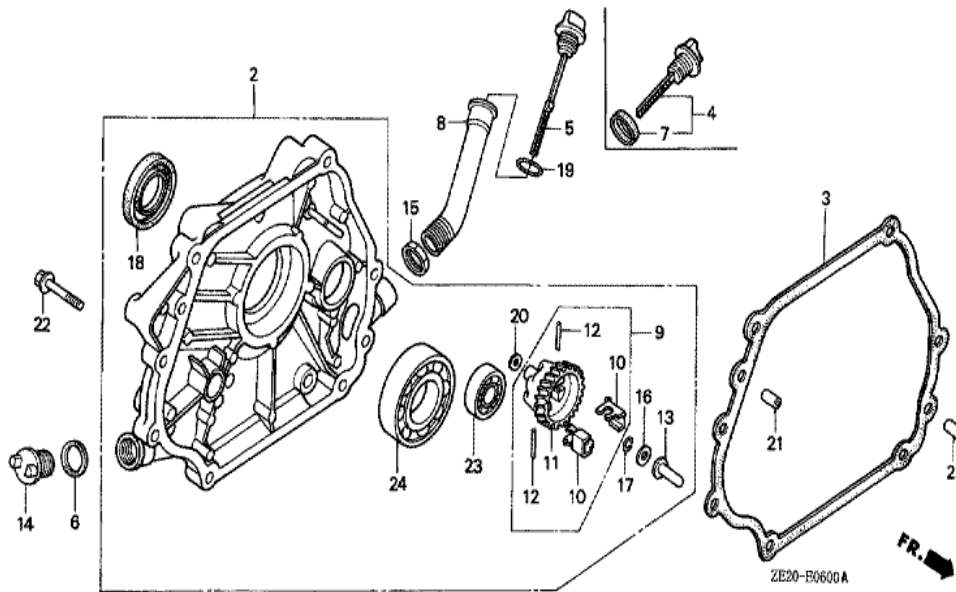

ZE20-E2800

Ref	Partnumber	Description	GX240	Serial Numbers
002	87521-ZE2-810	EMBLEM	(1)	
003	87522-ZE1-810	MARK, CAUTION	(1)	
005	87528-ZE2-810	MARK, CHOKE (ORANGE)	(1)	

ZE20-E2900

Ref	Partnumber	Description	GX240	Serial Numbers
001	83501-ZF1-000	BOX, TOOL	1	
003	89001-ZF1-000	BAG SET, TOOL	1	1106665
004	89102-538-000	DRIVER, SCREW (NO.2 + -)	1	1094594
005	89103-538-000	GRIP	1	1094594
006	89210-ZF1-000	GAUGE ASSY., THICKNESS	1	1094594
007	89216-ZF1-000	WRENCH, BOX	1	1094594
008	89218-ZE1-000	WRENCH COMP., SPARK PLUG	1	1298646
010	98079-56841	PLUG, SPARK (BP6ES) (NGK)	1	1094594
010	98079-56854	PLUG, SPARK (W20EP-U) (DENSO)	1	1094594
012	99001-10140	SPANNER, 10X14	1	1094594

ZE20-E0300

FR. →

Ref	Partnumber	Description	GX240	Serial Numbers
001	120A0-ZE2-010	BARREL ASSY., CYLINDER (STD.)	(1)	
001	120A0-ZE2-020	BARREL ASSY., CYLINDER (STD.)	(1)	1487105
001	120A0-ZE2-030	BARREL ASSY., CYLINDER (STD.)	(1)	1487106
003	16541-ZE2-000	SHAFT, GOVERNOR ARM	1	
006	90131-883-000	BOLT, DRAIN PLUG, 12X15	2	
007	90446-KE1-000	WASHER, 8.2X17X0.8	1	
008	90601-ZE2-000	WASHER, DRAIN PLUG, 12MM	2	1518601
008	94109-12000	WASHER, DRAIN PLUG, 12MM	2	1518602
009	90801-ZE2-003	PLUG, SEALING (RUBBER 10MM)	1	
010	91201-890-003	OIL SEAL, 30X46X8	(1)	
011	91203-952-771	OIL SEAL, 8X14X5	1	
014	94251-08000	PIN, LOCK, 8MM	1	