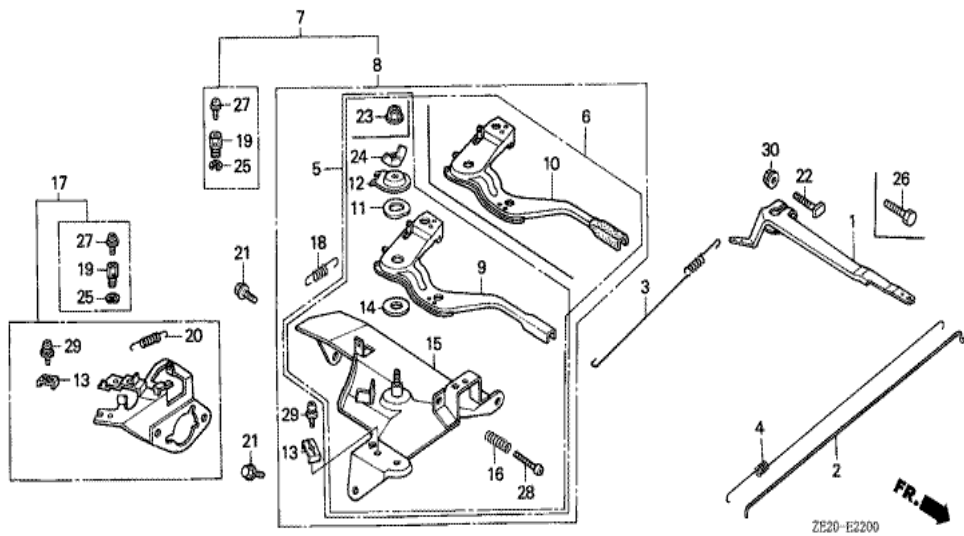

<u>Ref</u>	<u>Partnumber</u>	<u>Description</u>	<u>GX240</u>	<u>Serial Numbers</u>
001	16551-ZE2-000	ARM, GOVERNOR	1	
002	16555-ZE2-000	ROD, GOVERNOR	1	
003	16561-ZE2-000	SPRING, GOVERNOR (L=145.0MM) (WIRE DIAME	1	
004	16562-ZE2-000	SPRING, THROTTLE RETURN	1	
005	16570-ZE2-010	CONTROL ASSY.	(1)	1519063
005	16570-ZE2-W00	CONTROL ASSY.	(1)	1519064
009	16571-ZE2-000	LEVER, CONTROL	(1)	1519063
009	16571-ZE2-W00	LEVER, CONTROL	(1)	1519064
011	16574-ZE1-000	SPRING, LEVER	(1)	
012	16575-ZE2-000	WASHER, CONTROL LEVER	(1)	1519063
012	16575-ZE2-W00	WASHER, CONTROL LEVER	(1)	1519064
014	16578-ZE1-000	SPACER, CONTROL LEVER	(1)	
015	16581-ZE2-000	BASE COMP., CONTROL	(1)	
<u>Ref</u>	<u>Partnumber</u>	<u>Description</u>	<u>GX240</u>	<u>Serial Numbers</u>
015	16581-ZE2-010	BASE COMP., CONTROL	(1)	1519063
015	16581-ZE2-W00	BASE COMP., CONTROL (###)	(1)	1519064
016	16584-883-300	SPRING, CONTROL ADJUSTING	(1)	
021	90013-883-000	BOLT, FLANGE, 6X12 (CT200)	2	
022	90015-ZE5-010	BOLT, GOVERNOR ARM	1	1094202
023	90114-SA0-000	NUT, SELF-LOCK, 6MM	(1)	1519064
024	90352-883-003	NUT, WING, 6MM	(1)	1519063
026	92000-060220A	BOLT, HEX., 6X22	1	1094201
028	93500-050280A	SCREW, PAN, 5X28	(1)	
030	94050-06000	NUT, FLANGE, 6MM	1