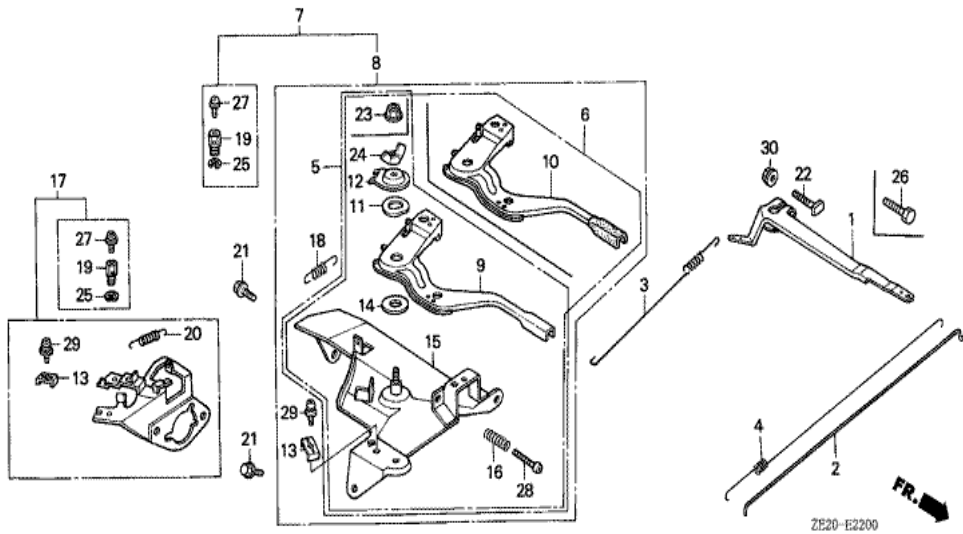

Ref	Partnumber	Description	GX240	Serial Numbers	
001	16551-ZE2-000	ARM, GOVERNOR	1		
002	16555-ZE2-000	ROD, GOVERNOR	1		
003	16561-ZE2-000	SPRING, GOVERNOR (L=145.0MM) (WIRE DIAME	1		
004	16562-ZE2-000	SPRING, THROTTLE RETURN	1		
005	16570-ZE2-010	CONTROL ASSY.	(1)	1519063	
005	16570-ZE2-W00	CONTROL ASSY.	(1)	1519064	
009	16571-ZE2-000	LEVER, CONTROL	(1)	1519063	
009	16571-ZE2-W00	LEVER, CONTROL	(1)	1519064	
011	16574-ZE1-000	SPRING, LEVER	(1)		
012	16575-ZE2-000	WASHER, CONTROL LEVER	(1)	1519063	
012	16575-ZE2-W00	WASHER, CONTROL LEVER	(1)	1519064	
014	16578-ZE1-000	SPACER, CONTROL LEVER	(1)		
015	16581-ZE2-000	BASE COMP., CONTROL	(1)		
	<u>Ref</u>	<u>Partnumber</u>	<u>Description</u>	<u>GX240</u>	<u>Serial Numbers</u>
015	16581-ZE2-010	BASE COMP., CONTROL	(1)	1519063	
015	16581-ZE2-W00	BASE COMP., CONTROL (###)	(1)	1519064	
016	16584-883-300	SPRING, CONTROL ADJUSTING	(1)		
021	90013-883-000	BOLT, FLANGE, 6X12 (CT200)	2		
022	90015-ZE5-010	BOLT, GOVERNOR ARM	1	1094202	
023	90114-SA0-000	NUT, SELF-LOCK, 6MM	(1)	1519064	
024	90352-883-003	NUT, WING, 6MM	(1)	1519063	
026	92000-060220A	BOLT, HEX., 6X22	1	1094201	
028	93500-050280A	SCREW, PAN, 5X28	(1)		
030	94050-06000	NUT, FLANGE, 6MM	1