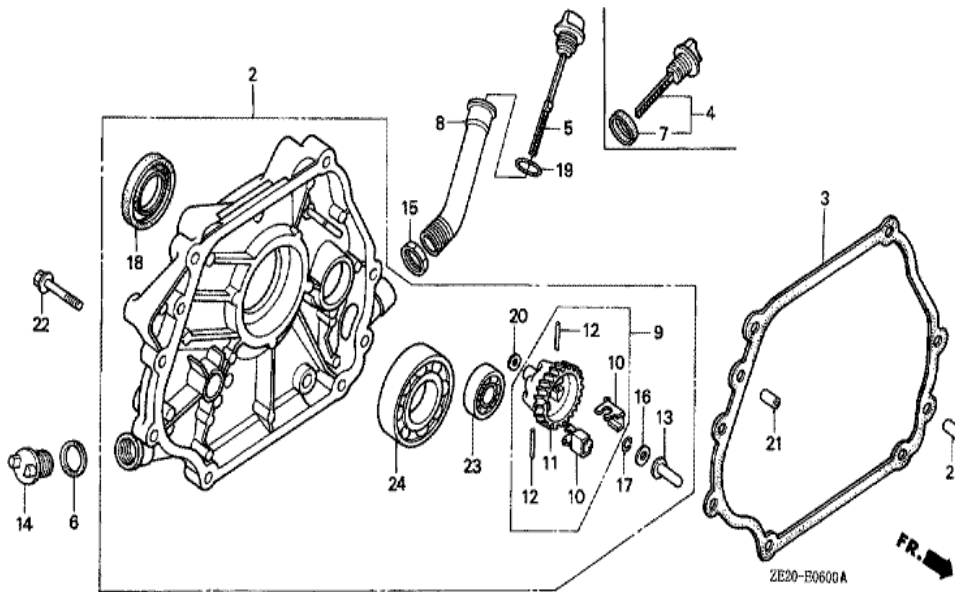

ZE20-E2800

Ref	Partnumber	Description	GX240	Serial Numbers
002	87521-ZE2-810	EMBLEM	(1)	
003	87522-ZE1-810	MARK, CAUTION	(1)	
005	87528-ZE2-810	MARK, CHOKE (ORANGE)	(1)	

ZE20-E0300

Ref	Partnumber	Description	GX240	Serial Numbers
001	120A0-ZE2-010	BARREL ASSY., CYLINDER (STD.)	(1)	
001	120A0-ZE2-020	BARREL ASSY., CYLINDER (STD.)	(1)	1487105
001	120A0-ZE2-030	BARREL ASSY., CYLINDER (STD.)	(1)	1487106
003	16541-ZE2-000	SHAFT, GOVERNOR ARM	1	
006	90131-883-000	BOLT, DRAIN PLUG, 12X15	2	
007	90446-KE1-000	WASHER, 8.2X17X0.8	1	
008	90601-ZE2-000	WASHER, DRAIN PLUG, 12MM	2	1518601
008	94109-12000	WASHER, DRAIN PLUG, 12MM	2	1518602
009	90801-ZE2-003	PLUG, SEALING (RUBBER 10MM)	1	
010	91201-890-003	OIL SEAL, 30X46X8	(1)	
011	91203-952-771	OIL SEAL, 8X14X5	1	
014	94251-08000	PIN, LOCK, 8MM	1	