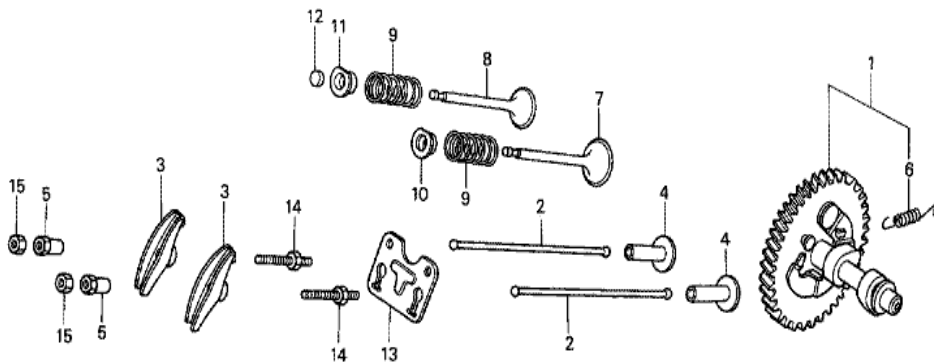

ZE20-E0900

<u>Ref</u>	<u>Partnumber</u>	<u>Description</u>	<u>GX240</u>	<u>Serial Numbers</u>
001	14100-ZE2-010	CAMSHAFT ASSY.	1	1494214
001	14100-ZE2-020	CAMSHAFT ASSY.	1	1494215
002	14410-ZE2-013	ROD, PUSH	2	
003	14431-ZE2-010	ARM, VALVE ROCKER	2	
004	14441-ZE2-000	LIFTER, VALVE	2	
005	14451-ZE1-003	PIVOT, ROCKER ARM	2	
006	14568-ZE1-000	SPRING, WEIGHT RETURN	1	
007	14711-ZE2-000	VALVE, IN.	1	
008	14721-ZE2-000	VALVE, EX.	(1)	
009	14751-ZE2-003	SPRING, VALVE	2	
010	14771-ZE2-000	RETAINER, IN. VALVE SPRING	1	
011	14773-ZE2-000	RETAINER, EX. VALVE SPRING	1	
012	14781-ZE2-000	ROTATOR, VALVE	1	
<u>Ref</u>	<u>Partnumber</u>	<u>Description</u>	<u>GX240</u>	<u>Serial Numbers</u>
013	14791-ZE2-000	PLATE, PUSH ROD GUIDE	1	1494214
013	14791-ZE2-010	GUIDE, PUSH ROD	1	1494215
014	90012-ZE0-010	BOLT, PIVOT, 8MM	2	
015	90206-ZE1-000	NUT, PIVOT ADJUSTING	2