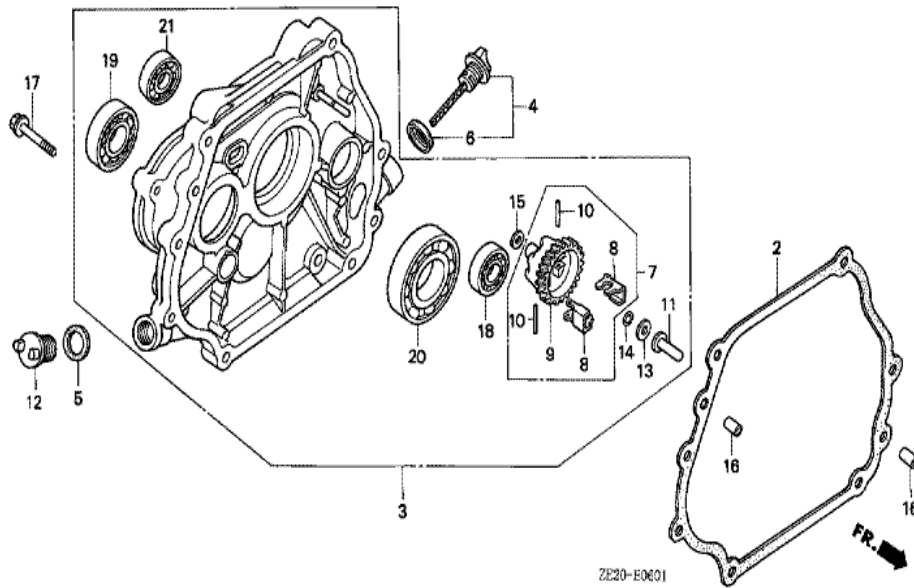

ZE20-E2900

Ref	Partnumber	Description	GX240	Serial Numbers
008	89218-ZE1-000	WRENCH COMP., SPARK PLUG	1	1298646

ZE20-E0300

FR. →

Ref	Partnumber	Description	GX240	Serial Numbers
001	120A0-ZE2-000	BARREL ASSY., CYLINDER (STD.)	(1)	1238477
001	120A0-ZE2-010	BARREL ASSY., CYLINDER (STD.)	1	
001	120A0-ZE2-020	BARREL ASSY., CYLINDER (STD.)	(1)	1487105
001	120A0-ZE2-030	BARREL ASSY., CYLINDER (STD.)	(1)	1487106
003	16541-ZE2-000	SHAFT, GOVERNOR ARM	1	
006	90131-883-000	BOLT, DRAIN PLUG, 12X15	2	
007	90446-KE1-000	WASHER, 8.2X17X0.8	1	
008	90601-ZE2-000	WASHER, DRAIN PLUG, 12MM	2	1518601
008	94109-12000	WASHER, DRAIN PLUG, 12MM	2	1518602
009	90801-ZE2-003	PLUG, SEALING (RUBBER 10MM)	1	
010	91201-890-003	OIL SEAL, 30X46X8	(1)	
011	91203-952-771	OIL SEAL, 8X14X5	1	
014	94251-08000	PIN, LOCK, 8MM	1	