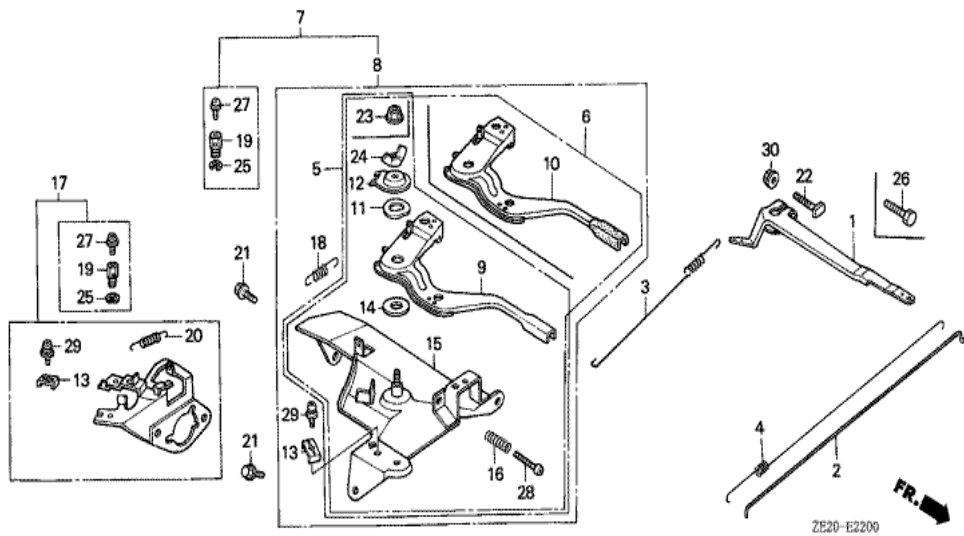

Ref	Partnumber	Description	GX240	Serial Numbers
001	16551-ZE2-000	ARM, GOVERNOR	1	
002	16555-ZE2-000	ROD, GOVERNOR	1	
003	16561-ZE2-000	SPRING, GOVERNOR (L=145.0MM) (WIRE DIAME	1	
004	16562-ZE2-000	SPRING, THROTTLE RETURN	1	
007	16570-ZE2-811	CONTROL ASSY. (REMOTE)	1	1519063
009	16571-ZE2-000	LEVER, CONTROL	(1)	1519063
009	16571-ZE2-W00	LEVER, CONTROL	(1)	1519064
011	16574-ZE1-000	SPRING, LEVER	(1)	
012	16575-ZE2-000	WASHER, CONTROL LEVER	(1)	1519063
012	16575-ZE2-W00	WASHER, CONTROL LEVER	(1)	1519064
013	16576-891-000	HOLDER, CABLE	(1)	
014	16578-ZE1-000	SPACER, CONTROL LEVER	(1)	
015	16581-ZE2-000	BASE COMP., CONTROL	(1)	
<u>Ref</u>	<u>Partnumber</u>	<u>Description</u>	<u>GX240</u>	<u>Serial Numbers</u>
015	16581-ZE2-010	BASE COMP., CONTROL	(1)	1519063
015	16581-ZE2-W00	BASE COMP., CONTROL (###)	(1)	1519064
016	16584-883-300	SPRING, CONTROL ADJUSTING	(1)	
018	16592-883-310	SPRING, CABLE RETURN	(1)	
019	16594-883-000	HOLDER, WIRE	1	1159698
019	16594-883-010	HOLDER, WIRE	1	1159699
021	90013-883-000	BOLT, FLANGE, 6X12 (CT200)	2	
022	90015-ZE5-010	BOLT, GOVERNOR ARM	1	1094202
023	90114-SA0-000	NUT, SELF-LOCK, 6MM	(1)	1519064
024	90352-883-003	NUT, WING, 6MM	(1)	1519063
025	90605-230-000	CIRCLIP, 5MM	(1)	
026	92000-06022	BOLT, HEX., 6X22	1	1094201
027	93500-040060H	SCREW, PAN, 4X6	1	1159699
027	93500-040080A	SCREW, PAN, 4X8	1	1159698
028	93500-050280A	SCREW, PAN, 5X28	(1)	
029	93893-0501600	SCREW-WASHER, 5X16	(1)	1519063
030	94050-06000	NUT, FLANGE, 6MM	1	