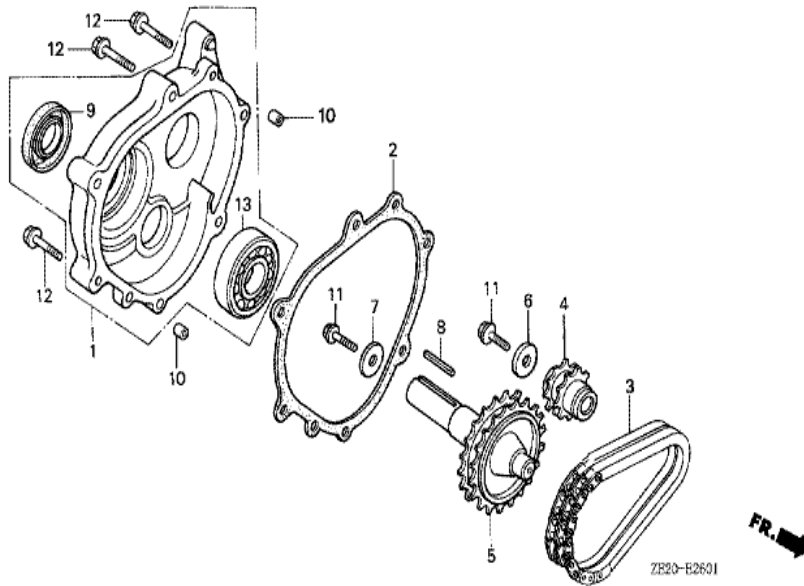

Ref	Partnumber	Description	GX240	Serial Numbers
001	13331-357-000	KEY, SPECIAL WOODRUFF, 25X18	1	
003	19511-ZE2-000	FAN, COOLING	1	
004	28451-ZE2-003	PULLEY, STARTER	(1)	
007	31100-ZE2-000	FLYWHEEL COMP.	(1)	
011	90201-ZE3-790	NUT, SPECIAL, 16MM	1	

Ref	Partnumber	Description	GX240	Serial Numbers
001	16551-ZE2-000	ARM, GOVERNOR	1	
002	16555-ZE2-000	ROD, GOVERNOR	1	
003	16561-ZE2-000	SPRING, GOVERNOR (L=145.0MM) (WIRE DIAME	1	
004	16562-ZE2-000	SPRING, THROTTLE RETURN	1	
007	16570-ZE2-811	CONTROL ASSY. (REMOTE)	1	1519063
009	16571-ZE2-000	LEVER, CONTROL	(1)	1519063
009	16571-ZE2-W00	LEVER, CONTROL	(1)	1519064
011	16574-ZE1-000	SPRING, LEVER	(1)	
012	16575-ZE2-000	WASHER, CONTROL LEVER	(1)	1519063
012	16575-ZE2-W00	WASHER, CONTROL LEVER	(1)	1519064
013	16576-891-000	HOLDER, CABLE	(1)	
014	16578-ZE1-000	SPACER, CONTROL LEVER	(1)	
015	16581-ZE2-000	BASE COMP., CONTROL	(1)	
<u>Ref</u>	<u>Partnumber</u>	<u>Description</u>	<u>GX240</u>	<u>Serial Numbers</u>
015	16581-ZE2-010	BASE COMP., CONTROL	(1)	1519063
015	16581-ZE2-W00	BASE COMP., CONTROL (###)	(1)	1519064
016	16584-883-300	SPRING, CONTROL ADJUSTING	(1)	
018	16592-883-310	SPRING, CABLE RETURN	(1)	
019	16594-883-000	HOLDER, WIRE	1	1159698
019	16594-883-010	HOLDER, WIRE	1	1159699
021	90013-883-000	BOLT, FLANGE, 6X12 (CT200)	2	
022	90015-ZE5-010	BOLT, GOVERNOR ARM	1	1094202
023	90114-SA0-000	NUT, SELF-LOCK, 6MM	(1)	1519064
024	90352-883-003	NUT, WING, 6MM	(1)	1519063
025	90605-230-000	CIRCLIP, 5MM	(1)	
026	92000-06022	BOLT, HEX., 6X22	1	1094201
027	93500-040060H	SCREW, PAN, 4X6	1	1159699
027	93500-040080A	SCREW, PAN, 4X8	1	1159698
028	93500-050280A	SCREW, PAN, 5X28	(1)	
029	93893-0501600	SCREW-WASHER, 5X16	(1)	1519063
030	94050-06000	NUT, FLANGE, 6MM	1	