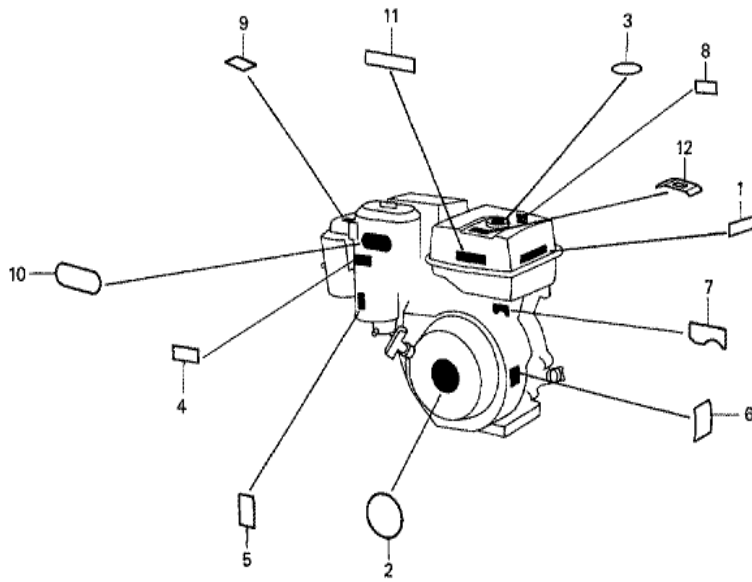

ZE20-E2800

Ref	Partnumber	Description	GX240	Serial Numbers
002	87521-ZE2-840	EMBLEM (INTERNAL L-TYPE)	(1)	
003	87522-ZE1-000	MARK, CAUTION	1	1308019
003	87522-ZE1-010	LABEL, FUEL WARNING	1	1308020
005	87528-ZE2-000	MARK, CHOKE (INTERNAL)	(1)