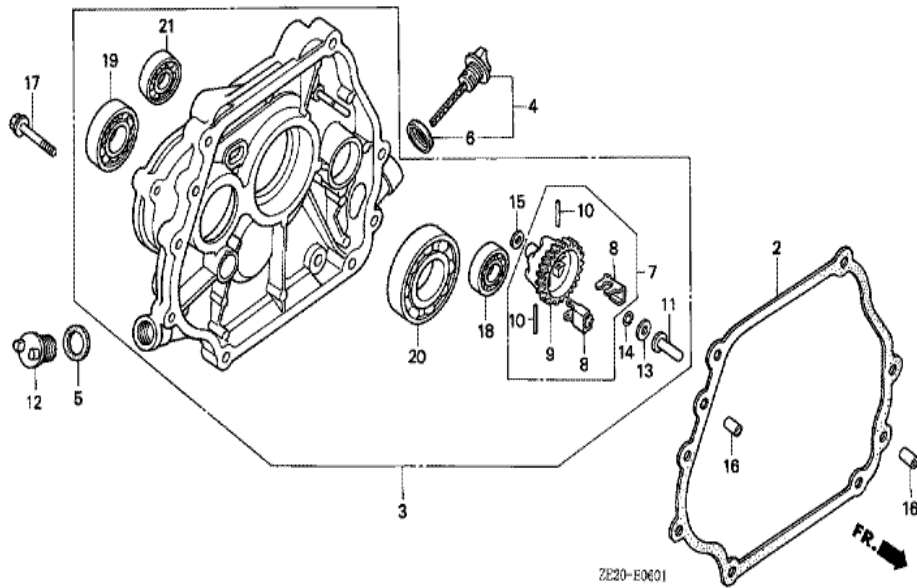

<u>Ref</u>	<u>Partnumber</u>	<u>Description</u>	<u>GX240</u>	<u>Serial Numbers</u>
002	11381-ZE2-000	PACKING, CASE COVER	1	
003	11300-ZE2-610	COVER ASSY., CRANKCASE	1	
004	15600-735-700	CAP ASSY., OIL FILLER	(1)	
005	15621-896-010	PACKING, OIL FILLER CAP	1	
006	15625-ZE1-000	PACKING, OIL FILLER CAP	(1)	
007	16510-ZE2-000	GOVERNOR ASSY.	1	
008	16511-ZE2-000	WEIGHT, GOVERNOR	2	
009	16512-ZE2-000	HOLDER, GOVERNOR WEIGHT	1	
010	16513-ZE2-000	PIN, GOVERNOR WEIGHT	2	
011	16531-Z0A-000	SLIDER, GOVERNOR	1	
012	15620-ZG4-910	CAP, OIL FILLER	1	1528044
012	25611-735-000	CAP, OIL HOLE	1	1528043
013	90473-147-000	WASHER, 6X16	1	
<u>Ref</u>	<u>Partnumber</u>	<u>Description</u>	<u>GX240</u>	<u>Serial Numbers</u>
014	90602-896-000	CLIP, GOVERNOR HOLDER	1	1287216
014	90602-ZE1-000	CLIP, GOVERNOR HOLDER	1	1287217
015	94101-06800	WASHER, PLAIN, 6MM	1	
016	90701-HC4-000	DOWEL PIN, 8X12	2	1342866
016	94301-08120	PIN A, DOWEL, 8X12	2	1238478 1342865
017	95900-0803500	BOLT, FLANGE, 8X35	7	
019	96100-6204000	BEARING, RADIAL BALL, 6204	1	
020	96100-6206000	BEARING, RADIAL BALL, 6206	1