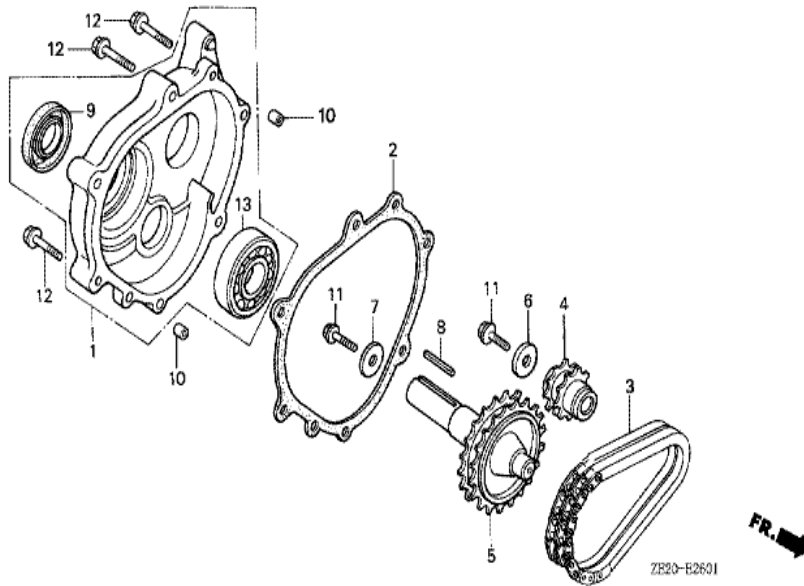

Ref	Partnumber	Description	GX240	Serial Numbers
001	13331-357-000	KEY, SPECIAL WOODRUFF, 25X18	1	
003	19511-ZE2-000	FAN, COOLING	1	
005	28451-ZE2-811	PULLEY COMP., STARTER	(1)	
008	31100-ZE2-810	FLYWHEEL COMP. (LAMP)	(1)	1481012
008	31100-ZE2-811	FLYWHEEL COMP. (LAMP)	(1)	1481013
011	90201-ZE3-790	NUT, SPECIAL, 16MM	1	

Ref	Partnumber	Description	GX240	Serial Numbers
001	16551-ZE2-000	ARM, GOVERNOR	1	
002	16555-ZE2-000	ROD, GOVERNOR	1	
003	16561-ZE2-000	SPRING, GOVERNOR (L=145.0MM) (WIRE DIAME	1	
004	16562-ZE2-000	SPRING, THROTTLE RETURN	1	
008	16570-ZE2-821	CONTROL ASSY. (REMOTE)	(1)	1519063
008	16570-ZE2-W20	CONTROL ASSY. (REMOTE)	(1)	1519064
009	16571-ZE2-000	LEVER, CONTROL	(1)	1519063
009	16571-ZE2-W00	LEVER, CONTROL	(1)	1519064
011	16574-ZE1-000	SPRING, LEVER	(1)	
012	16575-ZE2-000	WASHER, CONTROL LEVER	(1)	1519063
012	16575-ZE2-W00	WASHER, CONTROL LEVER	(1)	1519064
013	16576-891-000	HOLDER, CABLE	(1)	
014	16578-ZE1-000	SPACER, CONTROL LEVER	(1)	
<u>Ref</u>	<u>Partnumber</u>	<u>Description</u>	<u>GX240</u>	<u>Serial Numbers</u>
015	16581-ZE2-000	BASE COMP., CONTROL	(1)	
015	16581-ZE2-010	BASE COMP., CONTROL	(1)	1519063
015	16581-ZE2-W00	BASE COMP., CONTROL (###)	(1)	1519064
016	16584-883-300	SPRING, CONTROL ADJUSTING	(1)	
018	16592-883-310	SPRING, CABLE RETURN	(1)	
021	90013-883-000	BOLT, FLANGE, 6X12 (CT200)	2	
022	90015-ZE5-010	BOLT, GOVERNOR ARM	1	1094202
023	90114-SA0-000	NUT, SELF-LOCK, 6MM	(1)	1519064
024	90352-883-003	NUT, WING, 6MM	(1)	1519063
026	92000-060220A	BOLT, HEX., 6X22	1	1094201
028	93500-050280A	SCREW, PAN, 5X28	(1)	
029	93500-050160A	SCREW, PAN, 5X16	(1)	1519064
029	93893-0501600	SCREW-WASHER, 5X16	(1)	1519063
030	94050-06000	NUT, FLANGE, 6MM	1	