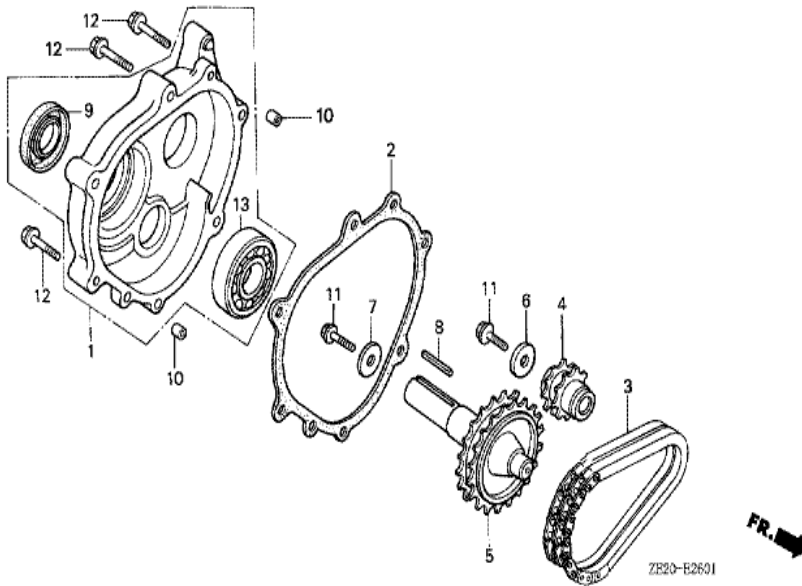

Ref	Partnumber	Description	GX240	Serial Numbers
001	13331-357-000	KEY, SPECIAL WOODRUFF, 25X18	1	
003	19511-ZE2-000	FAN, COOLING	1	
005	28451-ZE2-811	PULLEY COMP., STARTER	(1)	
007	31100-ZE2-000	FLYWHEEL COMP.	(1)	
011	90201-ZE3-790	NUT, SPECIAL, 16MM	1	

Ref	Partnumber	Description	GX240	Serial Numbers
001	16551-ZE2-000	ARM, GOVERNOR	1	
002	16555-ZE2-000	ROD, GOVERNOR	1	
003	16561-ZE2-000	SPRING, GOVERNOR (L=145.0MM) (WIRE DIAME	1	
004	16562-ZE2-000	SPRING, THROTTLE RETURN	1	
008	16570-ZE2-821	CONTROL ASSY. (REMOTE)	(1)	1519063
008	16570-ZE2-W20	CONTROL ASSY. (REMOTE)	(1)	1519064
009	16571-ZE2-000	LEVER, CONTROL	(1)	1519063
009	16571-ZE2-W00	LEVER, CONTROL	(1)	1519064
011	16574-ZE1-000	SPRING, LEVER	(1)	
012	16575-ZE2-000	WASHER, CONTROL LEVER	(1)	1519063
012	16575-ZE2-W00	WASHER, CONTROL LEVER	(1)	1519064
013	16576-891-000	HOLDER, CABLE	(1)	
014	16578-ZE1-000	SPACER, CONTROL LEVER	(1)	
<u>Ref</u>	<u>Partnumber</u>	<u>Description</u>	<u>GX240</u>	<u>Serial Numbers</u>
015	16581-ZE2-000	BASE COMP., CONTROL	(1)	
015	16581-ZE2-010	BASE COMP., CONTROL	(1)	1519063
015	16581-ZE2-W00	BASE COMP., CONTROL (###)	(1)	1519064
016	16584-883-300	SPRING, CONTROL ADJUSTING	(1)	
018	16592-883-310	SPRING, CABLE RETURN	(1)	
021	90013-883-000	BOLT, FLANGE, 6X12 (CT200)	2	
022	90015-ZE5-010	BOLT, GOVERNOR ARM	1	1094202
023	90114-SA0-000	NUT, SELF-LOCK, 6MM	(1)	1519064
024	90352-883-003	NUT, WING, 6MM	(1)	1519063
026	92000-060220A	BOLT, HEX., 6X22	1	1094201
028	93500-050280A	SCREW, PAN, 5X28	(1)	
029	93500-050160A	SCREW, PAN, 5X16	(1)	1519064
029	93893-0501600	SCREW-WASHER, 5X16	(1)	1519063
030	94050-06000	NUT, FLANGE, 6MM	1	