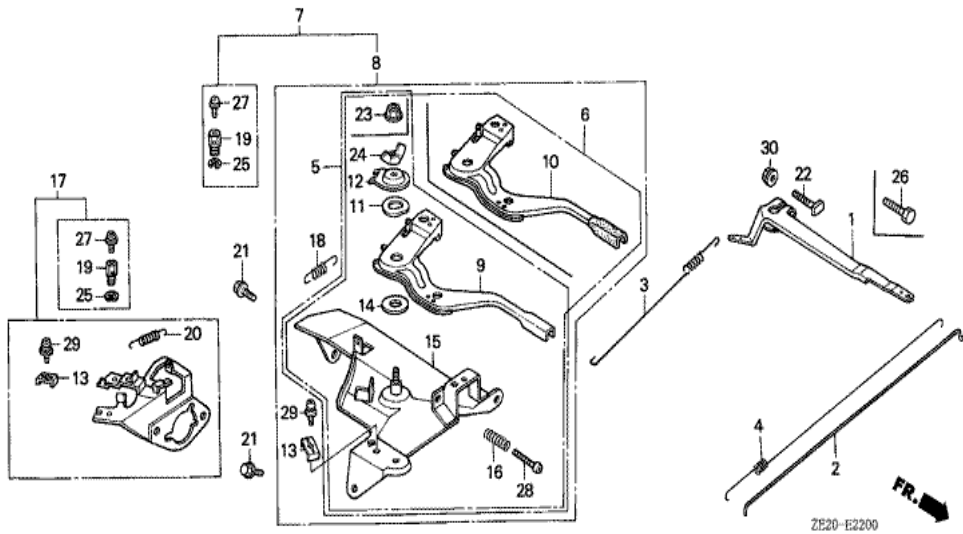

Ref	Partnumber	Description	GX240	Serial Numbers
001	16551-ZE2-000	ARM, GOVERNOR	1	
002	16555-ZE2-000	ROD, GOVERNOR	1	
003	16561-ZE2-000	SPRING, GOVERNOR (L=145.0MM) (WIRE DIAME	1	
004	16562-ZE2-000	SPRING, THROTTLE RETURN	1	
008	16570-ZE2-821	CONTROL ASSY. (REMOTE)	(1)	1519063
008	16570-ZE2-W20	CONTROL ASSY. (REMOTE)	(1)	1519064
009	16571-ZE2-000	LEVER, CONTROL	(1)	1519063
009	16571-ZE2-W00	LEVER, CONTROL	(1)	1519064
011	16574-ZE1-000	SPRING, LEVER	(1)	
012	16575-ZE2-000	WASHER, CONTROL LEVER	(1)	1519063
012	16575-ZE2-W00	WASHER, CONTROL LEVER	(1)	1519064
013	16576-891-000	HOLDER, CABLE	(1)	
014	16578-ZE1-000	SPACER, CONTROL LEVER	(1)	
<u>Ref</u>	<u>Partnumber</u>	<u>Description</u>	<u>GX240</u>	<u>Serial Numbers</u>
015	16581-ZE2-000	BASE COMP., CONTROL	(1)	
015	16581-ZE2-010	BASE COMP., CONTROL	(1)	1519063
015	16581-ZE2-W00	BASE COMP., CONTROL (###)	(1)	1519064
016	16584-883-300	SPRING, CONTROL ADJUSTING	(1)	
018	16592-883-310	SPRING, CABLE RETURN	(1)	
021	90013-883-000	BOLT, FLANGE, 6X12 (CT200)	2	
022	90015-ZE5-010	BOLT, GOVERNOR ARM	1	1094202
023	90114-SA0-000	NUT, SELF-LOCK, 6MM	(1)	1519064
024	90352-883-003	NUT, WING, 6MM	(1)	1519063
026	92000-060220A	BOLT, HEX., 6X22	1	1094201
028	93500-050280A	SCREW, PAN, 5X28	(1)	
029	93500-050160A	SCREW, PAN, 5X16	(1)	1519064
029	93893-0501600	SCREW-WASHER, 5X16	(1)	1519063
030	94050-06000	NUT, FLANGE, 6MM	1	