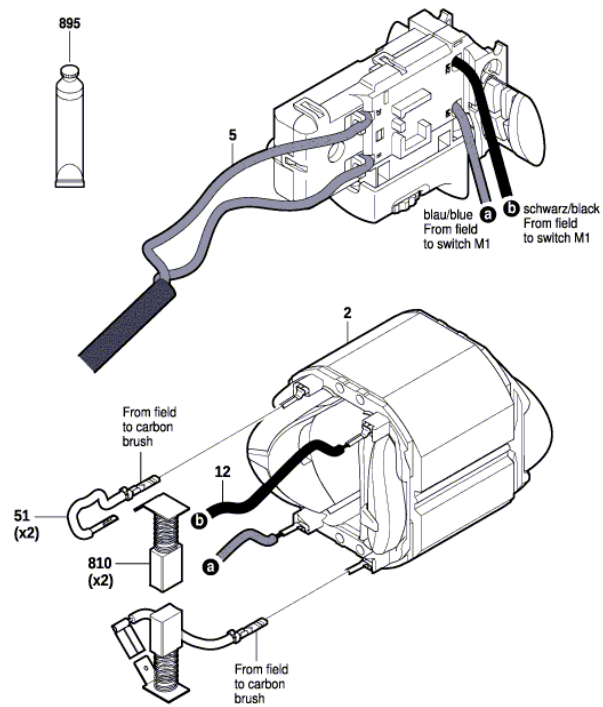

Illustration - Type - E

3 601 BA7 020
Issue | 17-09-05
Stand | **Fig./Abb. 3**