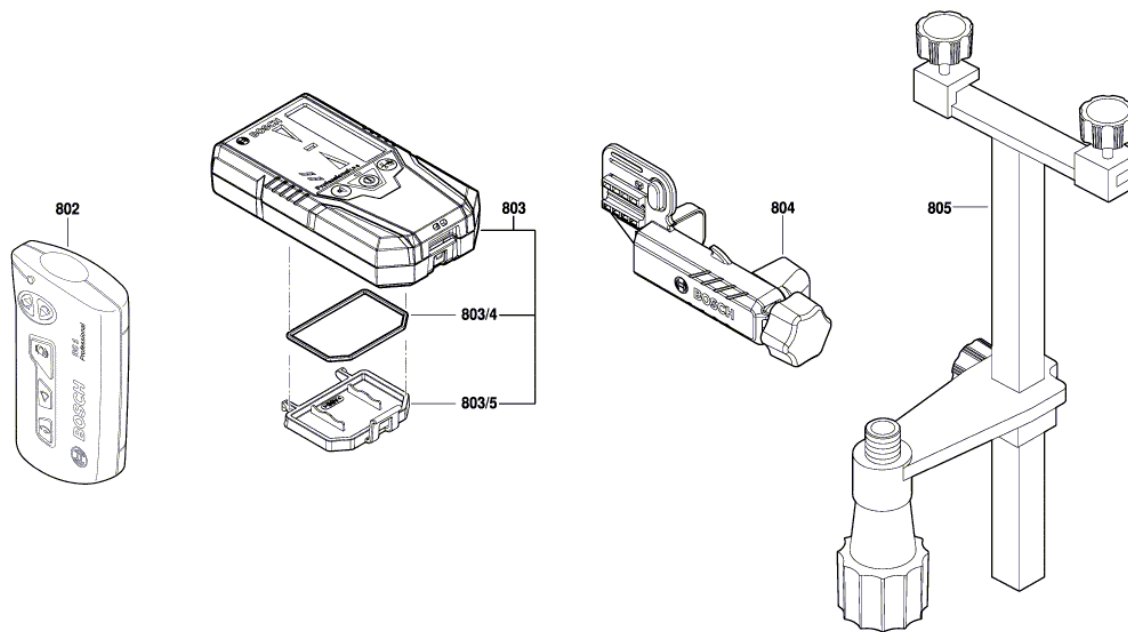

Illustration - Type - E

3 601 K61 N11
Issue | 21-01-20
Stand | **Fig. /Abb. 2**