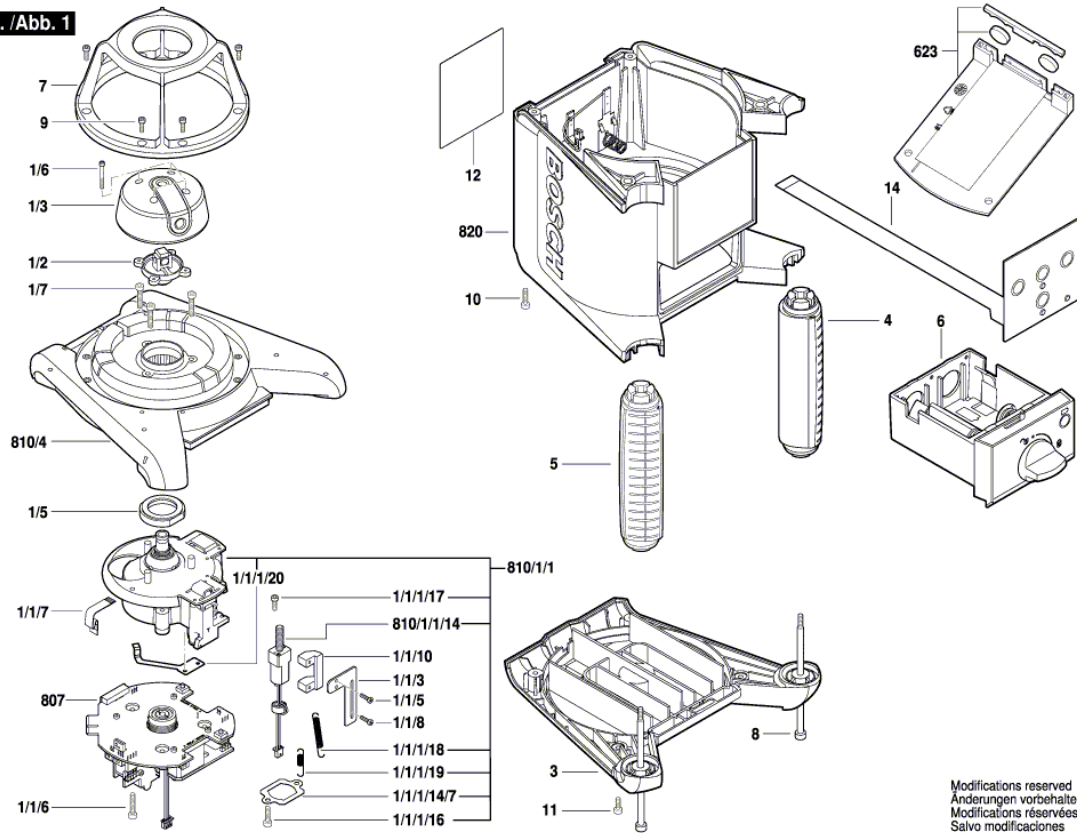

Spare parts list

Item	Part Number	Description	Illustration
803/5	1 618 C01 14U	Battery Cover	2
804	1 618 C01 18C	Mounting Clamp	2
805	2 610 A16 661	Mounting Bracket	2

Illustration - Type - E

3 601 K61 N11
Issue | 21-04-20
Stand | 21-04-08 **Fig. /Abb. 1**