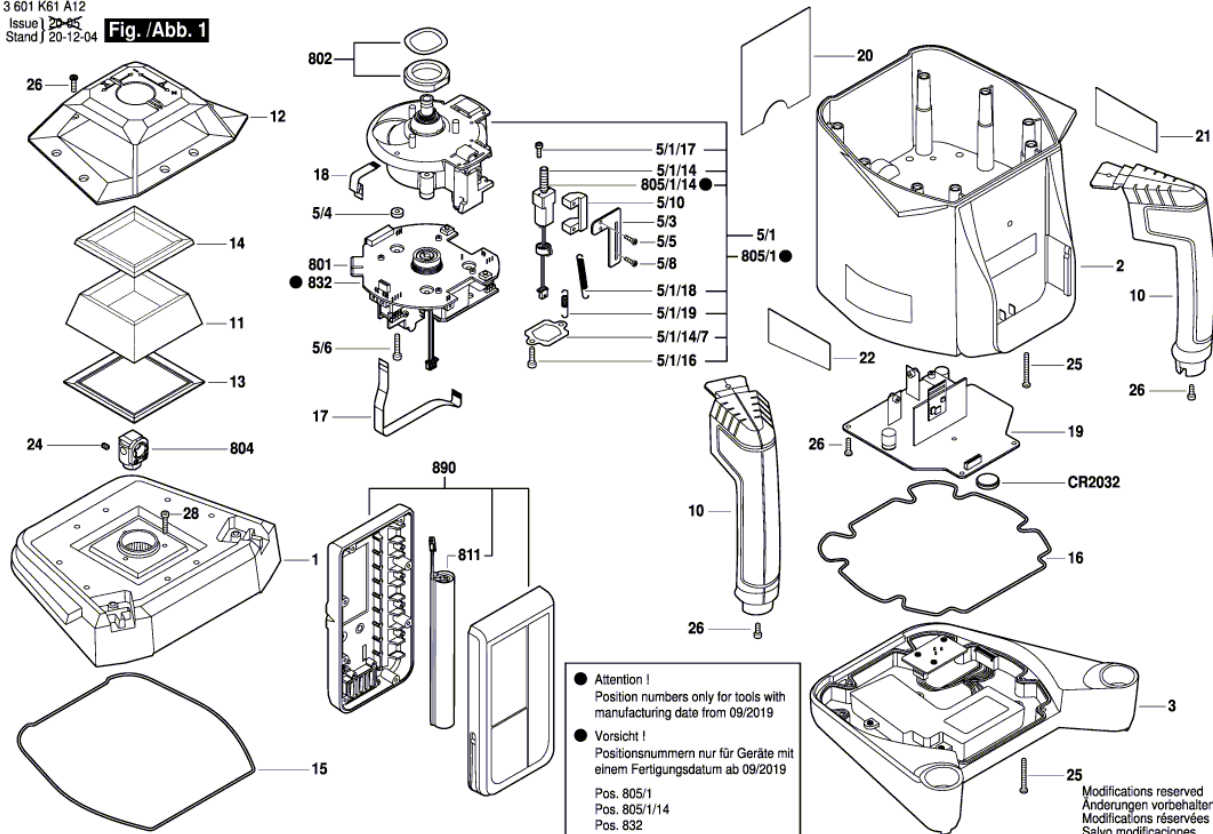

Spare parts list

Item	Part Number	Description	Illustration
805/1	2 610 A16 480	Motor Housing	1
805/1/14	1 600 A01 R7V	Motor-gearbox assembly	1
811	2 610 A15 826	Battery Pack	1
832	1 600 A02 0PA	Leveling element	1
890	1 600 A02 0RE	Laser detector	1
603	2 610 A16 715	Power supply unit USA 110V	2
604/1	2 610 A15 904	Mounting Bracket	2
604/2	2 610 A14 830	Clamp Bracket	2
691	2 610 A16 699	Carrying Case	2

Illustration - Type - E

3 601 K61 A12
Issue | 20-04
Stand | 20-12-04

Fig. /Abb. 1