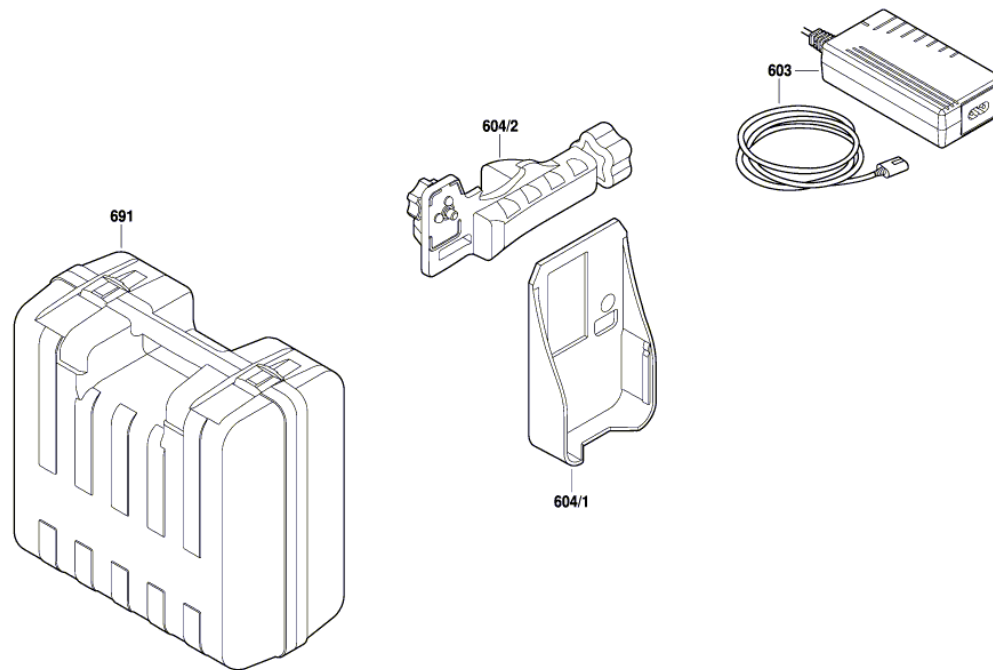

Illustration - Type - E

3 601 K61 A12
Issue }
Stand } 14-11-12 **Fig./Abb. 2**