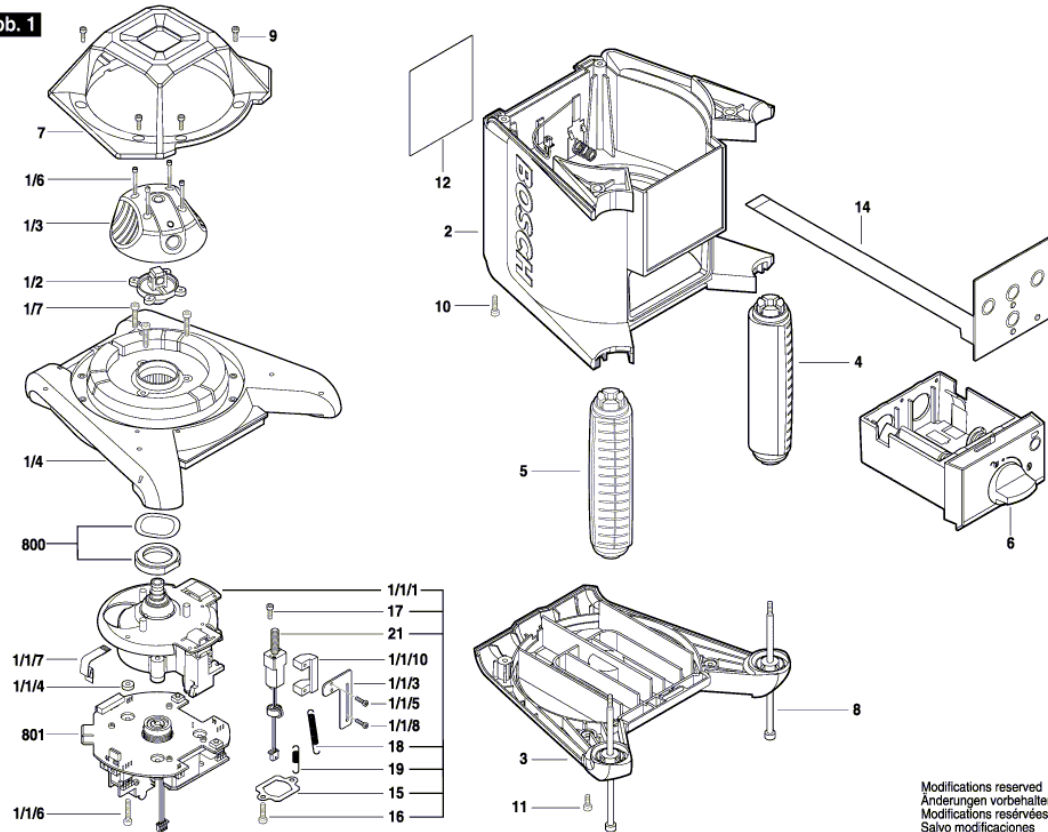

Laser Level | GRL 240 HVCK | 3 601 K61 C10

Spare parts list

Item	Part Number	Description	Illustration
1/1/1	1 605 108 2MS	Motor Housing	1
1/1/10	2 610 A13 399	Limit Switch	1
1/1/3	2 610 A13 397	Limit Switch	1
1/1/4	2 610 A12 269	Special Washer	1
1/1/5	2 610 A12 272	Hex Socket Head Cap Screw	1
1/1/6	2 610 A12 284	Hex Socket Head Cap Screw	1
1/1/7	2 610 A12 359	Flexible Pcb	1
1/1/8	2 610 A12 301	Tapping Screw	1
1/2	2 610 A12 298	lens mount	1
1/3	2 610 A16 066	Rotating Beacon	1
1/4	2 610 A16 060	Upper Housing	1
1/6	2 610 A12 362	Hex Socket Head Cap Screw	1
2	2 610 A14 450	Housing	1
3	2 610 A12 957	Housing	1
4	2 610 A16 057	Handle	1
5	2 610 A16 056	Handle	1
6	2 610 A16 069	Battery box assembly	1
7	2 610 A16 054	Cage	1
8	2 610 A12 310	Threaded Bolt	1
9	2 610 A12 348	Hex Socket Head Cap Screw	1
10	2 610 A12 459	Hex Socket Head Cap Screw	1
11	2 610 A12 460	Hex Socket Head Cap Screw	1
12	2 610 A16 062	Nameplate	1
14	2 610 A16 063	Control Panel	1
15	2 610 A12 302	Motor Plate	1
17	2 610 A12 275	Hex Socket Head Cap Screw	1
18	2 610 A12 283	Extension Spring	1
19	2 610 A13 065	Extension Spring	1
21	2 610 A13 249	Motor-gearbox assembly	1
800	2 610 A16 051	ball sleeve	1
801	2 610 A16 750	Leveling element	1
802	2 610 A16 659	Laser detector	2
804	2 610 A16 660	Clamp Bracket	2
805	2 610 A16 661	Mounting Bracket	2
824	2 610 A07 677	Battery Cover	2

Illustration - Type - E

3 601 K61 C10
Issue | 14-01-15
Stand | **Fig./Abb. 1**