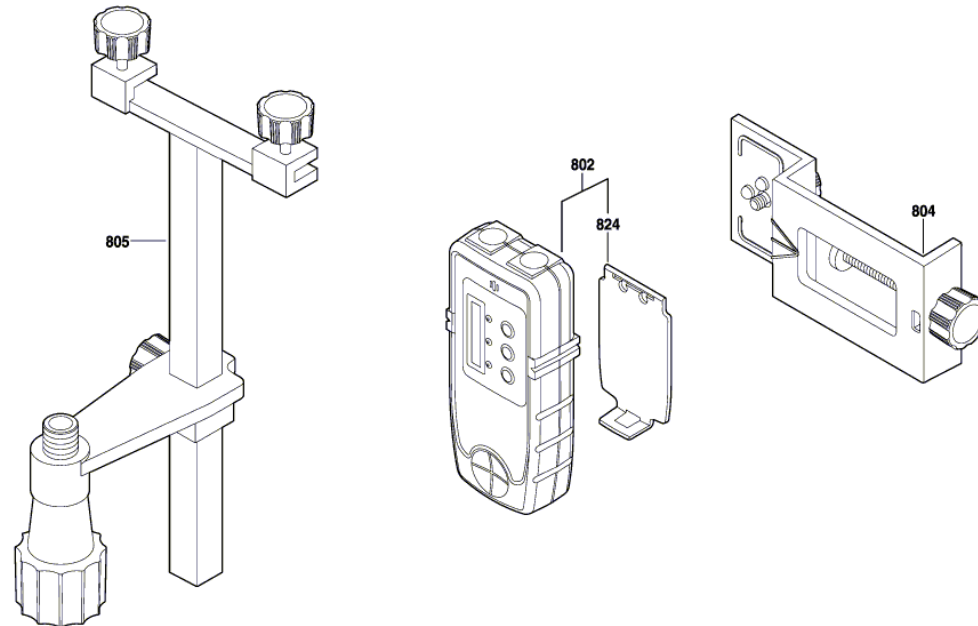

Illustration - Type - E

3 601 K61 C10
Issue | 14-01-15
Stand | **Fig./Abb. 2**