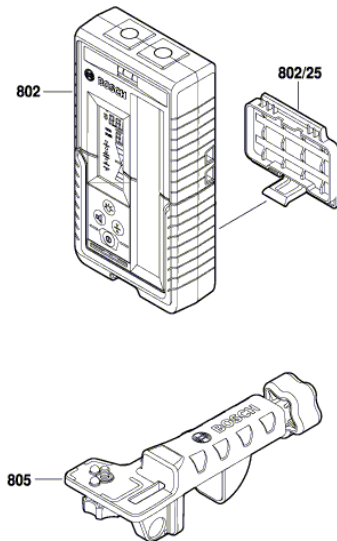

Illustration - Type - E

3 601 K61 R10
Issue
Stand) 20-02-14 **Fig./Abb. 2**