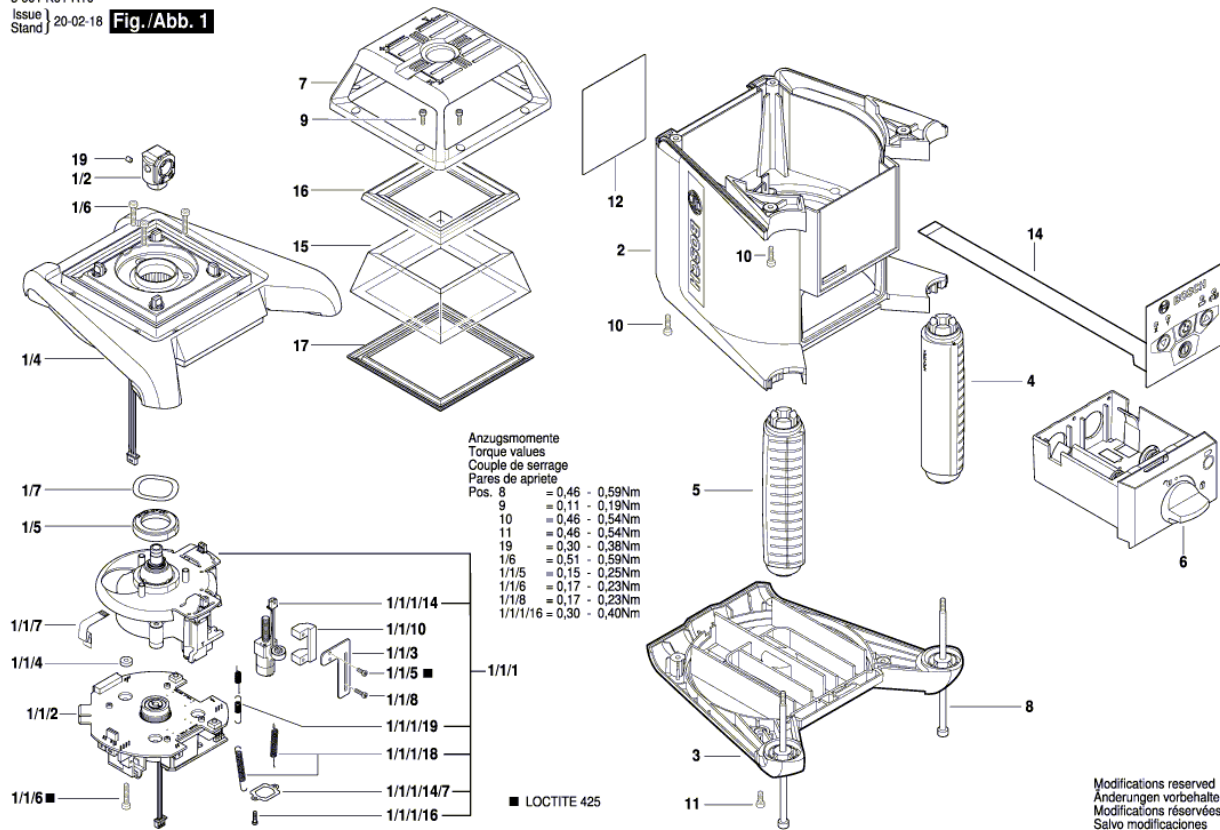

BOSCH

Laser Level

GRL2000-40H | 3 601 K61 R10

Table of Content

Spare parts list.....	2
Illustration - Type.....	4

Spare parts list

Item	Part Number	Description	Illustration
1/1/1	1 609 922 1K4	Motor Housing	1
1/1/10	2 610 A13 399	Limit Switch	1
1/1/1/14	2 610 A13 249	Motor-gearbox assembly	1
1/1/1/14/7	2 610 A12 302	Motor Plate	1
1/1/1/18	2 610 A12 283	Extension Spring	1
1/1/1/19	2 610 A13 065	Extension Spring	1
1/1/2	1 609 922 1EJ	Assembly	1
1/1/3	2 610 A13 397	Limit Switch	1
1/1/4	2 610 A12 269	Special Washer	1
1/1/5	2 610 A12 272	Hex Socket Head Cap Screw	1
1/1/6	2 610 A12 284	Hex Socket Head Cap Screw	1
1/1/7	2 610 A12 359	Flexible Pcb	1
1/1/8	2 610 A12 301	Tapping Screw	1
1/2	1 609 922 1JG	prism support	1
1/4	1 609 922 1EP	Assembly	1
1/5	2 610 A15 789	ball sleeve	1
1/7	2 610 A14 200	Wave spring	1
2	2 610 A14 450	Housing	1
3	2 610 A12 957	Housing	1
4	2 610 A12 464	Handle	1
5	2 610 A12 309	Handle	1
6	2 610 A12 327	Battery box assembly	1
7	1 600 A01 7HD	Cage	1
8	2 610 A12 310	Threaded Bolt	1
9	2 610 A12 348	Hex Socket Head Cap Screw	1
10	2 610 A12 459	Hex Socket Head Cap Screw	1
11	2 610 A12 460	Hex Socket Head Cap Screw	1
12	1 601 11A 63Y	Nameplate	1
14	1 600 A01 9FP	Keyboard	1
15	2 610 A06 622	Window	1
16	2 610 A13 364	Rubber Gasket	1
17	2 610 A13 365	Rubber Gasket	1
19	2 610 A12 270	Set screw	1
802	1 609 922 1KR	Laser detector	2
802/25	2 609 101 735	Battery Cover	2

Spare parts list

Item	Part Number	Description	Illustration
805	1 600 A00 FD1	Clamp Bracket	2

Illustration - Type - E

3 601 K61 R10
Issue
Stand 20-02-18 **Fig./Abb. 1**

Illustration - Type - E

3 601 K61 R10
Issue
Stand) 20-02-14 **Fig./Abb. 2**